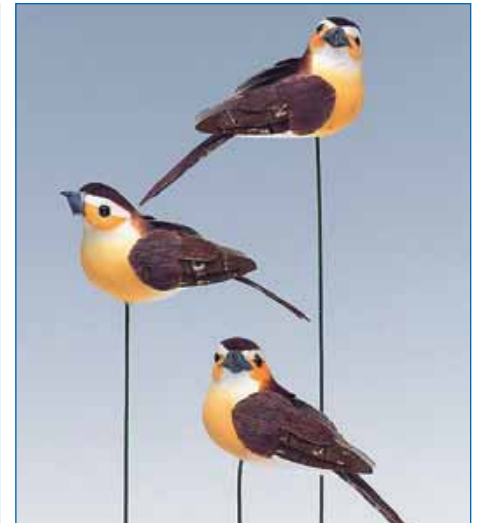

276- 59 12 St
Baumpilzvogel x 3, 8 cm
Uccellini, Bird made of
sliced fungus,
Oiseau