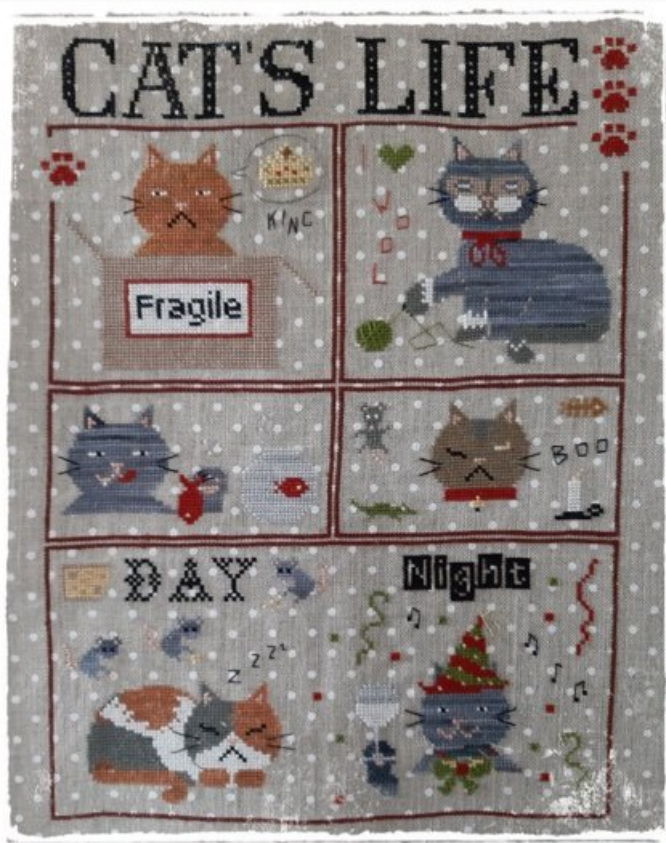

Cross Stitch Charts

Cat's Life

da: Fairy Wool in the Wood

Modello: SCHFWW-cats-life

Price: € 12.00 (incl. VAT)