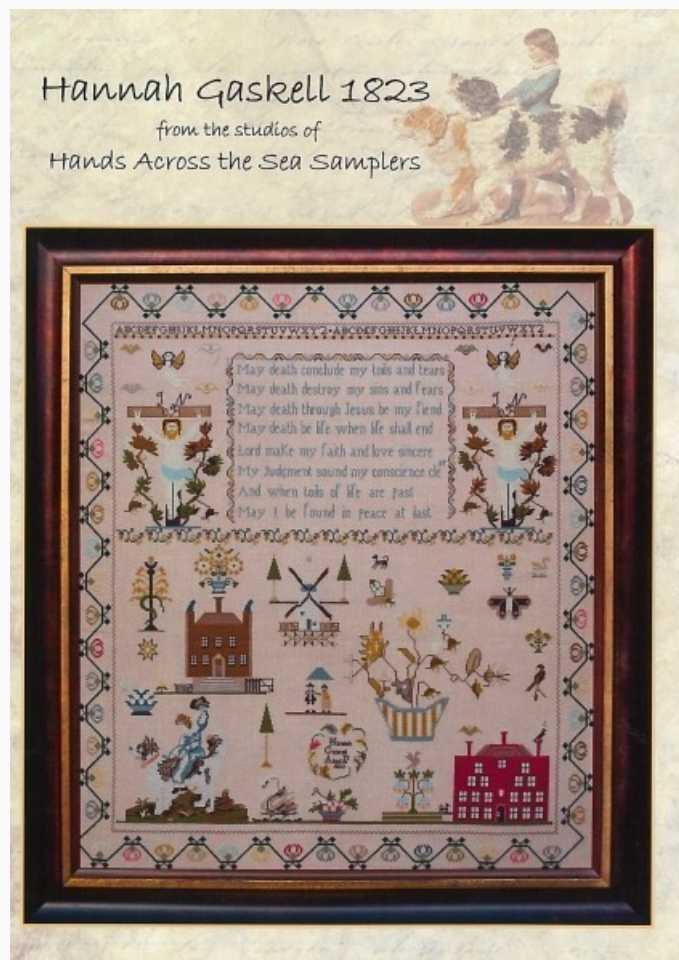

Sarah Mary Larkworthy 1727

da: Hands Across The Sea Samplers

Modello: SCHHOF19-2602

Sarah Mary Larkworthy 1727

Price: € 39.93 (incl. VAT)

Cross Stitch Charts

Hannah Gaskell

da: Hands Across The Sea Samplers