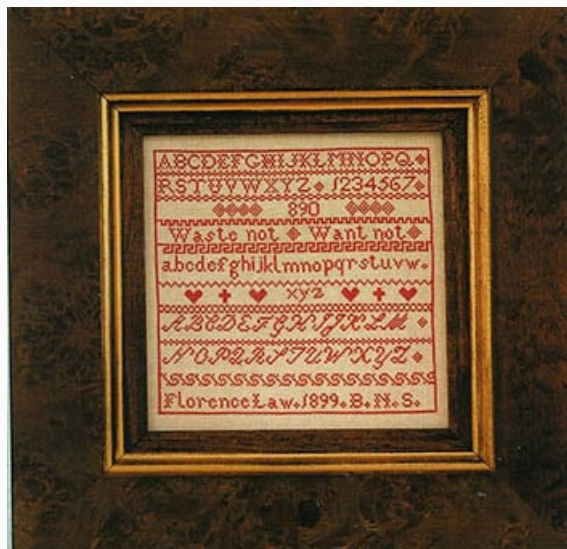

Cross Stitch Charts

Florence Law 1899

da: Hands Across The Sea Samplers

Modello: SCHHOF22-2274

Florence Law 1899

Price: € 36.19 (incl. VAT)