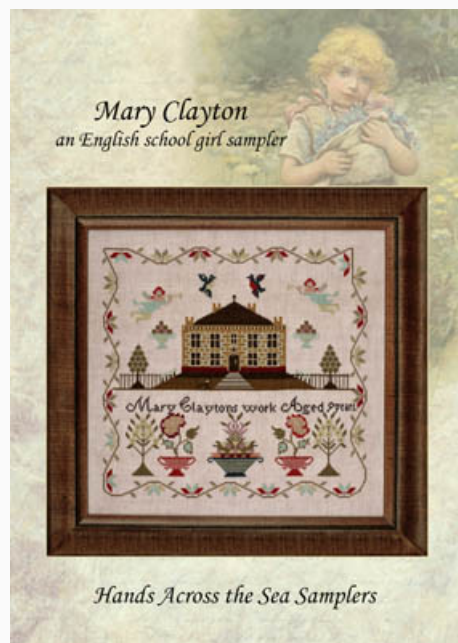

Harriett Salt 1866

da: Hands Across The Sea Samplers

Modello: SCHHOF19-1947

Harriett Salt 1866
Stitch Count: 413w x 414h

Price: € 39.93 (incl. VAT)

Cross Stitch Charts

Mary Clayton

da: Hands Across The Sea Samplers