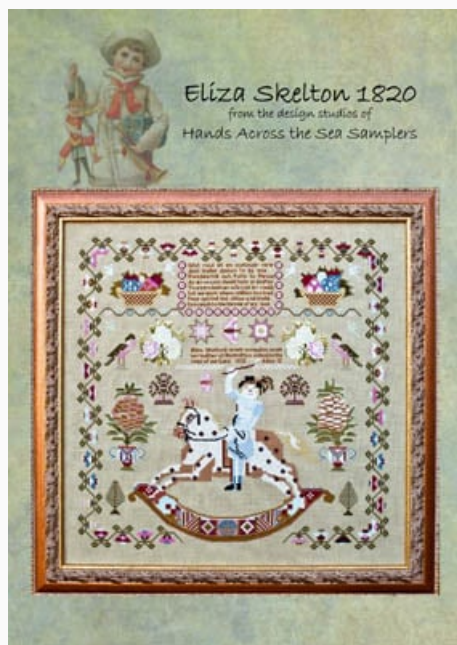

Modello: SCHHOF19-1948

Mary Clayton
Stitch Count: 201w x 183h

Price: € 36.19 (incl. VAT)

Cross Stitch Charts

Eliza Skelton 1820

da: Hands Across The Sea Samplers

Modello: SCHHOF19-1949

Eliza Skelton 1820
Stitch Count: 281w x 281h