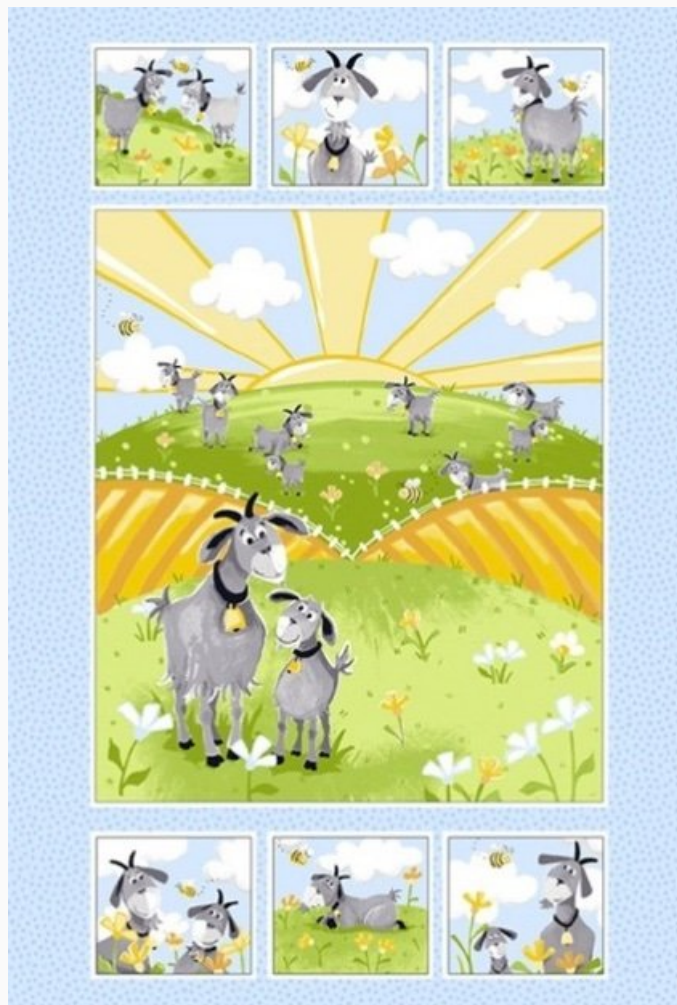

Price: € 7.96 (incl. VAT)

Fabrics - American print cotton fabrics

Zoe the Giraffe - Panel

da: Susybee

Modello: QLT-ZWE-300-129

The ideal fabric for every quilt and patchwork creation finish any type of embroidery.
100% cotton from Susybee Textiles ©.
90 cm. x 110 cm.

Price: € 15.85 (incl. VAT)

Fabrics - American print cotton fabrics

Flutter the Butterfly Panel

da: Susybee

Modello: QLT-ZWE-300-151

The ideal fabric for every quilt and patchwork creation finish any type of embroidery.
100% cotton from Susybee Textiles ©.
90 cm. x 110 cm.

Price: € 15.43 (incl. VAT)

Fabrics - American print cotton fabrics

Knightley the Elephant Panel

da: Susybee

Modello: QLT-ZWE-300-174

The ideal fabric for every quilt and patchwork creation finish any type of embroidery.
100% cotton from Susybee Textiles ©.
90 cm. x 110 cm.

Price: € 15.73 (incl. VAT)

Fabrics - American print cotton fabrics

Hildy the Goat Panel

da: Susybee

Modello: QLT-ZWE-300-178

The ideal fabric for every quilt and patchwork creation finish any type of embroidery.
100% cotton from Susybee Textiles ©.
90 cm. x 110 cm.