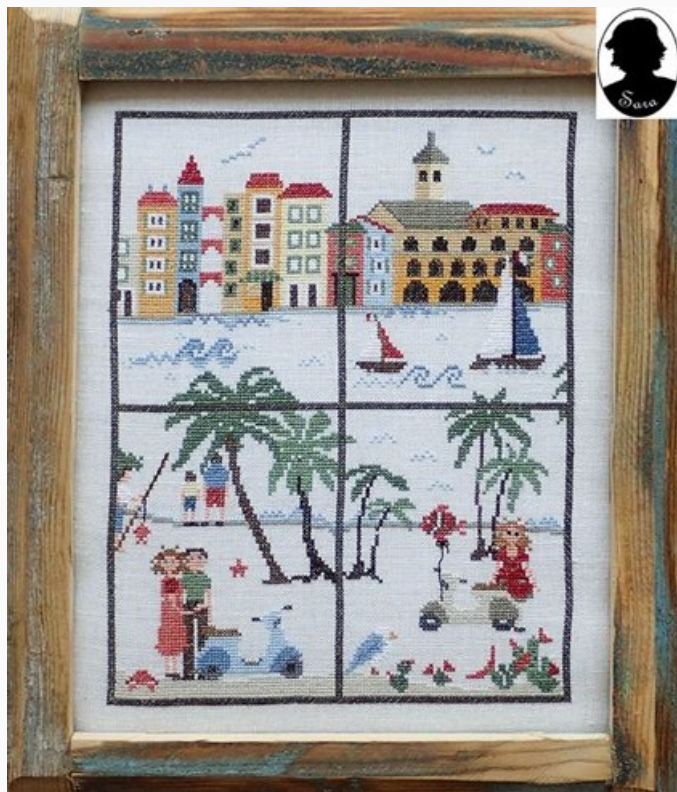

Cross Stitch Charts

Sea Window 2

da: Sara Guermani

Modello: SCHSG-seawindow2

Stitches: 128 x 162

Price: € 15.00 (incl. VAT)

Materials list: In the following page you will find the list of materials needed to complete the work.