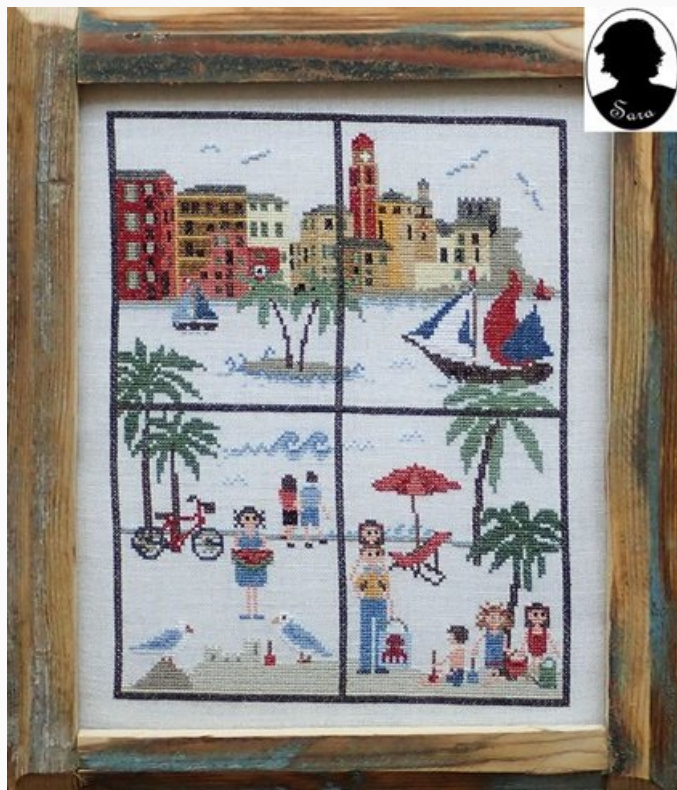

Cross Stitch Charts

Sea Window 3

da: Sara Guermani

Modello: SCHSG-seawindow3

Stitches: 128 x 162

Price: € 15.00 (incl. VAT)

Materials list: In the following page you will find the list of materials needed to complete the work.