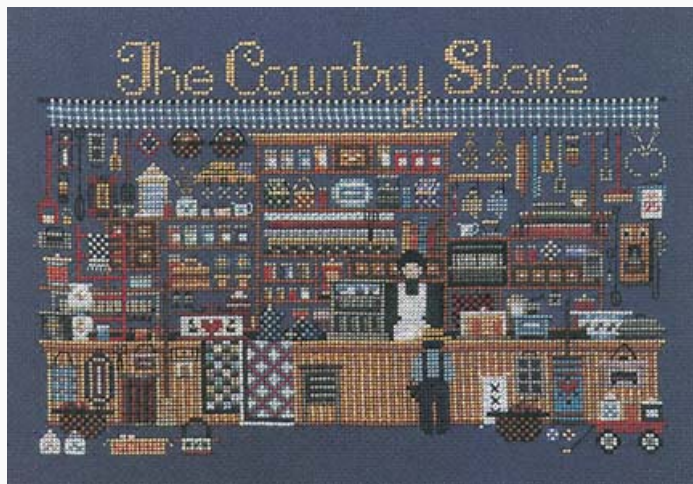

Cross Stitch Charts

Country Store (The)

da: Told In A Garden

Modello: SCHHOF3943

Country Store (The)

Price: € 12.48 (incl. VAT)

Materials list: In the following page you will find the list of materials needed to complete the work.