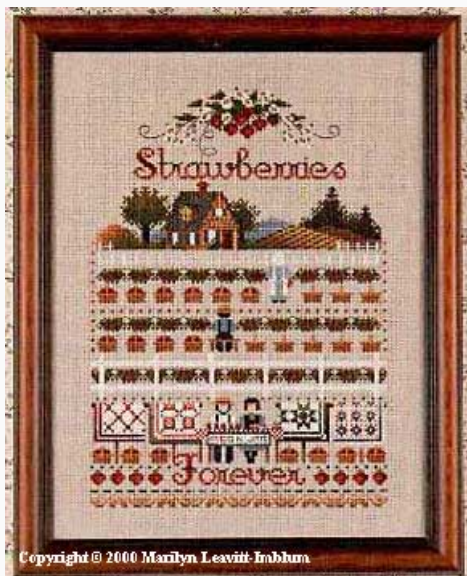

Cross Stitch Charts

Strawberries Forever

da: Told In A Garden

Modello: SCHHOF3952

Strawberries Forever

Price: € 12.48 (incl. VAT)

Materials list: In the following page you will find the list of materials needed to complete the work.