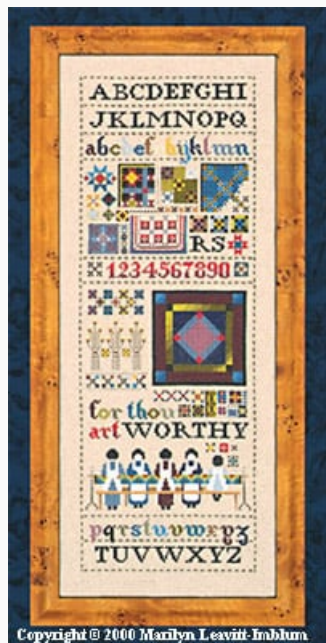

Cross Stitch Charts

Amish Kids

da: Told In A Garden

Modello: SCHHOF3918

Amish Kids

Price: € 12.48 (incl. VAT)

Cross Stitch Charts

Amish Pioneer

da: Told In A Garden

Modello: SCHHOF3920

Amish Pioneer

Price: € 12.48 (incl. VAT)

Cross Stitch Charts

Amish Quilt Sampler

da: Told In A Garden

Modello: SCHHOF98-1738