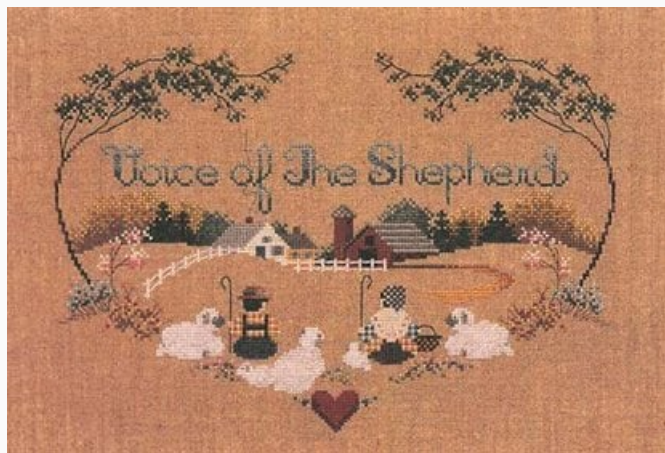

Cross Stitch Charts

Victorian Bride

da: Told In A Garden

Modello: SCHHOF3945

Victorian Bride

Price: € 12.48 (incl. VAT)

Cross Stitch Charts

Voice Of The Shepherd

da: Told In A Garden

Modello: SCHHOF3949

Voice Of The Shepherd
Design Size 7½" x 11¼" (19cm x 28.5cm) when
worked on 32 count Linen fabric (2 over 2).

Price: € 12.48 (incl. VAT)

Materials list: In the following page you will find the list of materials needed to complete the work.