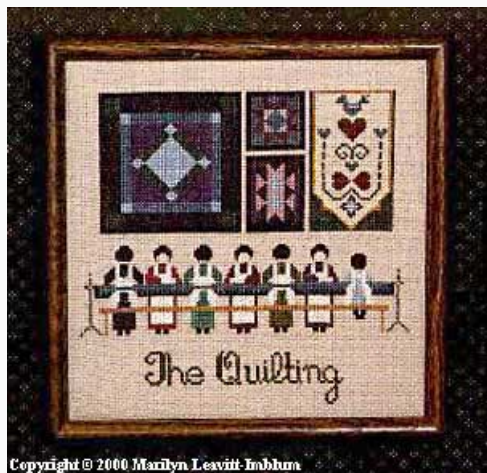

da: Told In A Garden

Modello: SCHHOF3940

Piecemakers II

Price: € 12.48 (incl. VAT)

Cross Stitch Charts

Quilting (The)

da: Told In A Garden

Modello: SCHHOF3912