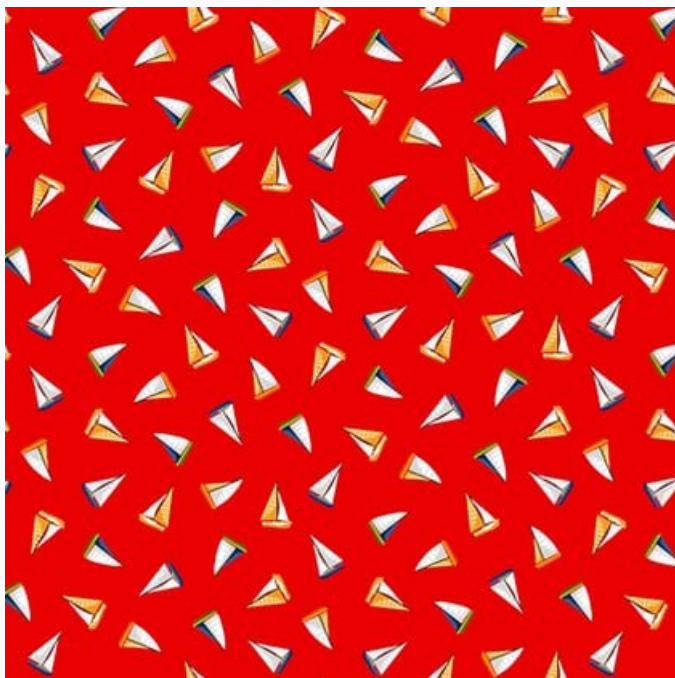

Fabrics - American print cotton fabrics

Beside the Sea - Mini Boats Red 45x110cm.

da: Makower

Modello: QLT-ZWE-40-3833

The ideal fabric for every quilt and patchwork creation finish any type of embroidery.
100% cotton from Makower Fabrics ©.
1/2 yard (45x110cm.)

Price: € 9.64 (incl. VAT)