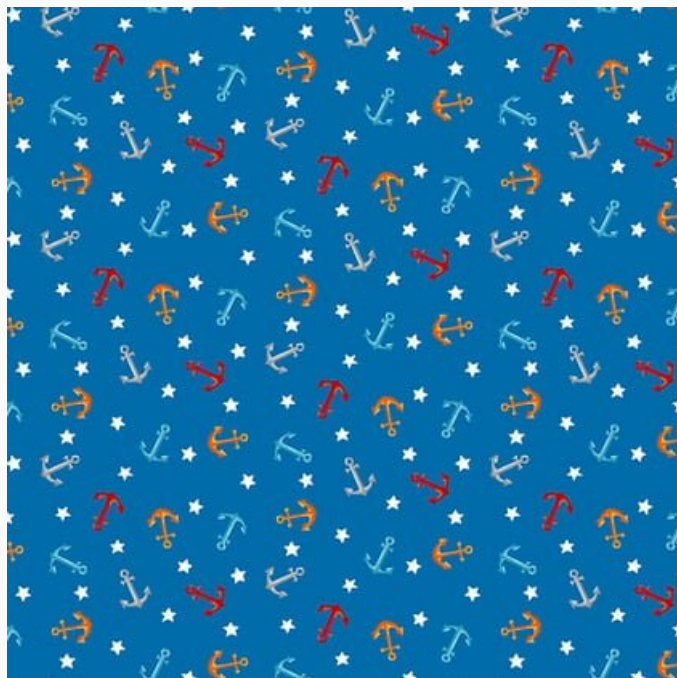

## Beside the Sea - Icon Scatter Yellow 45x110cm.

da: Makower

Modello: QLT-ZWE-40-3821

The ideal fabric for every quilt and patchwork creation finish any type of embroidery.  
100% cotton from Makower Fabrics ©.  
1/2 yard (45x110cm.)

## Beside the Sea - Icon Scatter Blue 45x110cm.

da: Makower

Modello: QLT-ZWE-40-3822

The ideal fabric for every quilt and patchwork creation finish any type of embroidery.  
100% cotton from Makower Fabrics ©.  
1/2 yard (45x110cm.)

## Beside the Sea - Chalky Stripe BB 45x110cm.

da: Makower

Modello: QLT-ZWE-40-3826

The ideal fabric for every quilt and patchwork creation finish any type of embroidery.  
100% cotton from Makower Fabrics ©.  
1/2 yard (45x110cm.)

## Beside the Sea - Anchors Blue 45x110cm.

da: Makower

Modello: QLT-ZWE-40-3832

The ideal fabric for every quilt and patchwork creation finish any type of embroidery.  
100% cotton from Makower Fabrics ©.  
1/2 yard (45x110cm.)