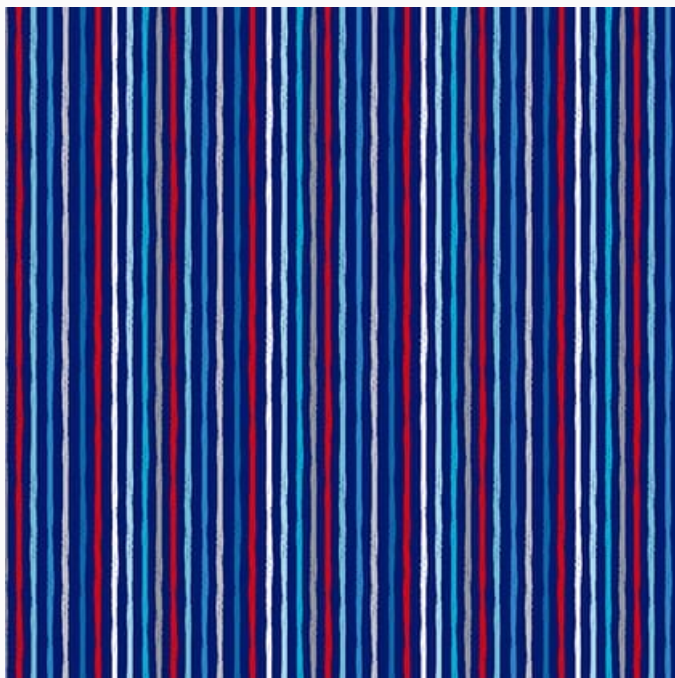

## Beside the Sea - Icon Scatter Yellow 45x110cm.

da: Makower

Modello: QLT-ZWE-40-3821

The ideal fabric for every quilt and patchwork creation finish any type of embroidery.  
100% cotton from Makower Fabrics ©.  
1/2 yard (45x110cm.)

## Beside the Sea - Icon Scatter Blue 45x110cm.

da: Makower

Modello: QLT-ZWE-40-3822

The ideal fabric for every quilt and patchwork creation finish any type of embroidery.  
100% cotton from Makower Fabrics ©.  
1/2 yard (45x110cm.)

## Beside the Sea - Chalky Stripe BB 45x110cm.

da: Makower

Modello: QLT-ZWE-40-3826

The ideal fabric for every quilt and patchwork creation finish any type of embroidery.  
100% cotton from Makower Fabrics ©.  
1/2 yard (45x110cm.)