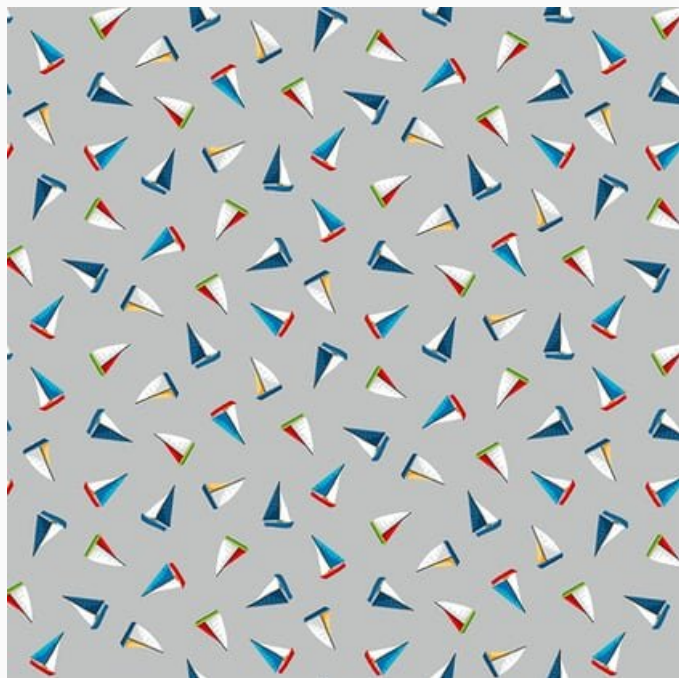

Fabrics - American print cotton fabrics

Beside the Sea - Mini Boats Silver 45x110cm.

da: Makower

Modello: QLT-ZWE-40-3834

The ideal fabric for every quilt and patchwork creation finish any type of embroidery.
100% cotton from Makower Fabrics ©.
1/2 yard (45x110cm.)

Price: € 9.64 (incl. VAT)