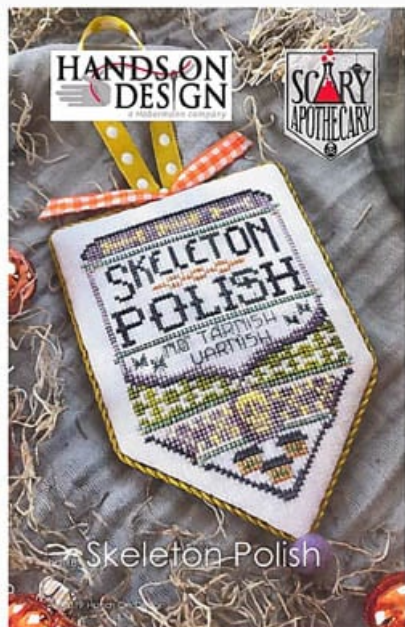

Cross Stitch Charts

Safe Harbour

da: Hands On Design

Modello: SCHHOF19-2149

Safe Harbour

Price: € 7.49 (incl. VAT)

Cross Stitch Charts

Snail Slime Scary Apothecary

da: Hands On Design

Modello: SCHHOF19-2274

Snail Slime Scary Apothecary

Price: € 7.49 (incl. VAT)

Cross Stitch Charts

Spider Legs Scary Apothecary

da: Hands On Design

Modello: SCHHOF19-2275

Spider Legs Scary Apothecary

Price: € 7.49 (incl. VAT)

Cross Stitch Charts

Skeleton Polish Scary Apothecary

da: Hands On Design

Modello: SCHHOF19-2276

Skeleton Polish Scary Apothecary

Price: € 7.49 (incl. VAT)

Cross Stitch Charts

Boo - Chalk Full

da: Hands On Design

Modello: SCHHOF19-2331

Boo - Chalk Full

Price: € 12.48 (incl. VAT)

Cross Stitch Charts

Autumn Skies