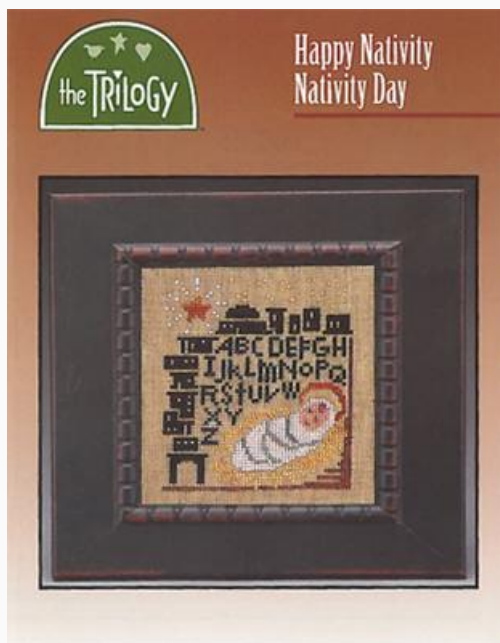

Cross Stitch Charts

Happy Nativity Nativity Day

da: The Trilogy

Modello: SCHHOF14-2563

Happy Nativity Nativity Day

Price: € 6.24 (incl. VAT)