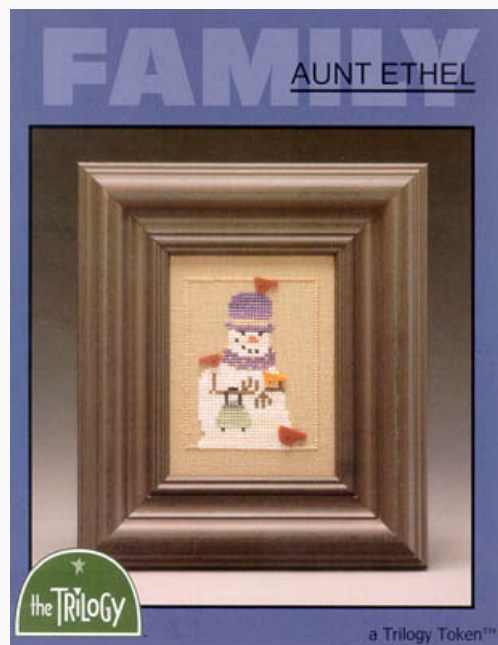

Cross Stitch Charts

Family-Aunt Ethel

da: The Trilogy

Modello: SCHHOF08-1421

Family-Aunt Ethel

Price: € 3.74 (incl. VAT)