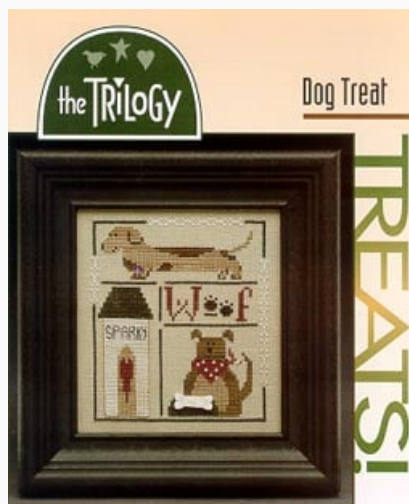

Cross Stitch Charts

Dog Treat

da: The Trilogy

Modello: SCHHOF04-1892

Dog Treat

Price: € 4.99 (incl. VAT)

Materials list: In the following page you will find the list of materials needed to complete the work.