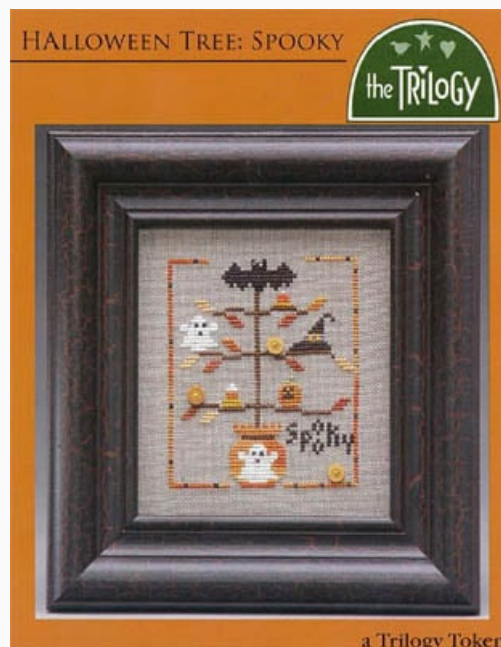

## Zoo Line Up

da: The Trilogy

Modello: SCHHOF08-1420

Zoo Line Up

**Price: € 8.73** (incl. VAT)

Cross Stitch Charts

## Halloween Tree: Spooky

da: The Trilogy

Modello: SCHHOF09-2313

Halloween Tree: Spooky

**Price: € 3.74** (incl. VAT)

Cross Stitch Charts