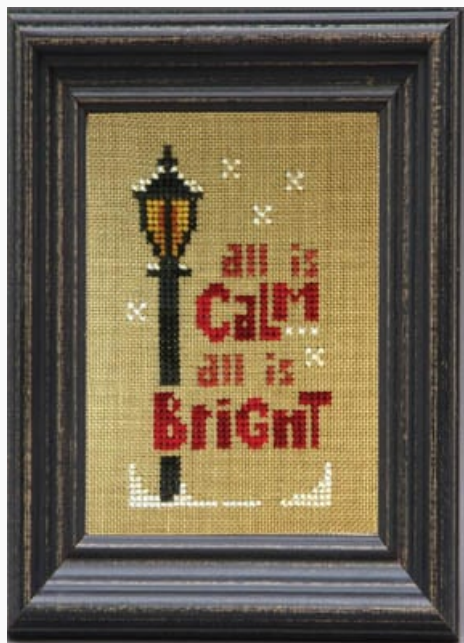

Cross Stitch Charts

Holiday Reminder - All Is Bright

da: The Trilogy

Modello: SCHHOF17-2290

Holiday Reminder - All Is Bright

Price: € 6.24 (incl. VAT)