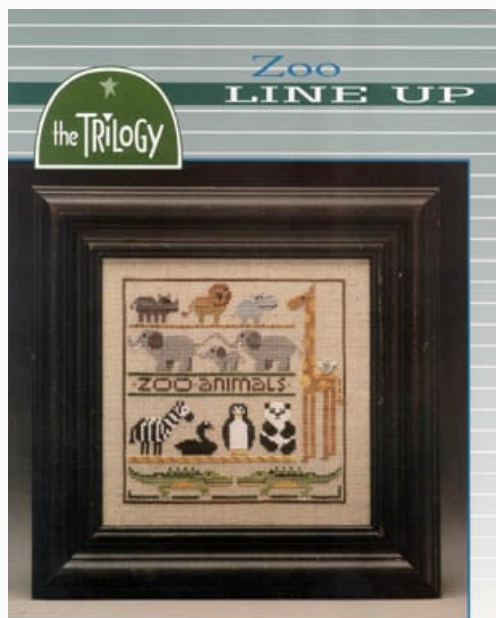

## Zoo Line Up

da: The Trilogy

Modello: SCHHOF08-1420

Zoo Line Up

**Price: € 8.73** (incl. VAT)

Cross Stitch Charts