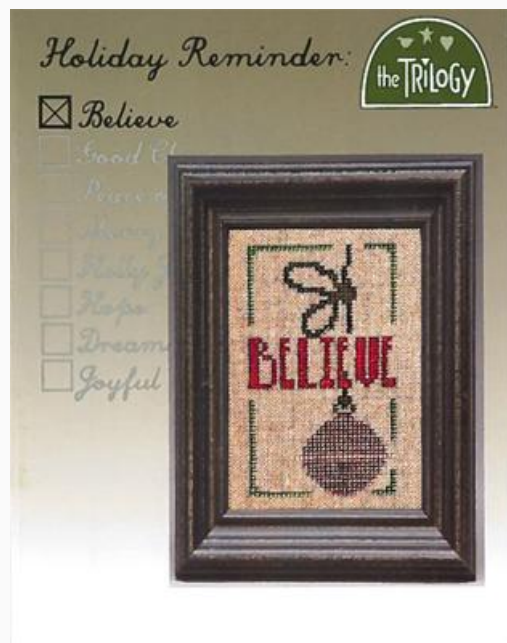

Cross Stitch Charts

Holiday Reminder-Believe

da: The Trilogy

Modello: SCHHOF14-2565

Holiday Reminder-Believe

Price: € 6.24 (incl. VAT)