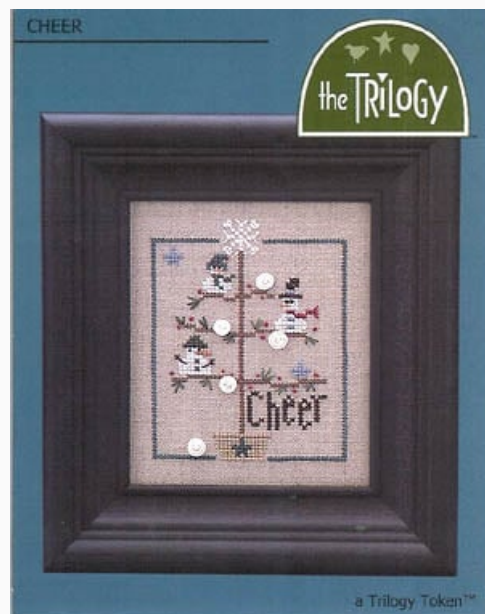

Cross Stitch Charts

Cheer (Tokens)

da: The Trilogy

Modello: SCHHOF06-2236

Cheer (Tokens)
stitches: 49 W x 62 H
size of design on linen 32ct: 3.1" x 3.9"

Price: € 3.74 (incl. VAT)

Materials list: In the following page you will find the list of materials needed to complete the work.