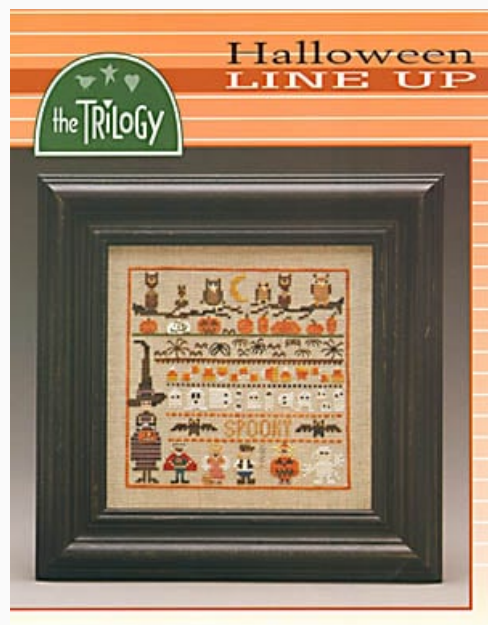

Cross Stitch Charts

Halloween Line Up

da: The Trilogy

Modello: SCHHOF07-2789

Halloween Line Up
stitches 88x88

Price: € 8.73 (incl. VAT)

Materials list: In the following page you will find the list of materials needed to complete the work.