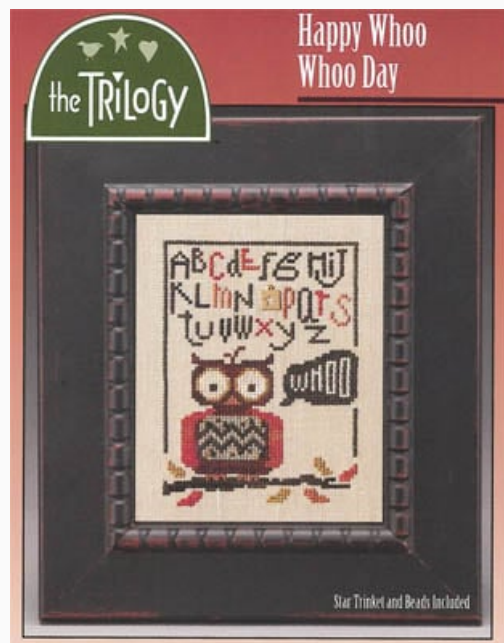

## Daily Reminder-Listen

da: The Trilogy

Modello: SCHHOF14-1937

Daily Reminder-Listen

**Price: € 6.24** (incl. VAT)

Cross Stitch Charts

## Happy Whoo Whoo Day (w/chm)

da: The Trilogy

Modello: SCHHOF14-2108

Happy Whoo Whoo Day (w/chm)

**Price: € 10.61** (incl. VAT)

Cross Stitch Charts