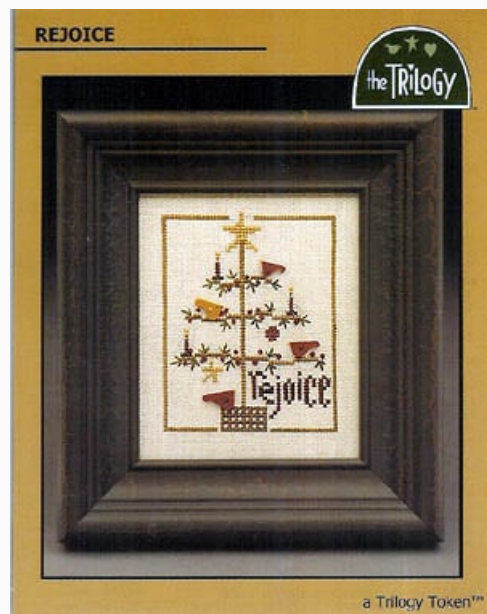

Cross Stitch Charts

Rejoice (Tokens)

da: The Trilogy

Modello: SCHHOF06-2233

Rejoice (Tokens)
stitches: 49 W x 62 H
size of design on linen 32ct: 3.1" x 3.9"

Price: € 3.74 (incl. VAT)

Materials list: In the following page you will find the list of materials needed to complete the work.