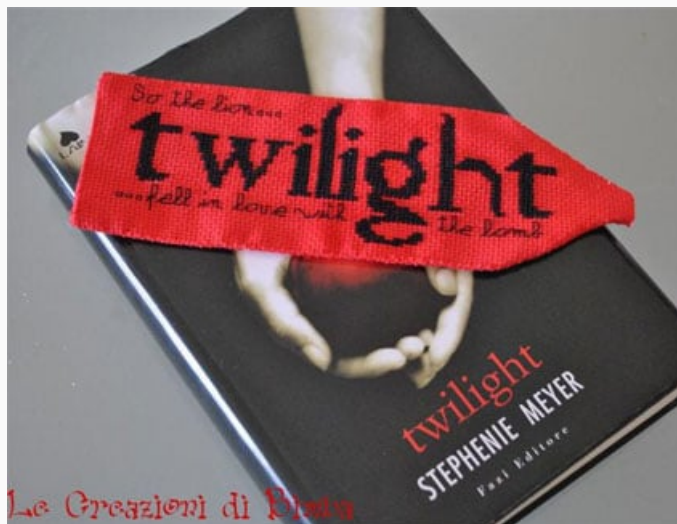

Cross Stitch Charts

Twilight

da: Alessandra Arena

Modello: SCHLCB-twilightDD

Twilight

Price: € 2.50 (incl. VAT)