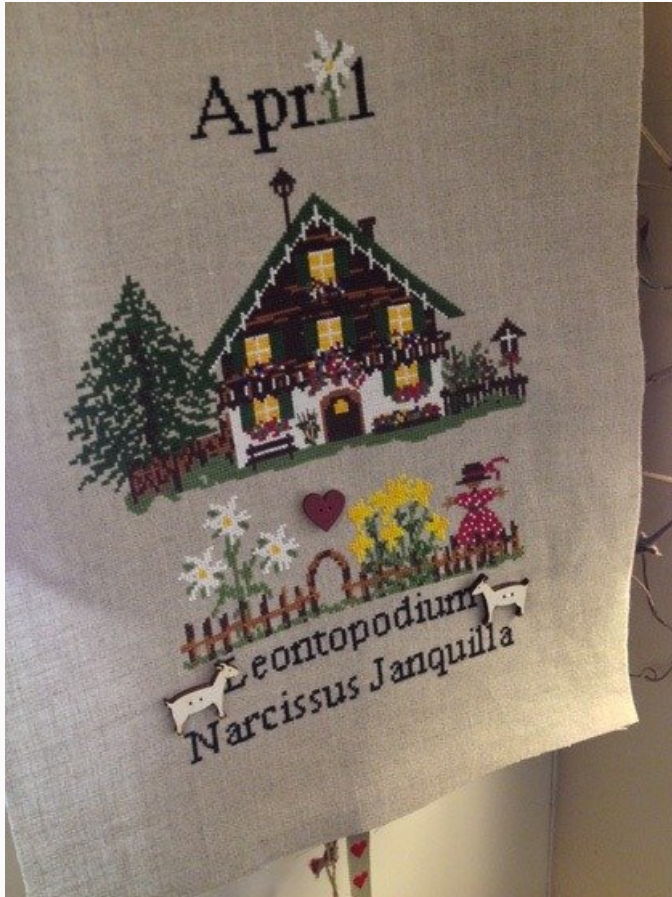

Cross Stitch Charts

April

da: Lilli Violette

Modello: SCHLVI-april

Cross-stitch chart by designer Lilli Violette.
Stitch Count: 133 x 193

Price: € 12.00 (incl. VAT)