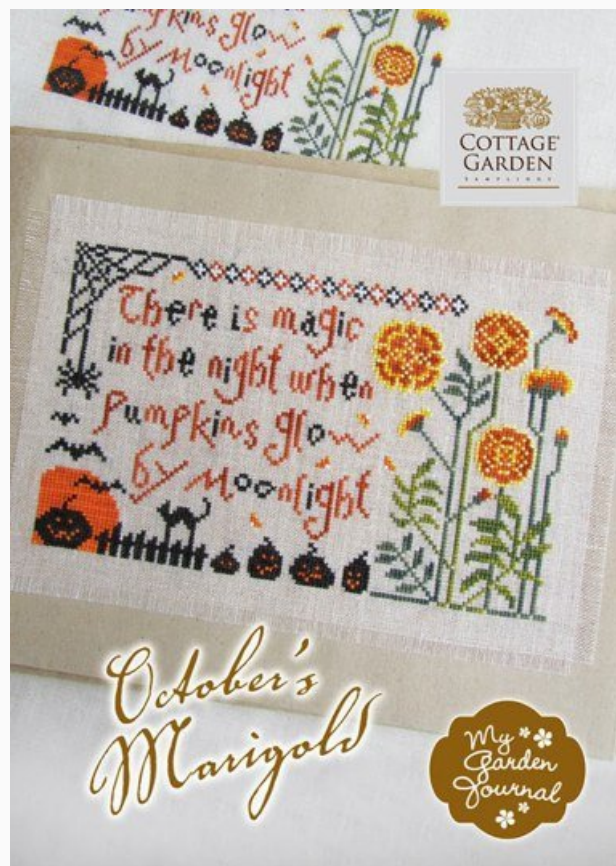

Cross Stitch Charts

October's Marigold

da: Cottage Garden Samplings

Modello: SCHHOF18-1170

October's Marigold
Tenth part of My Garden Journal series.
Stitch count: 125W x 74H

Price: € 8.73 (incl. VAT)