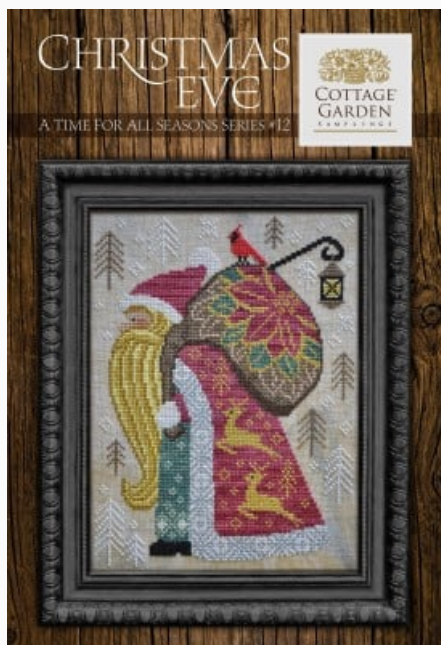

Cross Stitch Charts

Time For All Seasons 12 - Christmas Eve

da: Cottage Garden Samplings

Modello: SCHHOF21-2716

Time For All Seasons 12 - Christmas Eve
Stitch Count: 100w x 130h

Price: € 11.23 (incl. VAT)

Materials list: In the following page you will find the list of materials needed to complete the work.