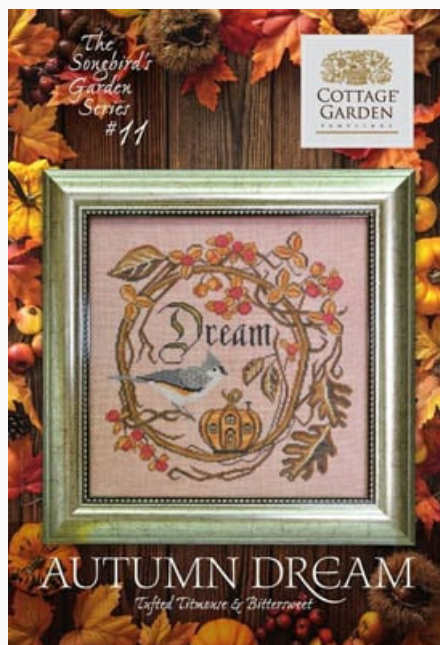

Cross Stitch Charts

Songbird's Garden 11 - Autumn Dream

da: Cottage Garden Samplings

Modello: SCHHOF19-2160

Songbird's Garden 11 - Autumn Dream
Stitch Count: 159w x 159h

Price: € 11.23 (incl. VAT)