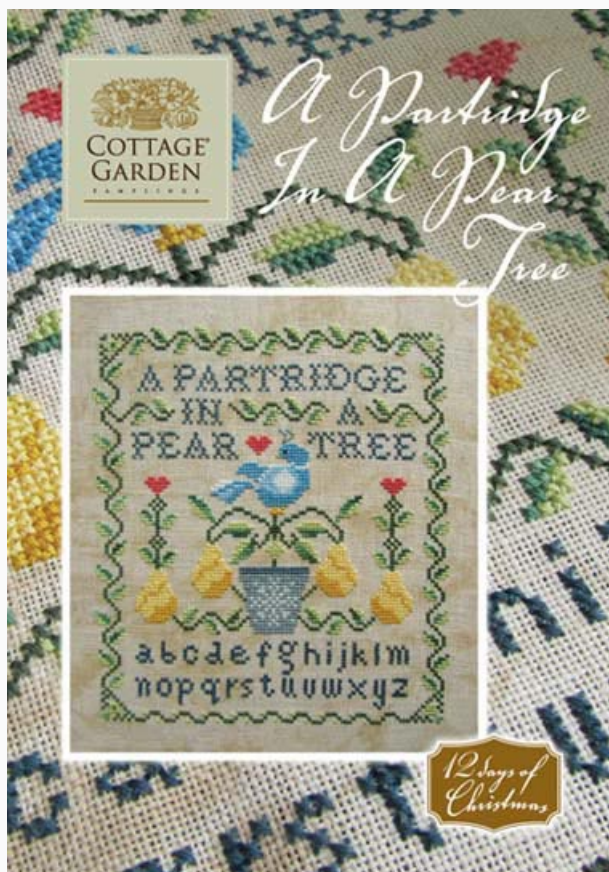

Cross Stitch Charts

A Partridge in a Pear Tree

da: Cottage Garden Samplings

Modello: SCHHOF18-1143

From the *12 days of Christmas Collection*, *A Partridge in a Pear Tree*
Stitch Count 95 x 106

Price: € 9.36 (incl. VAT)

Materials list: In the following page you will find the list of materials needed to complete the work.