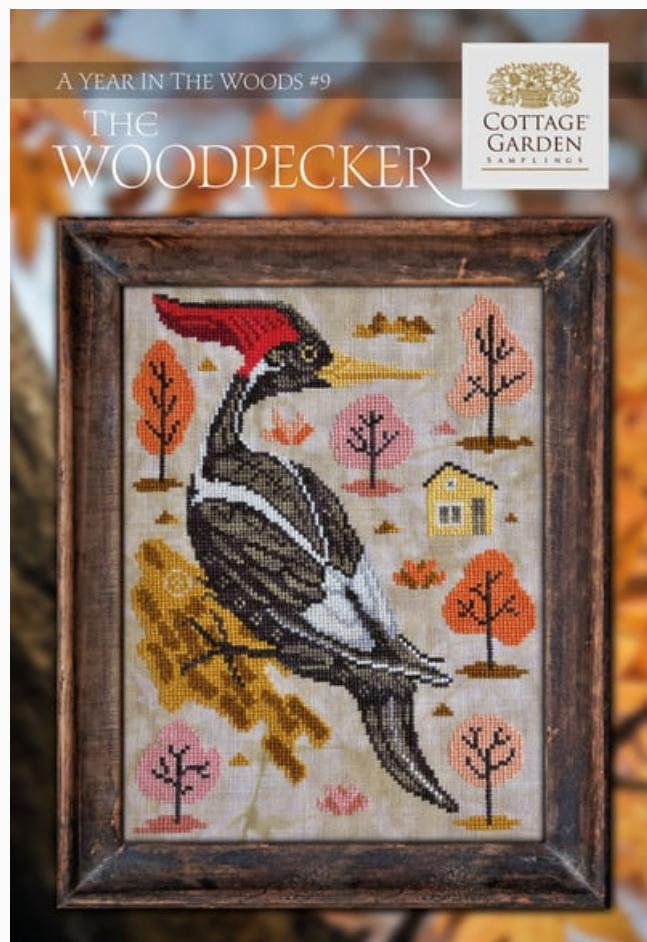

Cross Stitch Charts

Year In The Woods 9 - The Woodpecker

da: Cottage Garden Samplings

Modello: SCHHOF22-2117

Year In The Woods 9 - The Woodpecker
Stitch Count: 100w x 130h

Price: € 11.23 (incl. VAT)

Materials list: In the following page you will find the list of materials needed to complete the work.