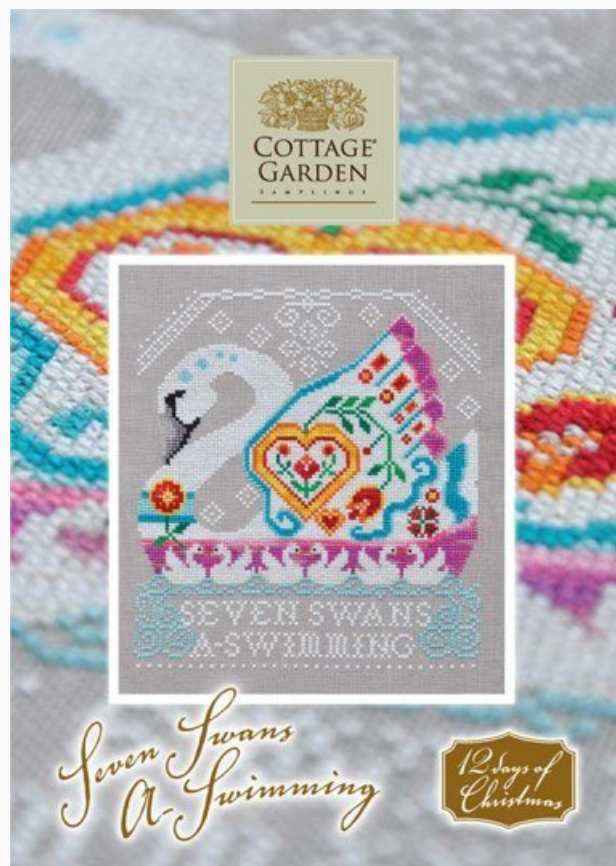

Cross Stitch Charts

Seven Swans A-Swimming

da: Cottage Garden Samplings

Modello: SCHHOF18-1169

12 Days of Christmas series: Seven Swans A-Swimming

Stitch Count 99w x 110h

Price: € 8.73 (incl. VAT)