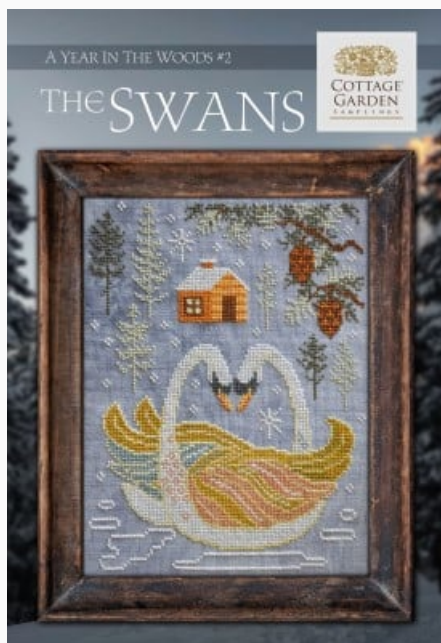

Cross Stitch Charts

Year In The Woods 2 - The Swans

da: Cottage Garden Samplings

Modello: SCHHOF22-1007

Year In The Woods 2 - The Swans

Stitch Count: 100w x 130h

Price: € 11.23 (incl. VAT)