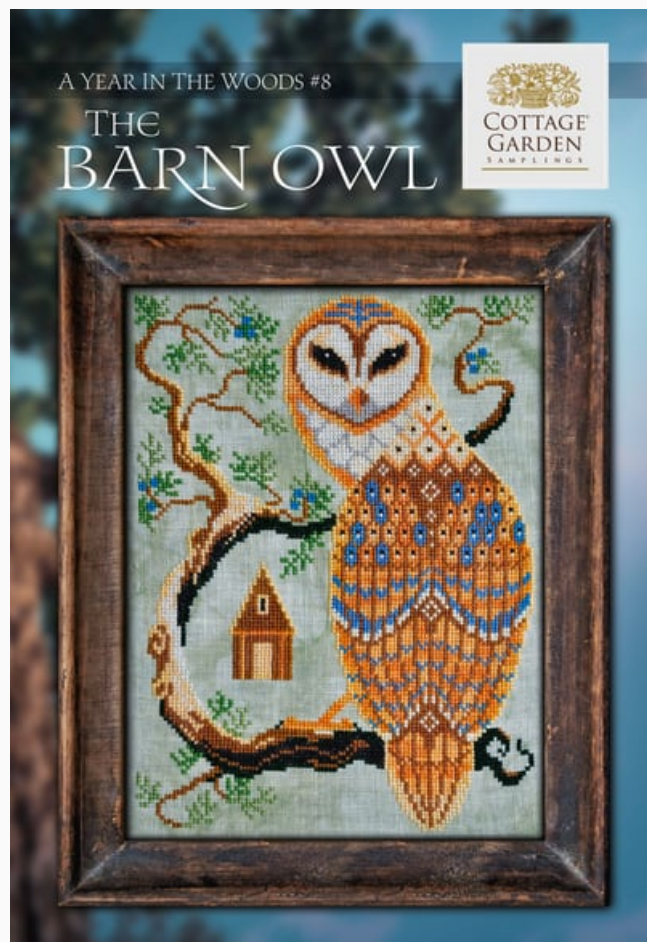

Cross Stitch Charts

Year In The Woods 8 - The Barn Owl

da: Cottage Garden Samplings

Modello: SCHHOF22-2012

Year In The Woods 8 - The Barn Owl
Stitch Count: 100w x 130h

Price: € 11.23 (incl. VAT)

Materials list: In the following page you will find the list of materials needed to complete the work.