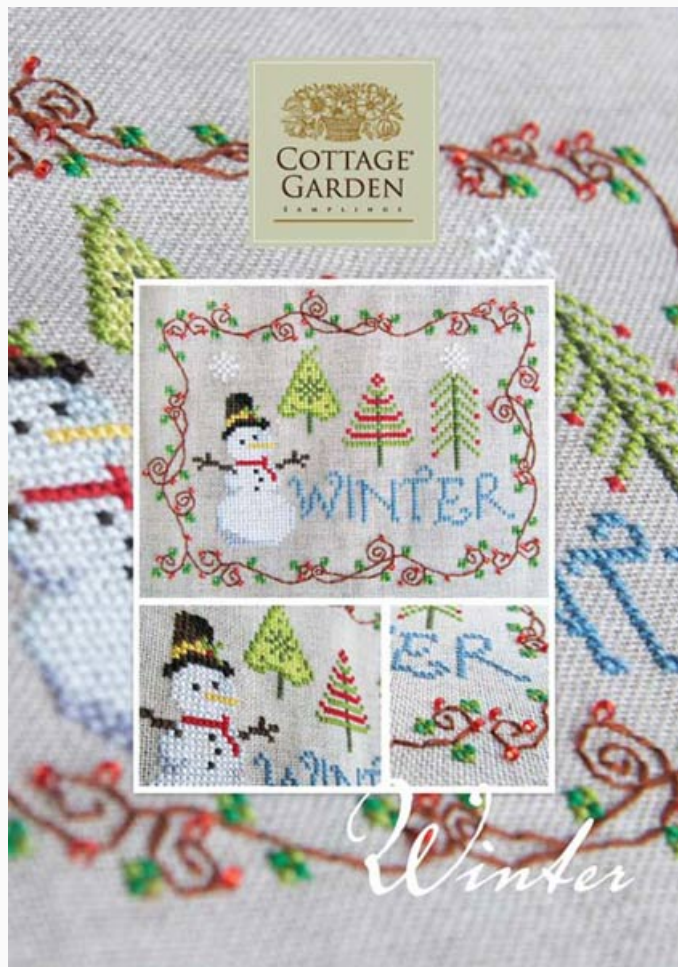

Cross Stitch Charts

Winter

da: Cottage Garden Samplings

Modello: SCHHOF18-1151

Winter
Stitch Count 93 x 71

Price: € 8.73 (incl. VAT)

Materials list: In the following page you will find the list of materials needed to complete the work.