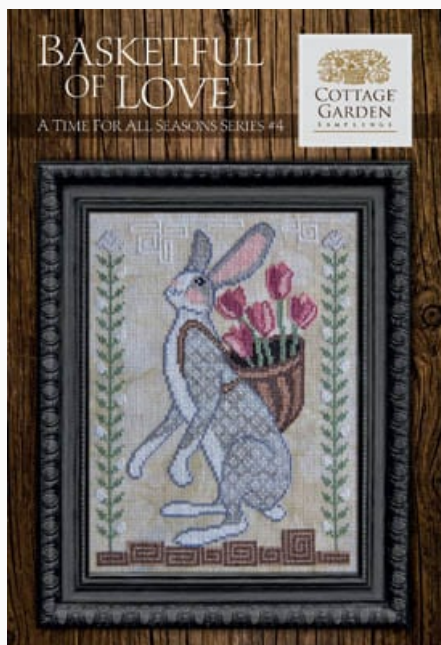

Cross Stitch Charts

Time For All Seasons 4 - Basketful Of Love

da: Cottage Garden Samplings

Modello: SCHHOF21-1551

Time For All Seasons 4 - Basketful Of Love
Stitch Count: 100w x 130h

Price: € 11.23 (incl. VAT)