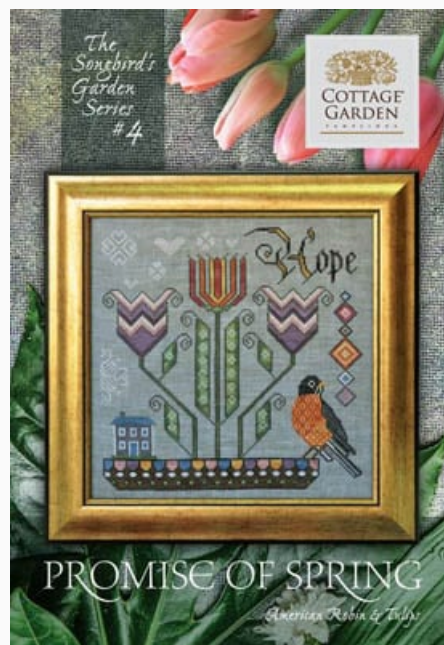

## Songbird's Garden 2 - Merry & Bright

da: Cottage Garden Samplings

Modello: SCHHOF18-2182

Songbird's Garden 2 - Merry & Bright  
Stitch Count: 159w x 159h

**Price: € 9.98** (incl. VAT)

Cross Stitch Charts

## Songbird's Garden 3 - Winter's Wisdom

da: Cottage Garden Samplings

Modello: SCHHOF18-2296

Songbird's Garden 3 - Winter's Wisdom  
Stitch Count: 159w x 159h

**Price: € 11.23** (incl. VAT)

Cross Stitch Charts

## Songbird's Garden 4 - Promise Of Spring

da: Cottage Garden Samplings

Modello: SCHHOF18-2492

Songbird's Garden 4 - Promise Of Spring  
Stitch Count: 159w x 159h

**Price: € 11.23** (incl. VAT)

Cross Stitch Charts