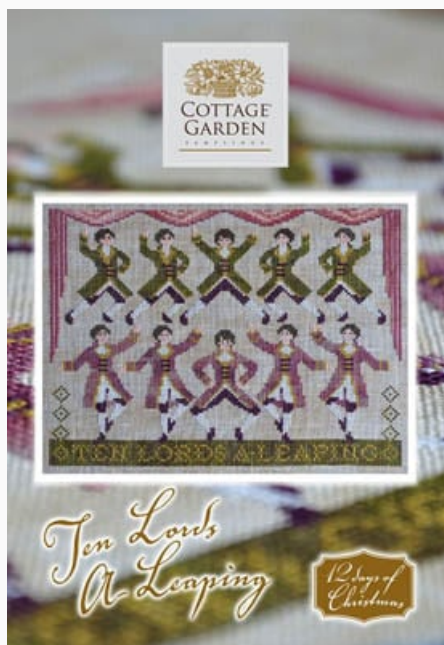

Cross Stitch Charts

Ten Lords A Leaping

da: Cottage Garden Samplings

Modello: SCHHOF20-2449

Ten Lords A Leaping
Stitch Count: 140w x 106h

Price: € 9.36 (incl. VAT)