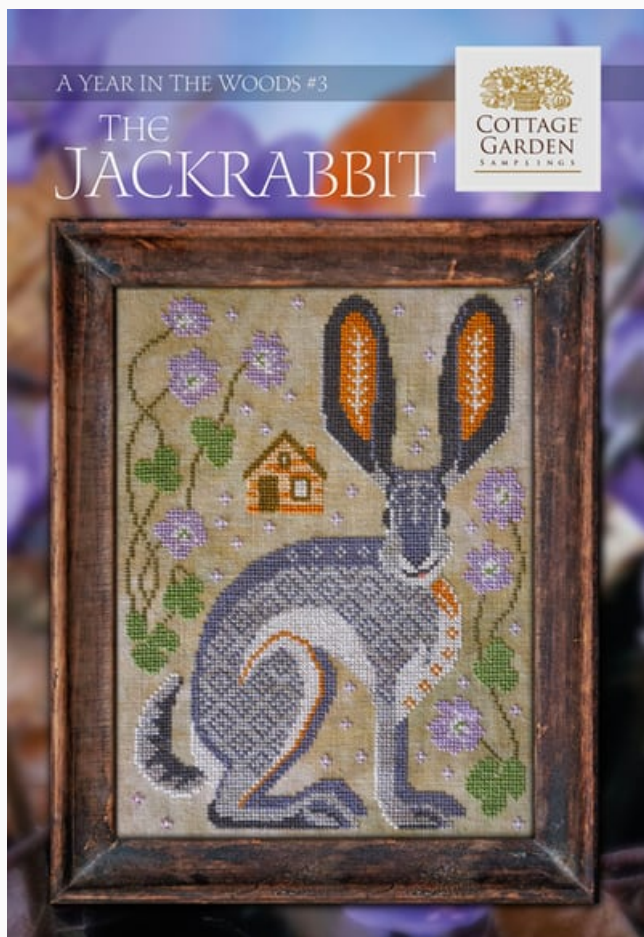

Cross Stitch Charts

Year In The Woods 3 - The Jackrabbit

da: Cottage Garden Samplings

Modello: SCHHOF22-1080

Year In The Woods 3 - The Jackrabbit
Stitch Count: 100w x 130h

Price: € 11.23 (incl. VAT)

Materials list: In the following page you will find the list of materials needed to complete the work.