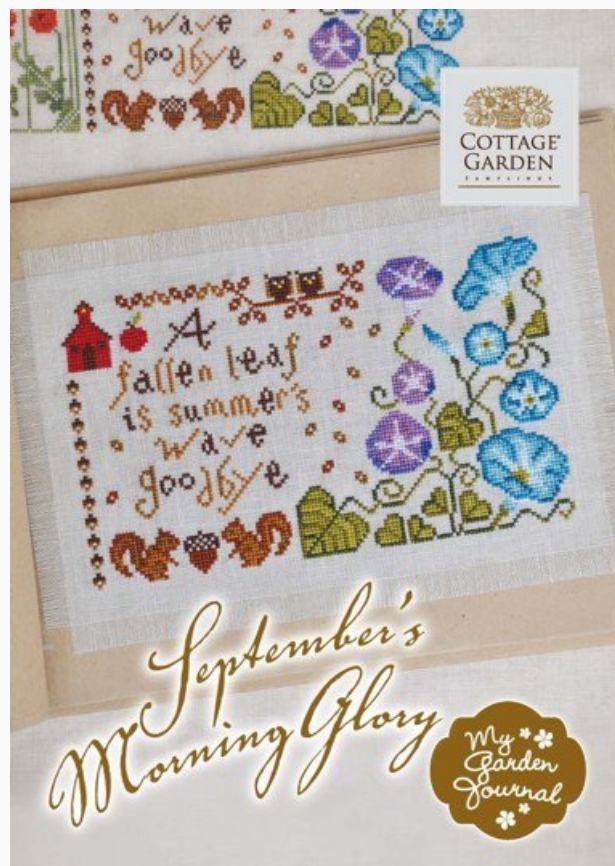

## September's Morning Glory

da: Cottage Garden Samplings

Modello: SCHHOF18-1168

September's Morning Glory  
Ninth part of My Garden Journal series.  
Stitch count: 125W x 74H

**Price: € 8.73** (incl. VAT)