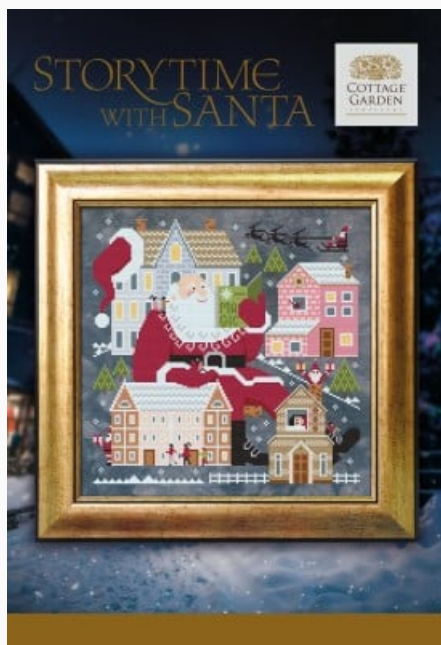

Cross Stitch Charts

Storytime With Santa

da: Cottage Garden Samplings

Modello: SCHHOF21-2423

Storytime With Santa
Stitch Count: 147w x 146h

Price: € 12.48 (incl. VAT)