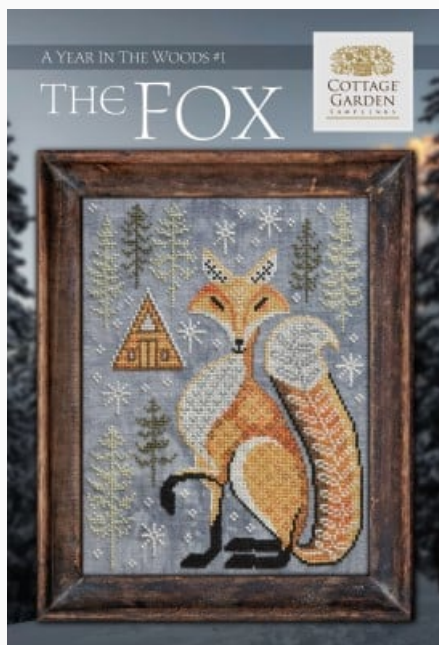

Cross Stitch Charts

Year In The Woods 1 - The Fox

da: Cottage Garden Samplings

Modello: SCHHOF21-2717

Year In The Woods 1 - The Fox
Stitch Count: 100w x 130h

Price: € 11.23 (incl. VAT)

Materials list: In the following page you will find the list of materials needed to complete the work.