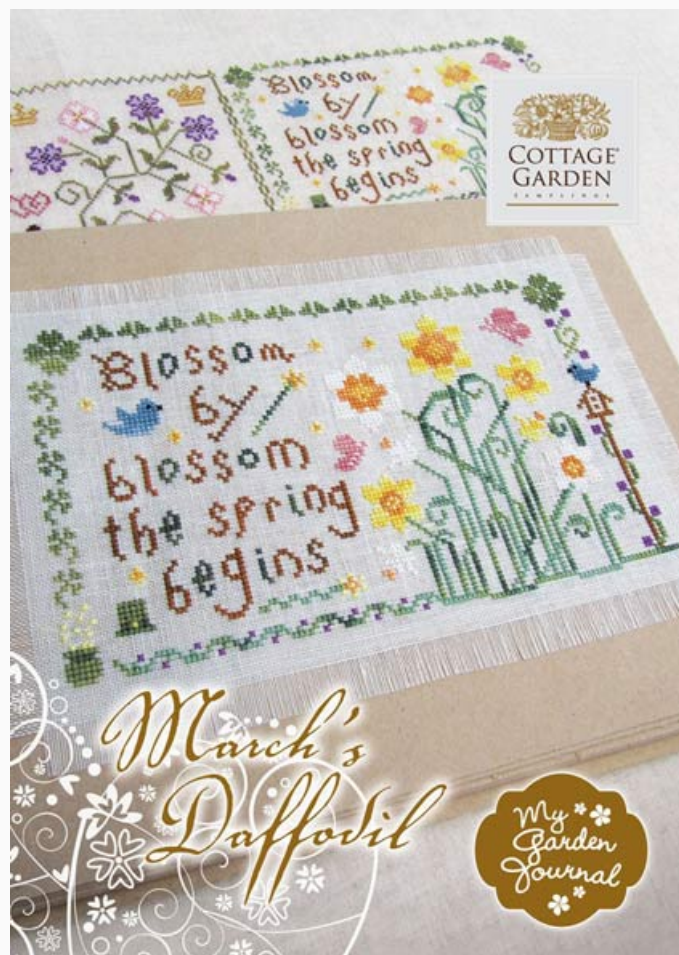

Cross Stitch Charts

March Daffodil

da: Cottage Garden Samplings

Modello: SCHHOF18-1161

March Daffodil.
Third part of My Garden Journal series.
Stitch count: 125W x 74H

Price: € 8.73 (incl. VAT)

Materials list: In the following page you will find the list of materials needed to complete the work.