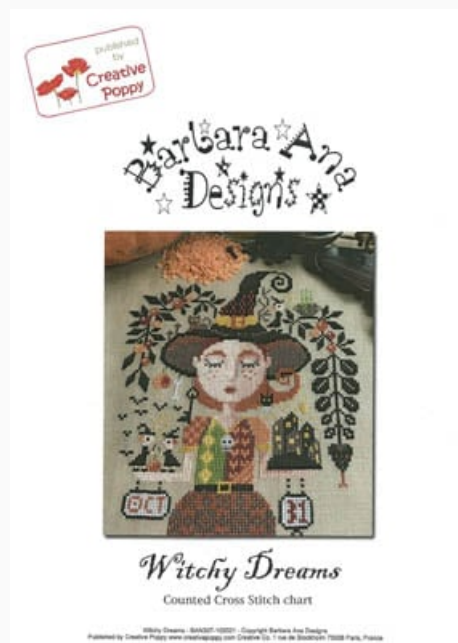

Cross Stitch Charts

Woodland Dreams

da: Barbara Ana Designs

Modello: SCHHOF21-2534

Woodland Dreams

Price: € 14.95 (incl. VAT)

Cross Stitch Charts

Witchy Dreams

da: Barbara Ana Designs

Modello: SCHHOF21-2535

Witchy Dreams

Price: € 14.95 (incl. VAT)

Cross Stitch Charts

Trick Or Treat (Halloween Night)

da: Barbara Ana Designs

Modello: SCHHOF21-2536