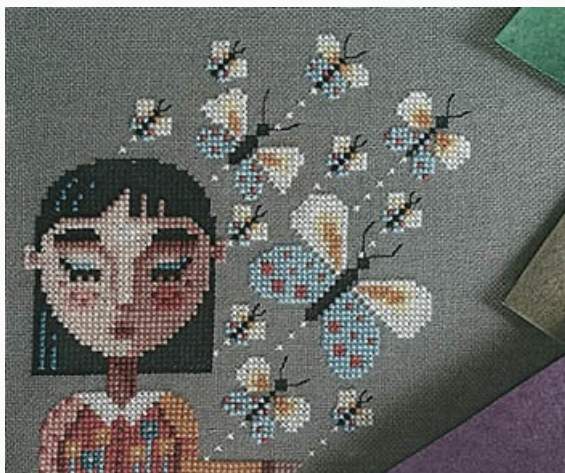

Cross Stitch Charts

Butterfly Dreams

da: Barbara Ana Designs

Modello: SCHHOF22-2139

Butterfly Dreams

Price: € 12.45 (incl. VAT)