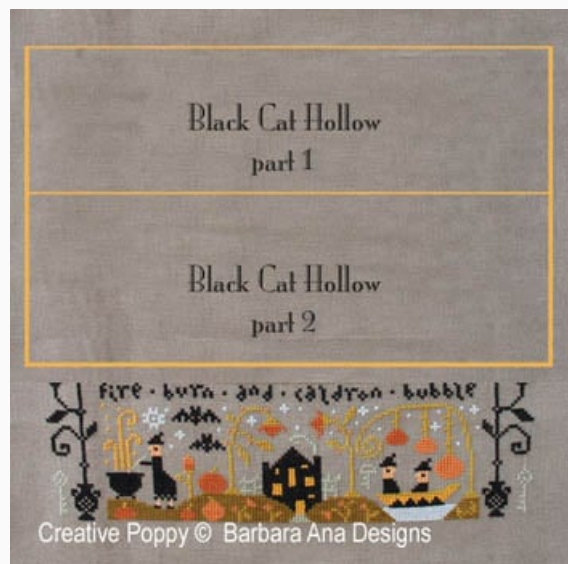

Cross Stitch Charts

Black Cat Hollow - Part 3

da: Barbara Ana Designs

Modello: SCHHOF18-2383

Black Cat Hollow - Part 3

Price: € 11.20 (incl. VAT)