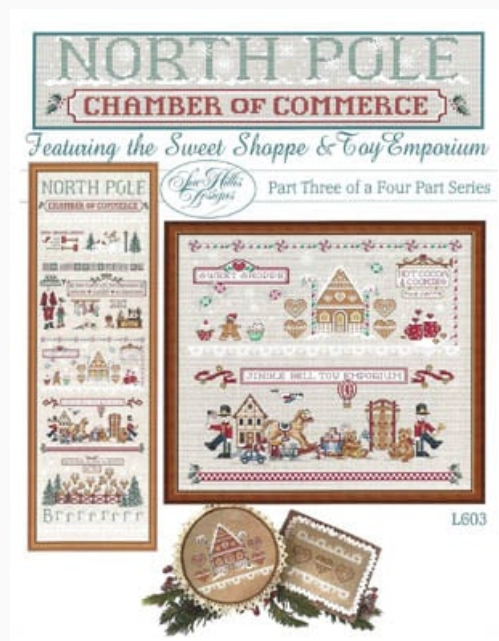

Cross Stitch Charts

North Pole 1 - Snow Removal Project

da: Sue Hillis Designs

Modello: SCHHOF22-1306

North Pole 1 - Snow Removal Project
Nashville 2022

Price: € 14.97 (incl. VAT)

Cross Stitch Charts

North Pole 2 - Mrs. Claus' Enterprises

da: Sue Hillis Designs

Modello: SCHHOF22-1307

North Pole 2 - Mrs. Claus' Enterprises
Nashville 2022

Price: € 14.97 (incl. VAT)

Cross Stitch Charts

North Pole 3 - Sweet Shop & Toy Emporium

da: Sue Hillis Designs

Modello: SCHHOF22-1308

North Pole 3 - Sweet Shop & Toy Emporium
Nashville 2022

Price: € 14.97 (incl. VAT)

Cross Stitch Charts

North Pole 4 - Reindeer Corral

da: Sue Hillis Designs

Modello: SCHHOF22-1309

North Pole 4 - Reindeer Corral
Nashville 2022