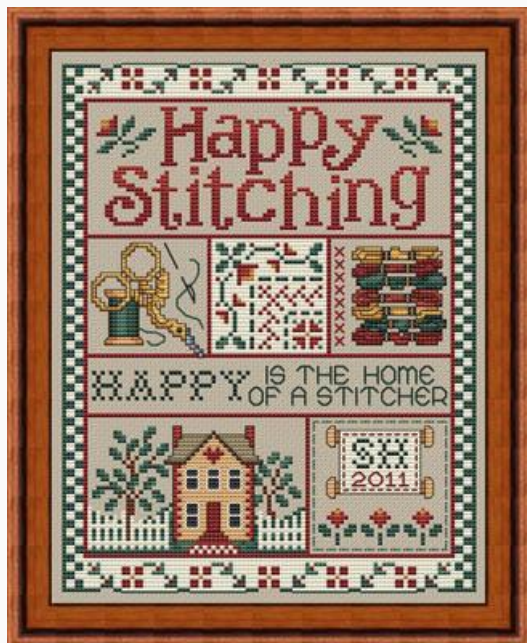

Cross Stitch Charts

Happy Stitching

da: Sue Hillis Designs

Modello: SCHHOF11-1674

Happy Stitching

Price: € 11.23 (incl. VAT)