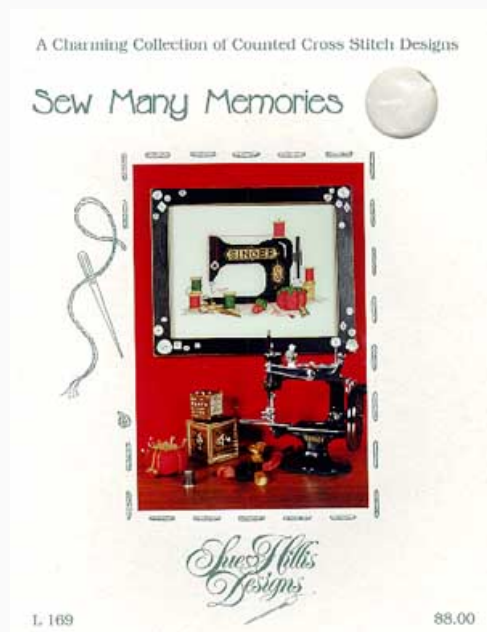

da: Sue Hillis Designs

Modello: ACCHOF97-1691

Graduate Charms

Price: € 4.07 (incl. VAT)

Cross Stitch Charts

Life And Liberty (w/chms)

da: Sue Hillis Designs

Modello: SCHHOF03-1749

Life And Liberty (w/chms)

Price: € 11.23 (incl. VAT)

Cross Stitch Charts

Sew Many Memories (w/ charms)

da: Sue Hillis Designs

Modello: SCHHOF99-1873

Design Size 6¼" x 8½" (16cm x 21.5cm) when worked on 28 count linen fabric. (2 over 2). Chartpack includes metallic scissors and thimbles charms.