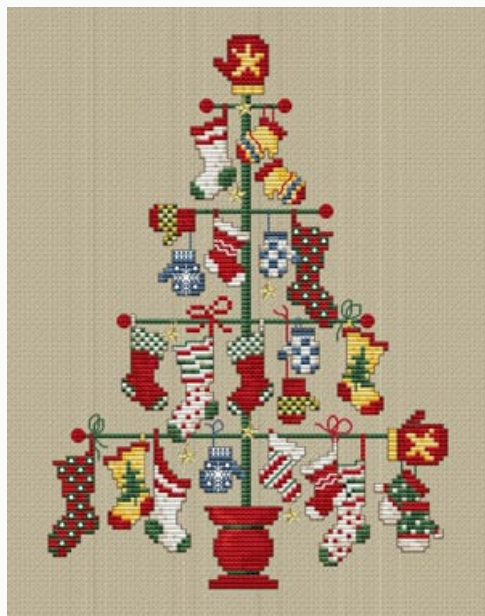

Cross Stitch Charts

Pair Tree (w/charms)

da: Sue Hillis Designs

Modello: SCHHOF06-2965

Pair Tree (w/charms)
Stitches 121x87

Price: € 11.23 (incl. VAT)

Materials list: In the following page you will find the list of materials needed to complete the work.