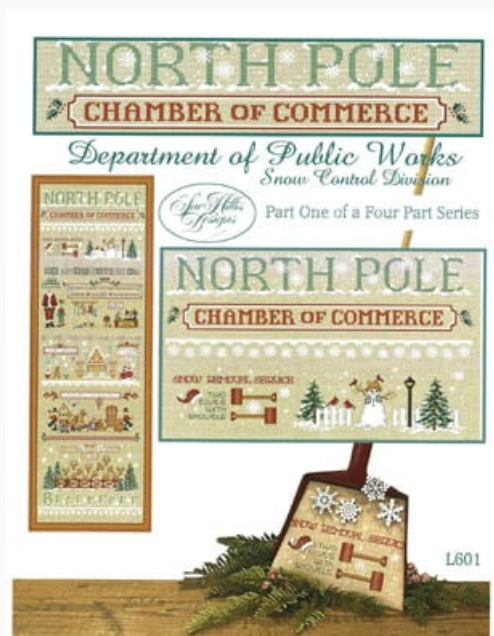

Cross Stitch Charts

North Pole 1 - Snow Removal Project

da: Sue Hillis Designs

Modello: SCHHOF22-1306

North Pole 1 - Snow Removal Project
Nashville 2022

Price: € 14.97 (incl. VAT)

Cross Stitch Charts

North Pole 2 - Mrs. Claus' Enterprises

da: Sue Hillis Designs

Modello: SCHHOF22-1307

North Pole 2 - Mrs. Claus' Enterprises
Nashville 2022

Price: € 14.97 (incl. VAT)

Cross Stitch Charts

North Pole 3 - Sweet Shop & Toy Emporium

da: Sue Hillis Designs