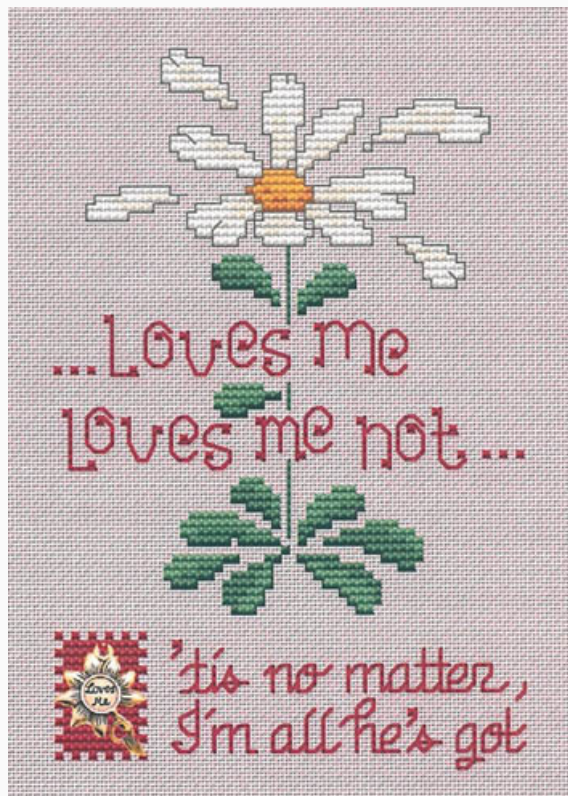

Cross Stitch Charts

Love Me (w/ Charms)

da: Sue Hillis Designs

Modello: SCHHOF09-1135

Love Me (w/ Charms)

Price: € 9.31 (incl. VAT)