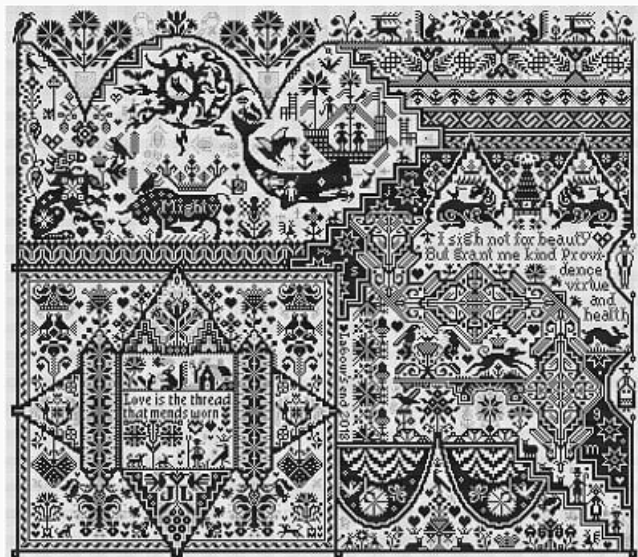

Cross Stitch Charts

Life After "Death"

da: Julia Line

Modello: SCHECC-LD88

Long Dog Samplers
Stitch Count: 372 x 325

Price: € 30.57 (incl. VAT)