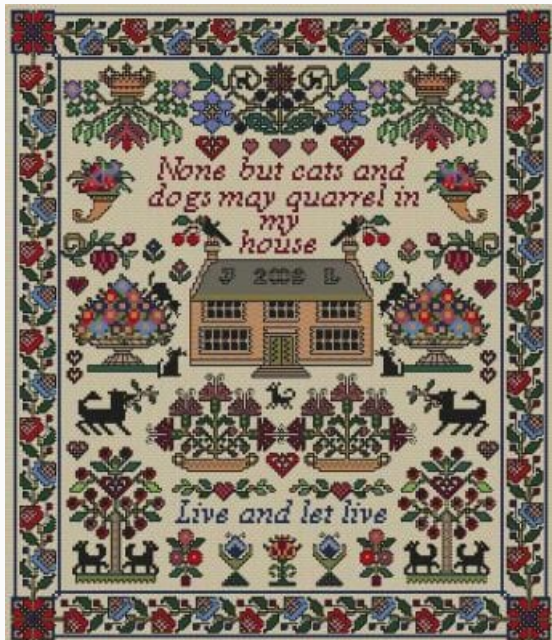

Cross Stitch Charts

Paws and Claws

da: Julia Line

Modello: SCHECC-LD61

Paws and Claws
Long Dog Samplers

Price: € 14.22 (incl. VAT)