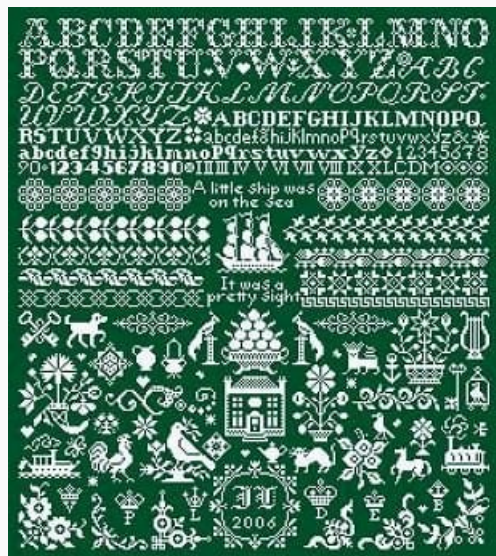

Cross Stitch Charts

Bristol Fashion

da: Julia Line

Modello: SCHECC-LD30

Long Dog Samplers
Stitch Count: 243 x 275

Price: € 15.97 (incl. VAT)