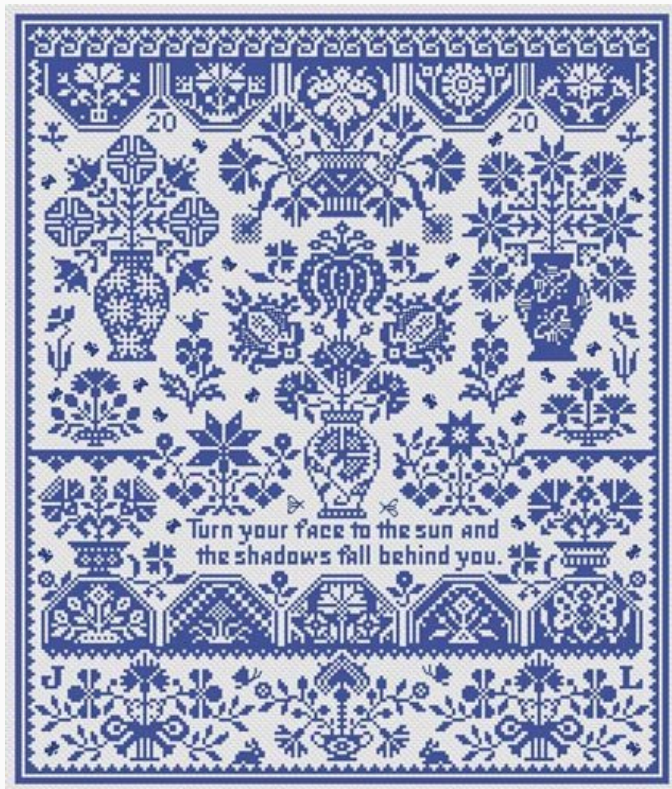

Cross Stitch Charts

Pavane For These Times

da: Julia Line

Modello: SCHECC-LD107

Long Dog Samplers
Stitch Count 199 x 235

Price: € 25.20 (incl. VAT)