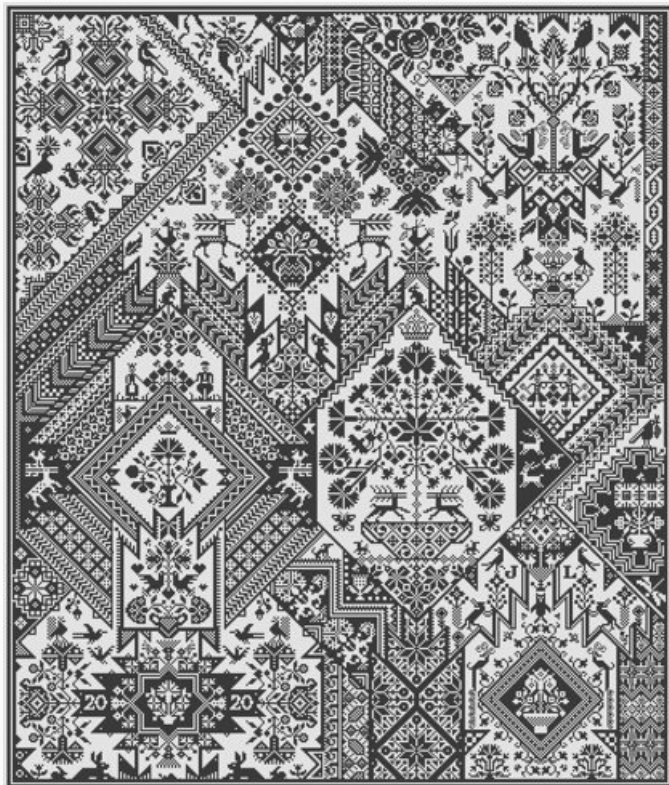

Cross Stitch Charts

Pandemic

da: Julia Line

Modello: SCHECC-LD108

Long Dog Samplers
Stitch Count 365 x 429

Price: € 39.93 (incl. VAT)