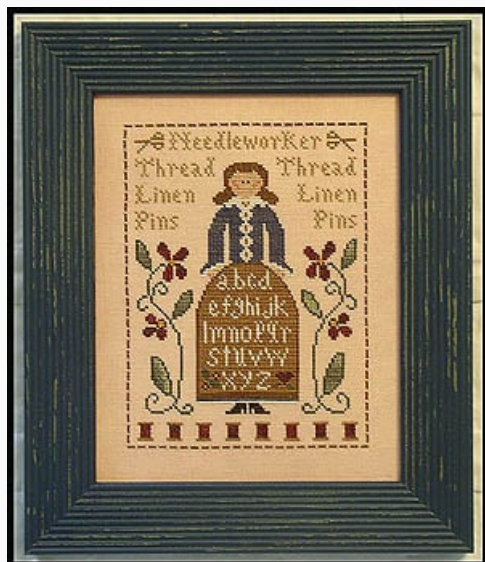

Cross Stitch Charts

Sampler Lady, The

da: Little House Needleworks

Modello: SCHHOF07-1753

Sampler Lady, The
stitches: 91 W x 123 H
design size: 6 1/2" x 8 3/4"
recommended fabric: 28 ct beige Linen

Price: € 11.85 (incl. VAT)

Materials list: In the following page you will find the list of materials needed to complete the work.