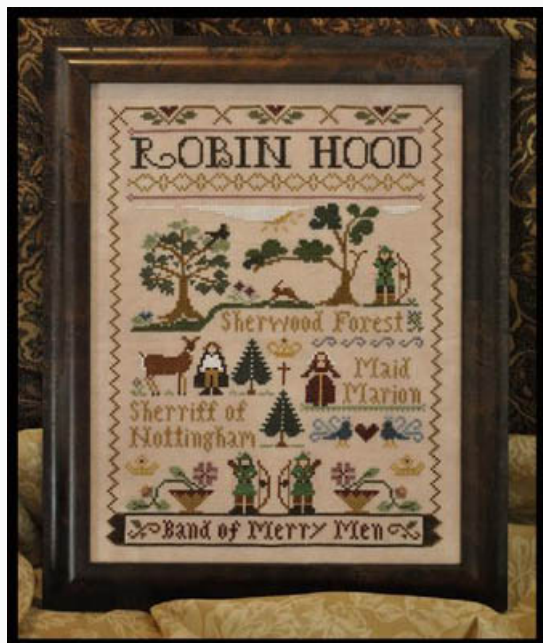

Cross Stitch Charts

Robin Hood

da: Little House Needleworks

Modello: SCHHOF10-1413

Robin Hood
Stitches 125X172

Price: € 12.48 (incl. VAT)

Materials list: In the following page you will find the list of materials needed to complete the work.