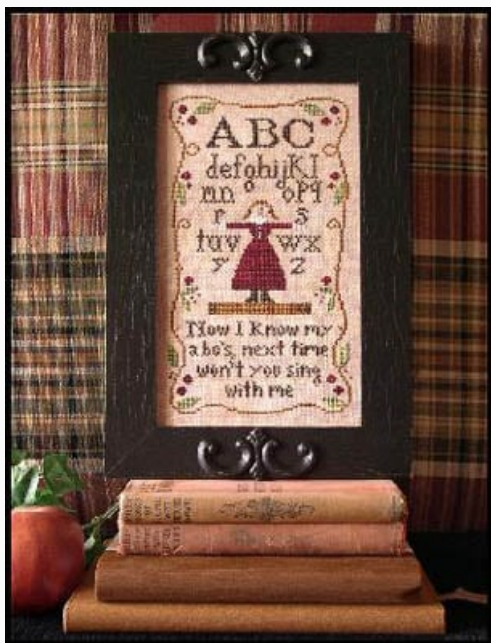

Cross Stitch Charts

Alphabet Rhyme

da: Little House Needleworks

Modello: SCHHOF09-1582

Alphabet Rhyme
Stitch count: 78 x 142

Price: € 11.85 (incl. VAT)

Materials list: In the following page you will find the list of materials needed to complete the work.