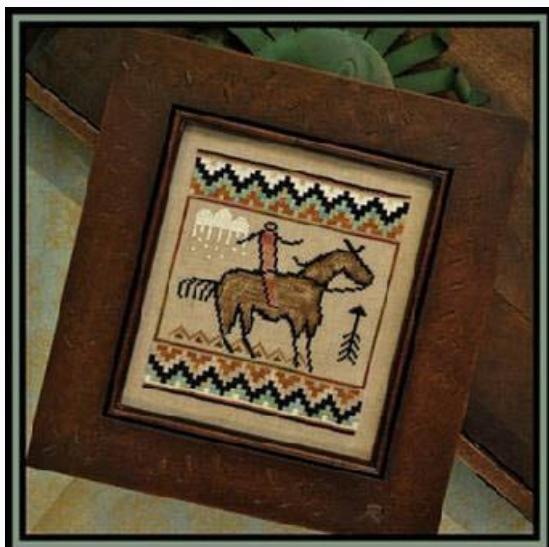

Hands To Work

da: Little House Needleworks

Modello: SCHHOF14-1042

Hands To Work

Price: € 8.73 (incl. VAT)

Cross Stitch Charts

Tumbleweeds 1-Journey, The

da: Little House Needleworks