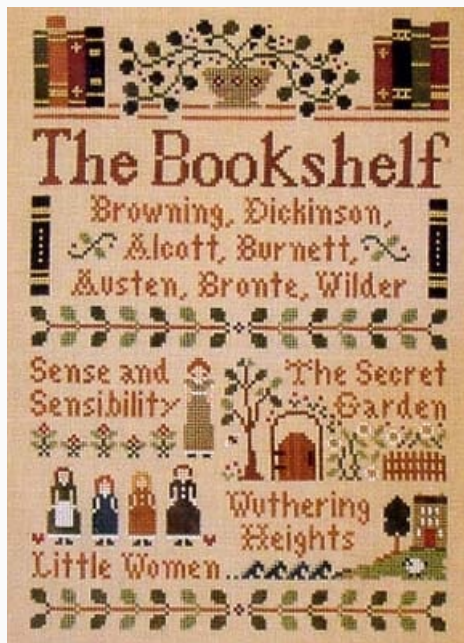

Cross Stitch Charts

Bookshelf, The

da: Little House Needleworks

Modello: SCHHOF04-3323

Bookshelf, The

Price: € 11.85 (incl. VAT)

Materials list: In the following page you will find the list of materials needed to complete the work.