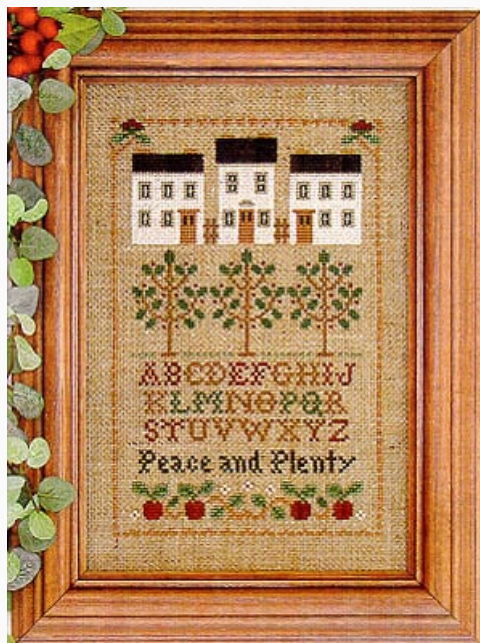

Cross Stitch Charts

Peace And Plenty

da: Little House Needleworks

Modello: SCHHOF05-1577

Peace And Plenty
stitches: 83 W x 133 H
size of design on linen 25ct: 6 5/8" x 10 5/8"

Price: € 11.85 (incl. VAT)

Materials list: In the following page you will find the list of materials needed to complete the work.