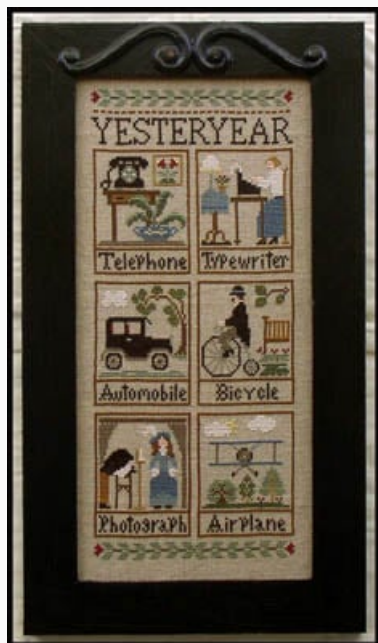

Cross Stitch Charts

Yesteryear

da: Little House Needleworks

Modello: SCHHOF08-1963

Yesteryear

Price: € 11.85 (incl. VAT)

Materials list: In the following page you will find the list of materials needed to complete the work.