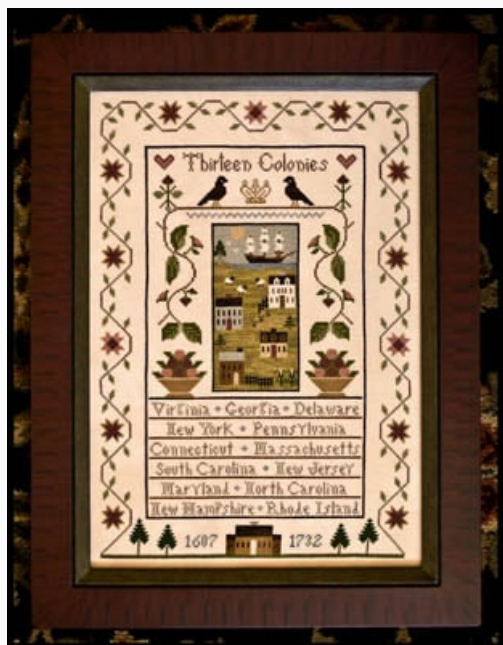

Modello: SCHHOF11-1471

Liberty-1776

Price: € 11.85 (incl. VAT)

Cross Stitch Charts

Thirteen Colonies

da: Little House Needleworks

Modello: SCHHOF11-1472

Thirteen Colonies