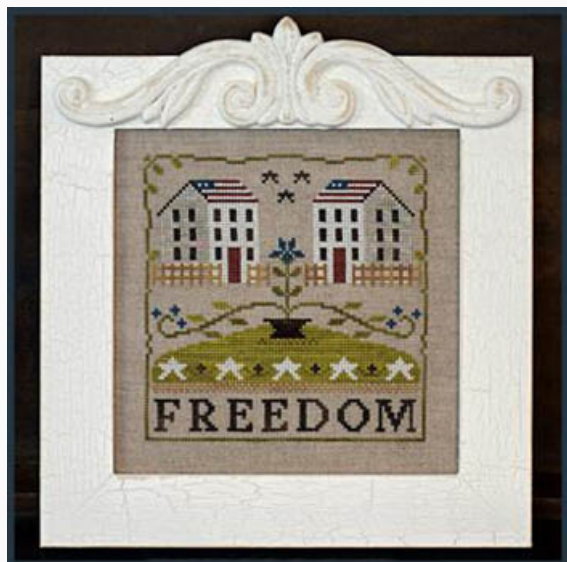

Price: € 8.73 (incl. VAT)

Cross Stitch Charts

Freedom House

da: Little House Needleworks

Modello: SCHHOF14-1667

Freedom House

Price: € 11.85 (incl. VAT)

Cross Stitch Charts