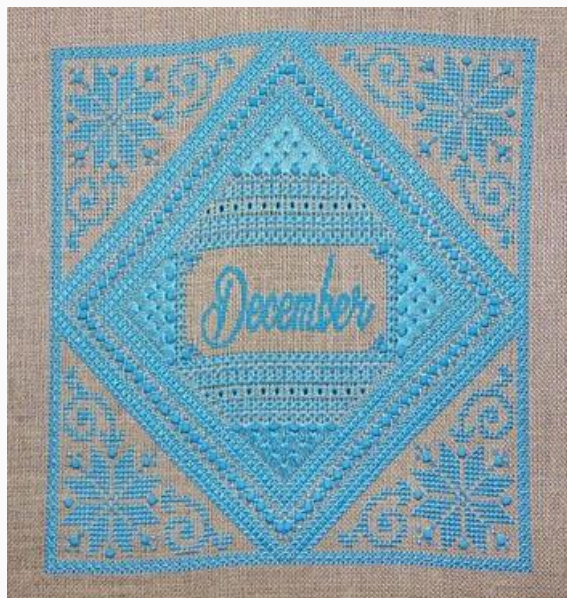

Cross Stitch Charts

December Turquoise

da: Northern Expressions Needlework

Modello: SCHHOF15-1021

December Turquoise

Price: € 12.48 (incl. VAT)