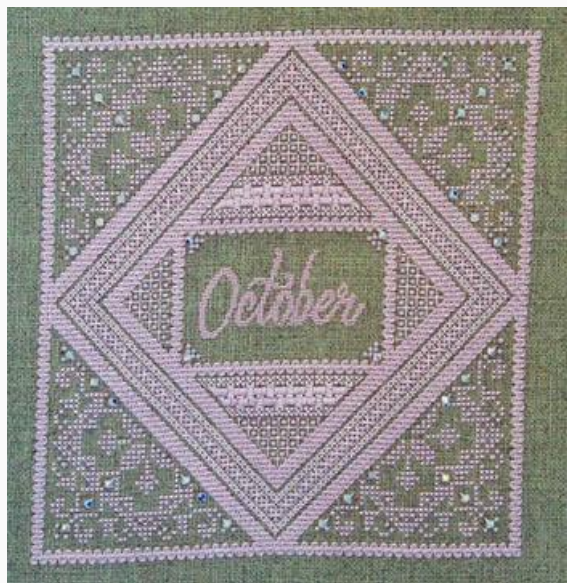

Cross Stitch Charts

October Opal

da: Northern Expressions Needlework

Modello: SCHHOF15-1019

October Opal

Price: € 12.48 (incl. VAT)