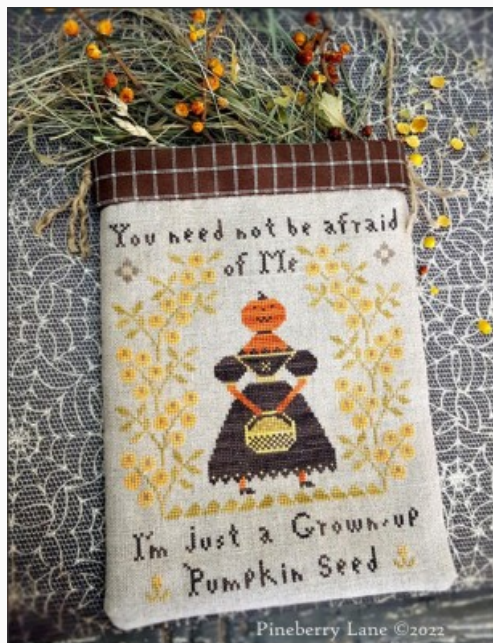

Modello: SCHHOF22-2050

Cordelia Ancrum 1844
Stitch Count: 182W x 123H

Price: € 14.97 (incl. VAT)

Cross Stitch Charts

Pumpkin Seed

da: Pineberry Lane

Modello: SCHHOF22-2149

Pumpkin Seed
Stitch Count: 101w x 125h

Price: € 14.97 (incl. VAT)

Cross Stitch Charts

Mrs. Maguire - Almost Halloween

da: Pineberry Lane

Modello: SCHHOF22-2356

Mrs. Maguire - Almost Halloween
Stitch Count: 77w x 87h

Price: € 14.97 (incl. VAT)