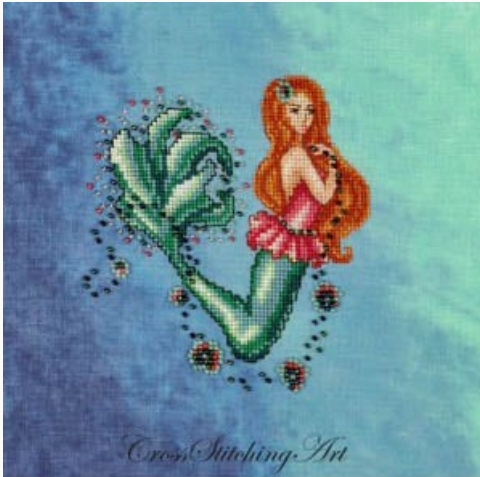

Cross Stitch Charts

Aurelia The Little Mermaid

da: Cross Stitching Art

Modello: SCHHOF14-2452

Aurelia The Little Mermaid

Price: € 14.35 (incl. VAT)