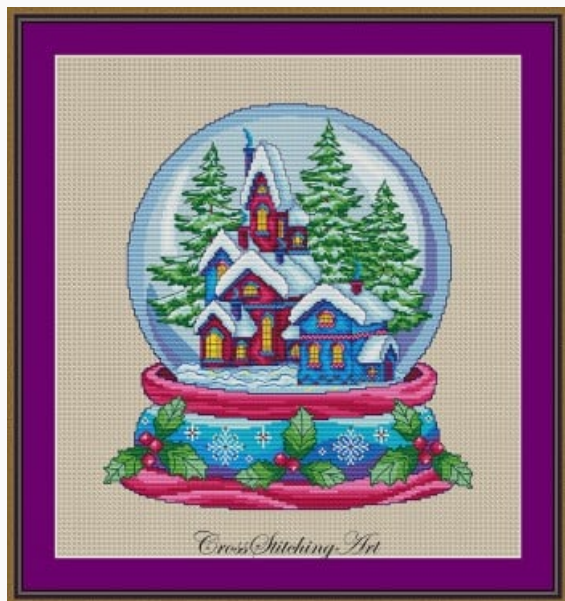

Cross Stitch Charts

Cozy Village

da: Cross Stitching Art

Modello: SCHHOF22-1855

Cozy Village
Stitch Count: 156w x 173h

Price: € 12.48 (incl. VAT)