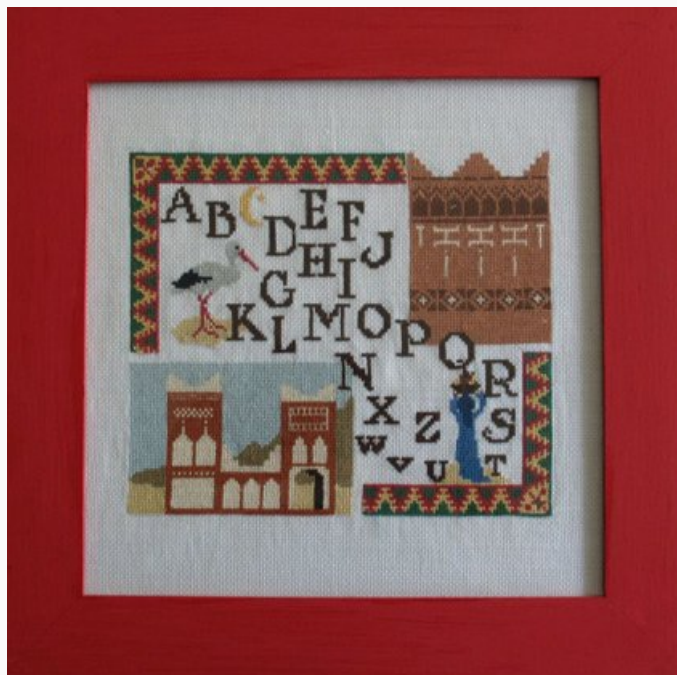

Cross Stitch Charts

Ait Benadou

da: Les grilles de Palmyre

Modello: SCHPALM-AB17

Ait Benadou
Cross-stitch chart inspired by the villages of the
South Morocco.
Stitches: 142 x 122.
The booklet contains: chart with symbols

Price: € 7.50 (incl. VAT)

Cross Stitch Charts

Boukhara

da: Les grilles de Palmyre

Modello: SCHPALM-BOU13

Boukhara

Price: € 7.50 (incl. VAT)