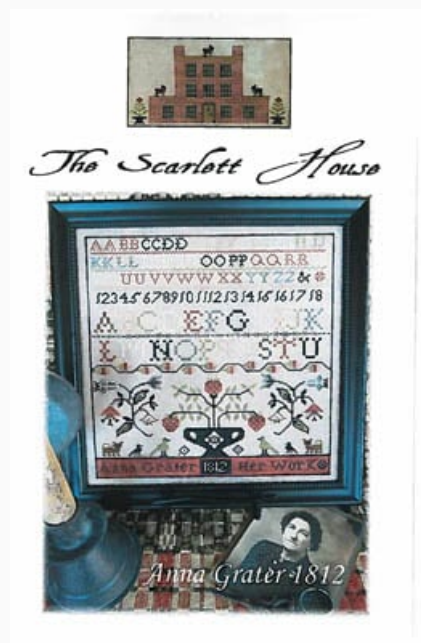

Cross Stitch Charts

Anna Grater 1812

da: The Scarlett House

Modello: SCHHOF18-1352

Anna Grater 1812

Price: € 19.96 (incl. VAT)