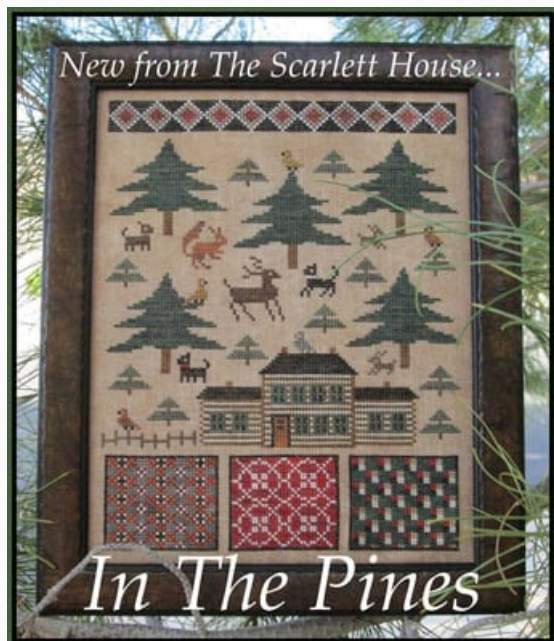

Cross Stitch Charts

In The Pines

da: The Scarlett House

Modello: SCHHOF14-2620

In The Pines

Price: € 14.97 (incl. VAT)