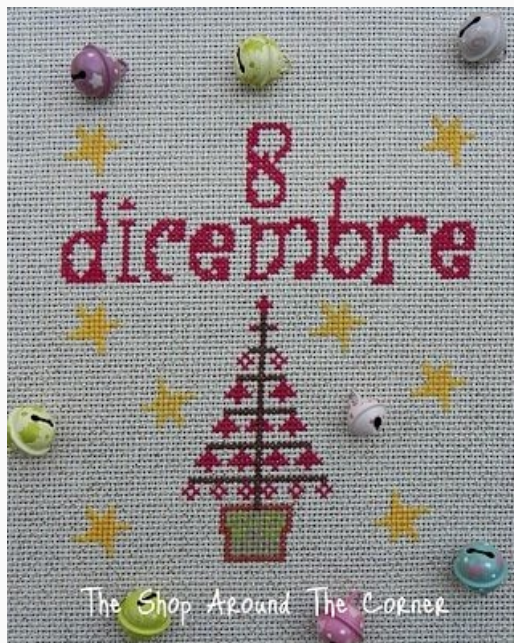

Cross Stitch Charts

8 Dicembre

da: Shop Around the Corner, The

Modello: SCHSAC-8dic-DD

8 Dicembre. Stitch count: 70 x 70.

Price: € 3.00 (incl. VAT)

Cross Stitch Charts

Cuori

da: Shop Around the Corner, The

Modello: SCHSAC-cuori-DD

Cuori. Stitch count: 83 x 55.

Price: € 3.00 (incl. VAT)

Cross Stitch Charts

Fiori

da: Shop Around the Corner, The

Modello: SCHSAC-fiori-DD

Cross Stitch Charts

The Snow Cip

da: Shop Around the Corner, The

Modello: SCHSAC-snowcip-DD

Snow Cip. Stitch count: 80 x 66.

Price: € 3.00 (incl. VAT)

Cross Stitch Charts

Sweet Candy

da: Shop Around the Corner, The

Modello: SCHSAC-sweetcandy-DD

Sweet Candy. Stitch count: 60 x 50.

Price: € 3.00 (incl. VAT)

Cross Stitch Charts

La Regina dell'Orto

da: Shop Around the Corner, The

Modello: SCHSAC-regina-DD