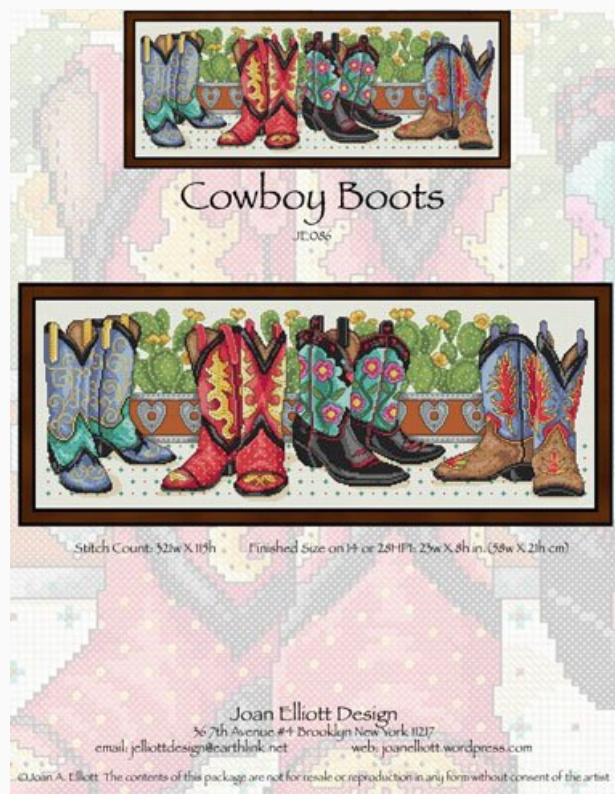

Cross Stitch Charts

Cowboy Boots

da: Joan Elliott

Modello: SCHJEL-JE086

Cowboy Boots
Stitches Count: 321 x 115

Price: € 18.32 (incl. VAT)