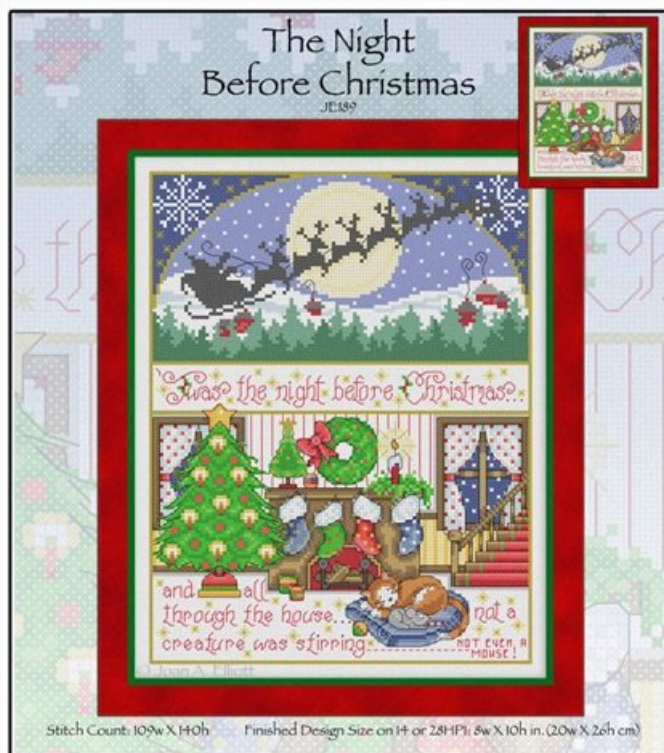

Cross Stitch Charts

The Night Before Christmas

da: Joan Elliott

Modello: SCHJEL-JE189

Stitch Count: 109 x 140

Price: € 18.32 (incl. VAT)