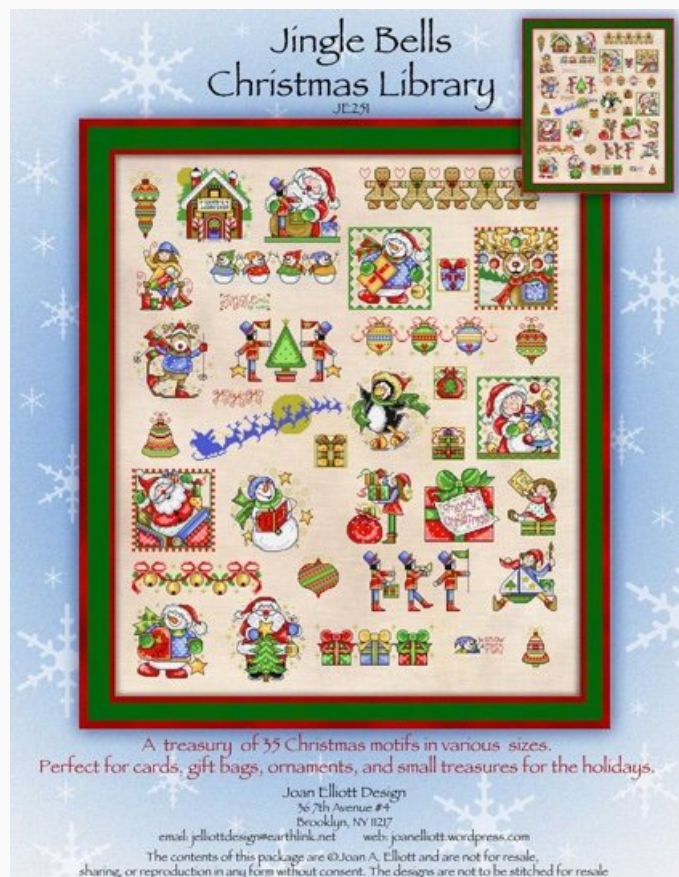

Cross Stitch Charts

Jingle Bells Christmas Library

da: Joan Elliott

Modello: SCHJEL-JE251

A treasury of 35 Christmas motifs in various sizes. Perfect for cards, gift bags, ornaments and small treasures for the holidays.

Price: € 23.01 (incl. VAT)