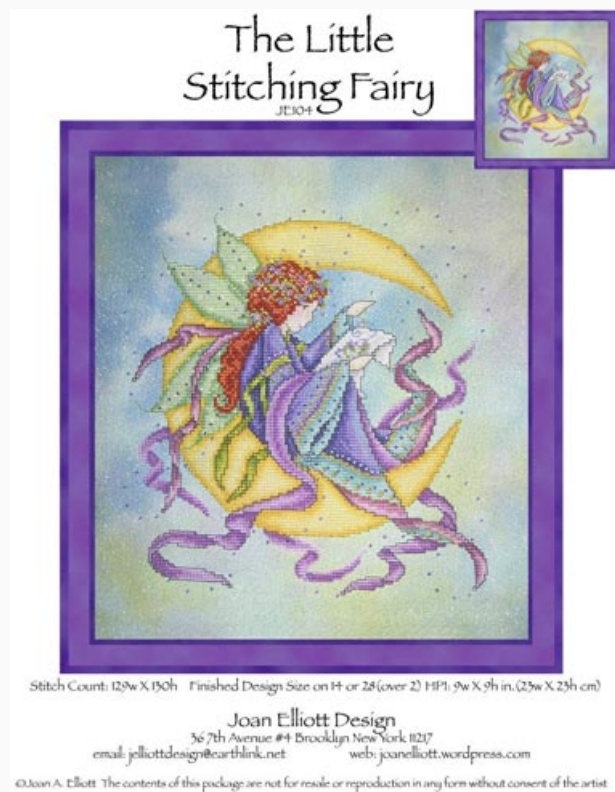

Cross Stitch Charts

The Little Stitching Fairy

da: Joan Elliott

Modello: SCHJEL-JE104

The Little Stitching Fairy
The most wanted chart, the one that everyone wanted, is finally here! Made and presented exclusively at our Festa del Ricamo, we must say that this design has truly been our luckycharm, so much that we decided to reproduce it on a collection of kitchen towels as well! Stitches Count: 129 w X 130h

Price: € 18.32 (incl. VAT)