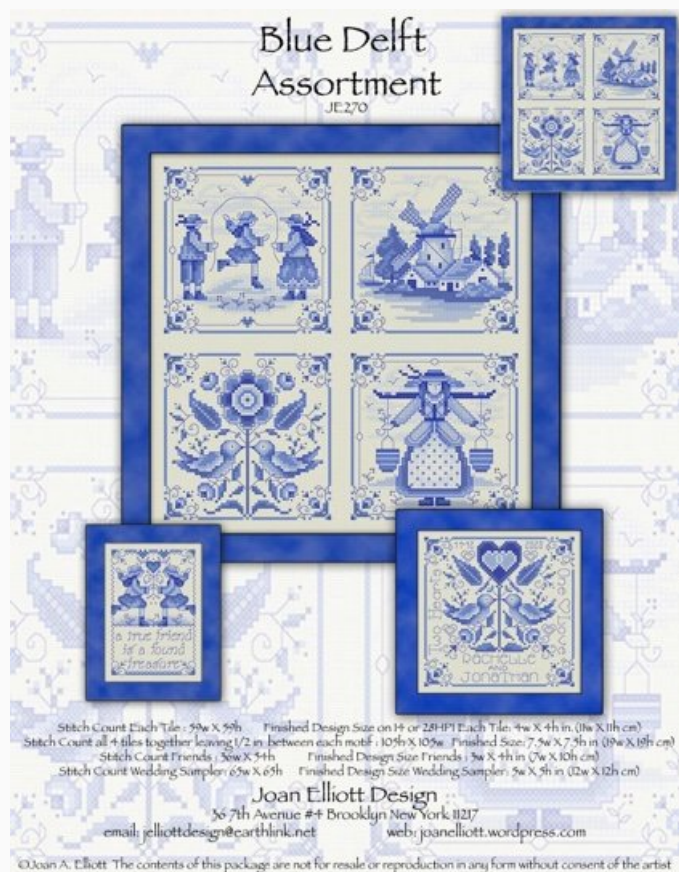

Cross Stitch Charts

Blue Delft Assortment

da: Joan Elliott

Modello: SCHJEL-JE270

Stitch Count: 59 x 59 (each tile), 36 x 54 (friends),
65 x 65 (wedding sampler)

Price: € 20.45 (incl. VAT)