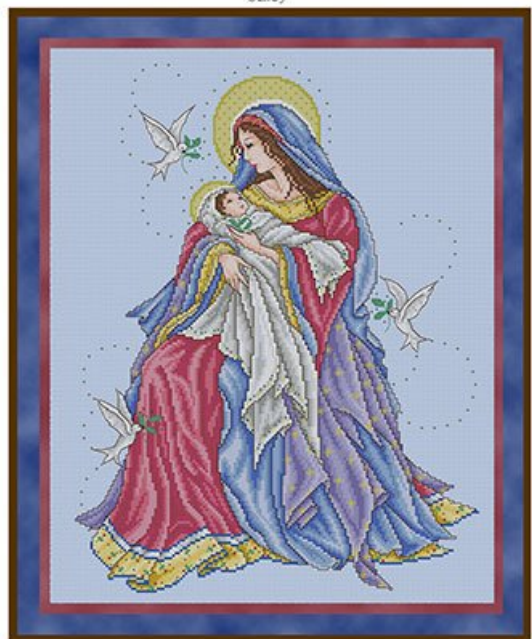

Cross Stitch Charts

Madonna & Child

da: Joan Elliott

Madonna & Child

Stitch Count: 158w X 207h Finished Design Size on 14 or 28 HPI 11w X 15h in. (28w X 38h cm)

Modello: SCHJEL-JE109

Madonna & Child
Stitches Count: 159 w X 207h

Price: € 18.32 (incl. VAT)