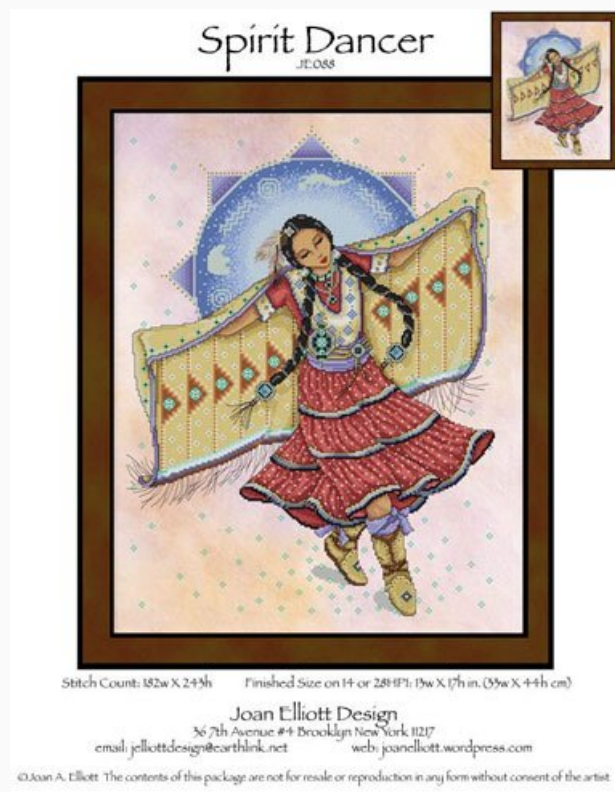

Cross Stitch Charts

Spirit Dancer

da: Joan Elliott

Modello: SCHJEL-JE088

Spirit Dancer
Stitches Count: 182 x 243

Price: € 18.32 (incl. VAT)

Cross Stitch Charts

Butterfly Fairy