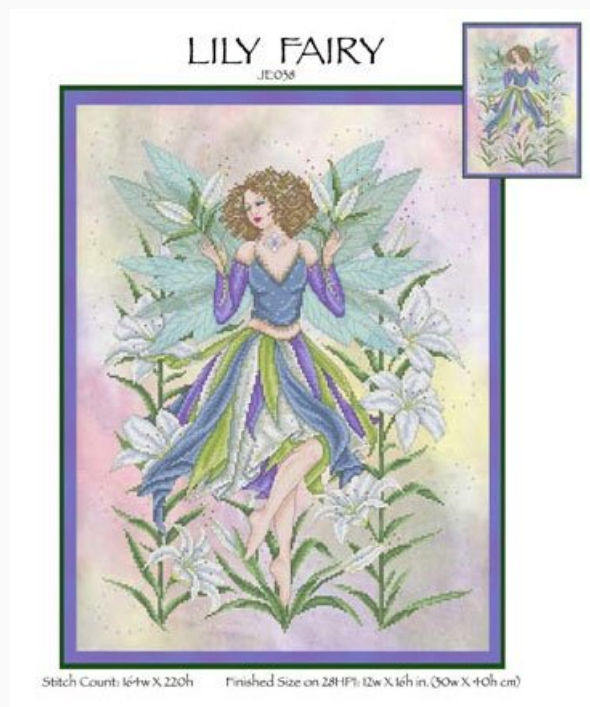

Luster

Cross Stitch Charts

Lily Fairy

da: Joan Elliott

Modello: SCHJEL-JE038

Lily Fairy
Stitches 164X220

Price: € 18.32 (incl. VAT)

Materials list: In the following page you will find the list of materials needed to complete the work.