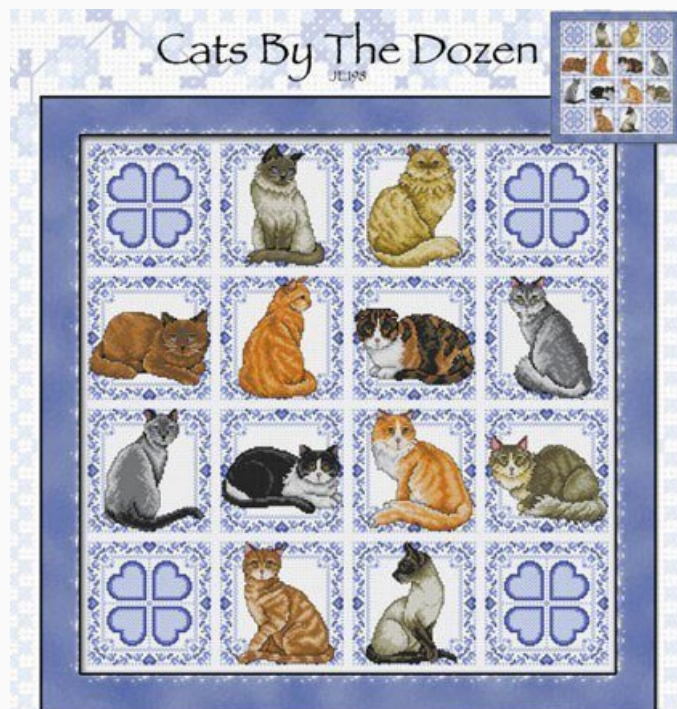

Cross Stitch Charts

Cats by the Dozen

da: Joan Elliott

Modello: SCHJEL-JE198

Stitch Count: 275 x 275

Price: € 23.55 (incl. VAT)

Stitch Count - Full Picture: 275w X 275h - Finished Size on 14- or 28 HPI: 19.5w X 19.5h in. (50w X 50h cm)
Stitch Count - Each Square: 65w X 65h - Finished size on 14- or 28 HPI: 4.5w X 4.5h in (12w X 12h cm)
** This design can also be stitch as an afghan using 20 count Lugana (36 X 55 in) from Zweigart
stitched over 2 and trimmed to 3.5in all around after finishing.

Joan Elliott Design

email: jelliottdesign@earthlink.net

web: joanelliott.wordpress.com

©Joan A. Elliott. The contents of this package are not for resale or reproduction in any form without consent of the artist