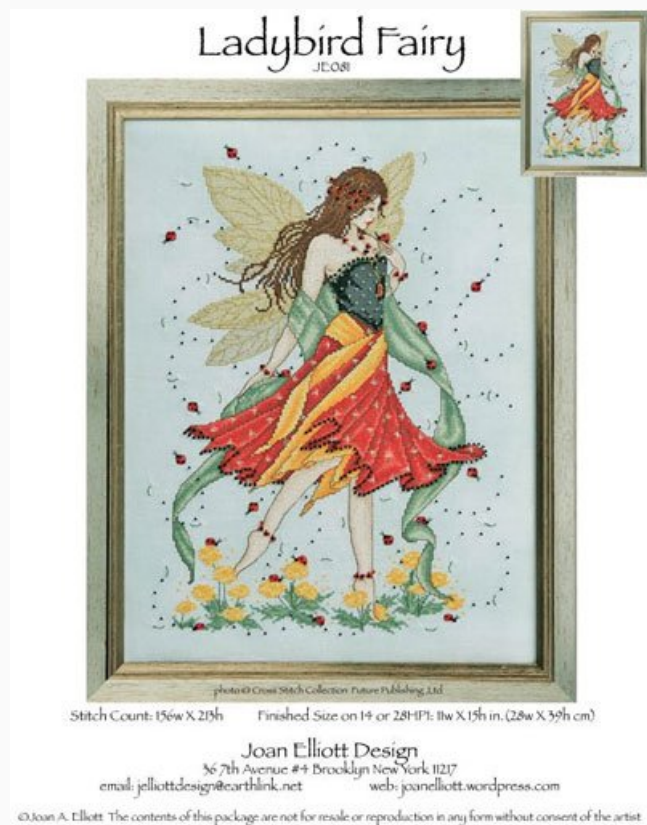

Silverlined

Cross Stitch Charts

Ladybird Fairy

da: Joan Elliott

Modello: SCHJEL-JE081

Ladybird Fairy
Stitches Count: 156 x 213

Price: € 18.32 (incl. VAT)

Materials list: In the following page you will find the list of materials needed to complete the work.