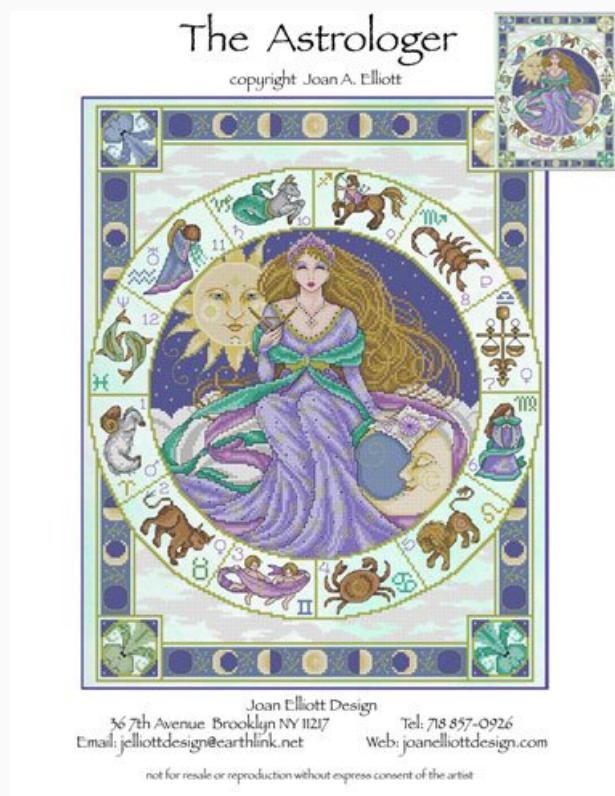

Cross Stitch Charts

The Astrologer

da: Joan Elliott

Modello: SCHJEL-JE025

The Astrologer
Stitch count: 186 x 244

Price: € 18.32 (incl. VAT)

Materials list: In the following page you will find the list of materials needed to complete the work.