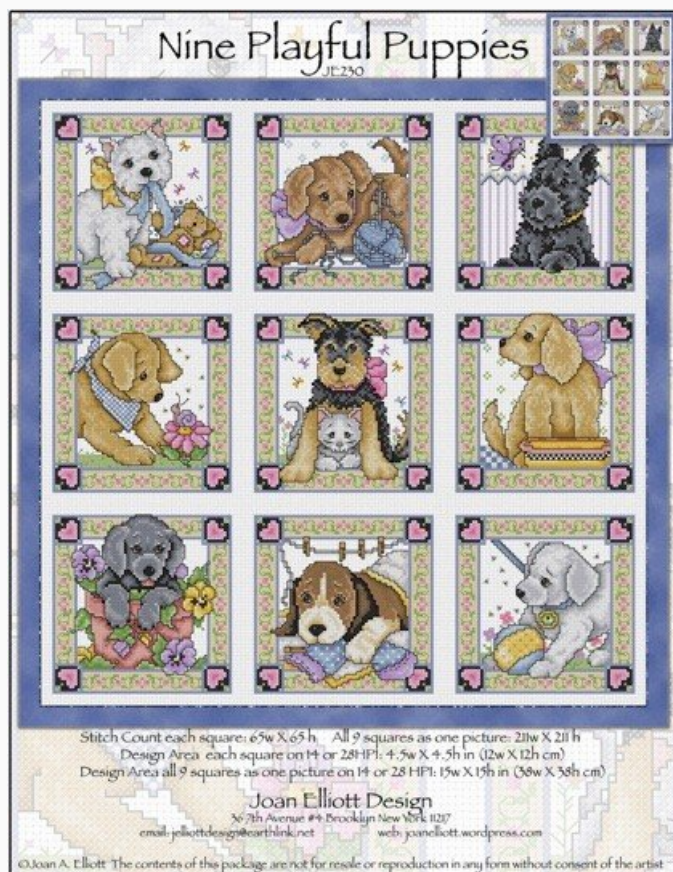

Cross Stitch Charts

Nine Playful Puppies

da: Joan Elliott

Modello: SCHJEL-JE230

Stitches Count: 211 x 211 (65 x 65 ea)

Price: € 20.45 (incl. VAT)