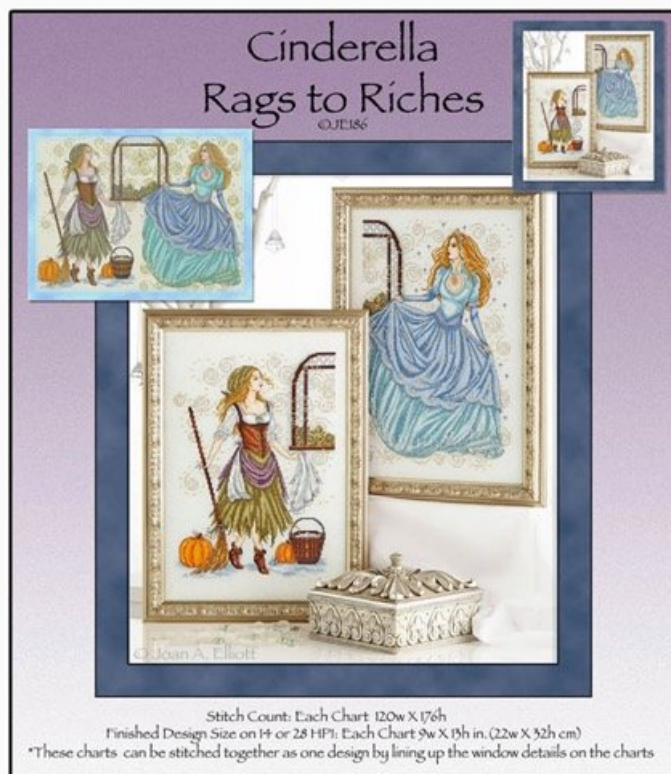

Modello: SCHJEL-JE188

A house is not a Home without a Cat!
Stitch Count 111 x 155

Price: € 18.32 (incl. VAT)

Cross Stitch Charts

Cinderella Rags to Riches

da: Joan Elliott

Modello: SCHJEL-JE186

Stitch Count: 120 x 176