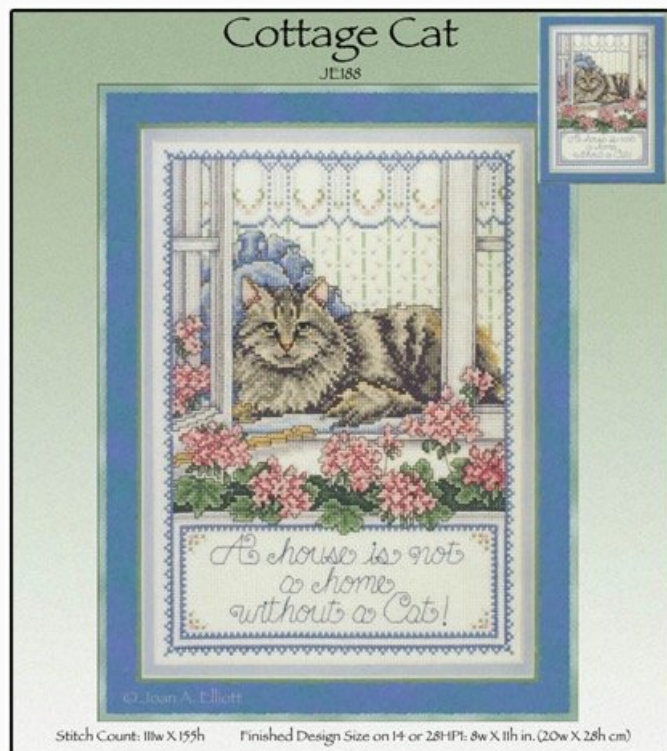

Cross Stitch Charts

Cottage Cat

da: Joan Elliott

Modello: SCHJEL-JE188

A house is not a Home without a Cat!
Stitch Count 111 x 155

Price: € 18.32 (incl. VAT)