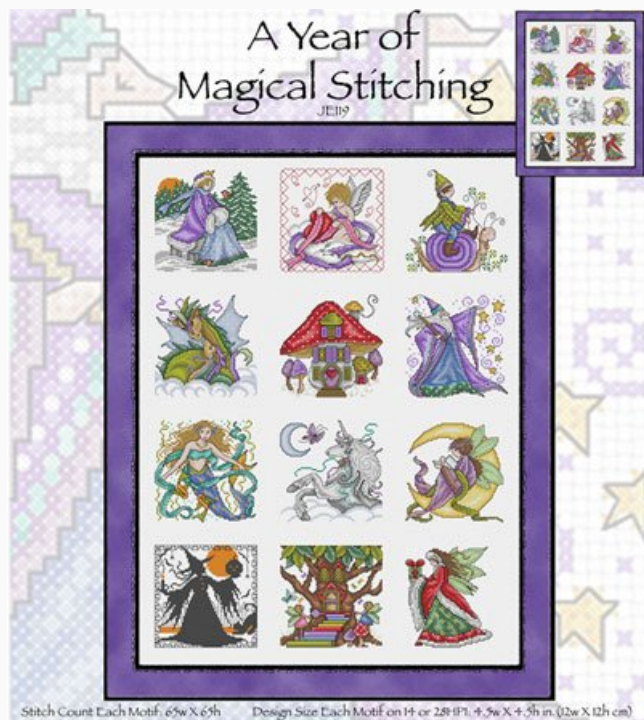

Cross Stitch Charts

A Year of Magical Stitching

da: Joan Elliott

Modello: SCHJEL-JE119

A Year of Magical Stitching
Stitches Count: 65 x 65

Price: € 18.32 (incl. VAT)