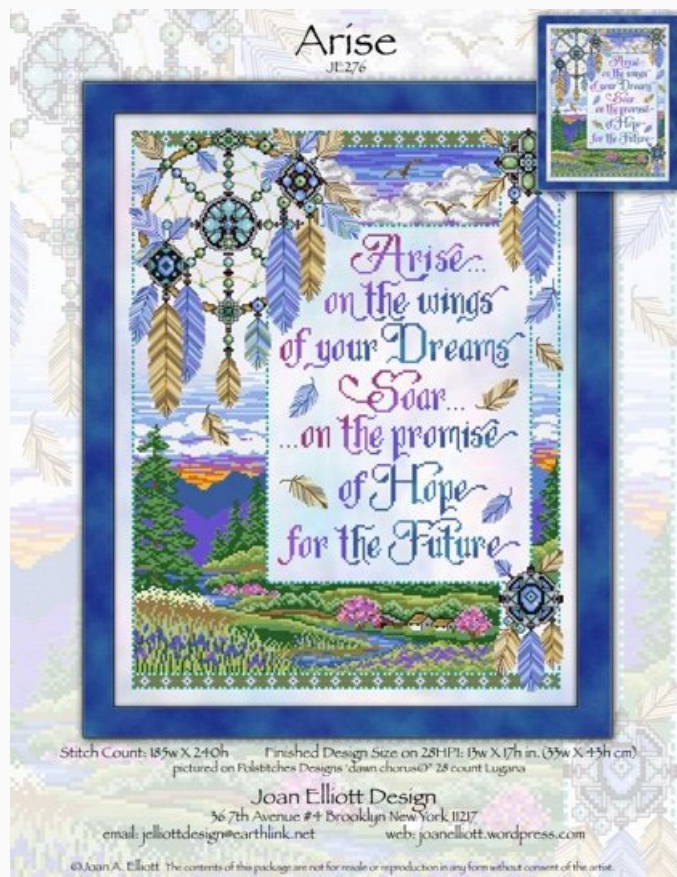

Cross Stitch Charts

Arise

da: Joan Elliott

Modello: SCHJEL-JE276

Stitch Count: 185 x 240

Price: € 20.45 (incl. VAT)