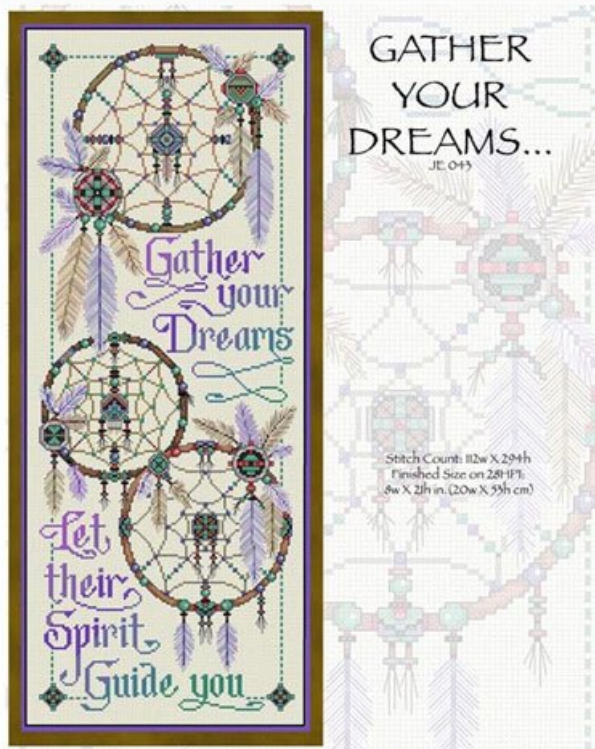

Cross Stitch Charts

Gather your Dreams

da: Joan Elliott

Modello: SCHJEL-JE043

Gather your Dreams

Price: € 18.32 (incl. VAT)