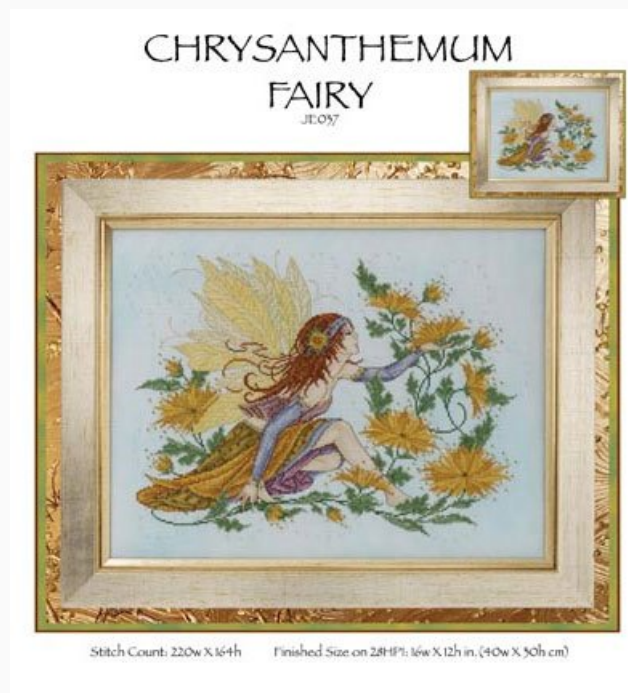

Luster

Cross Stitch Charts

Lily Fairy

da: Joan Elliott

Modello: SCHJEL-JE038

Lily Fairy
Stitches 164X220

Price: € 18.32 (incl. VAT)

Materials list: In the following page you will find the list of materials needed to complete the work.

Silverlined

Cross Stitch Charts

Chrysanthemum Fairy

da: Joan Elliott

Modello: SCHJEL-JE037

Chrysanthemum Fairy

Price: € 18.32 (incl. VAT)

Cross Stitch Charts