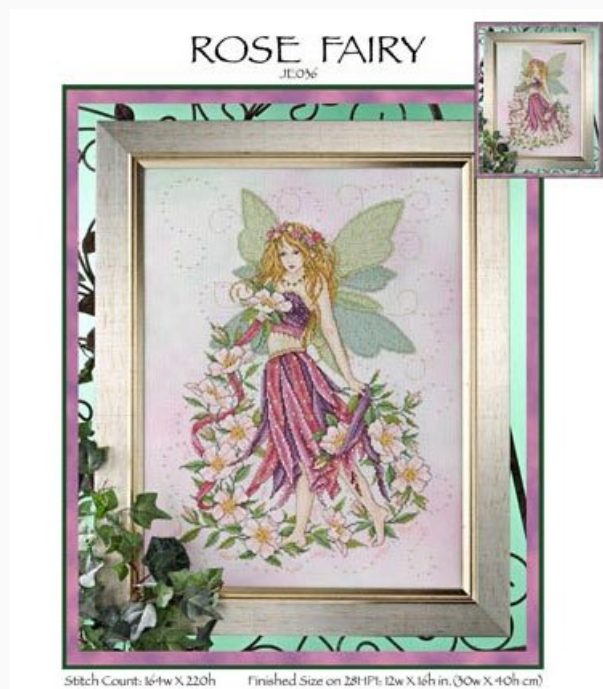

Cross Stitch Charts

Rose Fairy

da: Joan Elliott

Modello: SCHJEL-JE036

Rose Fairy
Stitches 164x220.

Price: € 18.32 (incl. VAT)

Materials list: In the following page you will find the list of materials needed to complete the work.