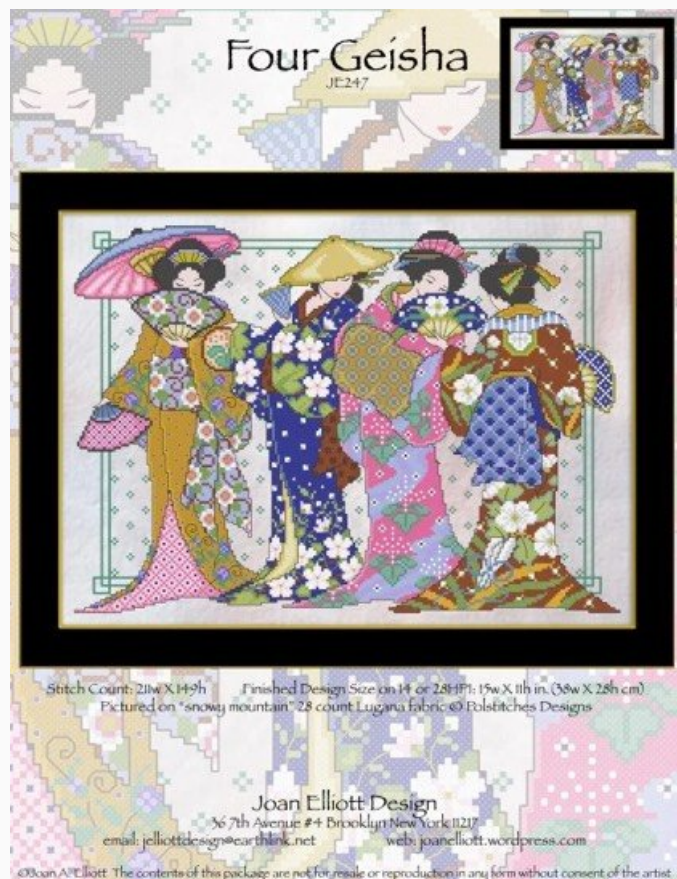

Cross Stitch Charts

Four Geisha

da: Joan Elliott

Modello: SCHJEL-JE247

Stitch Count: 211 x 149

Price: € 18.32 (incl. VAT)