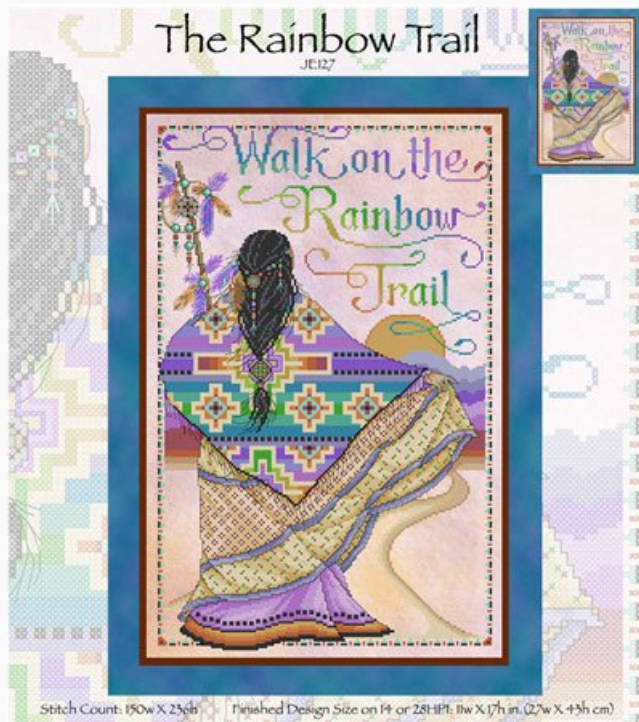

Spirit Of The Season

da: Joan Elliott

Modello: SCHJEL-JE126

Spirit Of The Season
Stitches Count: 199 x 257

Price: € 18.32 (incl. VAT)

Cross Stitch Charts

The Rainbow Trail

da: Joan Elliott