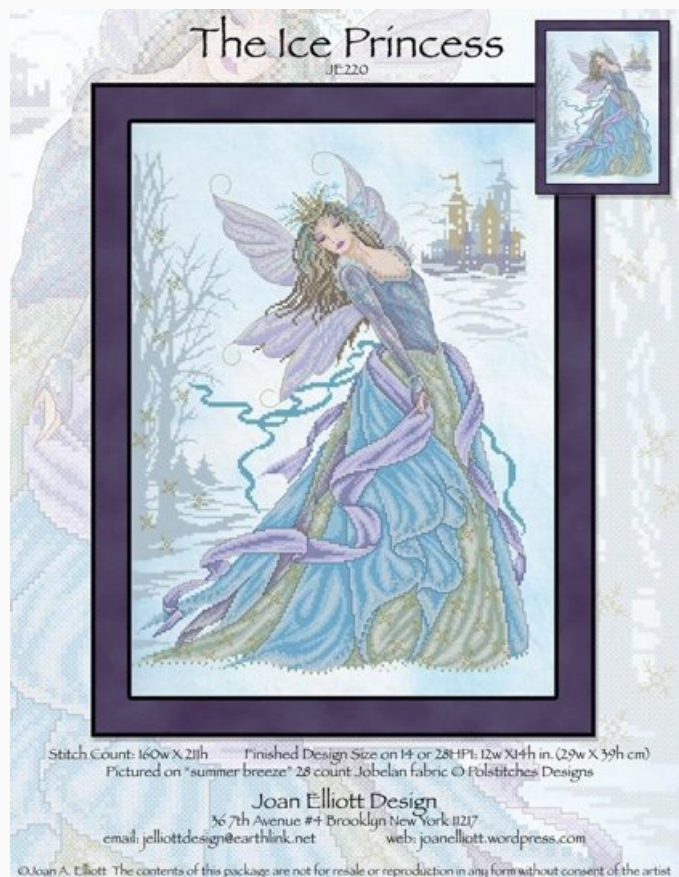

Cross Stitch Charts

The Ice Princess

da: Joan Elliott

Modello: SCHJEL-JE220

Stitches Count: 160 x 211

Price: € 20.45 (incl. VAT)