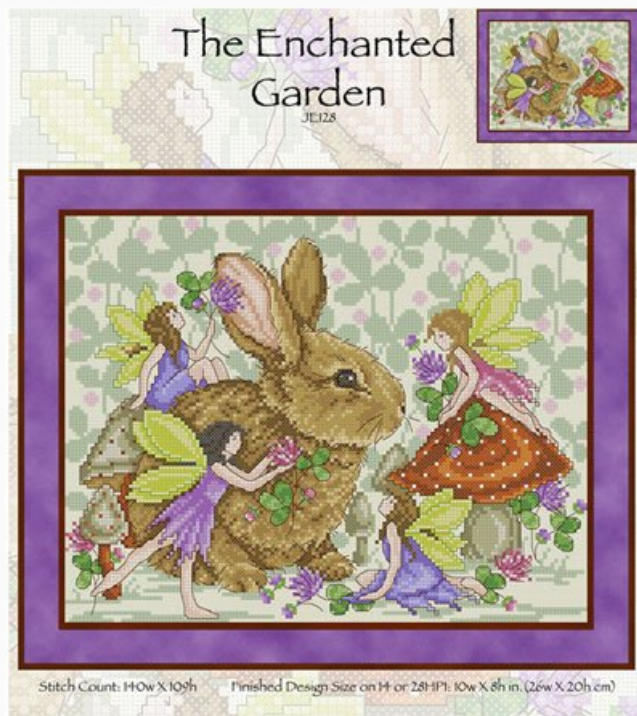

Modello: SCHJEL-JE127

The Rainbow Trail
Stitches Count: 150 x 236

Price: € 18.32 (incl. VAT)

Cross Stitch Charts

The Enchanted Garden

da: Joan Elliott

Modello: SCHJEL-JE128

The Enchanted Garden
Stitches Count: 140 x 109