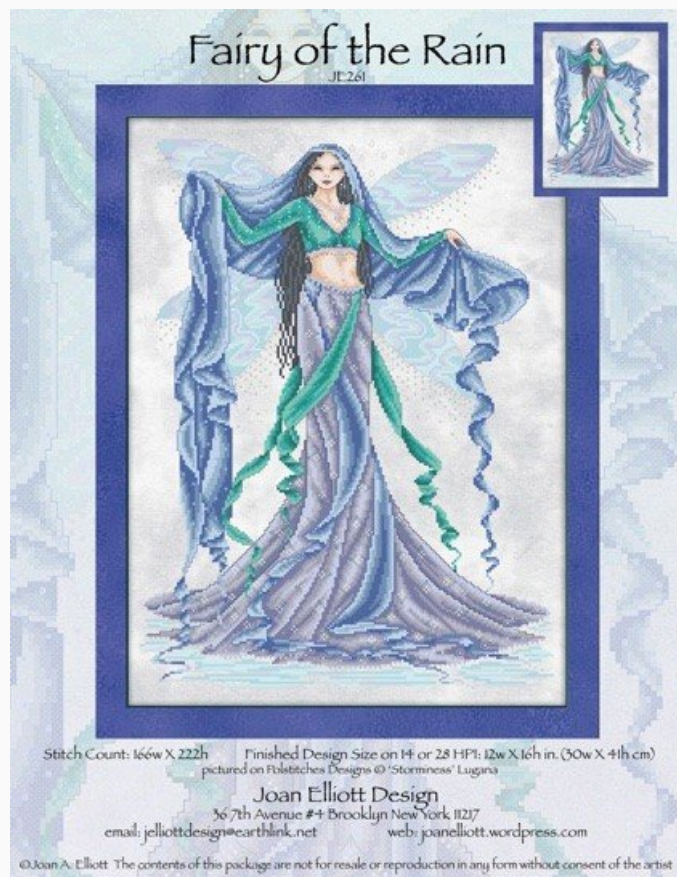

Cross Stitch Charts

Fairy of the Rain

da: Joan Elliott

Modello: SCHJEL-JE261

Stitch Count: 166 x 222

Price: € 20.45 (incl. VAT)

Materials list: In the following page you will find the list of materials needed to complete the work.