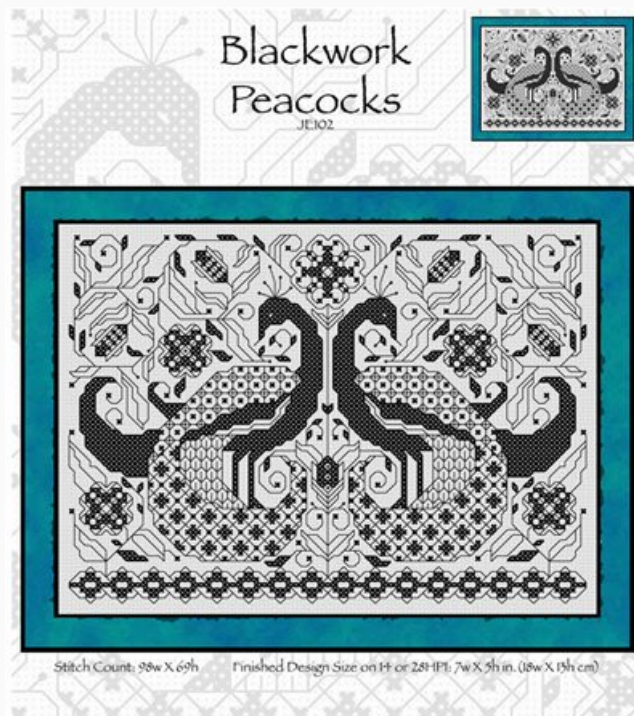

Cross Stitch Charts

Blackwork Peacocks

da: Joan Elliott

Modello: SCHJEL-JE102

Blackwork Peacocks
Stitches Count: 98 x 69

Price: € 18.32 (incl. VAT)