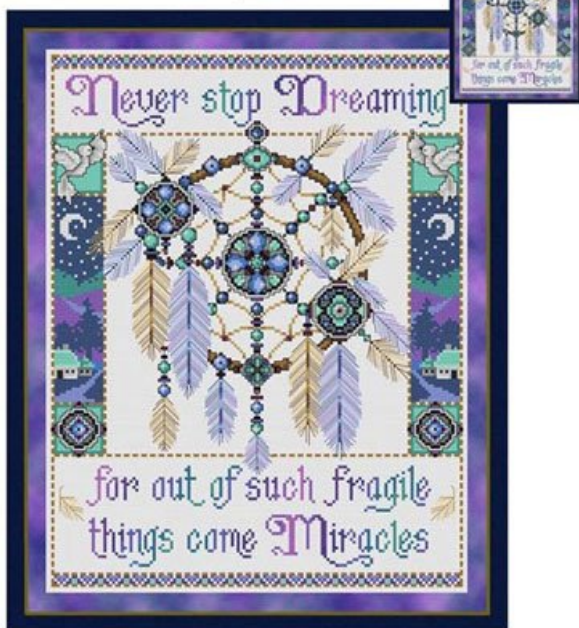

Cross Stitch Charts

Never Stop Dreaming

da: Joan Elliott

Never Stop Dreaming
JE044

Stitch Count: 142w X 184h Finished Size on 14 H17 or 28 H17 (over 2): 10w X 15h in. (26w X 35h cm)

Modello: SCHJEL-JE044

Never Stop Dreaming

Price: € 18.32 (incl. VAT)