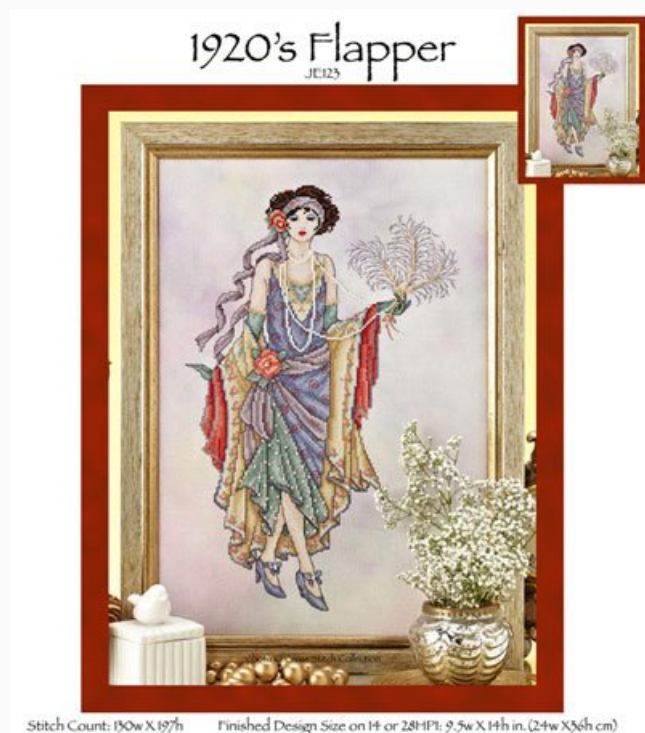

4130

Cross Stitch Charts

1920's Flapper

da: Joan Elliott

Modello: SCHJEL-JE123

1920's Flapper
Stitches Count: 130 x 197

Price: € 18.32 (incl. VAT)

Materials list: In the following page you will find the list of materials needed to complete the work.