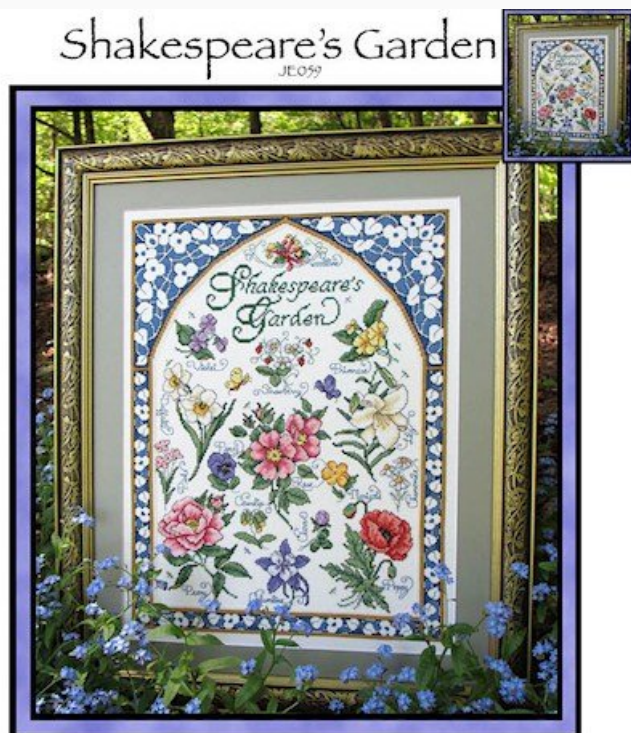

Cross Stitch Charts

Shakespeare's Garden

da: Joan Elliott

Stitch Count: 176w X 232h Finished Design Size on 14 or 28-1PI: 12.5w X 16.5h in. (32w X 42h cm)

Joan Elliott Design
36 7th Avenue #4 Brooklyn New York 11217
email: jelliottdesign@earthlink.net web: joanelliott.wordpress.com