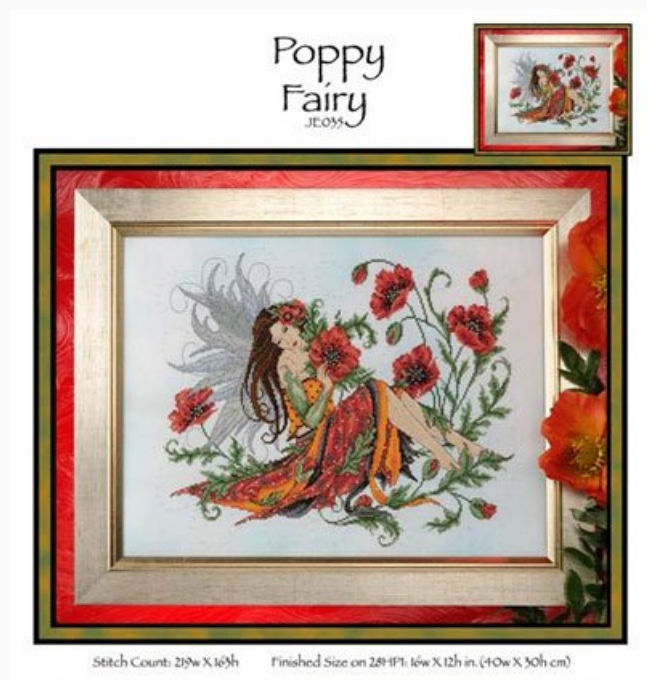

Cross Stitch Charts

Poppy Fairy

da: Joan Elliott

Modello: SCHJEL-JE035

Poppy Fairy
Stitch count: 219W x 163H

Price: € 18.32 (incl. VAT)

Materials list: In the following page you will find the list of materials needed to complete the work.