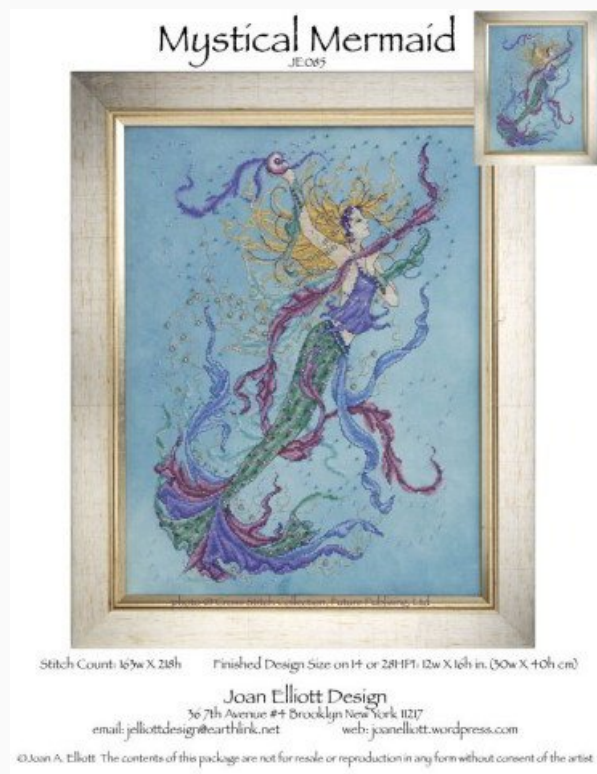

Cross Stitch Charts

The Little Stitching Fairy

da: Joan Elliott

Modello: SCHJEL-JE104

The Little Stitching Fairy
The most wanted chart, the one that everyone wanted, is finally here! Made and presented exclusively at our Festa del Ricamo, we must say that this design has truly been our luckycharm, so much that we decided to reproduce it on a collection of kitchen towels as well! Stitches Count: 129 w X 130h

Price: € 18.32 (incl. VAT)

Cross Stitch Charts

Summer Goddess

da: Joan Elliott

Modello: SCHJEL-JE064

Summer Goddess
Stitches Count: 119 w X 147h

Price: € 18.32 (incl. VAT)

Cross Stitch Charts

Mystical Mermaid

da: Joan Elliott

Modello: SCHJEL-JE085

Mystical Mermaid
Stitches Count: 163 w X 218h

Price: € 18.32 (incl. VAT)

Cross Stitch Charts

Sweet Pea Fairy

da: Joan Elliott