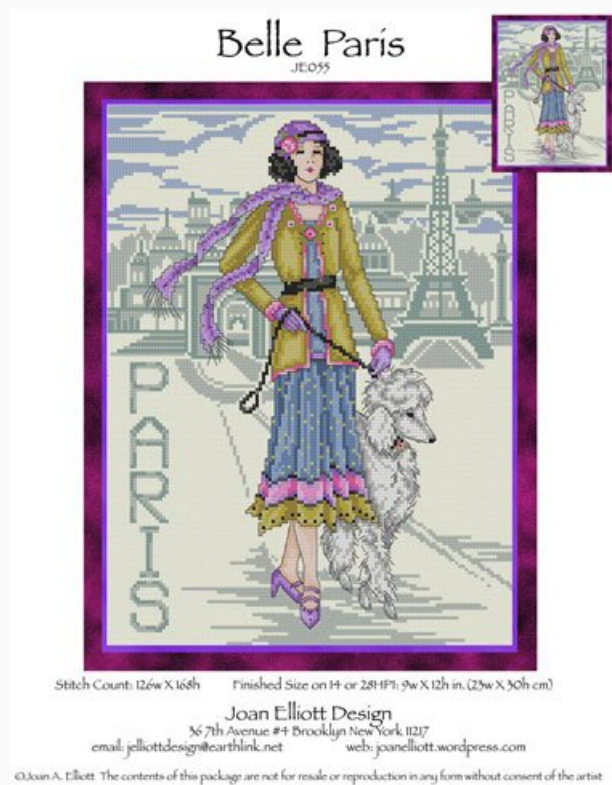

Cross Stitch Charts

Belle Paris

da: Joan Elliott

Modello: SCHJEL-JE055

Belle Paris
Stitches 126x168

Price: € 18.32 (incl. VAT)

Materials list: In the following page you will find the list of materials needed to complete the work.