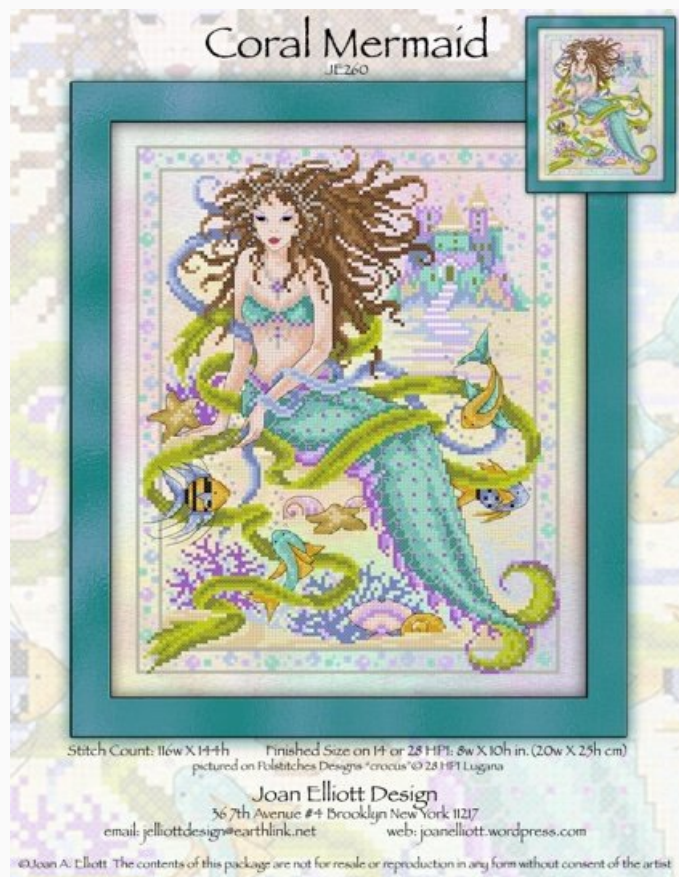

Cross Stitch Charts

Coral Mermaid

da: Joan Elliott

Modello: SCHJEL-JE260

Stitch Count: 116 x 144

Price: € 20.45 (incl. VAT)