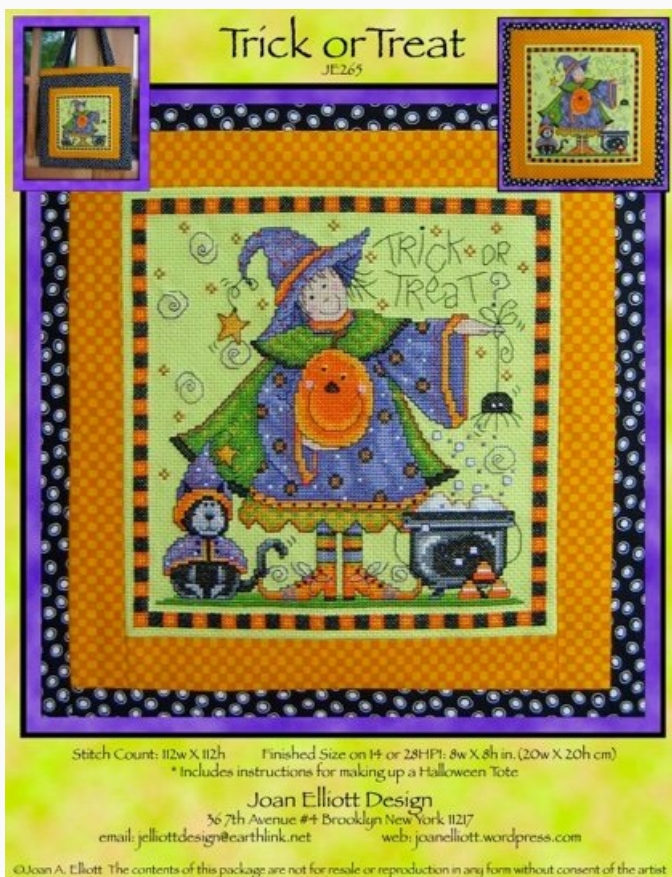

Cross Stitch Charts

Trick or Treat

da: Joan Elliott

Modello: SCHJEL-JE265

Stitch Count: 112 x 112

Price: € 20.45 (incl. VAT)