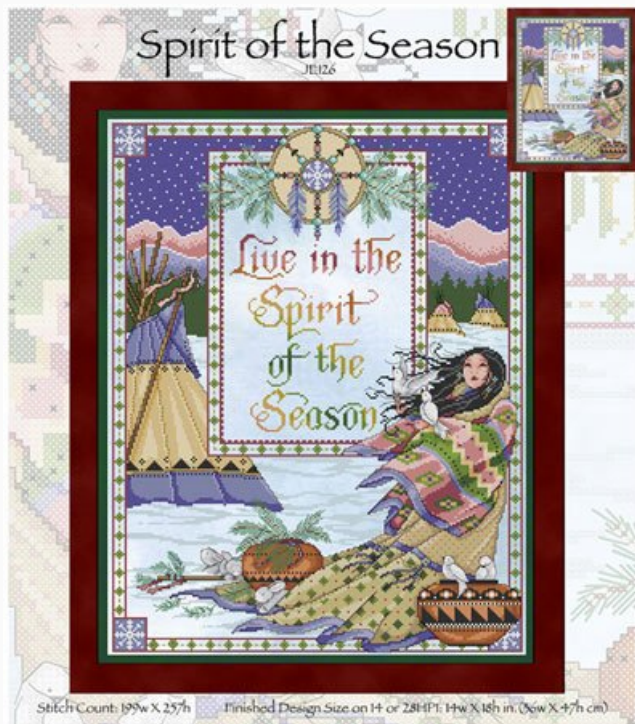

Spirit Of The Season

da: Joan Elliott

Modello: SCHJEL-JE126

Spirit Of The Season
Stitches Count: 199 x 257

Price: € 18.32 (incl. VAT)

Cross Stitch Charts

The Rainbow Trail

da: Joan Elliott