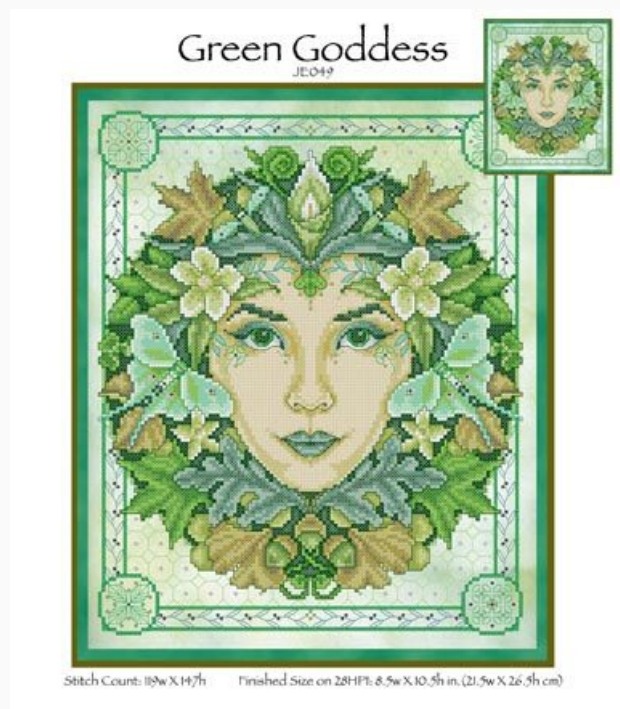

Cross Stitch Charts

Green Goddess

da: Joan Elliott

Modello: SCHJEL-JE039

Green Goddess
Stitches 119x147

Price: € 18.32 (incl. VAT)

Materials list: In the following page you will find the list of materials needed to complete the work.