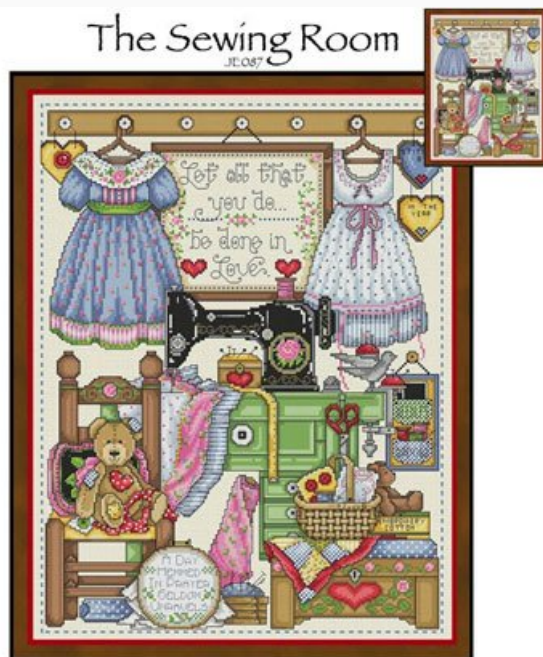

Cross Stitch Charts

The Sewing Room

da: Joan Elliott

Stitch Count: 175w X 231h Finished Size on 14- or 28#F1: 15w X 17h in. (32w X 50h cm)

Joan Elliott Design
36 7th Avenue #4 Brooklyn New York 11217
email: jelliottdesign@earthlink.net web: joanelcott.wordpress.com

©Joan A. Elliott The contents of this package are not for resale or reproduction in any form without consent of the artist

Modello: SCHJEL-JE087

The Sewing Room
Stitches Count: 175 x 231

Price: € 18.32 (incl. VAT)

Materials list: In the following page you will find the list of materials needed to complete the work.