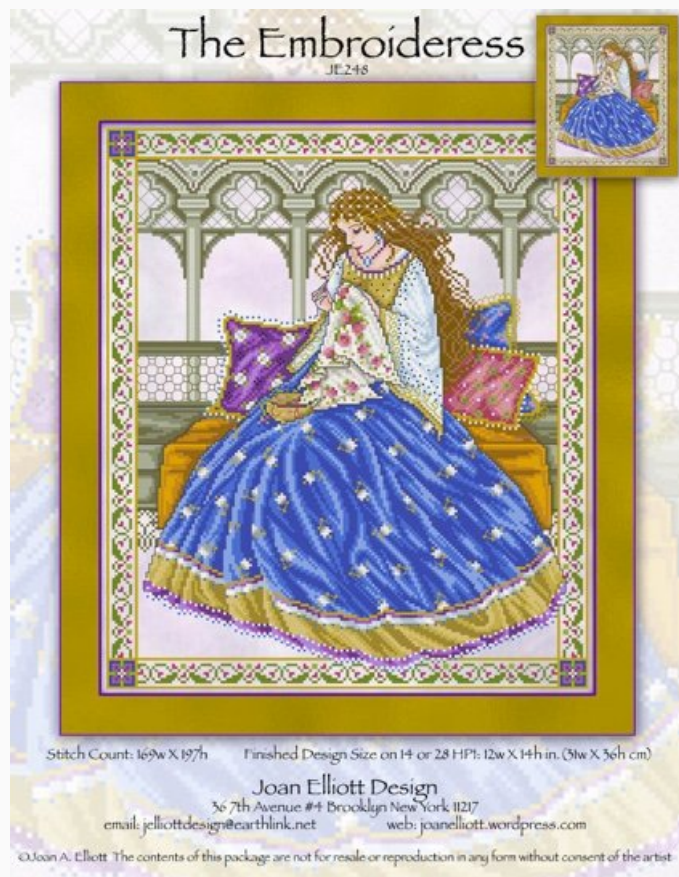

Cross Stitch Charts

The Embroideress

da: Joan Elliott

Modello: SCHJEL-JE248

Stitch Count: 169 x 197

Price: € 18.32 (incl. VAT)

Materials list: In the following page you will find the list of materials needed to complete the work.