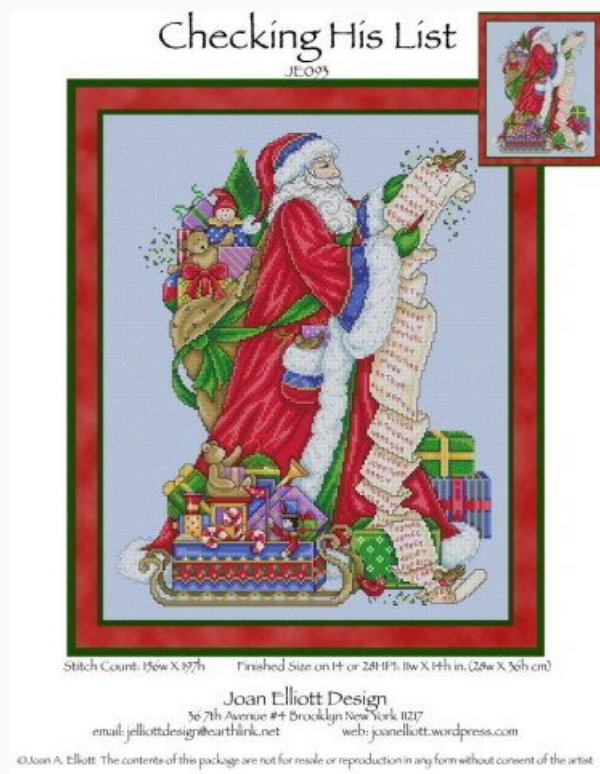

Cross Stitch Charts

Checking His List

da: Joan Elliott

Modello: SCHJEL-JE093

Checking His List
Stitches Count: 156 w X 197h

Price: € 18.32 (incl. VAT)