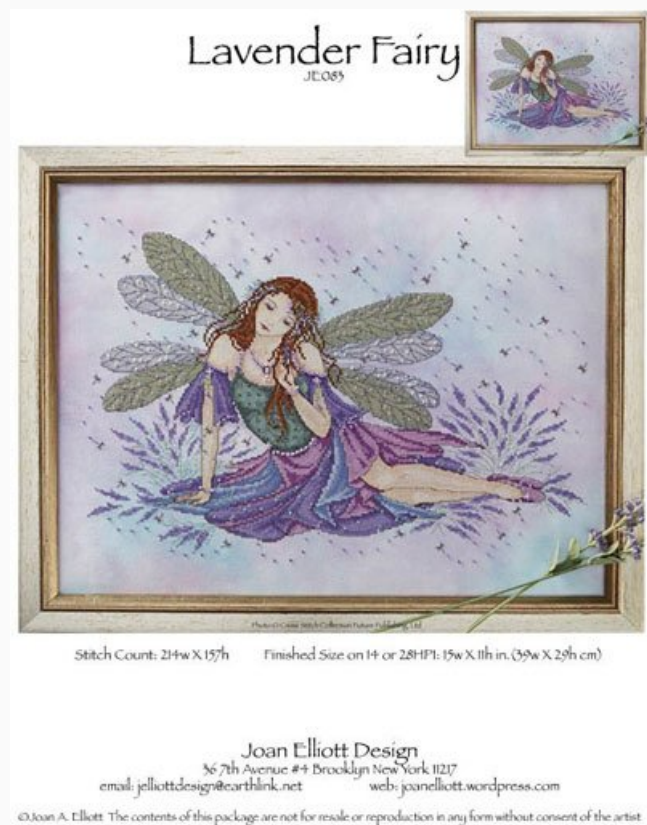

Cross Stitch Charts

Lavender Fairy

da: Joan Elliott

Modello: SCHJEL-JE083

Lavender Fairy
Stitches Count: 214 x 157

Price: € 18.32 (incl. VAT)