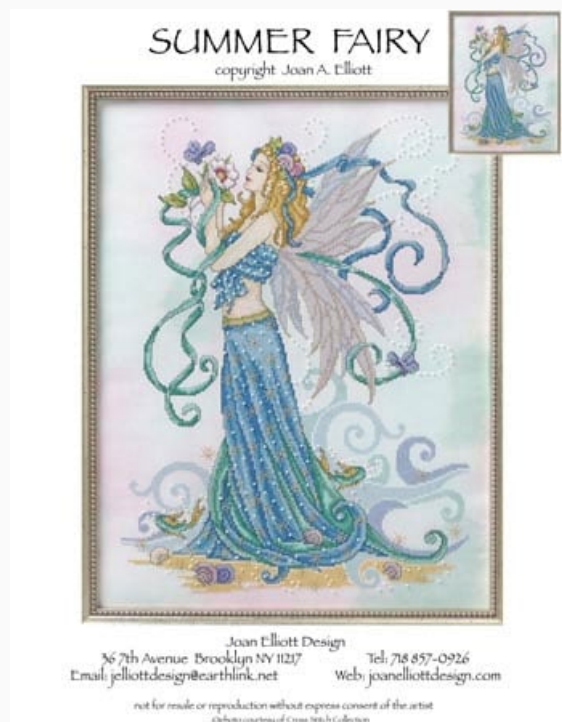

Cross Stitch Charts

Summer Fairy

da: Joan Elliott

Modello: SCHJEL-JE002

Summer Fairy

Price: € 18.32 (incl. VAT)

Materials list: In the following page you will find the list of materials needed to complete the work.