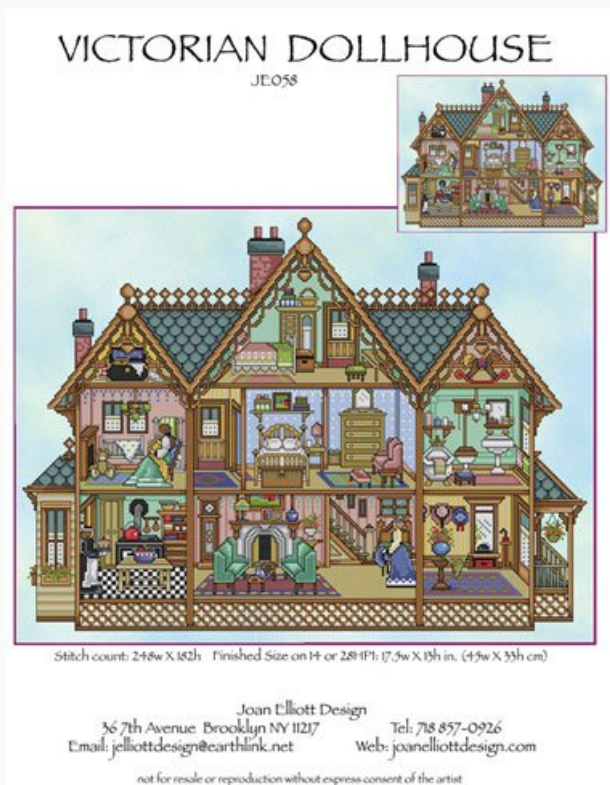

Cross Stitch Charts

Victorian Dollhouse

da: Joan Elliott

Modello: SCHJEL-JE058

Victorian Dollhouse

Price: € 18.32 (incl. VAT)