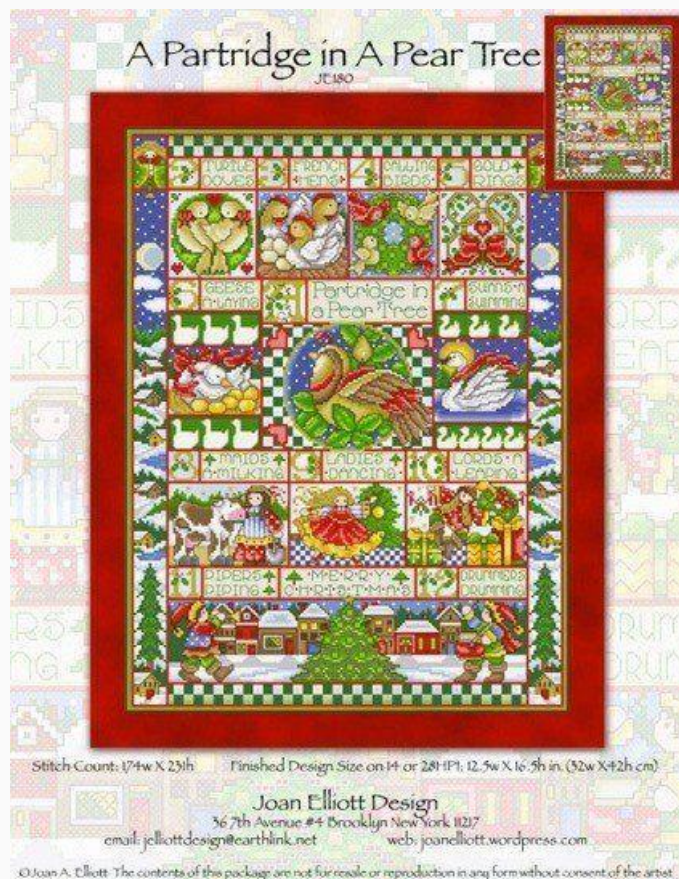

Price: € 18.32 (incl. VAT)

Cross Stitch Charts

The family tree

da: Joan Elliott

Modello: SCHJEL-JE101

Enjoy retracing your whole family history with this beautiful chart.

Stitches Count: 267 x 211

Price: € 20.45 (incl. VAT)

Cross Stitch Charts

A Partridge in A Pear Tree

da: Joan Elliott

Modello: SCHJEL-JE180

Cross stitch chart with various winter landscapes that are around a partridge.
Stitch Count: 174 x 231

Price: € 20.45 (incl. VAT)