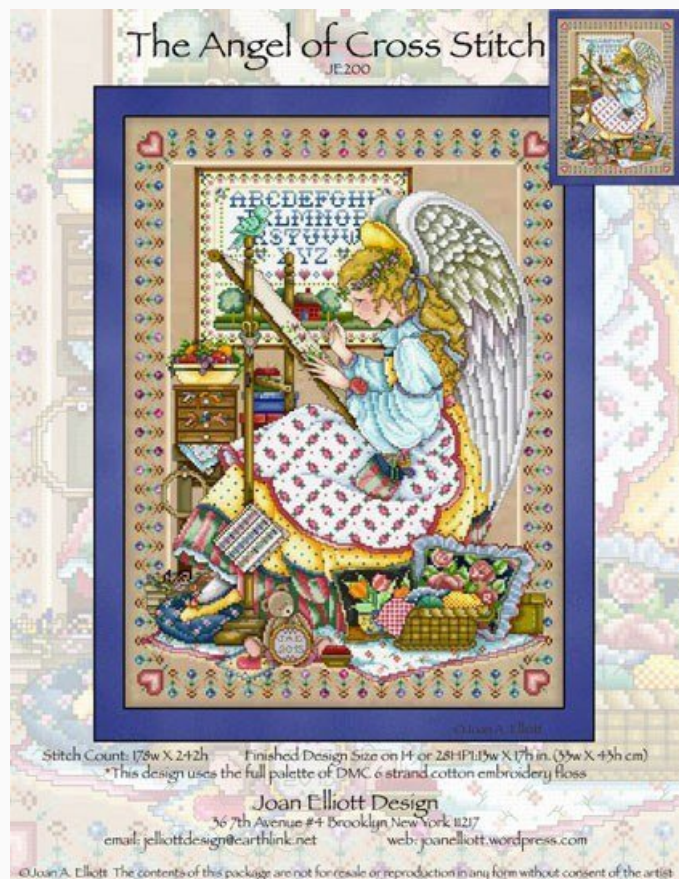

Cross Stitch Charts

The Angel of Cross Stitch

da: Joan Elliott

Modello: SCHJEL-JE200

Stitch Count: 178 x 242

Price: € 20.45 (incl. VAT)