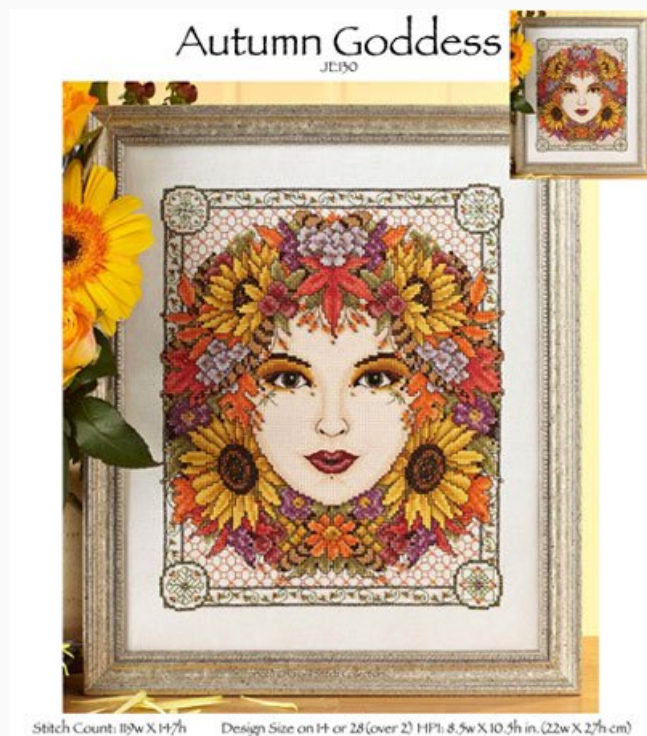

Cross Stitch Charts

Autumn Goddess

da: Joan Elliott

Modello: SCHJEL-JE130

Autumn Goddess
Stitches Count: 119 w X 147h

Price: € 18.32 (incl. VAT)