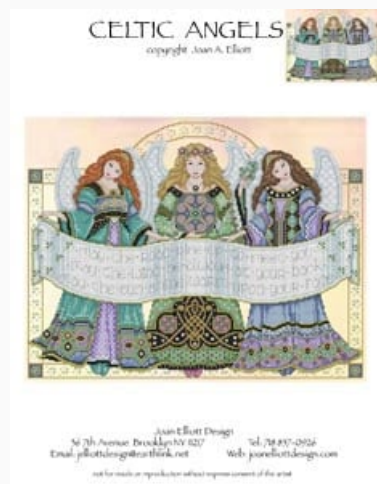

Cross Stitch Charts

Celtic Angels

da: Joan Elliott

Modello: SCHJEL-JE010

Celtic Angels
Stitch Count: 242 x 186

Price: € 18.32 (incl. VAT)

Materials list: In the following page you will find the list of materials needed to complete the work.