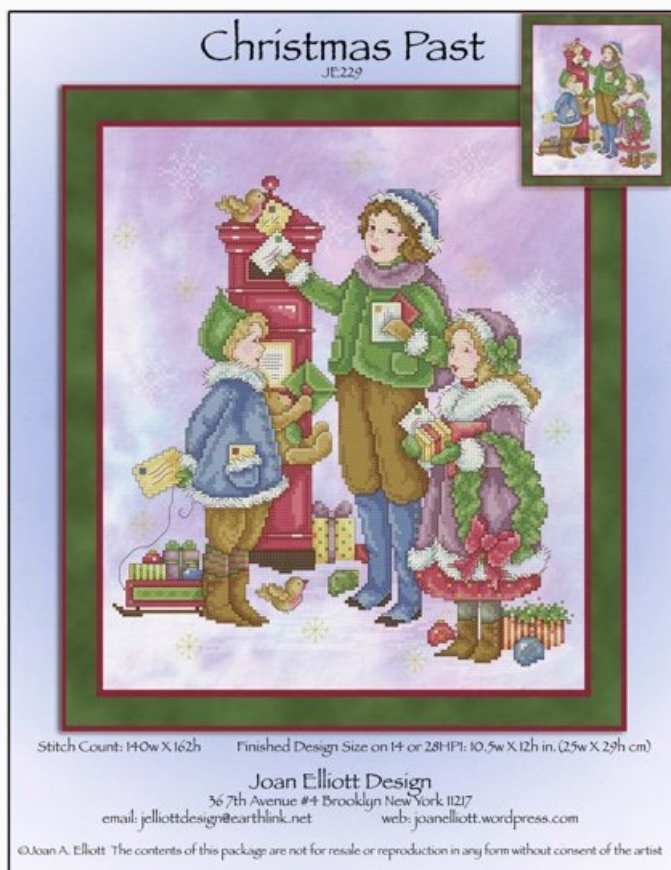

Cross Stitch Charts

Christmas Past

da: Joan Elliott

Modello: SCHJEL-JE229

Stitches Count: 140 x 162

Price: € 18.32 (incl. VAT)