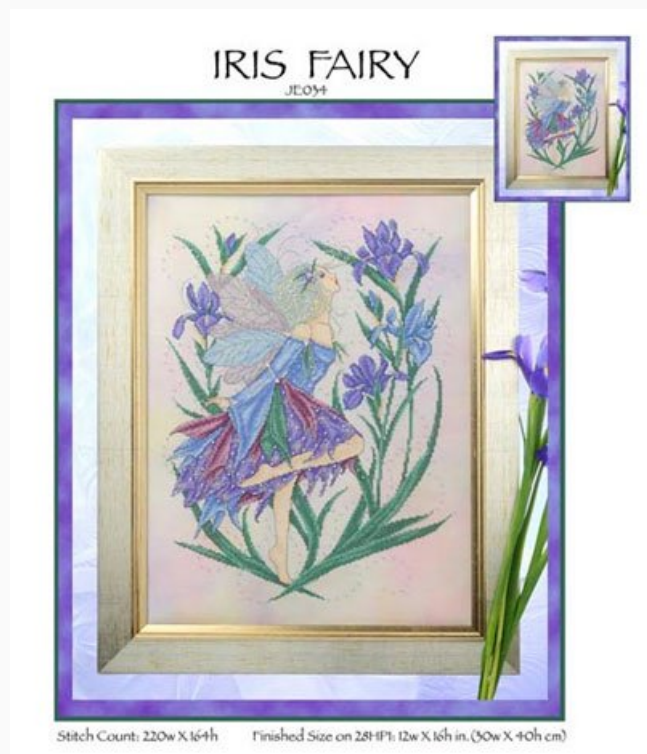

Cross Stitch Charts

Iris Fairy

da: Joan Elliott

Modello: SCHJEL-JE034

Iris Fairy
Stitch count: 220W x 164H

Price: € 18.32 (incl. VAT)

Materials list: In the following page you will find the list of materials needed to complete the work.