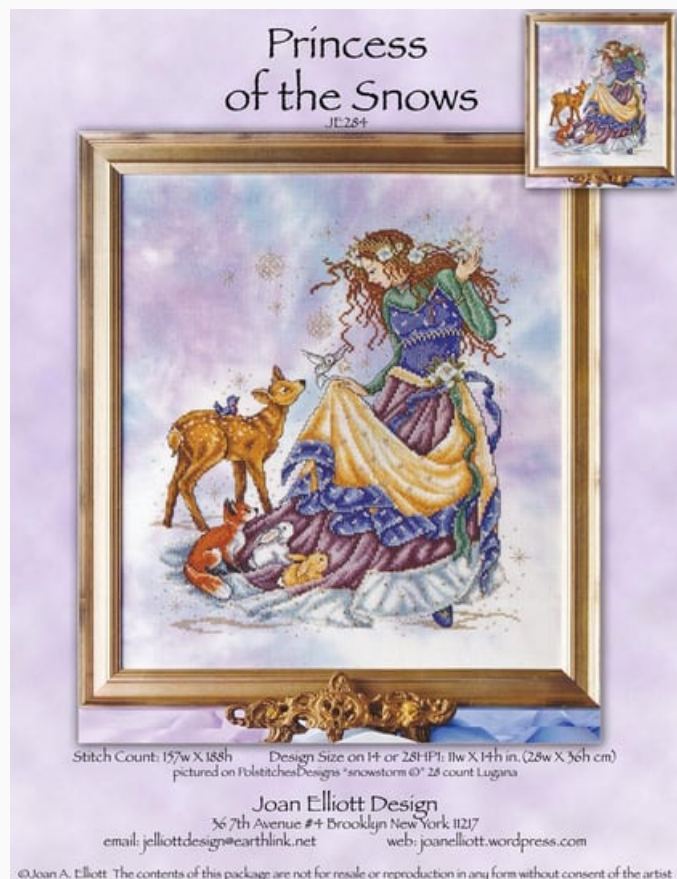

Cross Stitch Charts

Princess of the Snows

da: Joan Elliott

Modello: SCHJEL-JE284

Stitch Count: 157 x 188

Price: € 20.45 (incl. VAT)

Materials list: In the following page you will find the list of materials needed to complete the work.