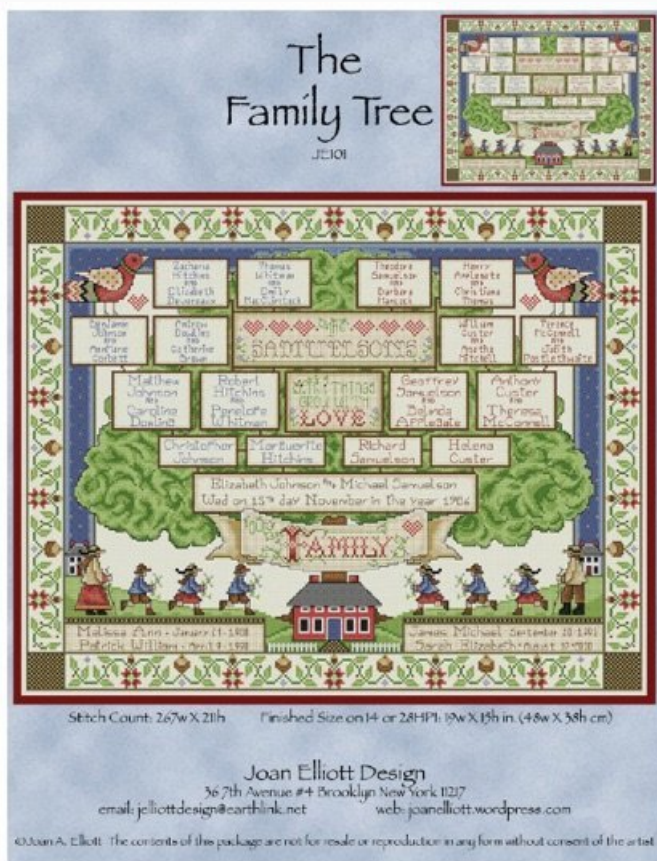

Price: € 18.32 (incl. VAT)

Cross Stitch Charts

The family tree

da: Joan Elliott

Modello: SCHJEL-JE101

Enjoy retracing your whole family history with this beautiful chart.

Stitches Count: 267 x 211

Price: € 20.45 (incl. VAT)

Cross Stitch Charts

A Partridge in A Pear Tree

da: Joan Elliott

Modello: SCHJEL-JE180

Cross stitch chart with various winter landscapes that are around a partridge.
Stitch Count: 174 x 231

Price: € 20.45 (incl. VAT)