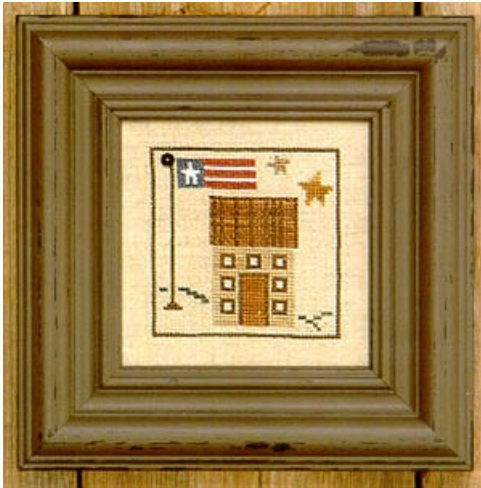

Cross Stitch Charts

Snapperville Town Hall

da: Bent Creek

Modello: SCHHOF05-2587

Snapperville Town Hall

Price: € 5.61 (incl. VAT)