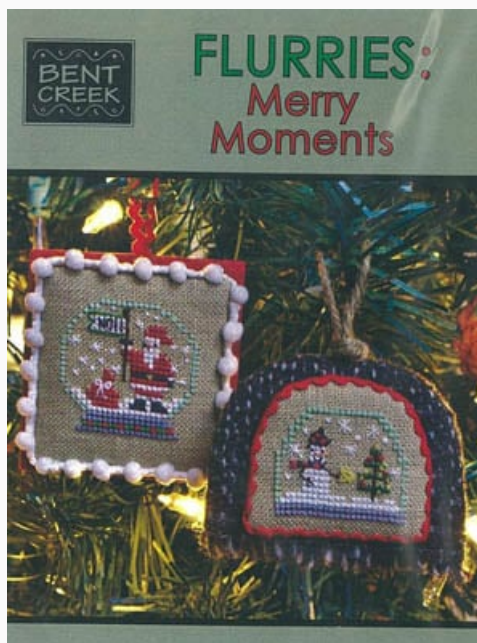

## Wintery Wonderfals Flurries

da: Bent Creek

Modello: SCHHOF20-1071

Wintery Wonderfals Flurries

**Price: € 7.49** (incl. VAT)

Cross Stitch Charts

## Merry Moments Flurries

da: Bent Creek

Modello: SCHHOF20-1072

Merry Moments Flurries

**Price: € 7.49** (incl. VAT)

Cross Stitch Charts