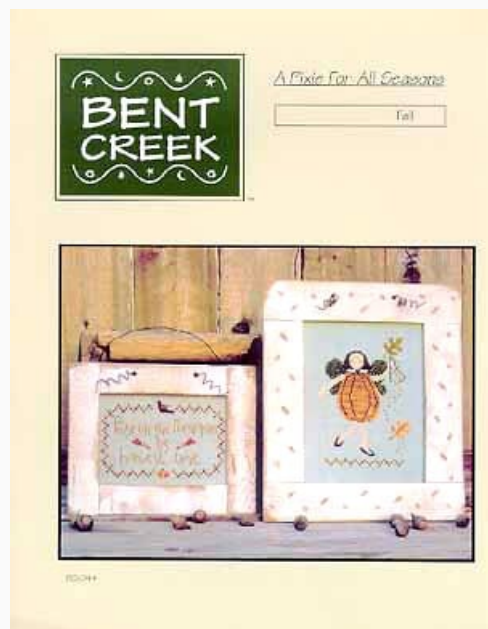

Cross Stitch Charts

Pixie For All Seasons-Fall

da: Bent Creek

Modello: SCHHOF97-1866

Pixie For All Seasons-Fall

Price: € 3.71 (incl. VAT)