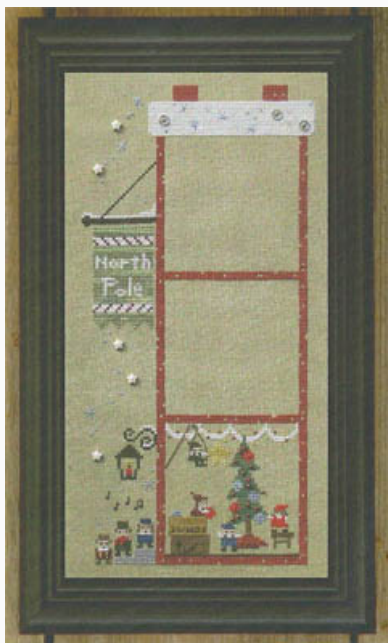

Cross Stitch Charts

Garland Party

da: Bent Creek

Modello: SCHHOF11-2570

Garland Party. Stitch count: 84 x 175.

Price: € 18.72 (incl. VAT)

Materials list: In the following page you will find the list of materials needed to complete the work.