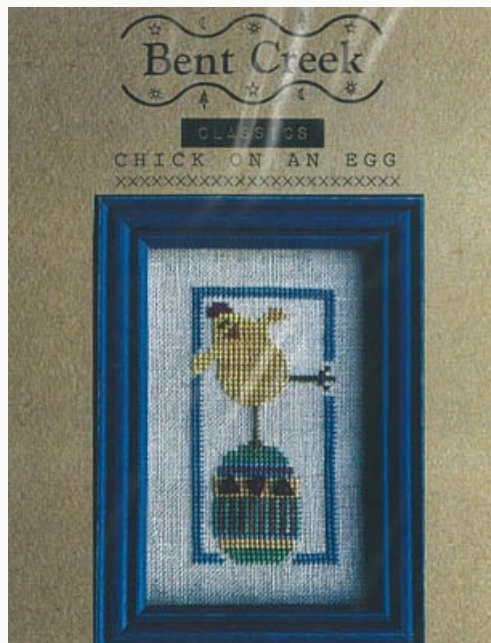

## Merry Moments Flurries

da: Bent Creek

Modello: SCHHOF20-1072

Merry Moments Flurries

**Price: € 7.49** (incl. VAT)

Cross Stitch Charts

## Noel

da: Bent Creek

Modello: SCHHOF20-3057

Noel

**Price: € 8.73** (incl. VAT)

Cross Stitch Charts

## Chick On An Egg

da: Bent Creek

Modello: SCHHOF20-3058

Chick On An Egg

**Price: € 8.73** (incl. VAT)

Cross Stitch Charts

## Turkey On An Egg

da: Bent Creek

Modello: SCHHOF20-3059

Turkey On An Egg

**Price: € 8.73** (incl. VAT)

Cross Stitch Charts