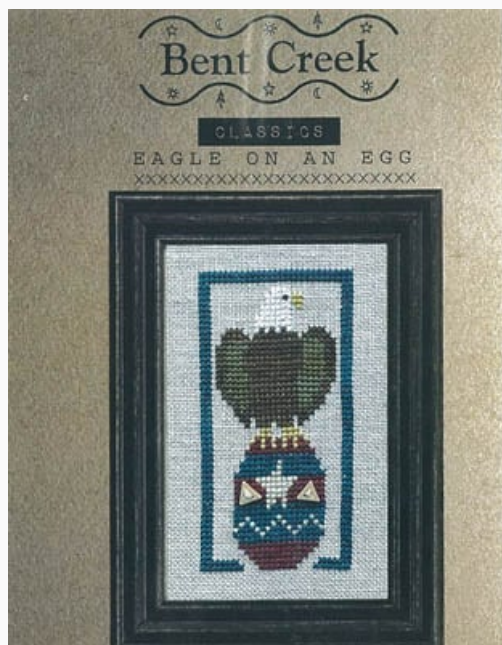

## Turkey On An Egg

da: Bent Creek

Modello: SCHHOF20-3059

Turkey On An Egg

**Price: € 8.73** (incl. VAT)

Cross Stitch Charts

## Cardinal On An Egg

da: Bent Creek

Modello: SCHHOF20-3060

Cardinal On An Egg

**Price: € 8.73** (incl. VAT)

Cross Stitch Charts

## Eagle On An Egg

da: Bent Creek

Modello: SCHHOF21-1415

Eagle On An Egg  
Stitch Count: 28w x 54h

**Price: € 8.73** (incl. VAT)

Cross Stitch Charts