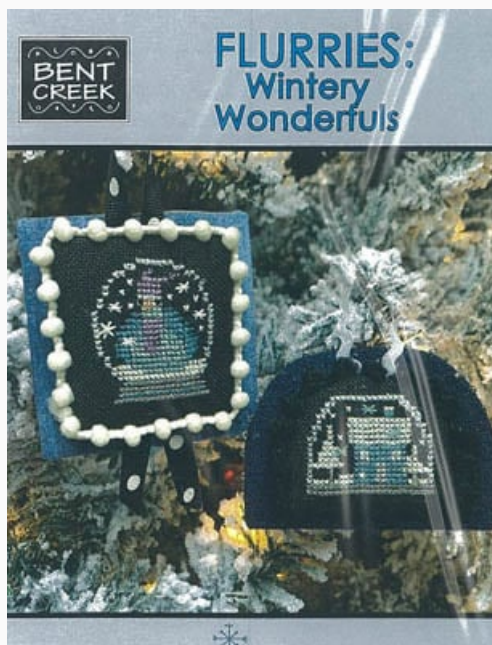

Cross Stitch Charts

Wintery Wonderfals Flurries

da: Bent Creek

Modello: SCHHOF20-1071

Wintery Wonderfals Flurries

Price: € 7.49 (incl. VAT)