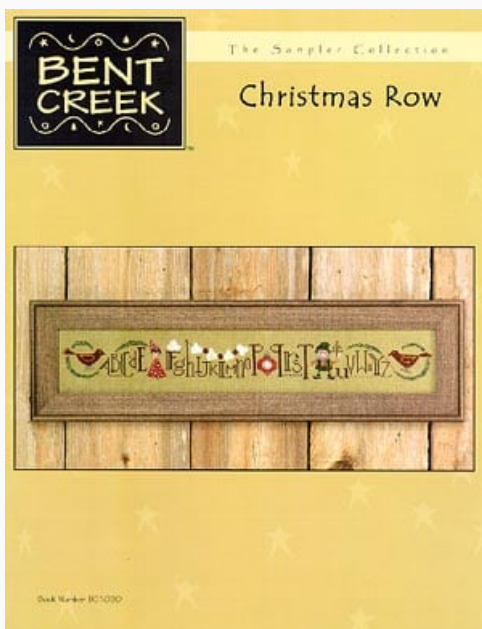

## Christmas Row

da: Bent Creek

Modello: SCHHOF02-2849

Christmas Row  
Stitches 275x28

**Price: € 11.23** (incl. VAT)

**Materials list:** In the following page you will find the list of materials needed to complete the work.