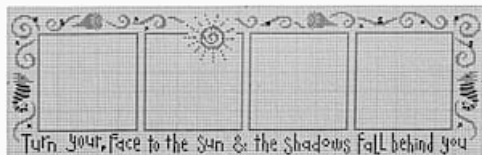

Cross Stitch Charts

Summer Snapperland Border

da: Bent Creek

Modello: FREEBENT005

Summer Snapperland Border
Free Pattern from Bent Creek to surround the *Snapper Series*.

Stitch Count 233x73.

Note: The pattern is a copy from Bent Creek!

Price: € 0.00 (incl. VAT)

Materials list: In the following page you will find the list of materials needed to complete the work.