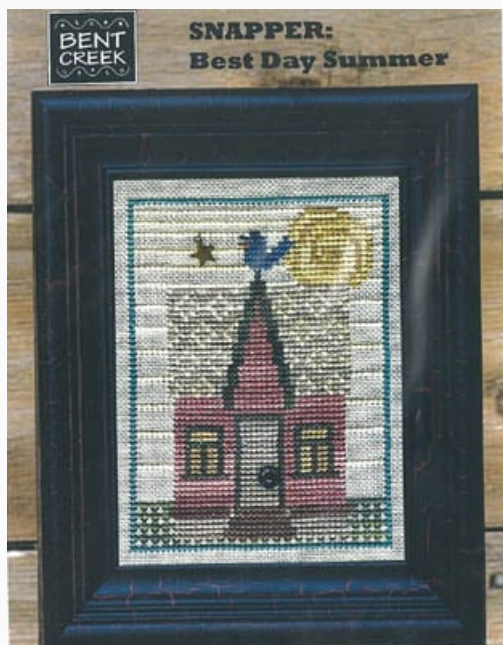

Cross Stitch Charts

Best Day Summer

da: Bent Creek

Modello: SCHHOF21-2610

Best Day Summer
Stitch Count: 47w x 64h

Price: € 10.61 (incl. VAT)