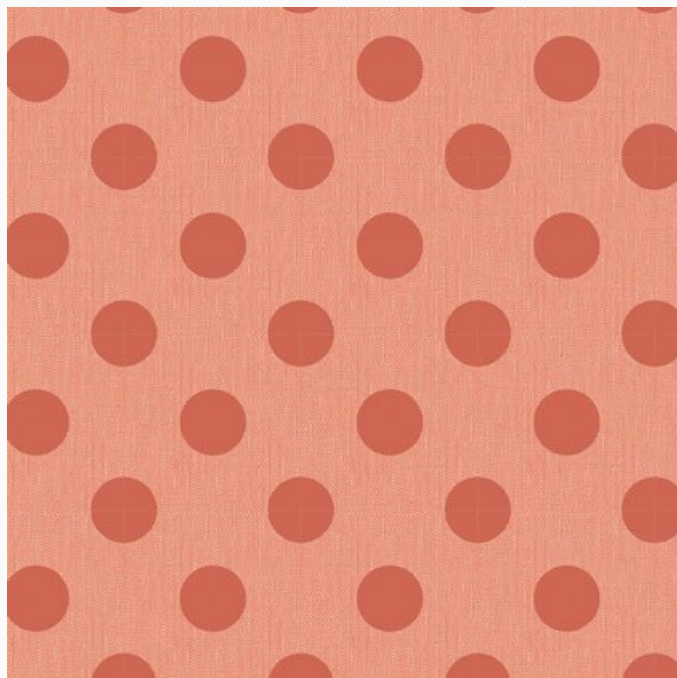

Fabrics - American basic cotton fabrics

Chambray Dots Ginger

da: Tone Finnanger

Modello: STOFTILDA-160052

Tilda Chambray

Tilda fabric. Wash at 40°C.

100% cotton designed by Tone Finnanger©. Price is for a cut of about 50x55cm.

□

» Price is for a cut of about 50 cm. x 55 cm. «

Price: € 5.71 (incl. VAT)