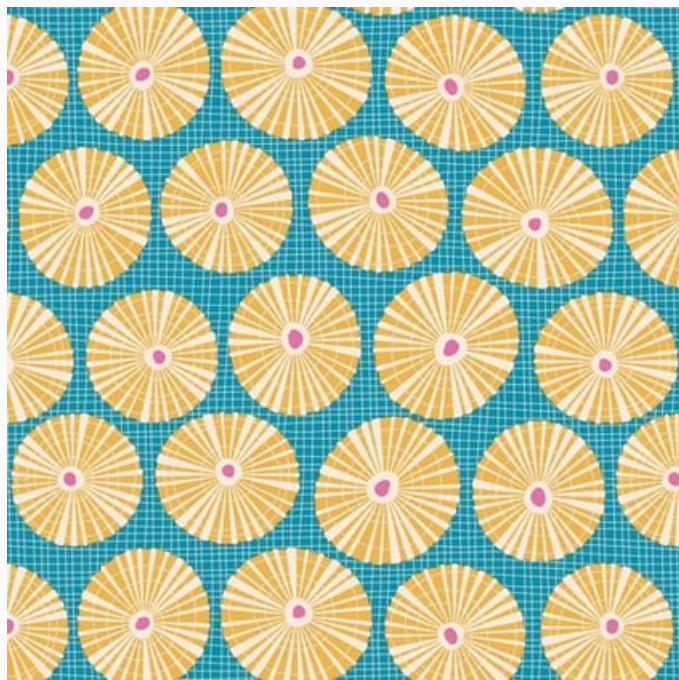

Tilda

Limpet Shell Teal

da: Tone Finnanger

Modello: STOFTILDA-100338

Tilda Cotton Beach

Tilda fabric. Wash at 40°C.

100% cotton designed by Tone Finnanger©. Price is for a cut of about 50x55cm.

-

» Price is for a cut of about 50 cm. x 55 cm. «

Price: € 4.73 (incl. VAT)