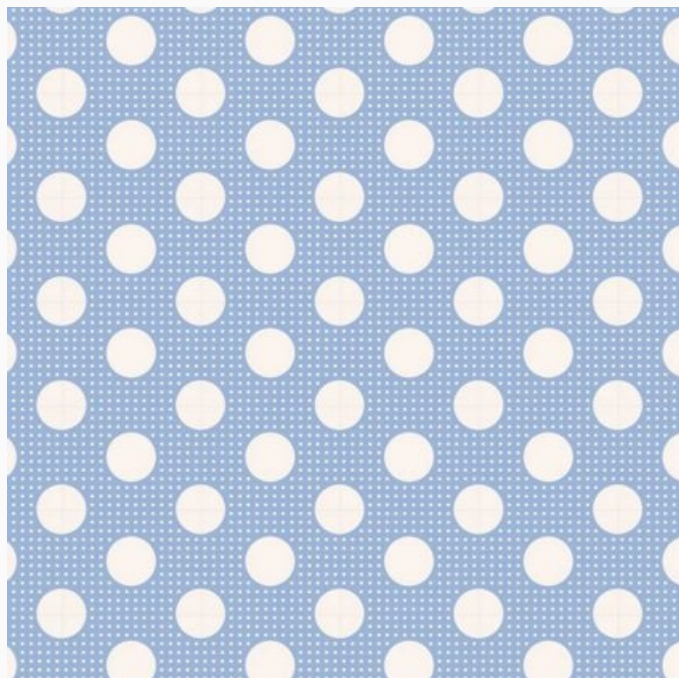

Tilda

Medium Dots Blue

da: Tone Finnanger

Modello: STOFTILDA-130002

Tilda Basics

Tilda fabric. Wash at 40°C.

100% cotton designed by Tone Finnanger©. Price is for a cut of about 50x55cm.

Price: € 4.50 (incl. VAT)