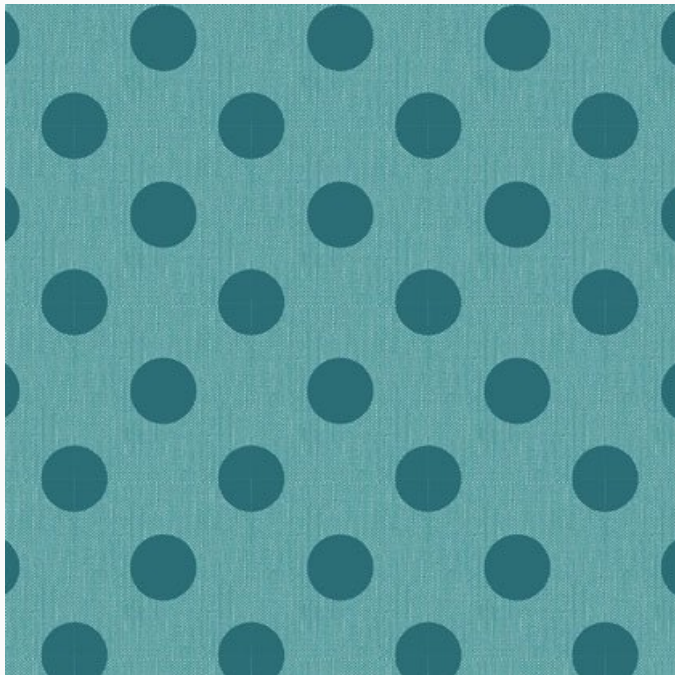

Chambray Dots Denim

da: Tone Finnanger

Modello: STOFTILDA-160057

Tilda Chambray

Tilda fabric. Wash at 40°C.
100% cotton designed by Tone Finnanger©. Price
is for a cut of about 50x55cm.

□

» Price is for a cut of about 50 cm. x 55 cm. «

Price: € 5.71 (incl. VAT)

Fabrics - American basic cotton fabrics

Chambray Dots Aqua

da: Tone Finnanger

Modello: STOFTILDA-160058

Tilda Chambray

Tilda fabric. Wash at 40°C.

100% cotton designed by Tone Finnanger©. Price is for a cut of about 50x55cm.