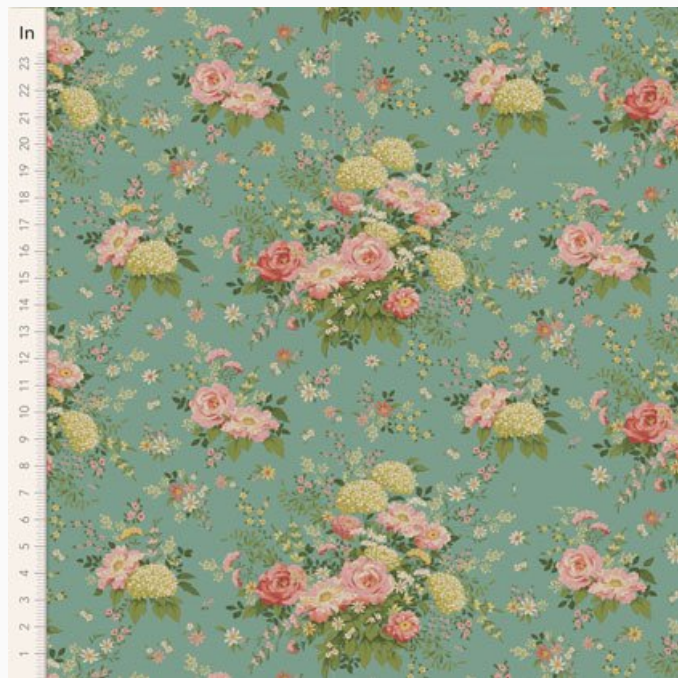

Tilda

Wildgarden Teal

da: Tone Finnanger

Modello: STOFTILDA-100445

Tilda Chic Escape

Tilda fabric. Wash at 40°C.

100% cotton designed by Tone Finnanger©. Price is for a cut of about 50x55cm.

» Price is for a cut of about 50 cm. x 55 cm. «

Price: € 4.73 (incl. VAT)