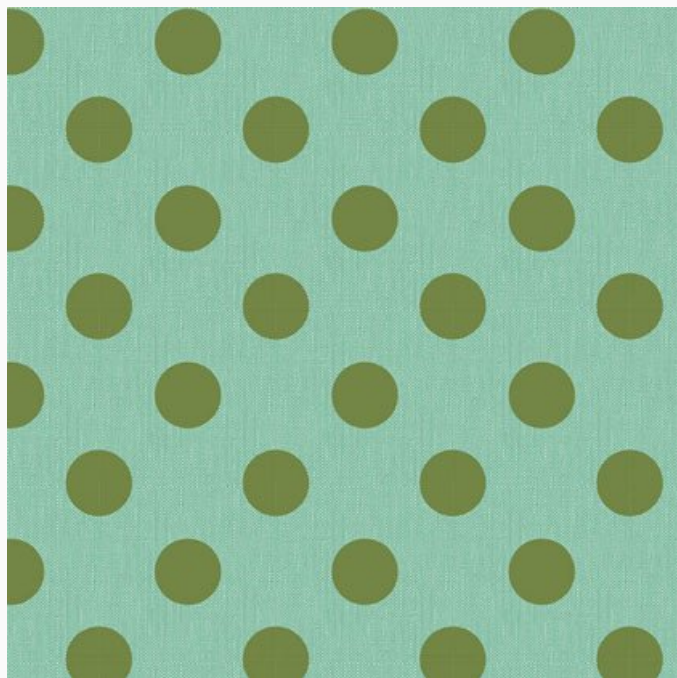

Price: € 5.71 (incl. VAT)

Fabrics - American basic cotton fabrics

Chambray Dots Aqua

da: Tone Finnanger

Modello: STOFTILDA-160058

Tilda Chambray

Tilda fabric. Wash at 40°C.

100% cotton designed by Tone Finnanger©. Price is for a cut of about 50x55cm.

□

» Price is for a cut of about 50 cm. x 55 cm. «

Price: € 5.71 (incl. VAT)

Fabrics - American basic cotton fabrics

Chambray Dots Teal Green

da: Tone Finnanger

Modello: STOFTILDA-160059

Tilda Chambray