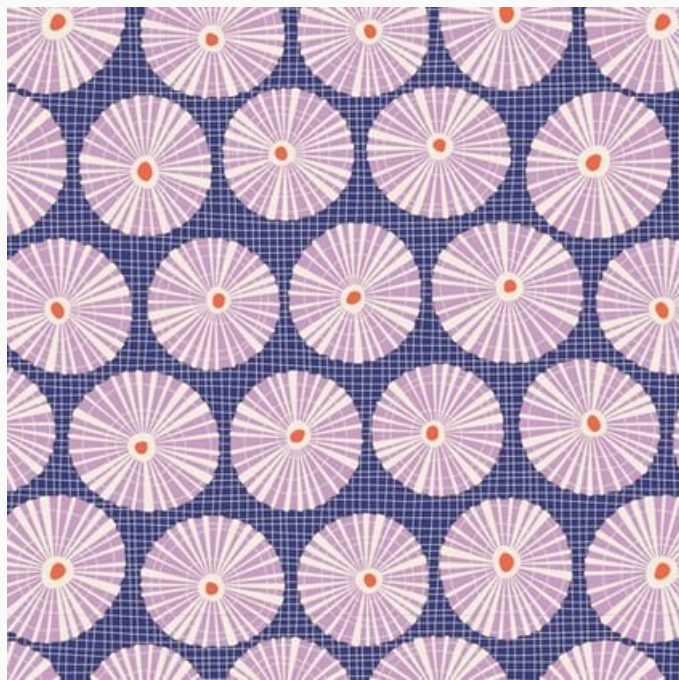

Tilda

Limpet Shell Blue

da: Tone Finnanger

Modello: STOFTILDA-100333

Tilda Cotton Beach

Tilda fabric. Wash at 40°C.
100% cotton designed by Tone Finnanger©. Price
is for a cut of about 50x55cm.

-
» Price is for a cut of about 50 cm. x 55 cm. «

Price: € 4.73 (incl. VAT)