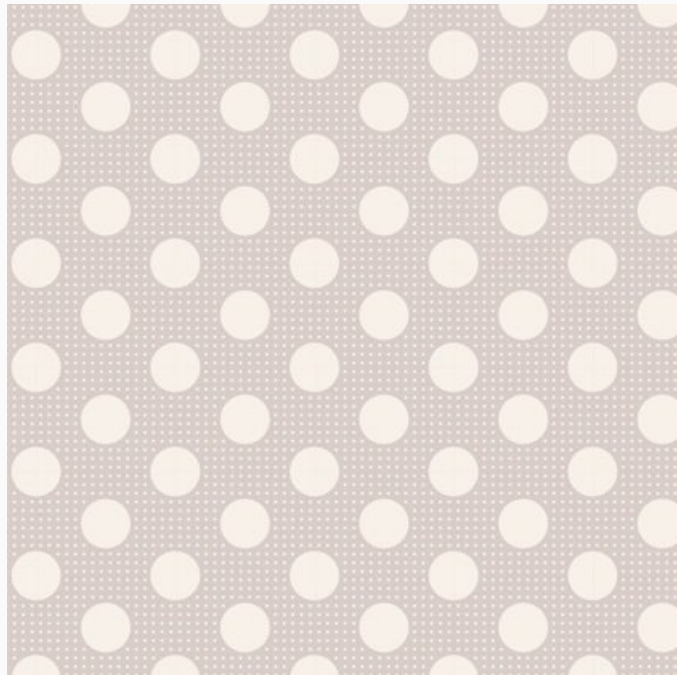

Tilda

Medium Dots Light Grey

da: Tone Finnanger

Modello: STOFTILDA-130008

Tilda Classics

Tilda fabric. Wash at 40°C.

100% cotton designed by Tone Finnanger©. Price is for a cut of about 50x55cm.

□

Price: € 4.50 (incl. VAT)