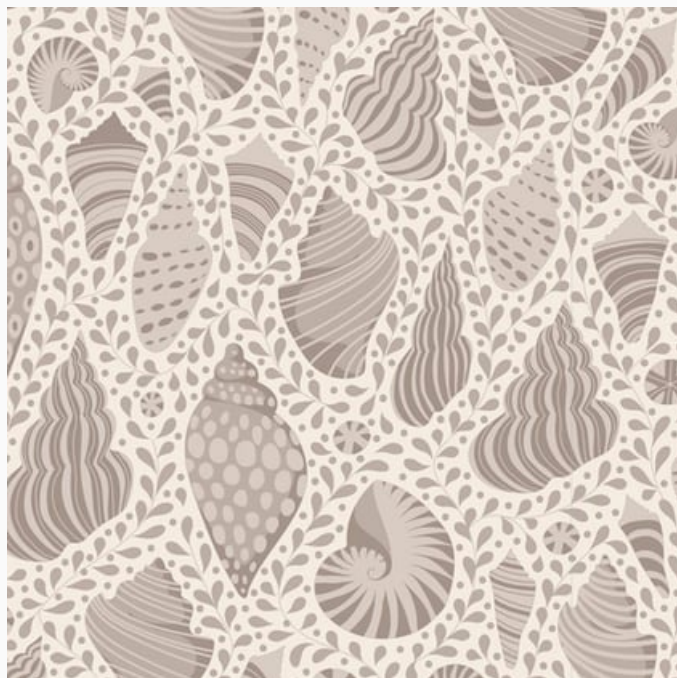

Tilda

Beach Shells Grey

da: Tone Finnanger

Modello: STOFTILDA-110025

Tilda Cotton Beach

Tilda fabric. Wash at 40°C.
100% cotton designed by Tone Finnanger©. Price
is for a cut of about 50x55cm.

-
» Price is for a cut of about 50 cm. x 55 cm. «

Price: € 4.73 (incl. VAT)