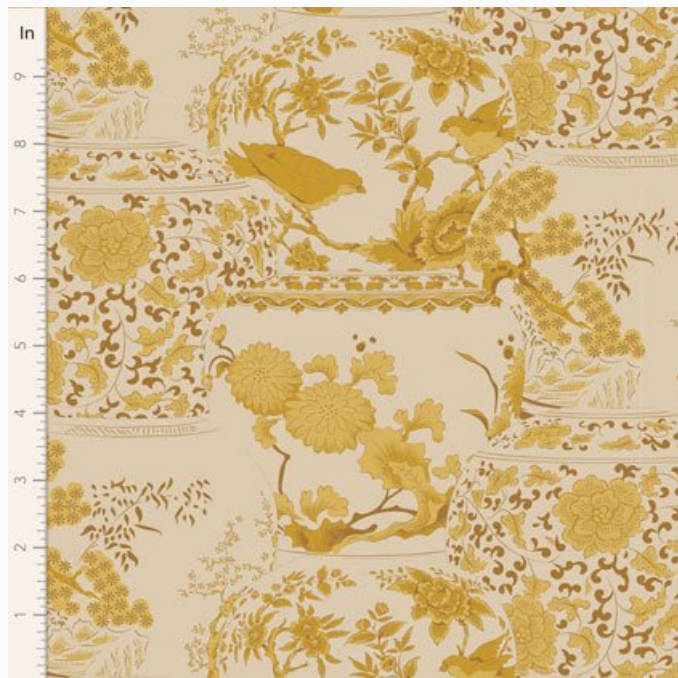

Tilda

Vase Collection Mustard

da: Tone Finnanger

Modello: STOFTILDA-100453

Tilda Chic Escape

Tilda fabric. Wash at 40°C.
100% cotton designed by Tone Finnanger©. Price
is for a cut of about 50x55cm.

-
» Price is for a cut of about 50 cm. x 55 cm. «

Price: € 4.73 (incl. VAT)