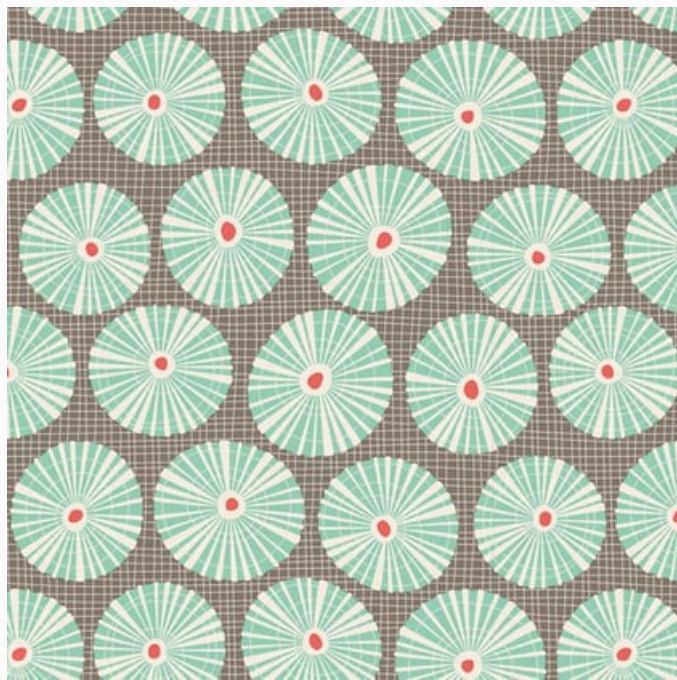

Limpet Shell Grey

da: Tone Finnanger

Modello: STOFTILDA-100328

Tilda Cotton Beach

Tilda fabric. Wash at 40°C.
100% cotton designed by Tone Finnanger©. Price
is for a cut of about 50x55cm.

-
» Price is for a cut of about 50 cm. x 55 cm. «