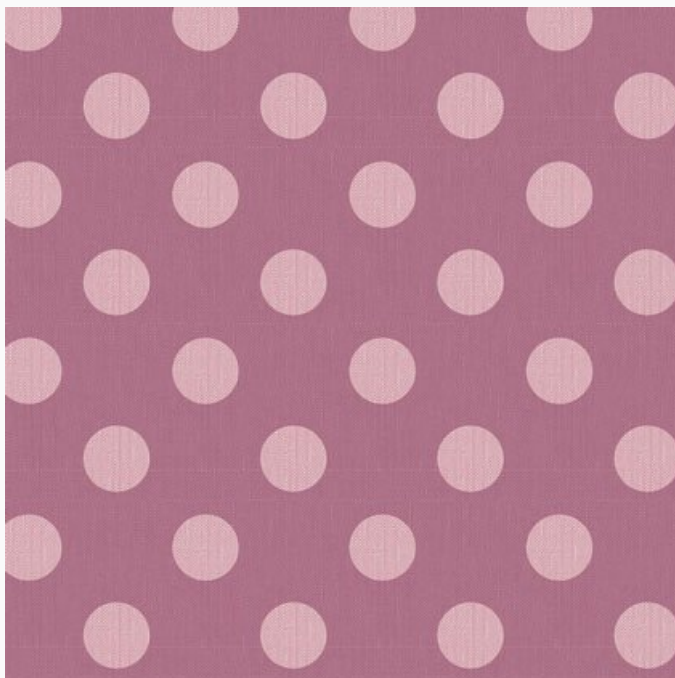

Chambray Dots Pink

da: Tone Finnanger

Modello: STOFTILDA-160054

Tilda Chambray

Tilda fabric. Wash at 40°C.
100% cotton designed by Tone Finnanger©. Price
is for a cut of about 50x55cm.

□

» Price is for a cut of about 50 cm. x 55 cm. «

Price: € 5.71 (incl. VAT)

Fabrics - American basic cotton fabrics

Chambray Dots Mauve

da: Tone Finnanger

Modello: STOFTILDA-160055

Tilda Chambray

Tilda fabric. Wash at 40°C.

100% cotton designed by Tone Finnanger©. Price is for a cut of about 50x55cm.