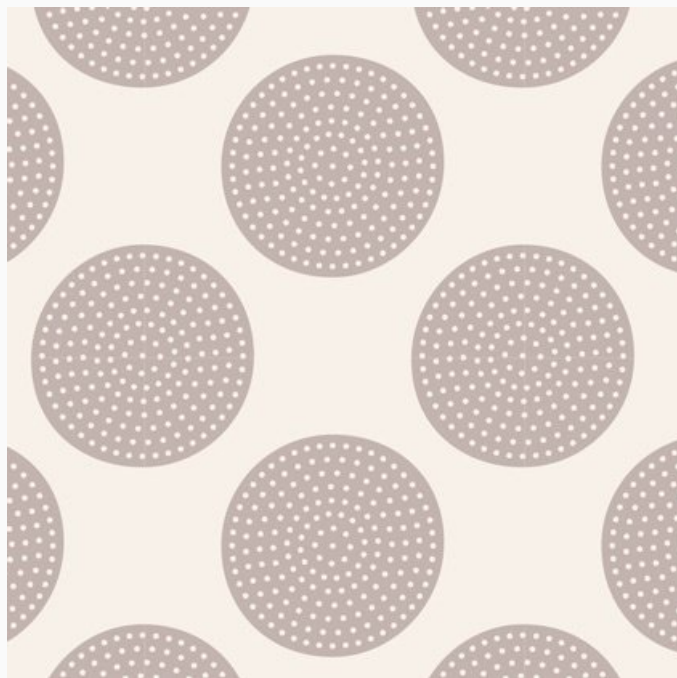

Tilda

Dottie Dots Grey

da: Tone Finnanger

Modello: STOFTILDA-130045

Tilda Classics

Tilda fabric. Wash at 40°C.

100% cotton designed by Tone Finnanger©. Price is for a cut of about 50x55cm.

□

Price: € 4.50 (incl. VAT)