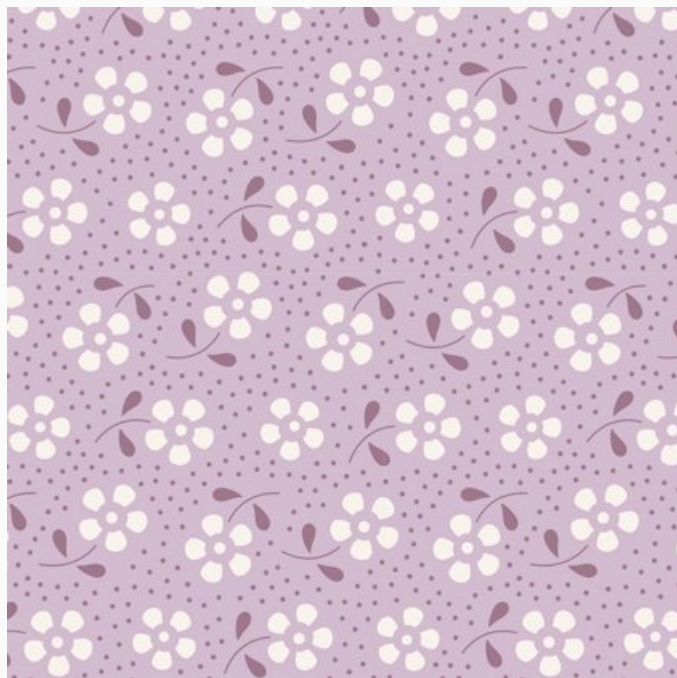

Tilda

Meadow Lilac

da: Tone Finnanger

Modello: STOFTILDA-130090

Tilda Classics

Tilda fabric. Wash at 40°C.
100% cotton designed by Tone Finnanger©. Price
is for a cut of about 50x55cm.

□

Price: € 4.65 (incl. VAT)