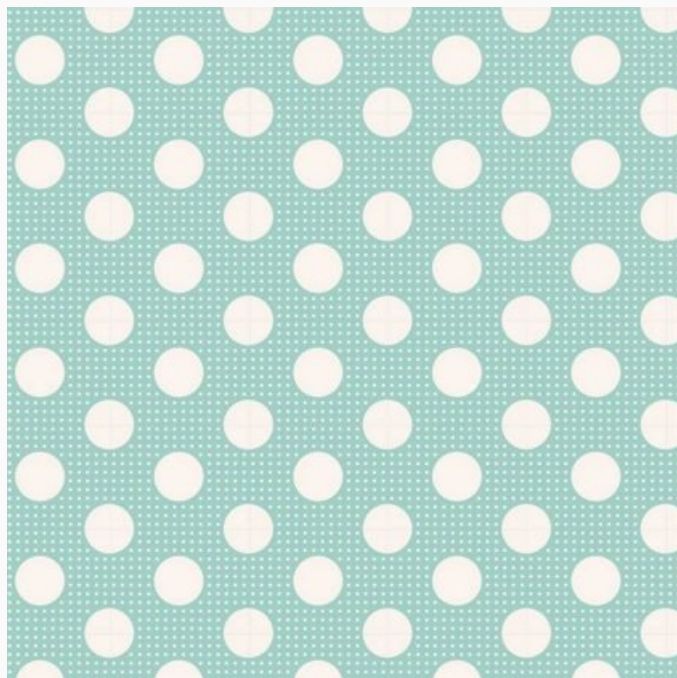

Tilda

Medium Dots Teal

da: Tone Finnanger

Modello: STOFTILDA-130001

Tilda Basics

Tilda fabric. Wash at 40°C.
100% cotton designed by Tone Finnanger©. Price
is for a cut of about 50x55cm.

Price: € 4.50 (incl. VAT)