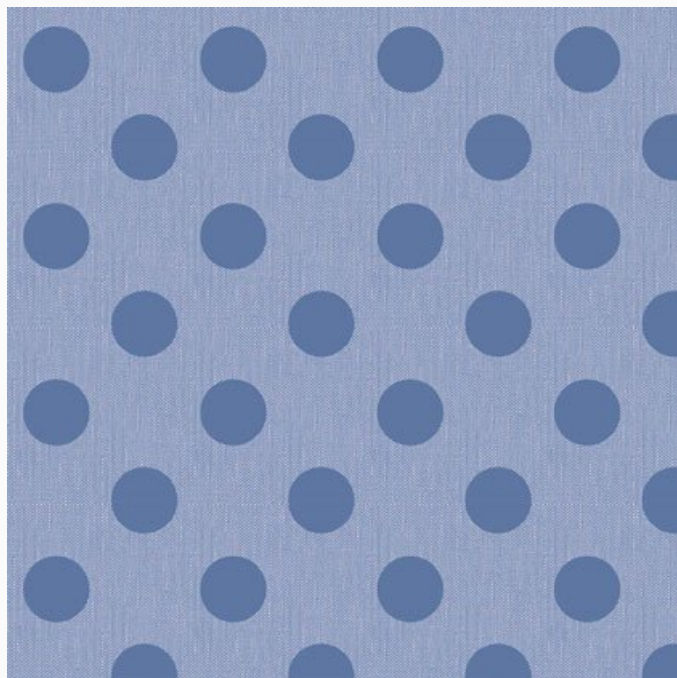

□

» Price is for a cut of about 50 cm. x 55 cm. «

Price: € 5.71 (incl. VAT)

Fabrics - American basic cotton fabrics

Chambray Dots Cornflower

da: Tone Finnanger

Modello: STOFTILDA-160056

Tilda Chambray