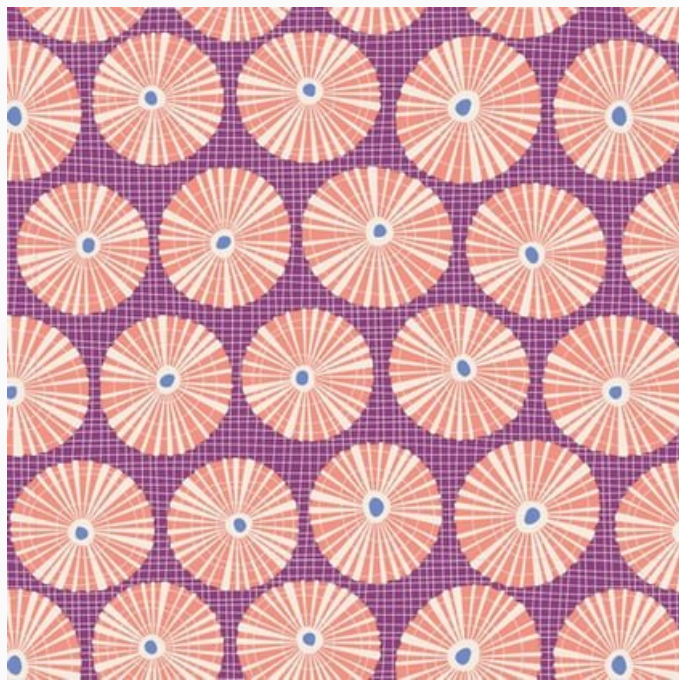

100% cotton designed by Tone Finnanger©. Price is for a cut of about 50x55cm.

-

» Price is for a cut of about 50 cm. x 55 cm. «

Price: € 4.73 (incl. VAT)

Tilda

Limpet Shell Lilac

da: Tone Finnanger

Modello: STOFTILDA-100323