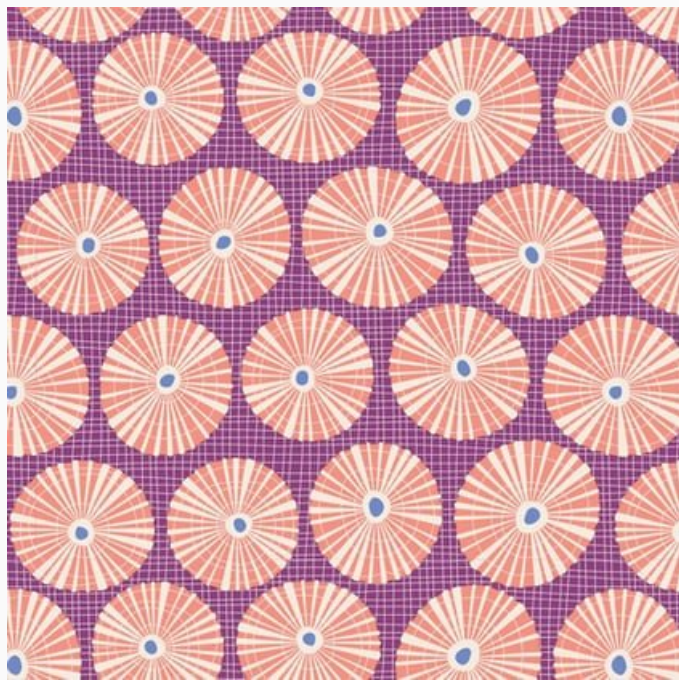

Tilda

Limpet Shell Lilac

da: Tone Finnanger

Modello: STOFTILDA-100323

Tilda Cotton Beach

Tilda fabric. Wash at 40°C.
100% cotton designed by Tone Finnanger©. Price
is for a cut of about 50x55cm.

-
» Price is for a cut of about 50 cm. x 55 cm. «

Price: € 4.73 (incl. VAT)