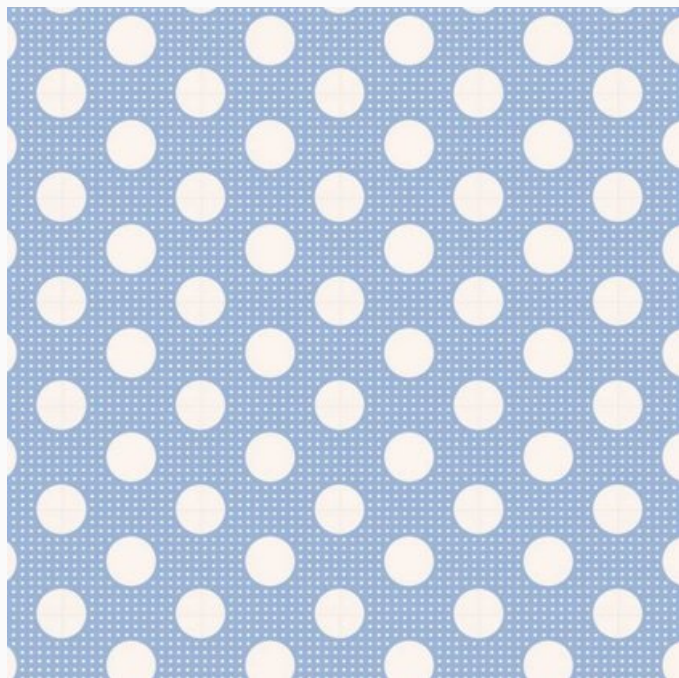

## Medium Dots Blue

da: Tone Finnanger

Modello: STOFTILDA-130002

*Tilda Basics*

Tilda fabric. Wash at 40°C.

100% cotton designed by Tone Finnanger©. Price is for a cut of about 50x55cm.

**Price: € 4.50** (incl. VAT)