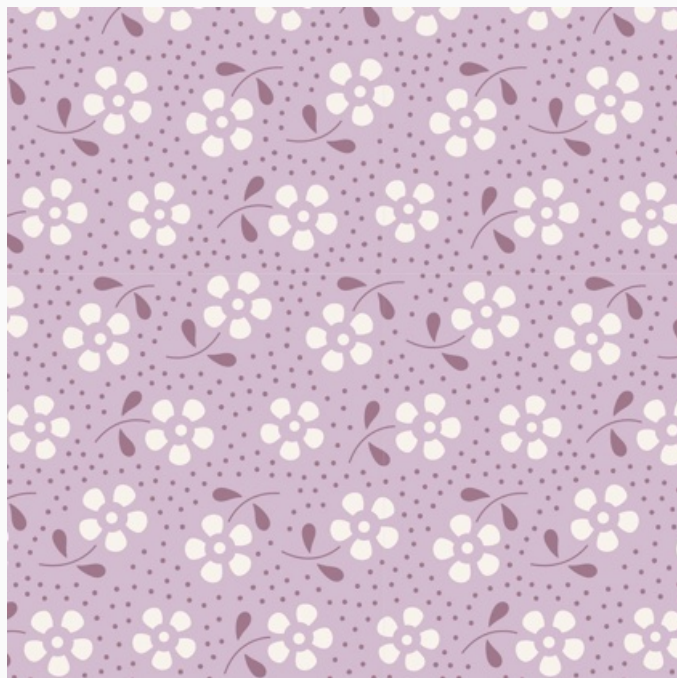

## Meadow Lilac

da: Tone Finnanger

Modello: STOFTILDA-130090

*Tilda Classics*

Tilda fabric. Wash at 40°C.  
100% cotton designed by Tone Finnanger©. Price  
is for a cut of about 50x55cm.

□

**Price: € 4.65** (incl. VAT)