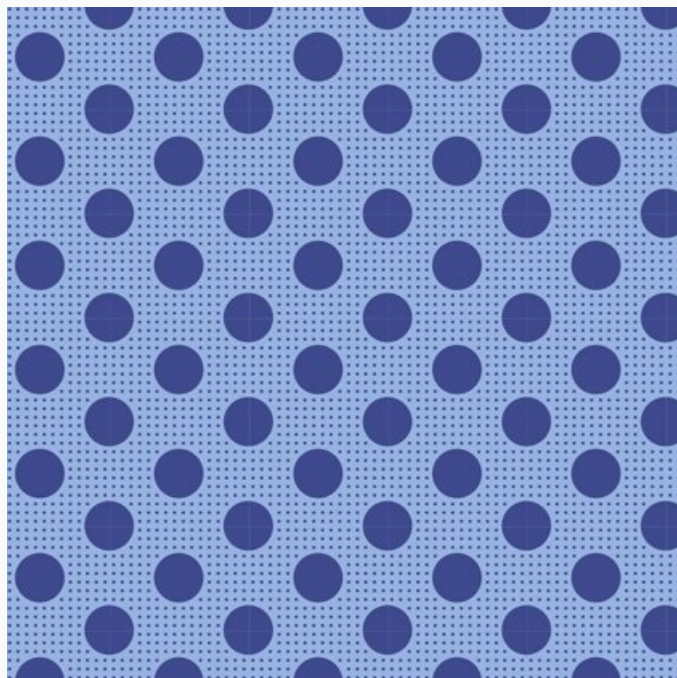

Tilda

Medium Dots Denim Blue

da: Tone Finnanger

Modello: STOFTILDA-130013

Tilda Classics

Tilda fabric. Wash at 40°C.
100% cotton designed by Tone Finnanger©. Price
is for a cut of about 50x55cm.

□

Price: € 4.50 (incl. VAT)