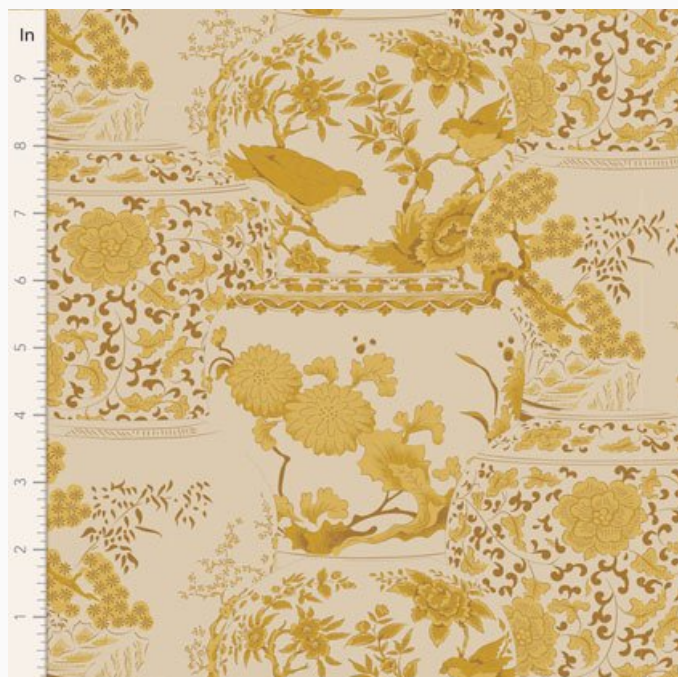

Tilda

Vase Collection Mustard

da: Tone Finnanger

Modello: STOFTILDA-100453

Tilda Chic Escape

Tilda fabric. Wash at 40°C.

100% cotton designed by Tone Finnanger©. Price is for a cut of about 50x55cm.

-
» Price is for a cut of about 50 cm. x 55 cm. «

Price: € 4.73 (incl. VAT)