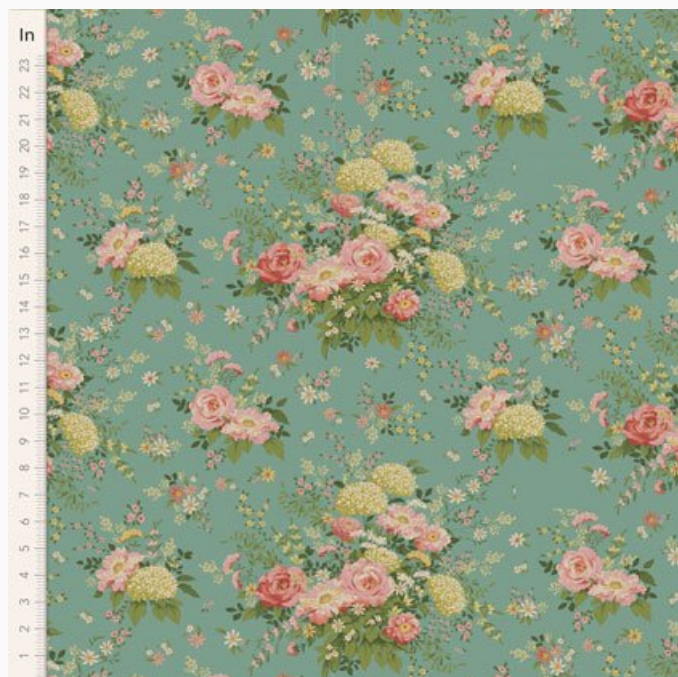

Tilda

Wildgarden Teal

da: Tone Finnanger

Modello: STOFTILDA-100445

Tilda Chic Escape

Tilda fabric. Wash at 40°C.

100% cotton designed by Tone Finnanger©. Price is for a cut of about 50x55cm.

» Price is for a cut of about 50 cm. x 55 cm. «

Price: € 4.73 (incl. VAT)