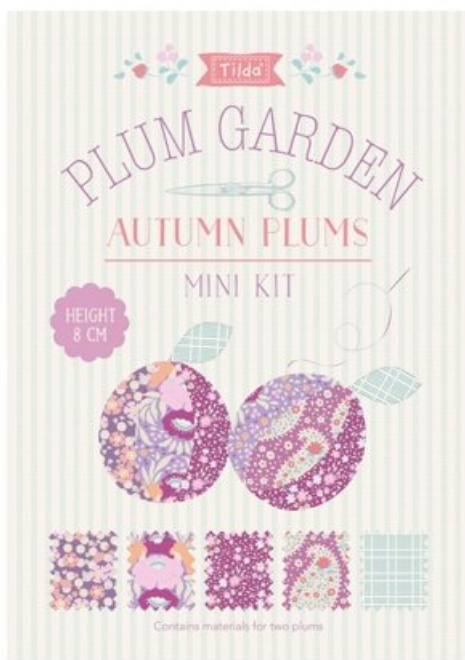

Tilda

Tilda Mini Kit Patchwork Autumn Plums

da: Tone Finnanger

Modello: KITTILDA-500021

Tilda Plum Garden

Tilda Patchwork kit, sew 2 cute plums with the patchwork technique. Contents: cotton fabrics, patterns, instructions in English, French. The necessary wadding is not included. Size 8 cm. each

□

Price: € 16.93 (incl. VAT)