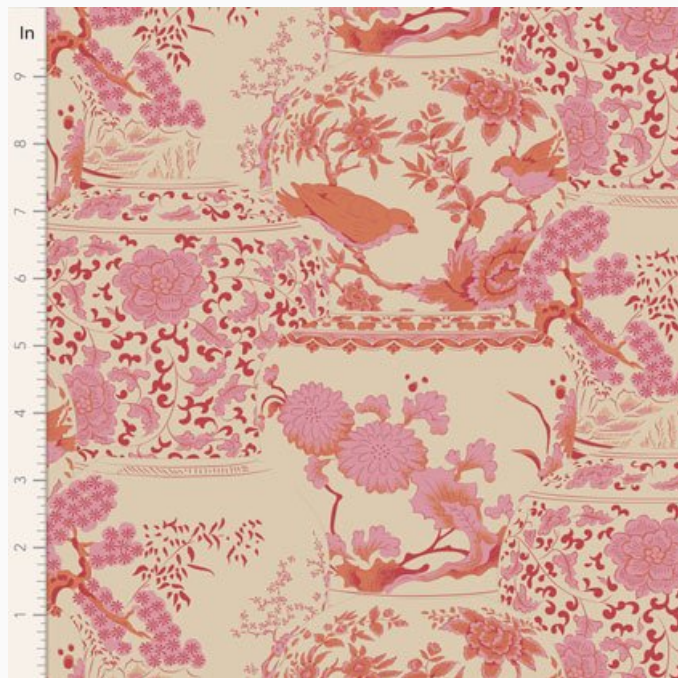

Tilda

Vase Collection Pink

da: Tone Finnanger

Modello: STOFTILDA-100460

Tilda Chic Escape

Tilda fabric. Wash at 40°C.

100% cotton designed by Tone Finnanger©. Price is for a cut of about 50x55cm.

» Price is for a cut of about 50 cm. x 55 cm. «

Price: € 4.73 (incl. VAT)