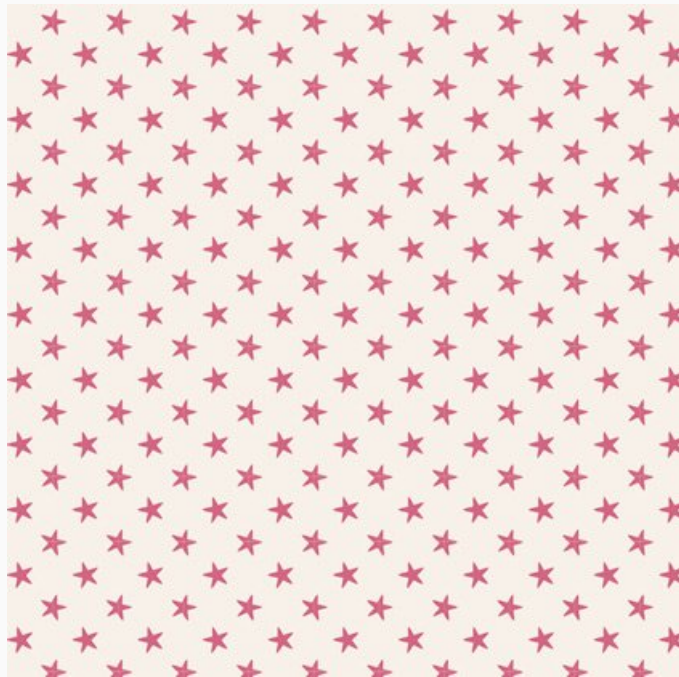

Tilda

Tiny Star Pink

da: Tone Finnanger

Modello: STOFTILDA-130037

Tilda Classics

Tilda fabric. Wash at 40°C.
100% cotton designed by Tone Finnanger©. Price
is for a cut of about 50x55cm.

□

Price: € 4.50 (incl. VAT)