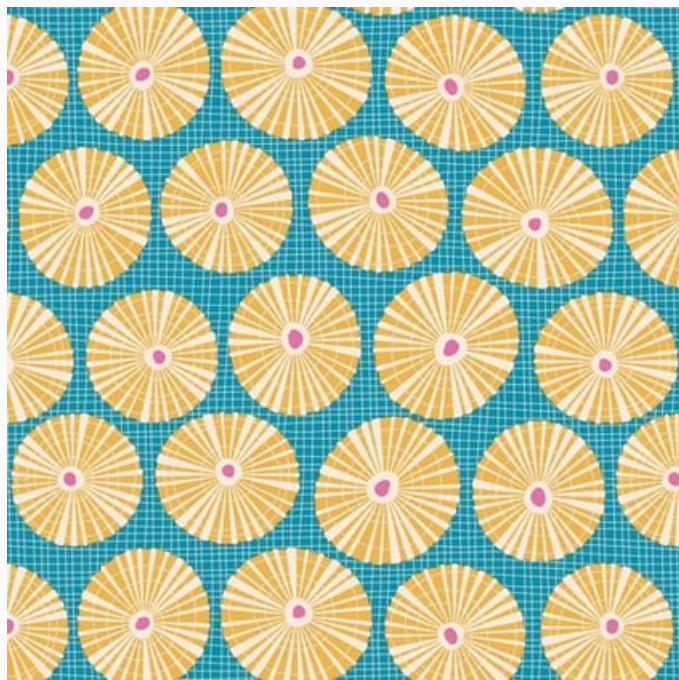

Tilda

Limpet Shell Teal

da: Tone Finnanger

Modello: STOFTILDA-100338

Tilda Cotton Beach

Tilda fabric. Wash at 40°C.
100% cotton designed by Tone Finnanger©. Price
is for a cut of about 50x55cm.

-
» Price is for a cut of about 50 cm. x 55 cm. «

Price: € 4.73 (incl. VAT)