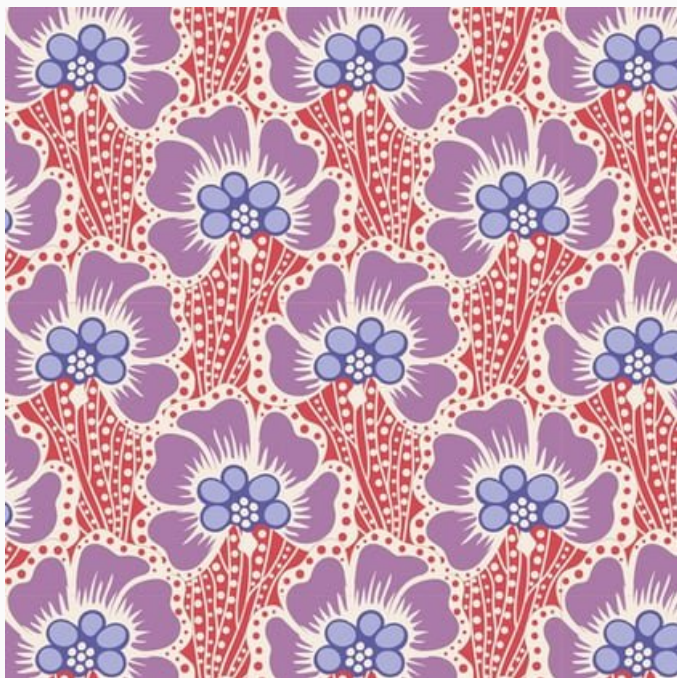

Tilda

Ocean Flower Coral

da: Tone Finnanger

Modello: STOFTILDA-100325

Tilda Cotton Beach

Tilda fabric. Wash at 40°C.

100% cotton designed by Tone Finnanger©. Price is for a cut of about 50x55cm.

-

» Price is for a cut of about 50 cm. x 55 cm. «

Price: € 4.73 (incl. VAT)