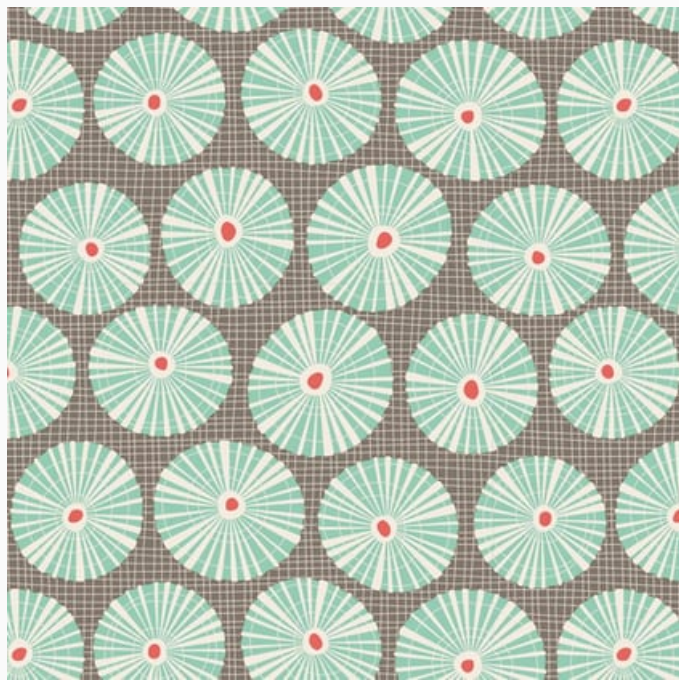

Tilda

Limpet Shell Grey

da: Tone Finnanger

Modello: STOFTILDA-100328

Tilda Cotton Beach

Tilda fabric. Wash at 40°C.
100% cotton designed by Tone Finnanger©. Price
is for a cut of about 50x55cm.

» Price is for a cut of about 50 cm. x 55 cm. «

Price: € 4.73 (incl. VAT)