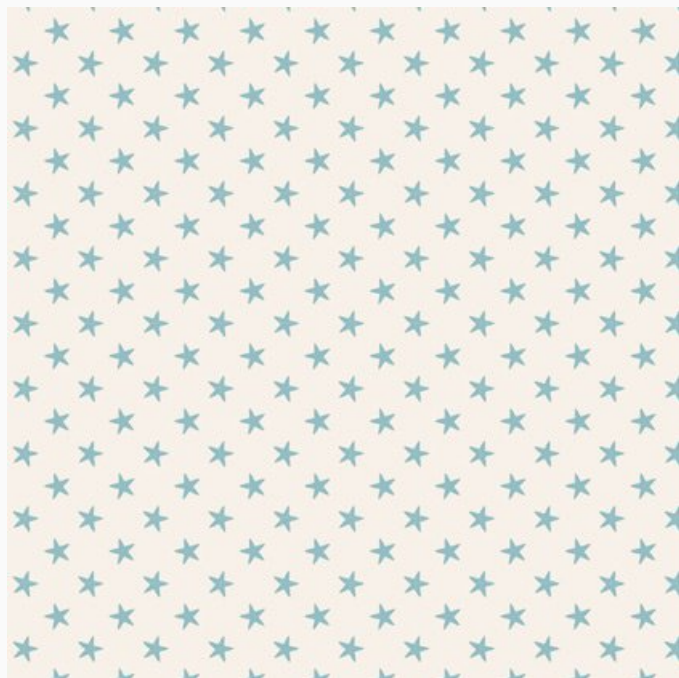

Tilda

Tiny Star Light Blue

da: Tone Finnanger

Modello: STOFTILDA-130038

Tilda Classics

Tilda fabric. Wash at 40°C.

100% cotton designed by Tone Finnanger©. Price is for a cut of about 50x55cm.

□

Price: € 4.50 (incl. VAT)