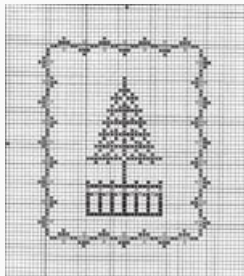

Cross Stitch Charts

Cowboy Boots

da: Annalee Waite Designs

Modello: SCHHOF03-1550

Cowboy Boots

Price: € 7.49 (incl. VAT)

Cross Stitch Charts

Holiday Ornament

da: Annalee Waite Designs

Modello: FREEannalee1

Holiday Ornament - from ANNALEE WAITE DESIGNS

Price: € 0.00 (incl. VAT)

Cross Stitch Charts

Welcome Y`all

da: Annalee Waite Designs

Modello: SCHHOF09-1648

Welcome Y`all

Stitch count is 153 X 27. Stars are included with the pattern.

Price: € 14.97 (incl. VAT)

Cross Stitch Charts

Key To My Heart (w/charm)

da: Annalee Waite Designs

Modello: SCHHOF13-1045

Key To My Heart (w/charm)