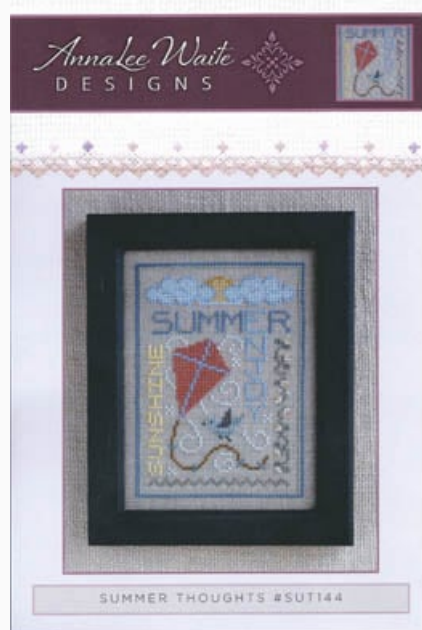

Cross Stitch Charts

Summer Thoughts

da: Annalee Waite Designs

Modello: SCHHOF20-2333

Summer Thoughts
Stitch Count: 58w x 84h

Price: € 12.48 (incl. VAT)