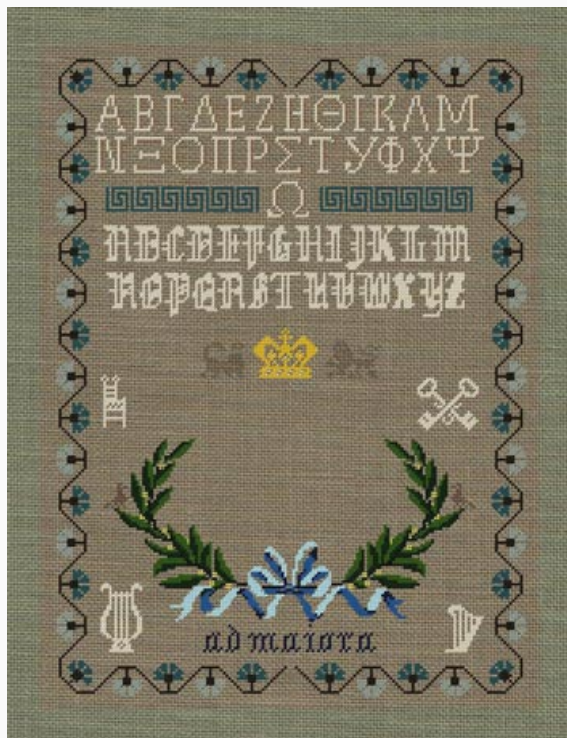

And the Two Shall

DMC Mouliné 498

Become

Cross Stitch Charts

Congratulations

da: MariaTeresa Capo Berti

Modello: SCHPFS-MT12DD

An elegant sampler from Mariateresa Capo Berti
(includes alphabet and numbers).