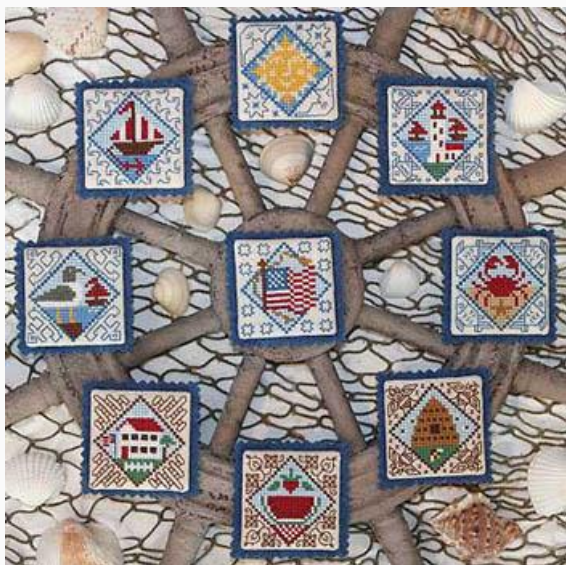

Cross Stitch Charts

Sunny Days

da: The Prairie Schooler

Modello: SCHHOF11-1319

Sunny Days

Price: € 11.23 (incl. VAT)