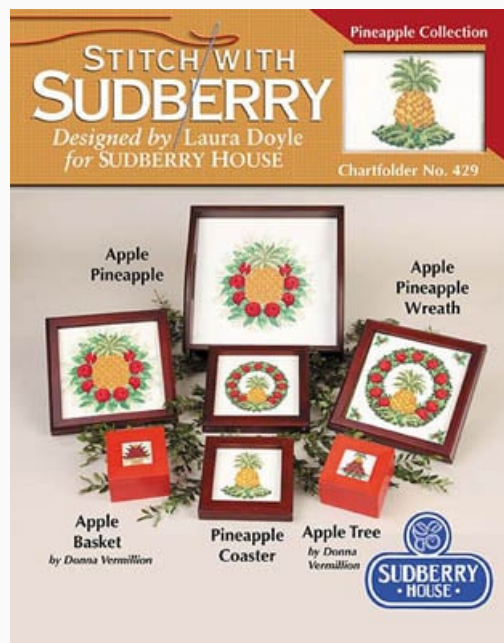

Cross Stitch Charts

Pineapple Collection

da: Sudberry House

Modello: SCHHOF13-1596

Pineapple Collection

Price: € 8.73 (incl. VAT)