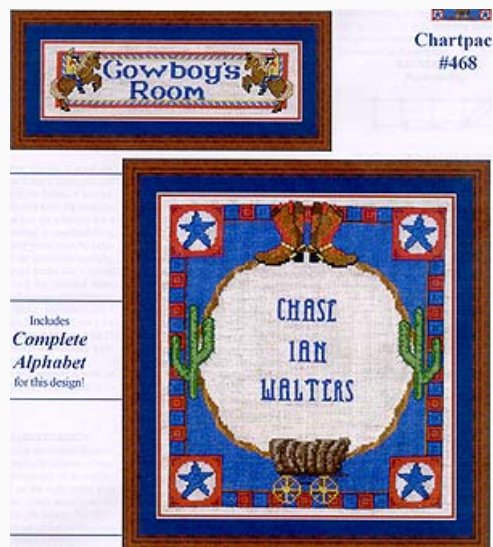

Cross Stitch Charts

Cowboy Corral

da: Pegasus Originals, Inc.

Modello: SCHHOF05-1198

Cowboy Corral

Price: € 2.65 (incl. VAT)