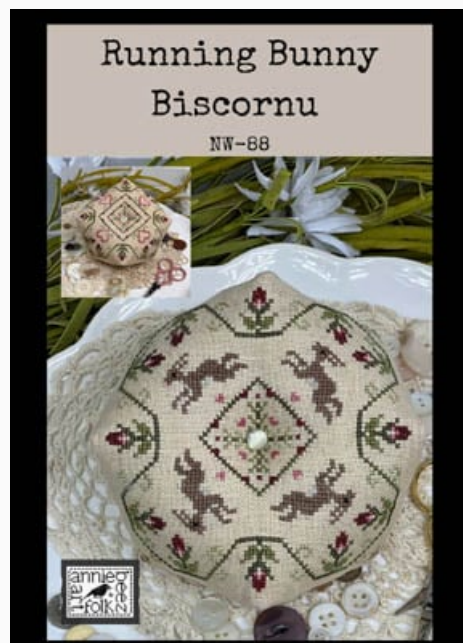

Cross Stitch Charts

Running Bunny Biscornu

da: Annie Beez Folk Art

Modello: SCHHOF22-1478

Running Bunny Biscornu
Stitch Count: 90w x 180h
Nashville 2022

Price: € 14.97 (incl. VAT)