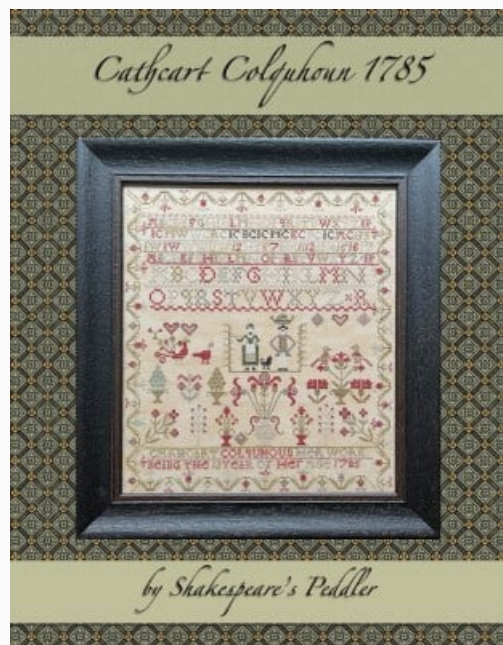

Cross Stitch Charts

Cathcart Colquhoun 1785

da: Shakespeare's Peddler

Modello: SCHHOF22-1325

Cathcart Colquhoun 1785

Nashville 2022

Stitch Count: 237 x 267

Price: € 24.96 (incl. VAT)

Materials list: In the following page you will find the list of materials needed to complete the work.