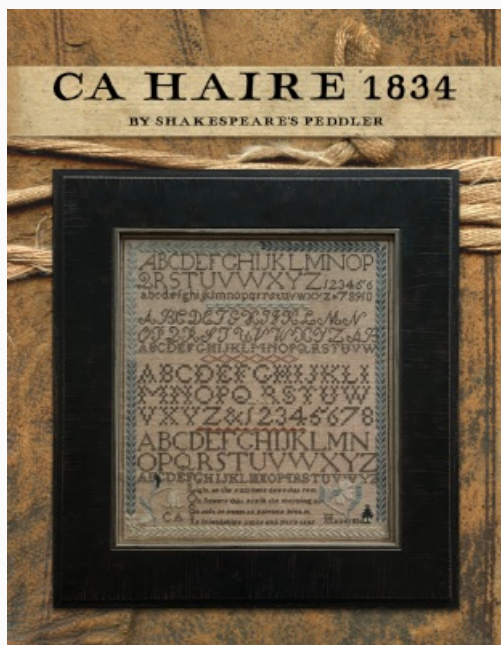

Cross Stitch Charts

Antique Cats & Crowns

da: Shakespeare's Peddler

Modello: SCHHOF22-1364

Antique Cats & Crowns
Nashville 2022

Price: € 8.73 (incl. VAT)

Cross Stitch Charts

Mary Ann Mingay 1796

da: Shakespeare's Peddler

Modello: SCHHOF22-2132

Mary Ann Mingay 1796

Price: € 29.95 (incl. VAT)

Cross Stitch Charts

CA Haire 1834

da: Shakespeare's Peddler

Modello: SCHHOF22-2347

CA Haire 1834

Price: € 22.46 (incl. VAT)

Cross Stitch Charts

Mary A Williams 1818

da: Shakespeare's Peddler

Modello: SCHHOF22-2704

Mary A Williams 1818

Price: € 31.19 (incl. VAT)