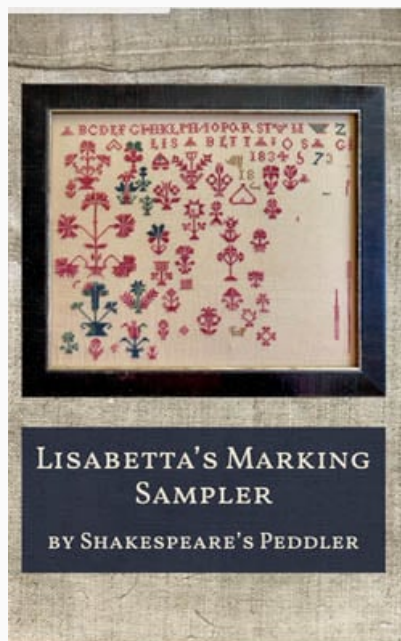

da: Shakespeare's Peddler

Modello: SCHHOF21-1326

Sarah Macgregor's Sampler

Price: € 27.45 (incl. VAT)

Cross Stitch Charts

Lisabetta's Marking Sampler

da: Shakespeare's Peddler

Modello: SCHHOF21-1368