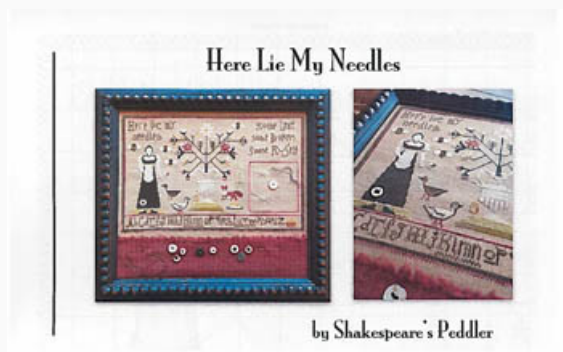

Cross Stitch Charts

Here Lie My Needles

da: Shakespeare's Peddler

Modello: SCHHOF18-1578

Here Lie My Needles

Price: € 16.22 (incl. VAT)