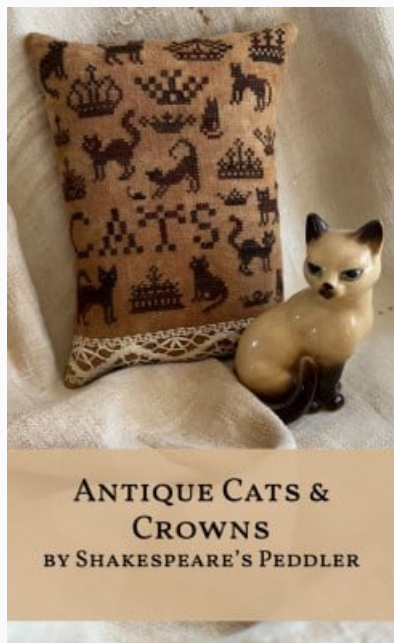

Cross Stitch Charts

Antique Cats & Crowns

da: Shakespeare's Peddler

Modello: SCHHOF22-1364

Antique Cats & Crowns
Nashville 2022

Price: € 8.73 (incl. VAT)