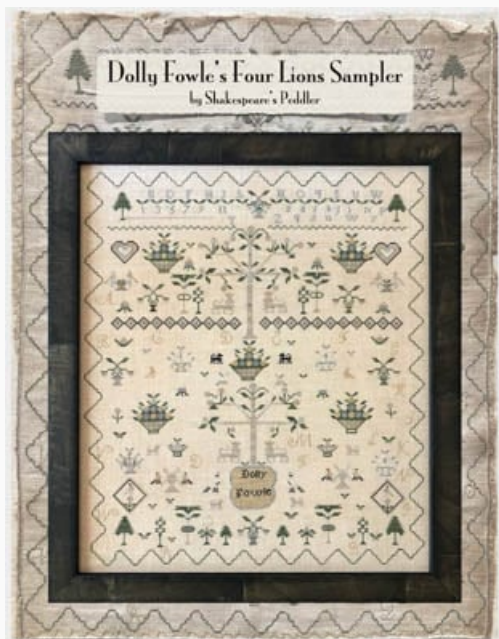

Cross Stitch Charts

Dolly Fowle's Four Lions Sampler

da: Shakespeare's Peddler

Modello: SCHHOF21-1790

Dolly Fowle's Four Lions Sampler

Price: € 23.71 (incl. VAT)