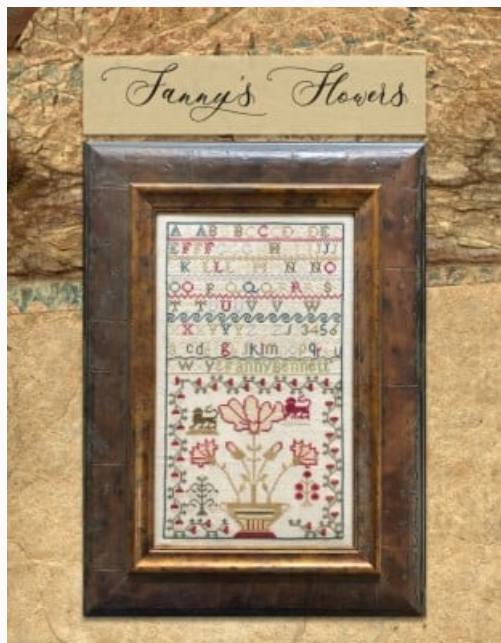

Cross Stitch Charts

Fanny's Flowers

da: Shakespeare's Peddler

Modello: SCHHOF21-2802

Fanny's Flowers

Price: € 18.72 (incl. VAT)

Cross Stitch Charts

Jane Summer's Work 1831