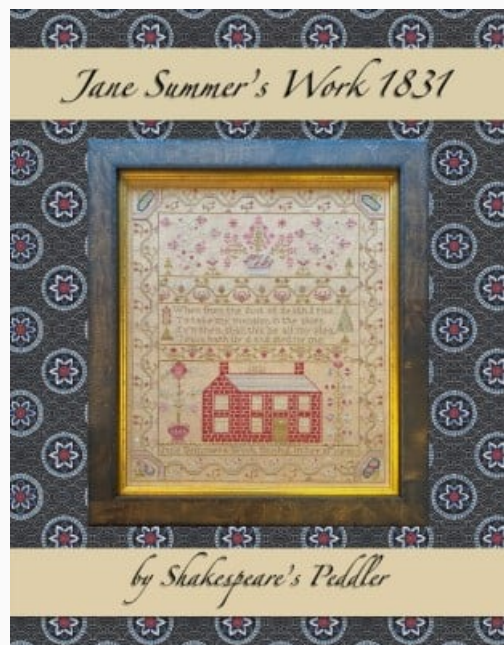

Cross Stitch Charts

Jane Summer's Work 1831

da: Shakespeare's Peddler

Modello: SCHHOF22-1323

Jane Summer's Work 1831
Nashville 2022

Price: € 27.45 (incl. VAT)