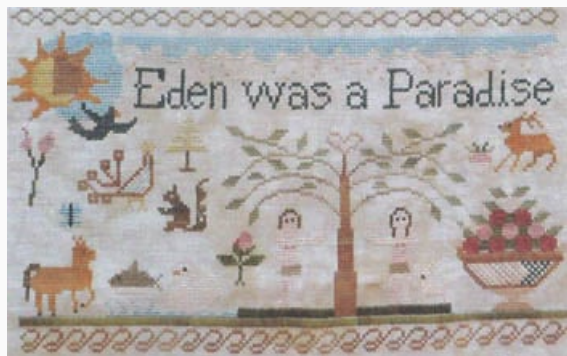

da: Shakespeare's Peddler

Modello: SCHHOF15-1460

Jenny Bean Alphabet

Price: € 9.98 (incl. VAT)

Cross Stitch Charts

Jenny Bean Adam & Eve-Parlor 2

da: Shakespeare's Peddler

Modello: SCHHOF15-2544