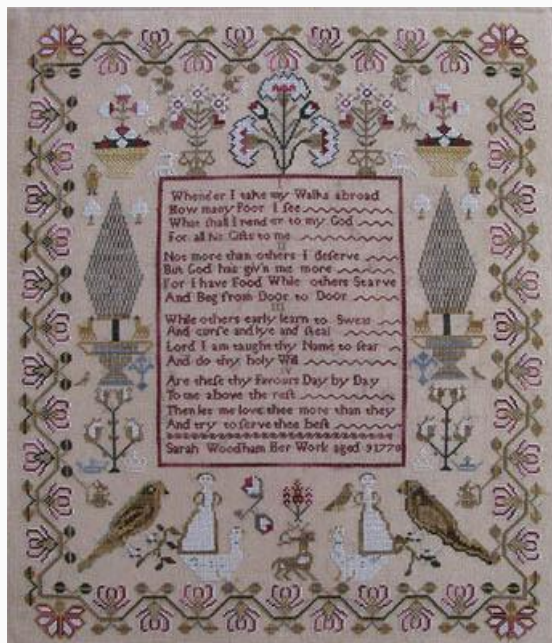

 Simply Shaker:

 Sampler Threads: Forest

 DMC Mouliné 839

Glade

Cross Stitch Charts

Sarah Woodham 1770

da: Shakespeare's Peddler

Modello: SCHHOF09-2296