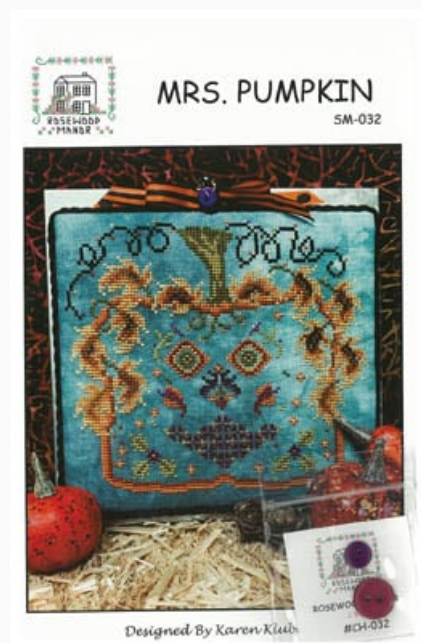

## Mr. Pumpkin

da: Rosewood Manor Designs

Modello: SCHHOF21-2510

Mr. Pumpkin

**Price: € 10.61** (incl. VAT)

Cross Stitch Charts

## Mrs. Pumpkin

da: Rosewood Manor Designs

Modello: SCHHOF21-2511

Mrs. Pumpkin

**Price: € 10.61** (incl. VAT)

Cross Stitch Charts