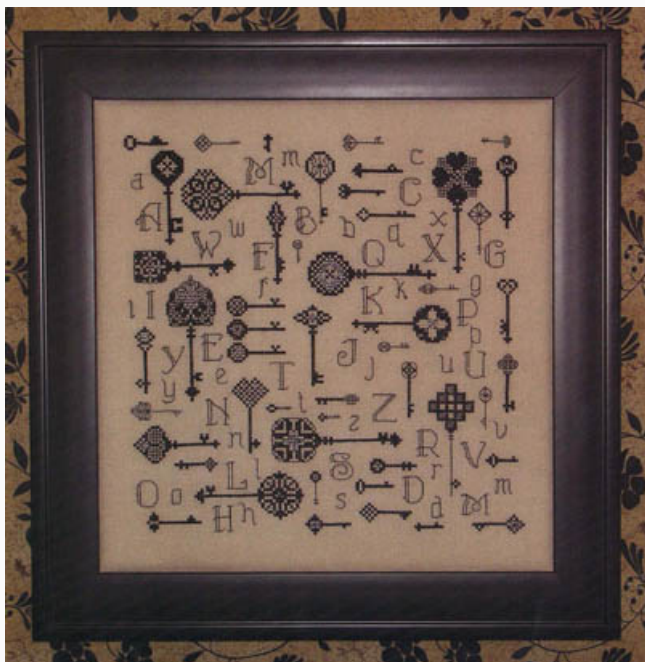

Cross Stitch Charts

Keys To The Kingdom

da: Rosewood Manor Designs

Modello: SCHHOF11-1273

Keys To The Kingdom

Price: € 16.22 (incl. VAT)