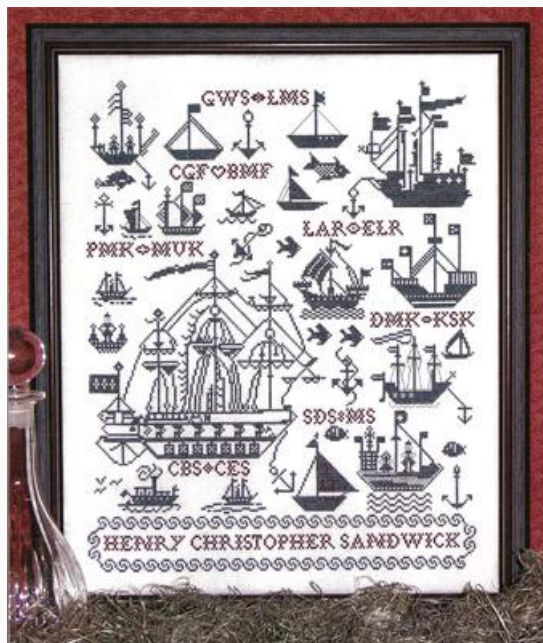

Cross Stitch Charts

Sailings Ships Sampler

da: Rosewood Manor Designs

Modello: SCHHOF09-2057

Sailings Ships Sampler

Price: € 21.21 (incl. VAT)