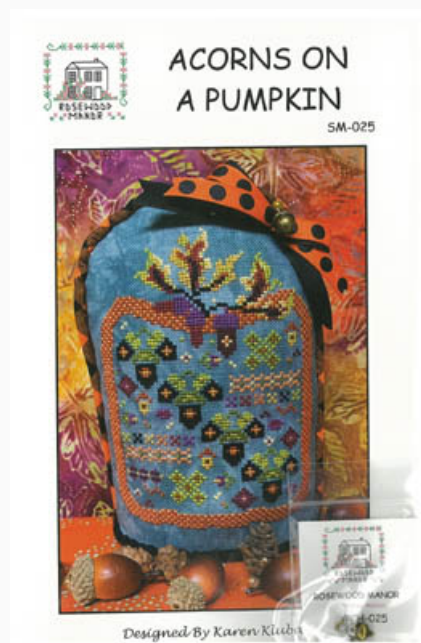

Cross Stitch Charts

Acorns On A Pumpkin

da: Rosewood Manor Designs

Modello: SCHHOF21-2509

Acorns On A Pumpkin

Price: € 10.61 (incl. VAT)