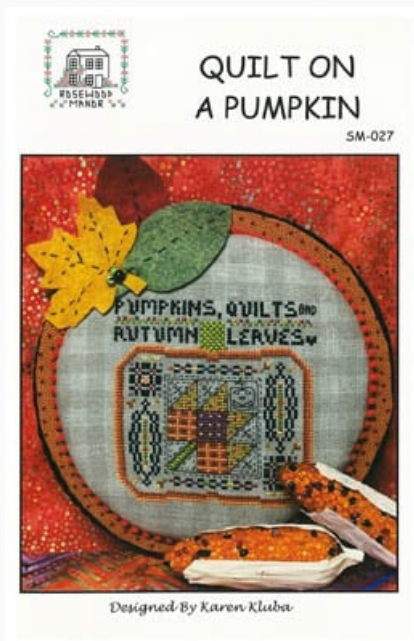

## Toads On A Pumpkin

da: Rosewood Manor Designs

Modello: SCHHOF21-2516

Toads On A Pumpkin  
Stitch Count: 98w x 67h

**Price: € 9.36** (incl. VAT)

Cross Stitch Charts

## Treats On A Pumpkin

da: Rosewood Manor Designs

Modello: SCHHOF21-2517

Treats On A Pumpkin  
Stitch Count: 88w x 58h

**Price: € 9.36** (incl. VAT)

Cross Stitch Charts

## Quilt On A Pumpkin

da: Rosewood Manor Designs

Modello: SCHHOF21-2518

Quilt On A Pumpkin  
Stitch Count: 67w x 67h

**Price: € 9.36** (incl. VAT)

Cross Stitch Charts