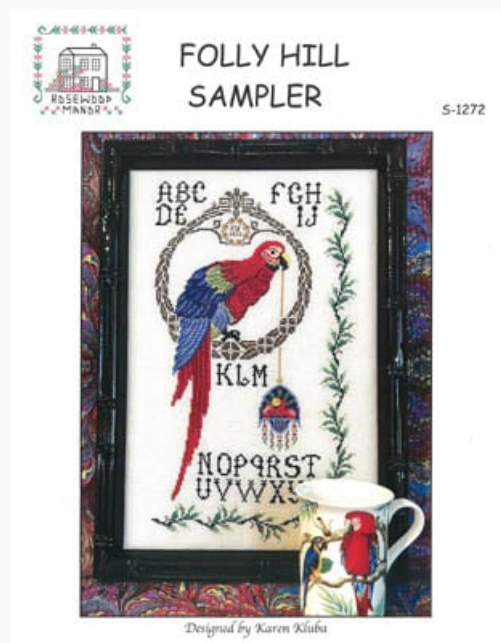

## Folly Hill Sampler

da: Rosewood Manor Designs

Modello: SCHHOF22-1481

Folly Hill Sampler  
Nashville 2022

**Price: € 18.72** (incl. VAT)

Cross Stitch Charts