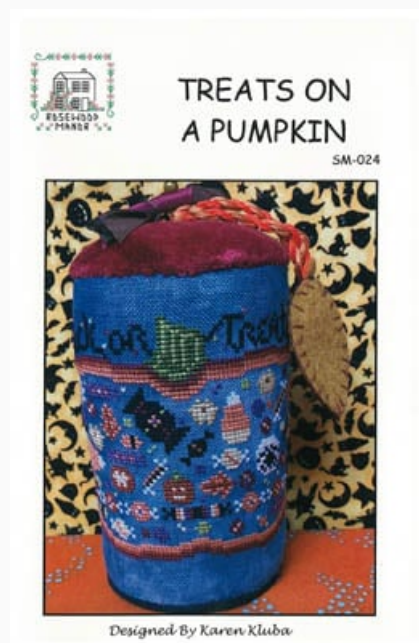

## Bats On A Pumpkin

da: Rosewood Manor Designs

Modello: SCHHOF21-2508

Bats On A Pumpkin

**Price: € 9.36** (incl. VAT)

Cross Stitch Charts

## Toads On A Pumpkin

da: Rosewood Manor Designs

Modello: SCHHOF21-2516

Toads On A Pumpkin  
Stitch Count: 98w x 67h

**Price: € 9.36** (incl. VAT)

Cross Stitch Charts

## Treats On A Pumpkin

da: Rosewood Manor Designs

Modello: SCHHOF21-2517

Treats On A Pumpkin  
Stitch Count: 88w x 58h

**Price: € 9.36** (incl. VAT)

Cross Stitch Charts