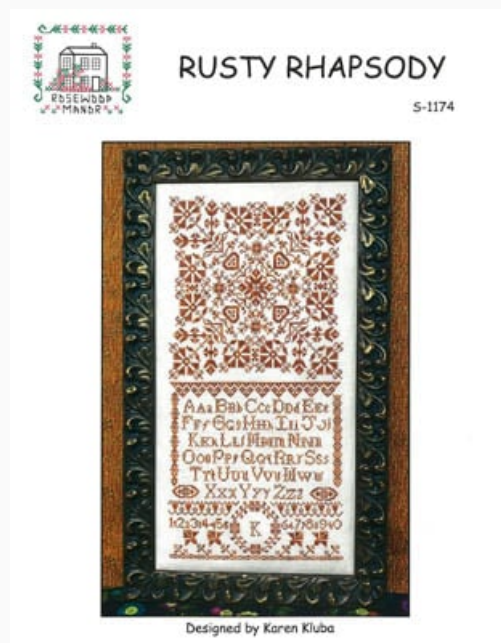

## Dreaming Of Fuchsia

da: Rosewood Manor Designs

Modello: SCHHOF21-2056

Dreaming Of Fuchsia  
Stitch Count: 270w x 80h

**Price: € 23.71** (incl. VAT)

Cross Stitch Charts

## Rusty Rhapsody

da: Rosewood Manor Designs

Modello: SCHHOF21-2396

Rusty Rhapsody

**Price: € 18.72** (incl. VAT)

Cross Stitch Charts