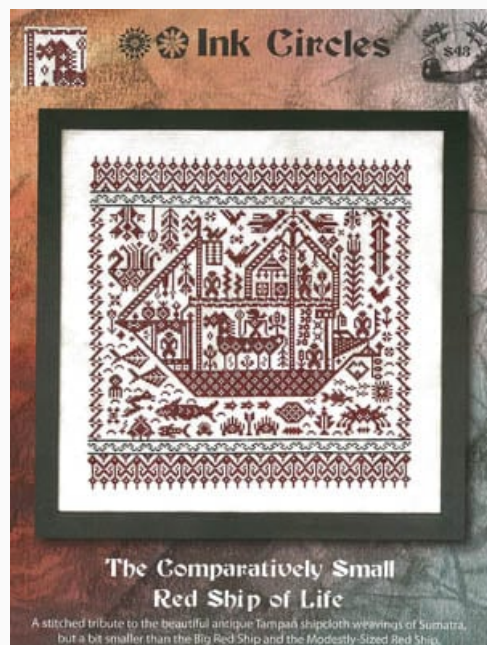

Modello: SCHHOF20-2455

Helianthus

Price: € 7.49 (incl. VAT)

Cross Stitch Charts

Comparatively Small Red Ship Of Life

da: Ink Circles

Modello: SCHHOF20-2787

Comparatively Small Red Ship Of Life