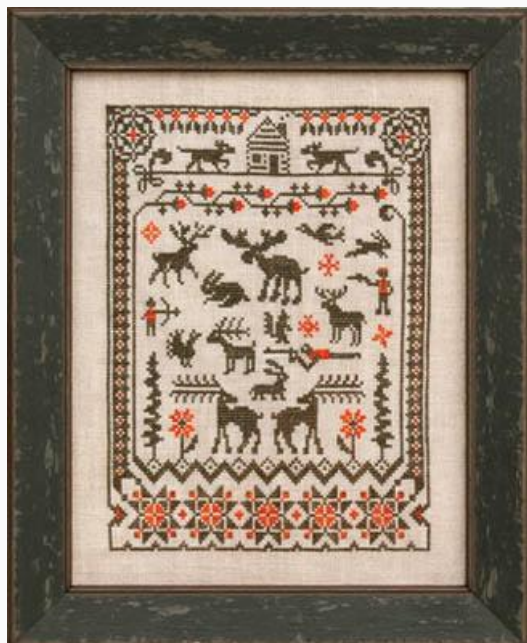

Cross Stitch Charts

Northwoods

da: Ink Circles

Modello: SCHHOF14-2337

Northwoods

Price: € 8.73 (incl. VAT)