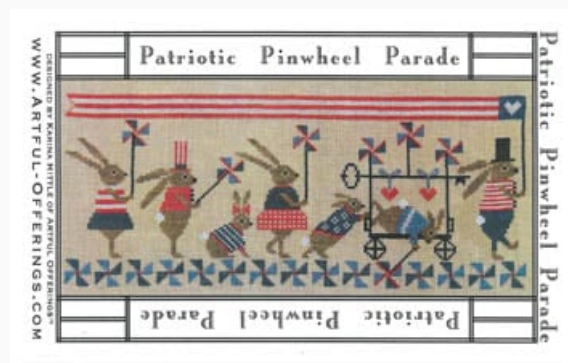

Cross Stitch Charts

Patriotic Pinwheel Parade

da: Artful Offerings

Modello: SCHHOF22-1759

Patriotic Pinwheel Parade
Stitch Count: 193w x 82h

Price: € 14.97 (incl. VAT)