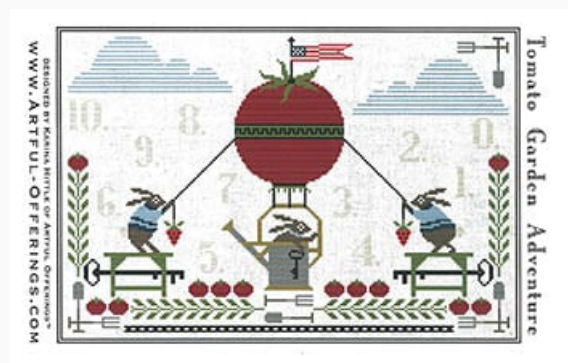

God Bless America Sampler
Stitch Count: 159w x 158h

Price: € 14.97 (incl. VAT)

Cross Stitch Charts

Americana Sailboat Sampler

da: Artful Offerings

Modello: SCHHOF22-1758

Americana Sailboat Sampler
Stitch Count: 186w x 183h

Price: € 14.97 (incl. VAT)

Cross Stitch Charts

Patriotic Pinwheel Parade

da: Artful Offerings

Modello: SCHHOF22-1759

Patriotic Pinwheel Parade
Stitch Count: 193w x 82h

Price: € 14.97 (incl. VAT)

Cross Stitch Charts

Tomato Garden Adventure

da: Artful Offerings

Modello: SCHHOF22-1965

Tomato Garden Adventure
Stitch Count: 198w x 133h

Price: € 14.97 (incl. VAT)

Cross Stitch Charts

With A Grateful Heart

da: Artful Offerings