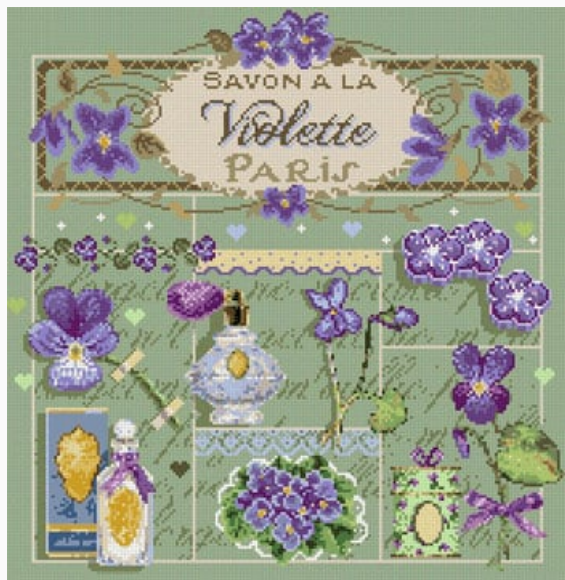

Cross Stitch Charts

Savon à la Violette

da: Madame La Fée

Modello: SCHFEE-SAVONVIOLETTE

Savon à la Violette
Color Chart For Counted Cross Stitch.
Stitch Count: 198 x 199

Price: € 19.00 (incl. VAT)

Materials list: In the following page you will find the list of materials needed to complete the work.