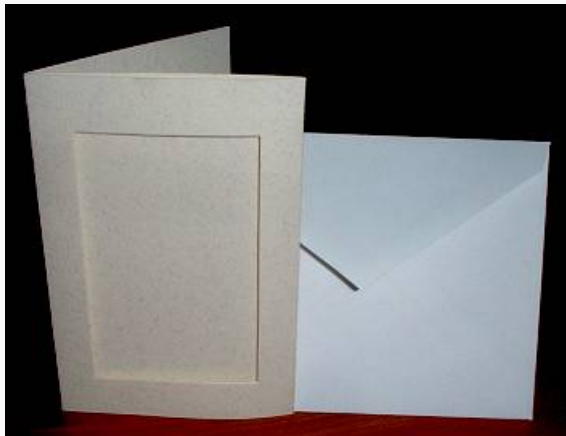

Ready to Stitch - For you, for all

Card rectangular opening: parchment

da: Yartree

Modello: BIGYAR5124

Unprinted cards for mounting needlework, embossing, rubber stamps, flowers, stenciling, etc. with a rectangular opening 2 1/2" x 4". Parchment.

Price: € 0.91 (incl. VAT)

Ready to Stitch - For you, for all

Card rectangular opening: ivory

da: Yarntree

Modello: BIGYAR7296

Unprinted cards for mounting needlework, embossing, rubber stamps, flowers, stenciling, etc. with a rectangular opening 2 1/2" x 4". Ivory

Price: € 0.91 (incl. VAT)

Ready to Stitch - For you, for all

Card rectangular opening: red

da: Yartree

Modello: BIGYAR7300

Unprinted cards for mounting needlework, embossing, rubber stamps, flowers, stenciling, etc. with a rectangular opening 2 1/2" x 4". Red.

Price: € 0.91 (incl. VAT)

Ready to Stitch - For you, for all

Round Ornament Disk 3"

da: Yartree

Modello: RICYAR4492

Clear 3½" (8.90cm.) acrylic frame to show off your cross stitch, photos, or artwork. Works great with perforated paper. Back snaps in. Add your own ribbon or cord to hang. Design area 7.30cm.