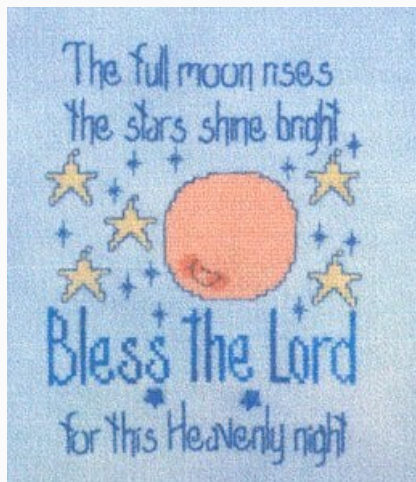

Cross Stitch Charts

Heavenly Night

da: San-Man Originals

Modello: SCHWIC-SM6029

Heavenly Night

Expected restocking from Friday 30 September, 2022.

Price: € 1.64 (incl. VAT)