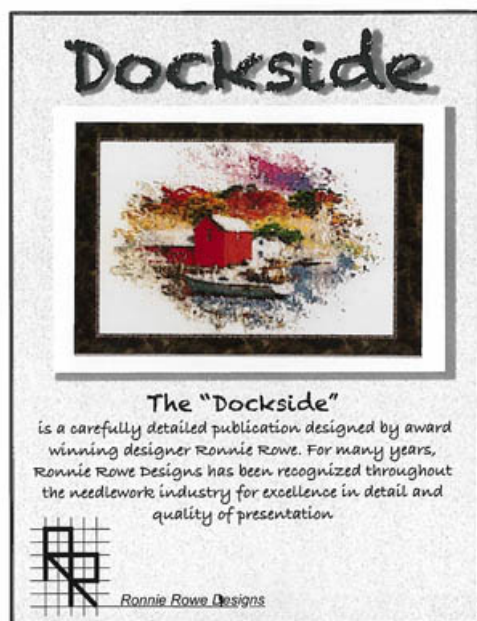

Cross Stitch Charts

Dockside

da: Ronnie Rowe Designs

Modello: SCHHOF18-1623

Dockside

Price: € 12.48 (incl. VAT)