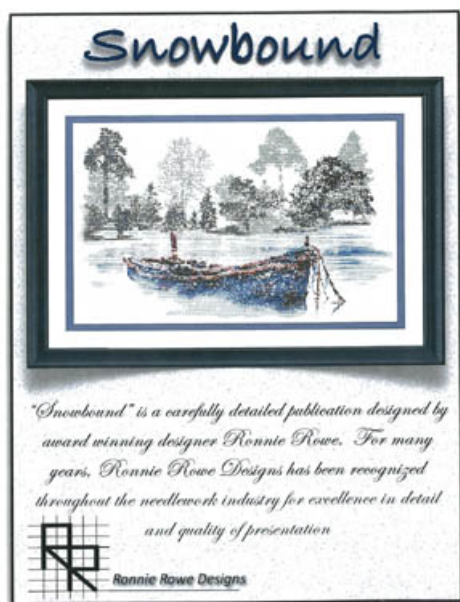

Cross Stitch Charts

Snowbound

da: Ronnie Rowe Designs

Modello: SCHHOF22-1523

Snowbound
Stitch Count: 300w x 200h
Nashville 2022

Price: € 24.96 (incl. VAT)