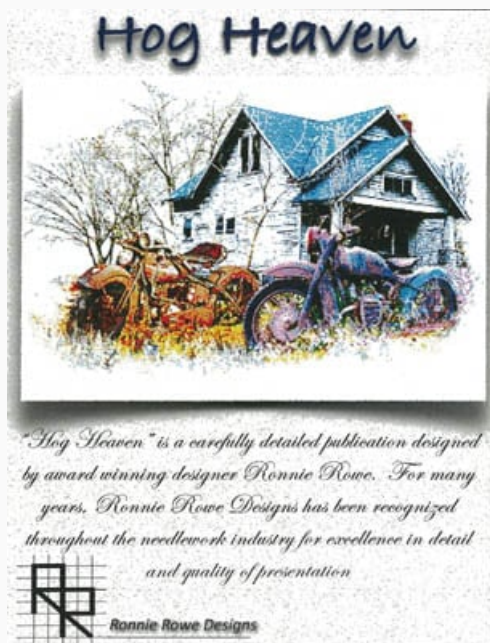

Cross Stitch Charts

Hog Heaven

da: Ronnie Rowe Designs

Modello: SCHHOF22-1149

Hog Heaven
Stitch Count: 350w x 250h

Price: € 24.96 (incl. VAT)