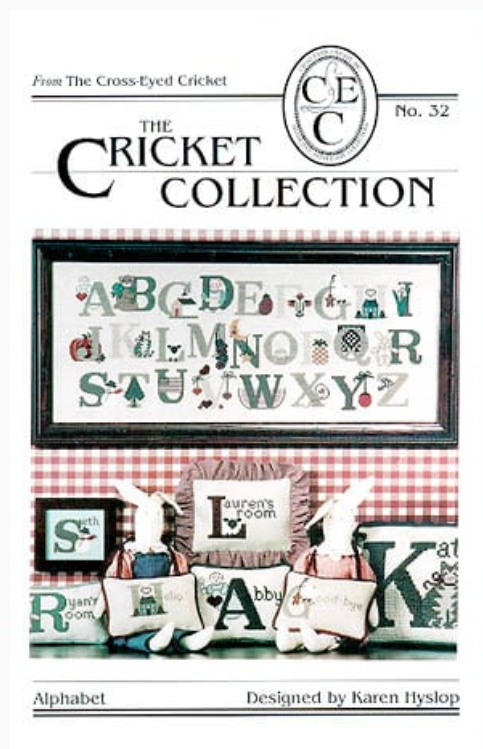

Cross Stitch Charts

Alphabet #32

da: Cross Eyed Cricket, Inc.

Modello: SCHHOF4868

Alphabet #32

Price: € 8.73 (incl. VAT)