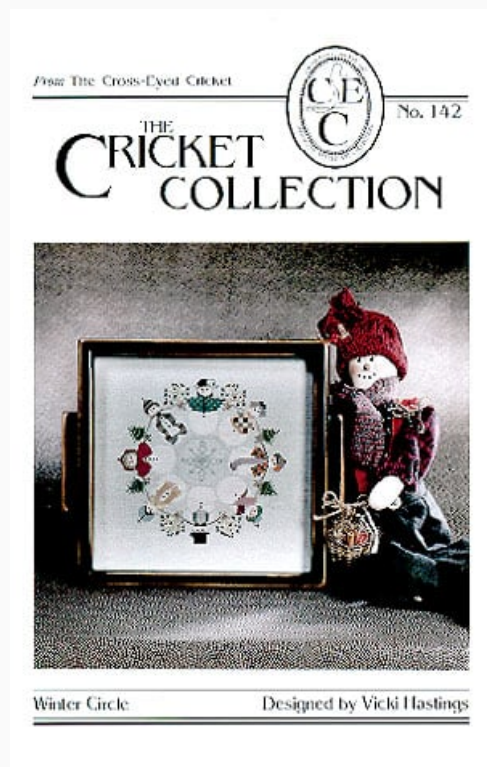

Cross Stitch Charts

Winter Circle #142

da: Cross Eyed Cricket, Inc.

Modello: SCHHOF95-306

Winter Circle #142

Price: € 8.73 (incl. VAT)