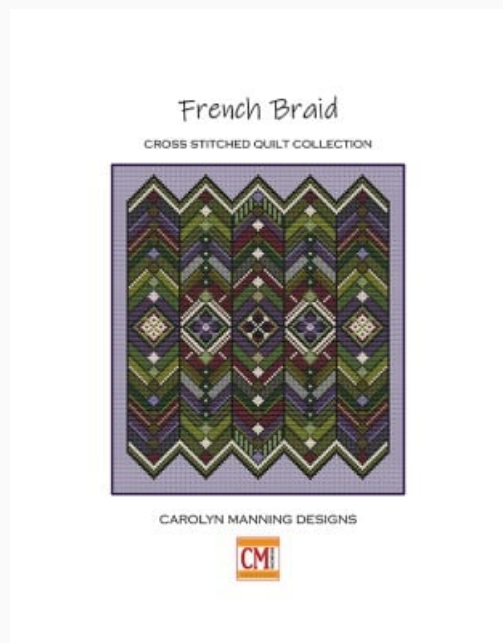

Cross Stitch Charts

French Braid

da: CM Designs

Modello: SCHHOF22-1284

French Braid
Stitch Count: 111w x 129h

Price: € 8.73 (incl. VAT)