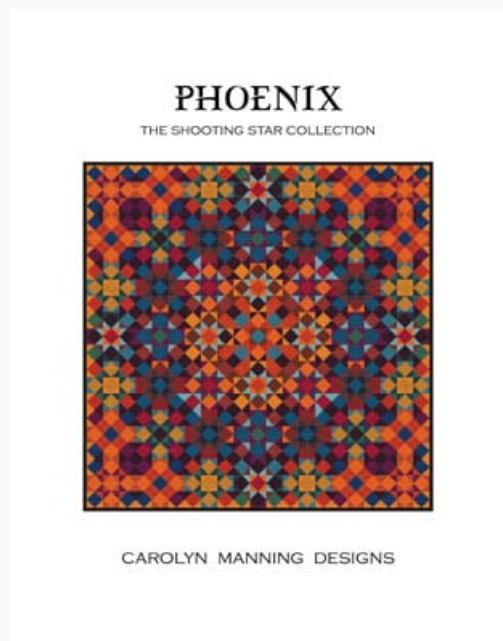

Cross Stitch Charts

Phoenix

da: CM Designs

Modello: SCHHOF21-1971

Phoenix
Stitch Count: 189w x 189h

Price: € 9.98 (incl. VAT)