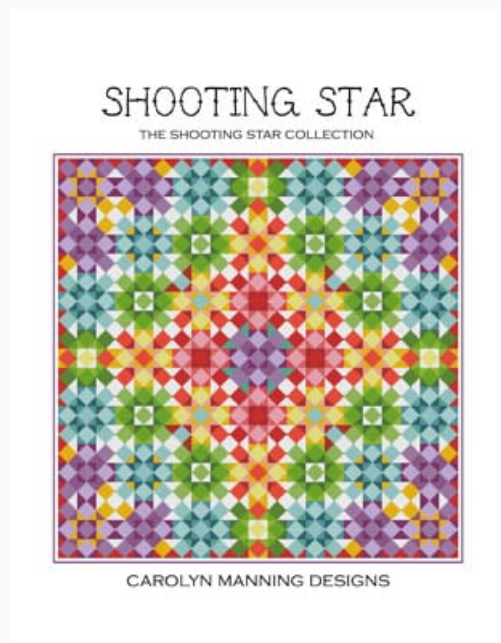

Cross Stitch Charts

Shooting Star

da: CM Designs

Modello: SCHHOF20-2417

Shooting Star
Stitch Count: 189w x 189h

Price: € 9.98 (incl. VAT)