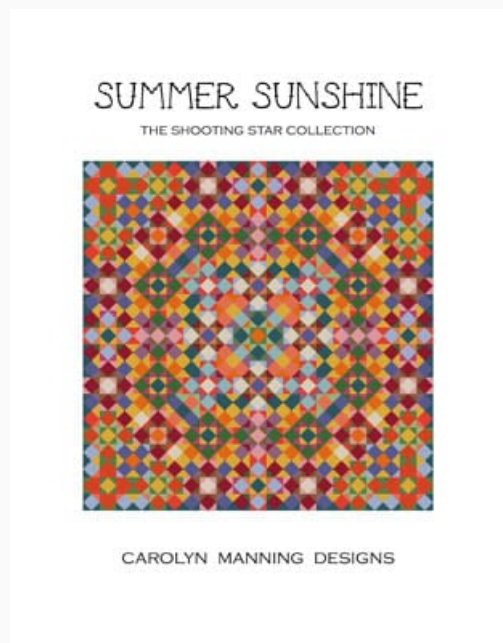

Cross Stitch Charts

Summer Sunshine

da: CM Designs

Modello: SCHHOF20-2441

Summer Sunshine

Price: € 9.98 (incl. VAT)