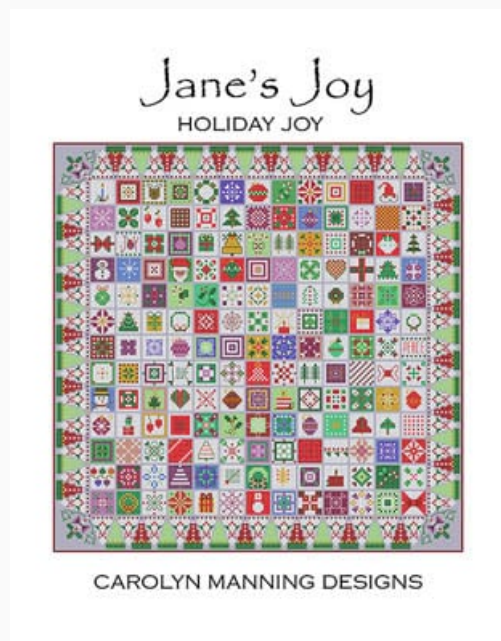

Cross Stitch Charts

Holiday Joy

da: CM Designs

Modello: SCHHOF18-2057

Holiday Joy
Stitch Count: 145w x 145h

Price: € 18.72 (incl. VAT)