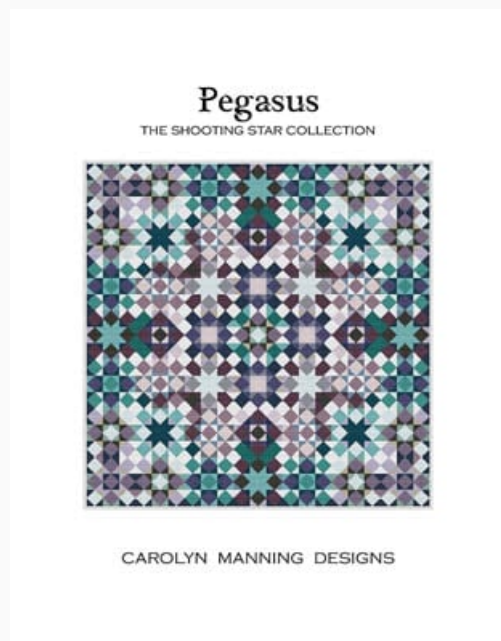

Cross Stitch Charts

Pegasus

da: CM Designs

Modello: SCHHOF21-1970

Pegasus
Stitch Count: 189w x 189h

Price: € 9.98 (incl. VAT)