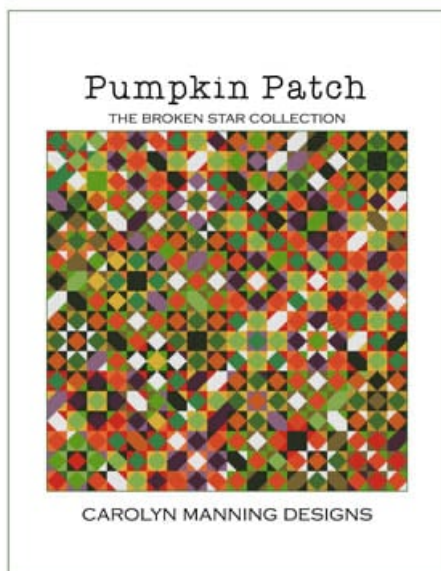

Cross Stitch Charts

Pumpkin Patch

da: CM Designs

Modello: SCHHOF19-1653

Pumpkin Patch
Stitch Count: 162w x 162h

Price: € 11.23 (incl. VAT)