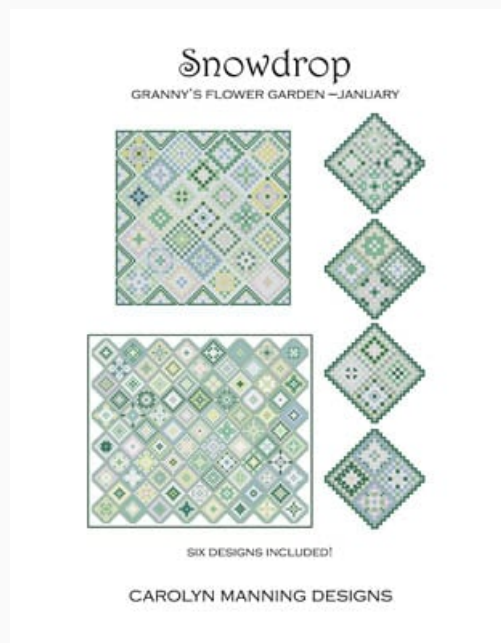

Cross Stitch Charts

Snowdrop - Granny's Garden January

da: CM Designs

Modello: SCHHOF20-1259

Snowdrop - Granny's Garden January

Price: € 14.97 (incl. VAT)