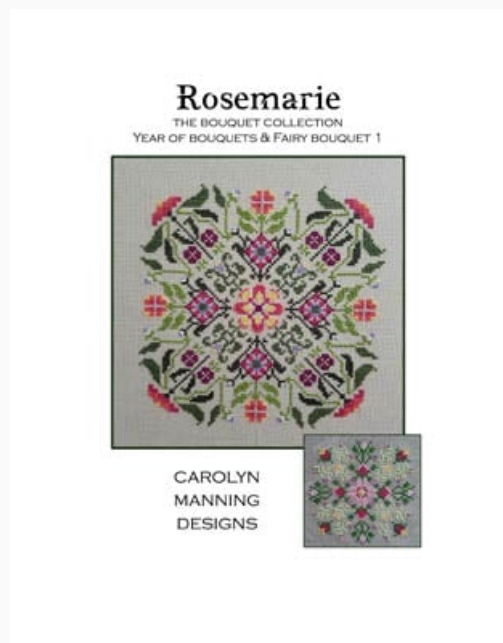

Cross Stitch Charts

Rosemarie

da: CM Designs

Modello: SCHHOF20-2374

Rosemarie
Stitch Count: 100w x 100h

Price: € 9.98 (incl. VAT)