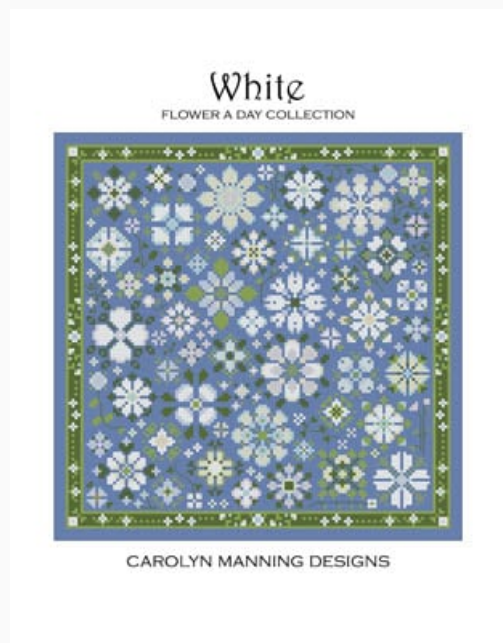

Cross Stitch Charts

White - Flower A Day

da: CM Designs

Modello: SCHHOF19-2700

White - Flower A Day
Stitch Count: 130w x 130h

Price: € 9.36 (incl. VAT)