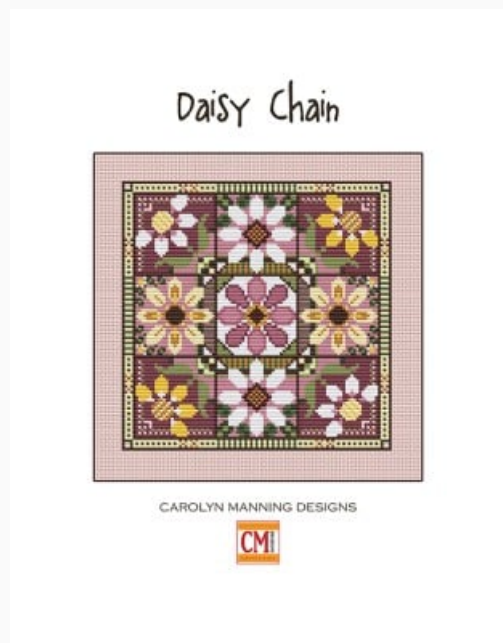

Cross Stitch Charts

Daisy Chain

da: CM Designs

Modello: SCHHOF21-2759

Daisy Chain
Stitch Count: 99w x 99h

Price: € 8.73 (incl. VAT)