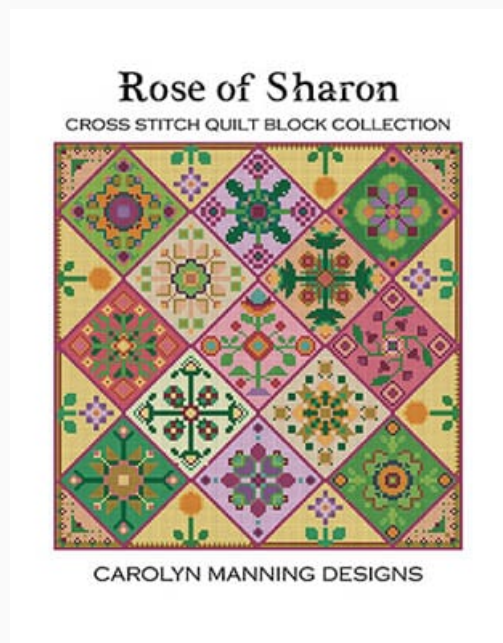

Cross Stitch Charts

Rose Of Sharon

da: CM Designs

Modello: SCHHOF19-1997

Rose Of Sharon
Stitch Count: 164w x 164h

Price: € 17.47 (incl. VAT)