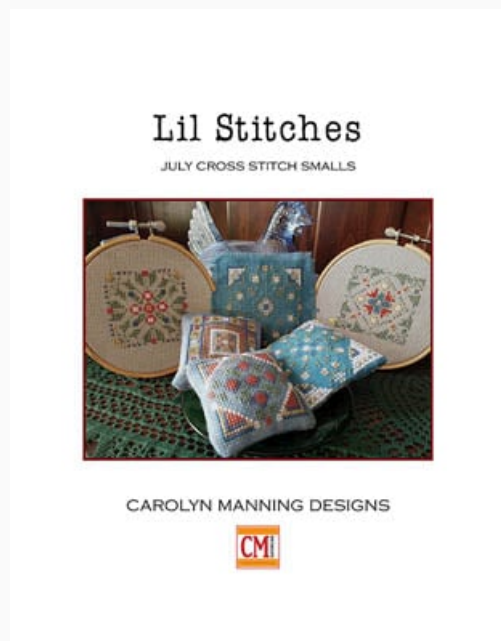

Cross Stitch Charts

Lil Stitches July

da: CM Designs

Modello: SCHHOF21-1936

Lil Stitches July
Stitch Count: 30w x 30h

Price: € 11.23 (incl. VAT)