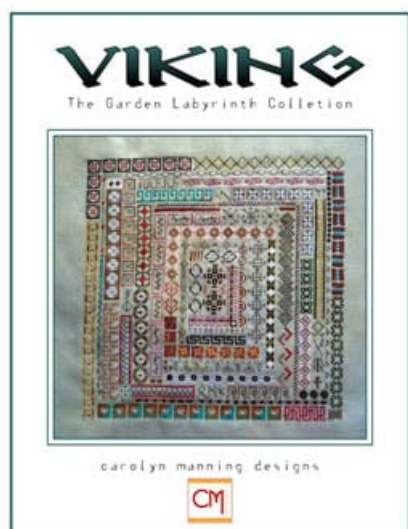

Cross Stitch Charts

Viking Garden Labyrinth

da: CM Designs

Modello: SCHHOF18-1694

Viking Garden Labyrinth
Stitch Count: 151w x 151h

Price: € 16.22 (incl. VAT)