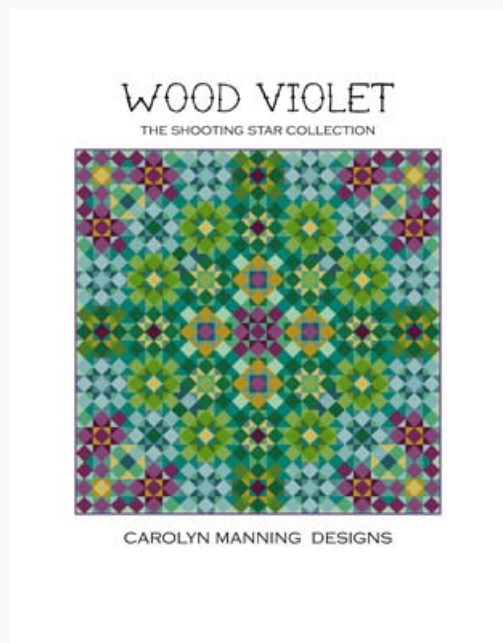

## Wood Violet

da: CM Designs

Modello: SCHHOF20-1873

Wood Violet  
Stitch Count: 189w x 189h

**Price: € 9.98** (incl. VAT)

Cross Stitch Charts