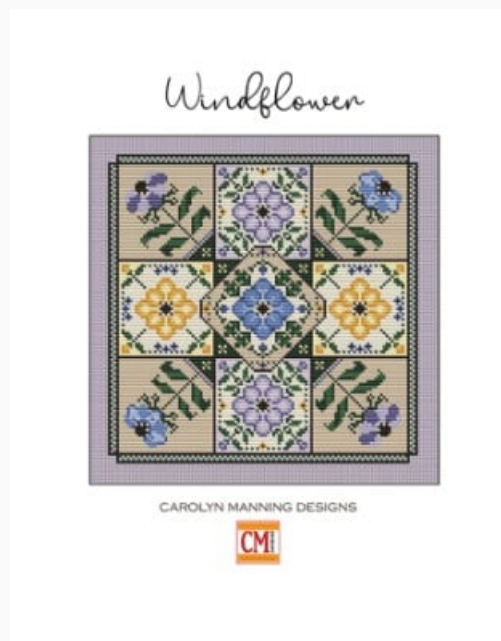

Cross Stitch Charts

Windflower

da: CM Designs

Modello: SCHHOF22-1611

Windflower
Stitch Count: 115w x 115h
Nashville 2022

Price: € 8.73 (incl. VAT)