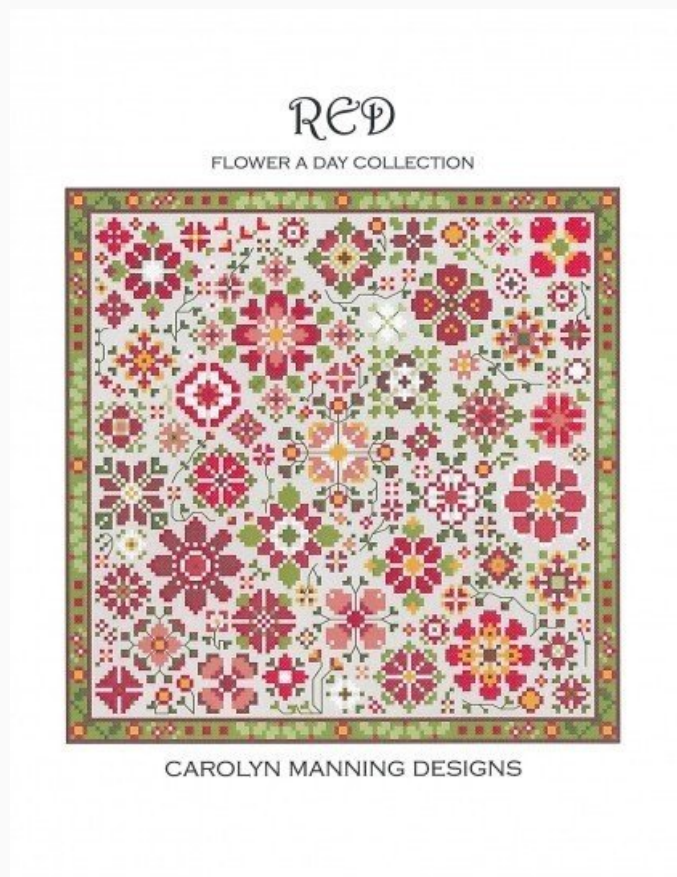

Cross Stitch Charts

Red - Flower A Day

da: CM Designs

Modello: SCHHOF19-2663

Red - Flower A Day

Stitch Count: 130w x 130h

Price: € 9.36 (incl. VAT)