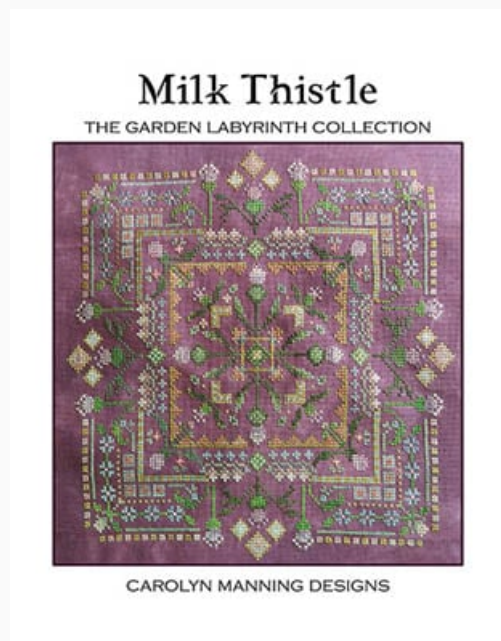

Cross Stitch Charts

Milk Thistle

da: CM Designs

Modello: SCHHOF19-1999

Milk Thistle
Stitch Count: 131w x 131h

Price: € 16.22 (incl. VAT)