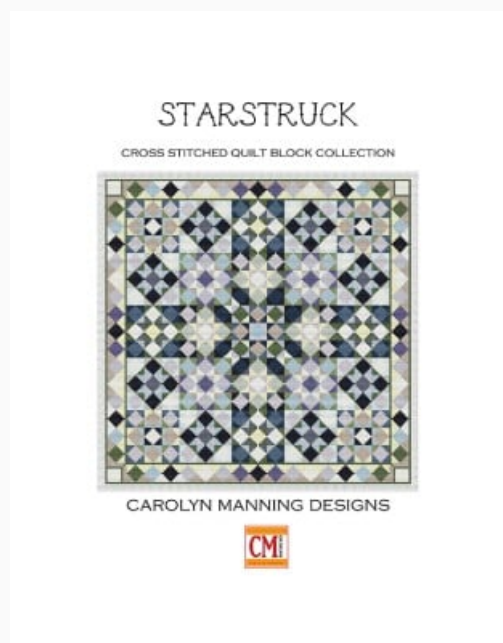

Cross Stitch Charts

Starstruck

da: CM Designs

Modello: SCHHOF21-2197

Starstruck
Stitch Count: 157w x 157h

Price: € 8.73 (incl. VAT)