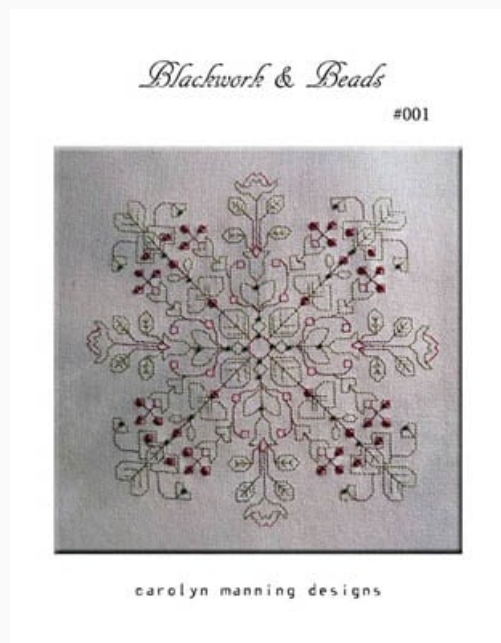

## Blackwork & Beads 001

da: CM Designs

Modello: SCHHOF18-1759

Blackwork & Beads 001  
Stitch Count: 98w x 98h

**Price: € 9.98** (incl. VAT)

Cross Stitch Charts