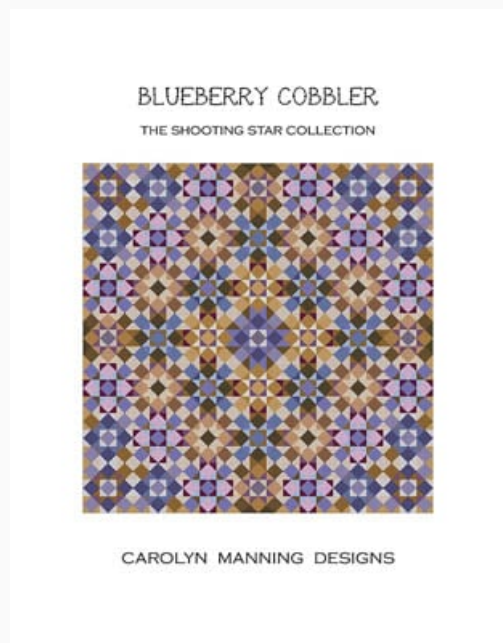

Cross Stitch Charts

Blueberry Cobbler

da: CM Designs

Modello: SCHHOF20-2941

Blueberry Cobbler
Stitch Count: 189w x 189h

Price: € 9.98 (incl. VAT)