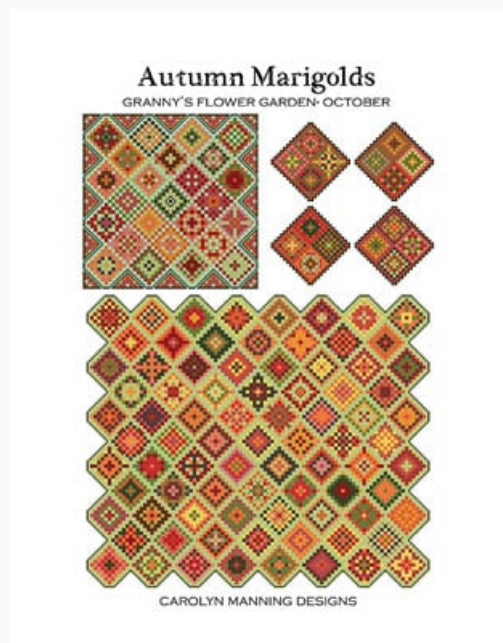

## Autumn Marigolds

da: CM Designs

Modello: SCHHOF20-2640

Autumn Marigolds

**Price: € 14.97** (incl. VAT)

Cross Stitch Charts