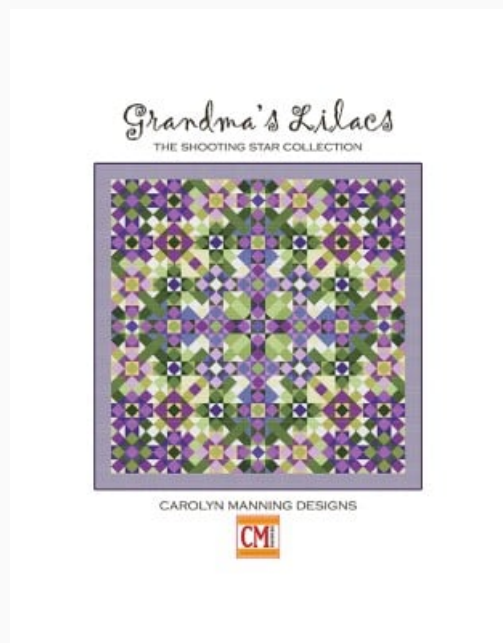

## Grandma's Lilacs

da: CM Designs

Modello: SCHHOF21-2729

Grandma's Lilacs  
Stitch Count: 189w x 189h

**Price: € 9.98** (incl. VAT)

Cross Stitch Charts