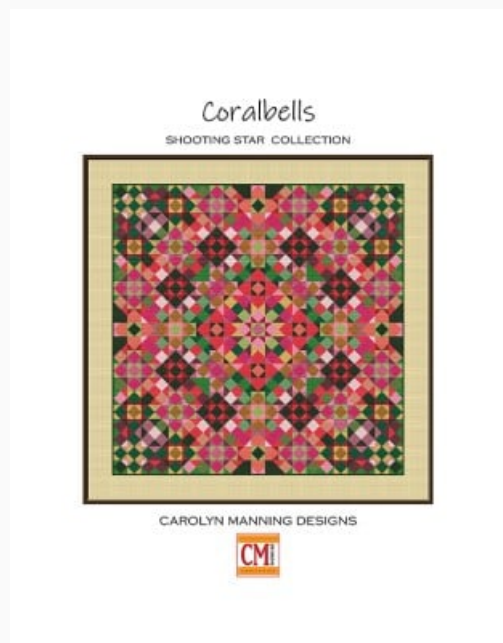

Cross Stitch Charts

Coralbells

da: CM Designs

Modello: SCHHOF22-2719

Coralbells
Stitch Count: 191w x 191h

Price: € 9.98 (incl. VAT)