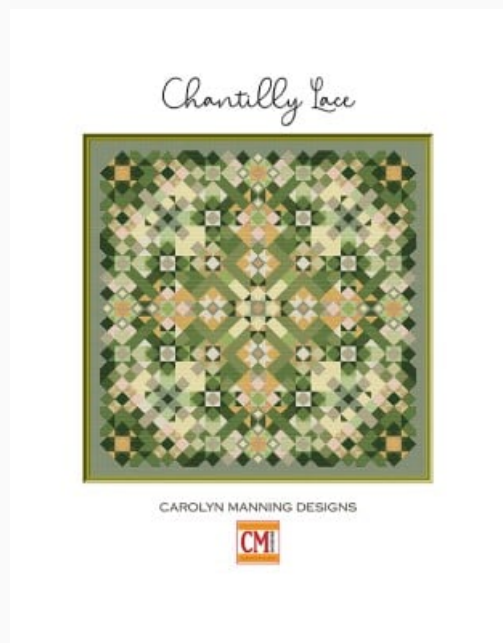

Cross Stitch Charts

Chantilly Lace

da: CM Designs

Modello: SCHHOF22-2113

Chantilly Lace
Stitch Count: 183w x 183h

Price: € 9.98 (incl. VAT)