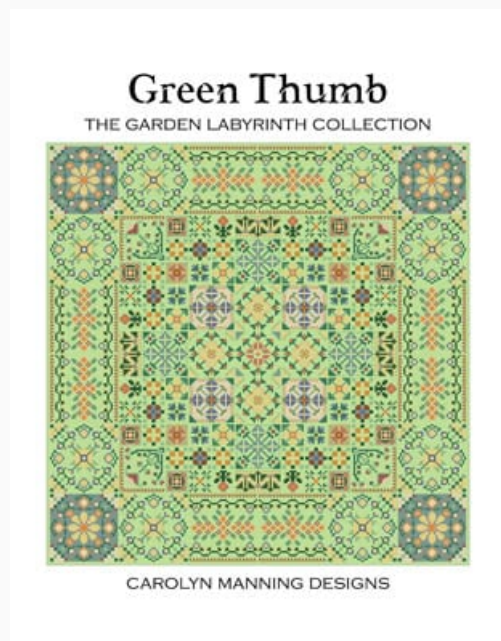

Cross Stitch Charts

Green Thumb

da: CM Designs

Modello: SCHHOF19-1922

Green Thumb
Stitch Count: 233w x 233h

Price: € 17.47 (incl. VAT)