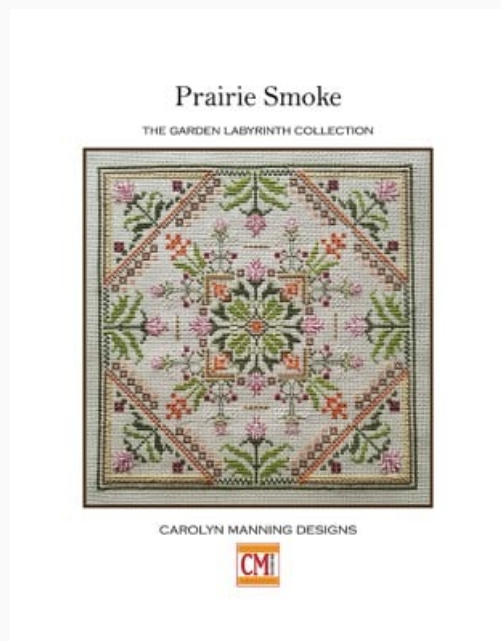

Cross Stitch Charts

Prairie Smoke

da: CM Designs

Modello: SCHHOF22-1614

Prairie Smoke
Stitch Count: 123w x 123h
Nashville 2022

Price: € 9.98 (incl. VAT)