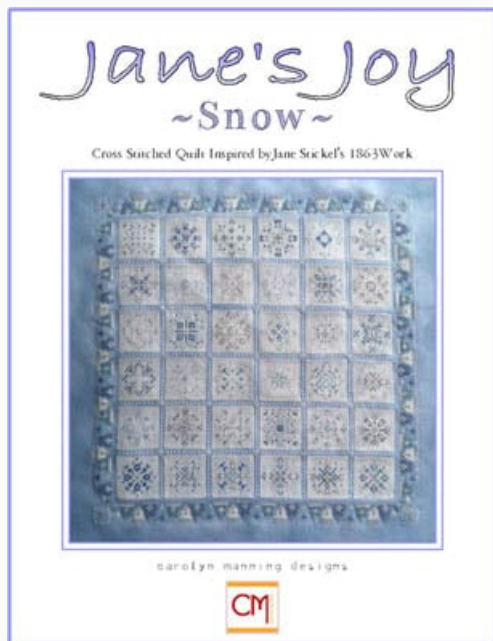

Cross Stitch Charts

Snow (Jane`s Joy Collection)

da: CM Designs

Modello: SCHHOF16-2345

Snow (Jane`s Joy Collection)

Price: € 17.47 (incl. VAT)