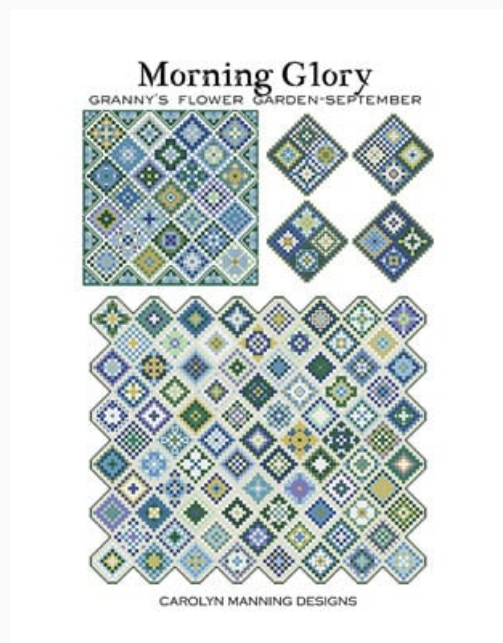

Cross Stitch Charts

Morning Glory

da: CM Designs

Modello: SCHHOF20-2594

Morning Glory

Price: € 14.97 (incl. VAT)