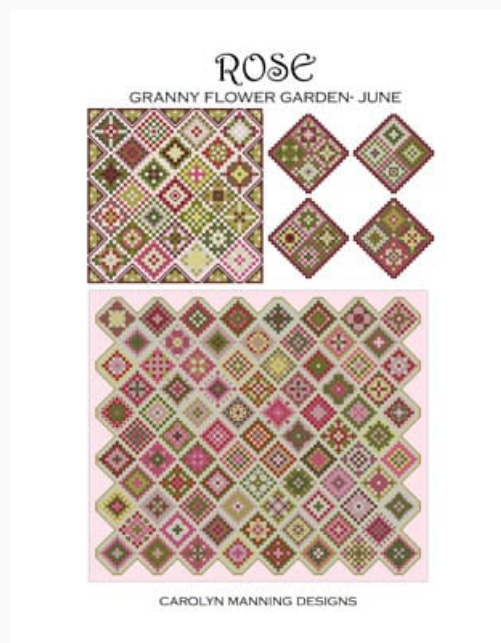

Cross Stitch Charts

Rose

da: CM Designs

Modello: SCHHOF20-2049

Rose

Price: € 14.97 (incl. VAT)