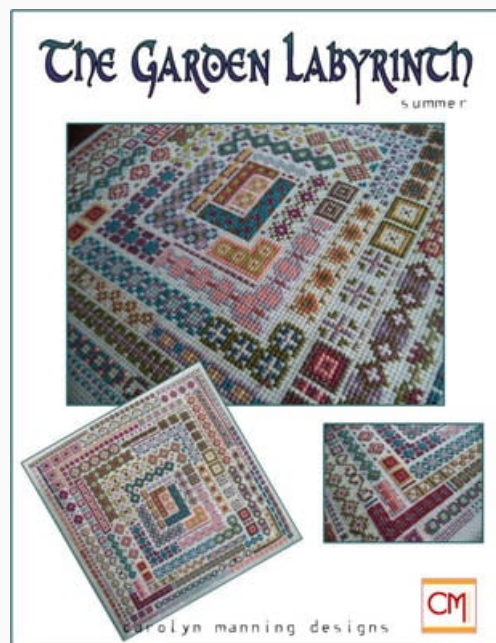

## Garden Labyrinth, The (Summer)

da: CM Designs

Modello: SCHHOF16-1006

Garden Labyrinth, The (Summer)

**Price: € 11.23** (incl. VAT)

Cross Stitch Charts