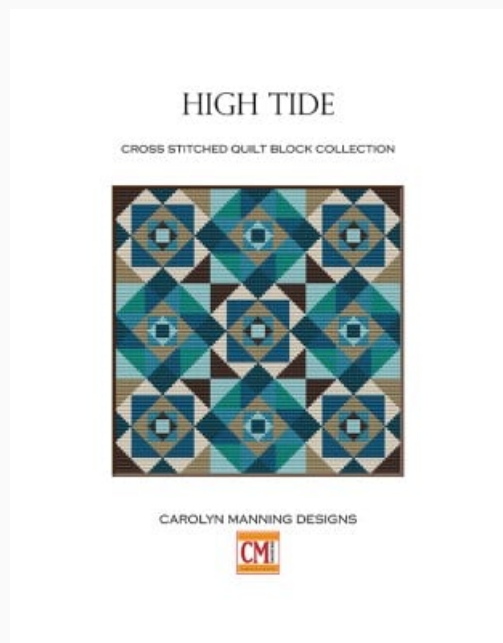

Cross Stitch Charts

High Tide

da: CM Designs

Modello: SCHHOF22-1903

High Tide
Stitch Count: 107w x 107h

Price: € 8.73 (incl. VAT)