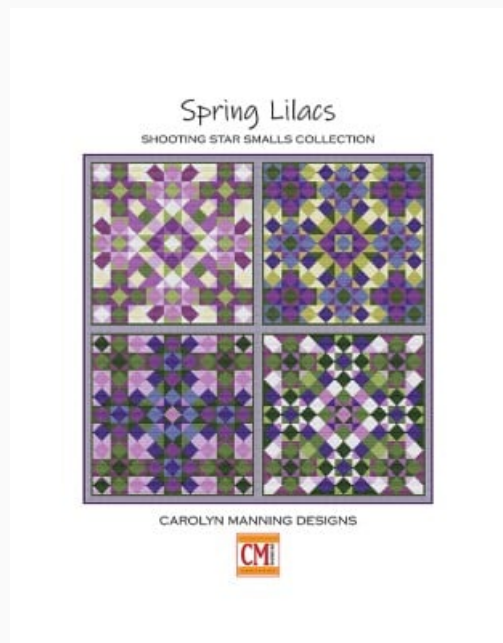

Cross Stitch Charts

Spring Lilacs

da: CM Designs

Modello: SCHHOF22-1329

Spring Lilacs
Stitch Count: 83w x 83h
Nashville 2022

Price: € 8.73 (incl. VAT)