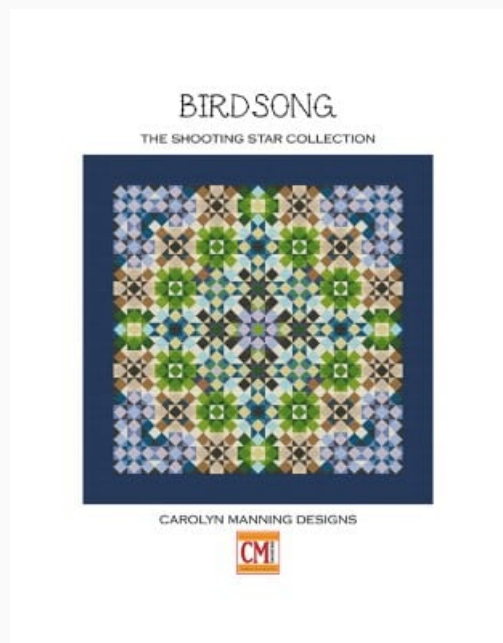

Cross Stitch Charts

Birdsong

da: CM Designs

Modello: SCHHOF22-1013

Birdsong
Stitch Count: 189w x 189h

Price: € 9.98 (incl. VAT)