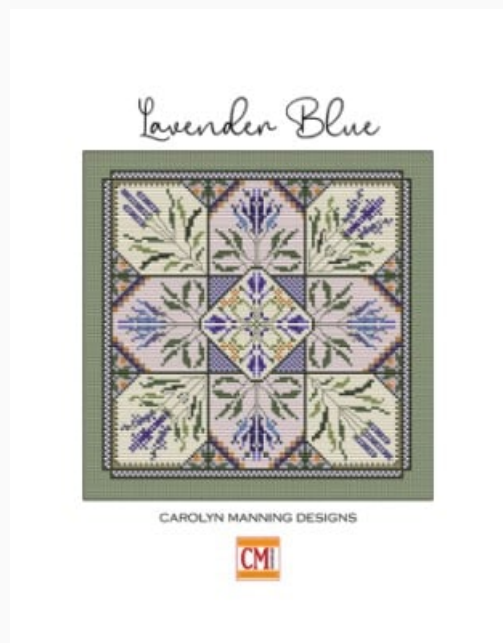

Cross Stitch Charts

Lavender Blue

da: CM Designs

Modello: SCHHOF22-1420

Lavender Blue
Stitch Count: 115w x 115h
Nashville 2022

Price: € 8.73 (incl. VAT)