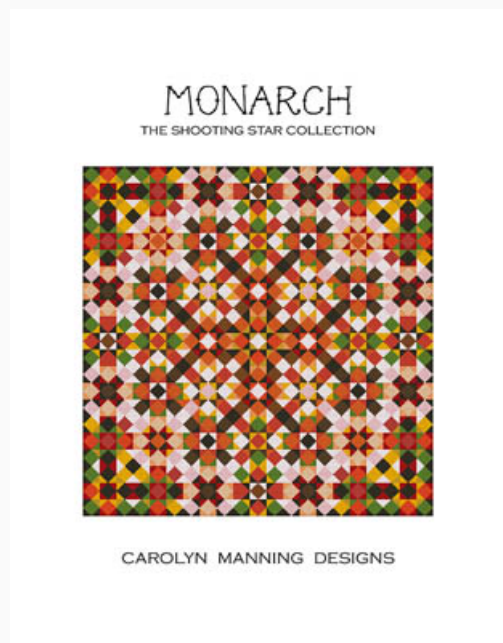

Cross Stitch Charts

Monarch

da: CM Designs

Modello: SCHHOF20-2618

Monarch
Stitch Count: 189w x 189h

Price: € 9.98 (incl. VAT)