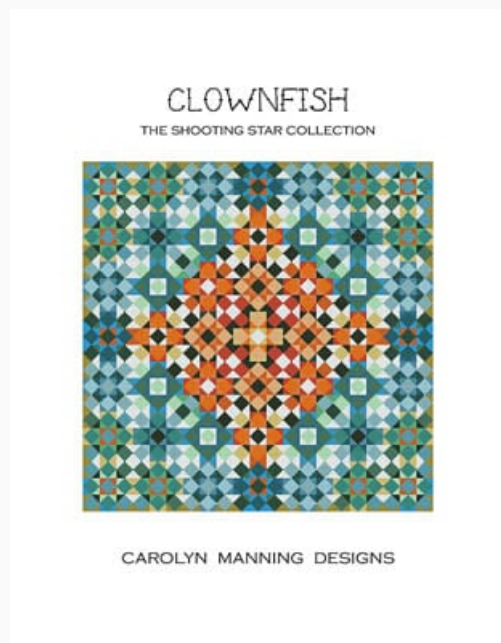

Cross Stitch Charts

Clownfish

da: CM Designs

Modello: SCHHOF21-1063

Clownfish
Stitch Count: 189w x 189h

Price: € 9.98 (incl. VAT)