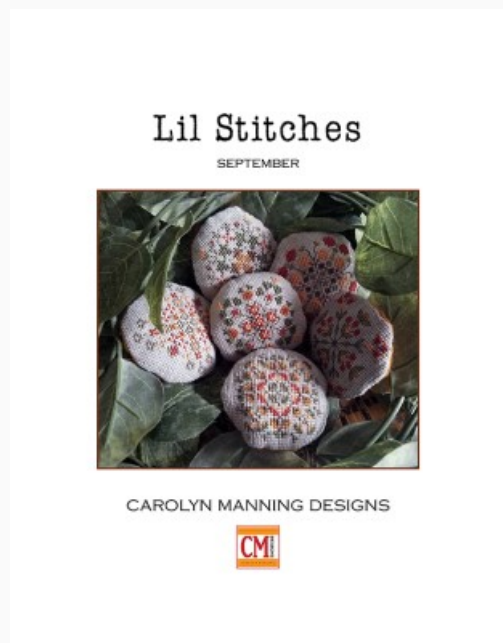

Cross Stitch Charts

Lil Stitches September

da: CM Designs

Modello: SCHHOF21-2106

Lil Stitches September
Stitch Count: 30w x 30h

Price: € 8.73 (incl. VAT)