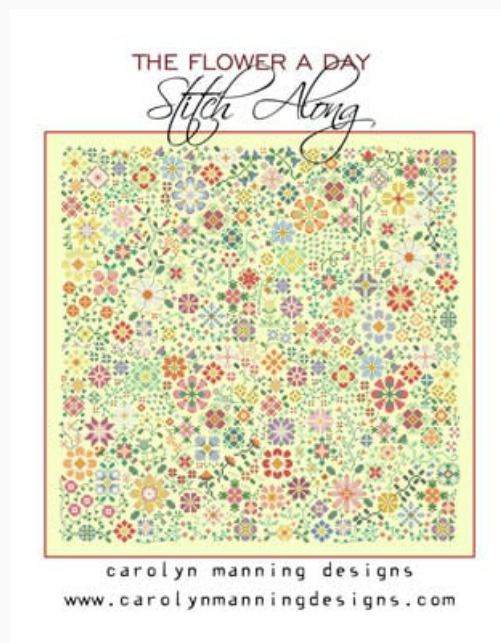

Cross Stitch Charts

Flower A Day Stitch Along

da: CM Designs

Modello: SCHHOF18-1477

Flower A Day Stitch Along
Stitch Count: 225w x 224h

Price: € 17.47 (incl. VAT)