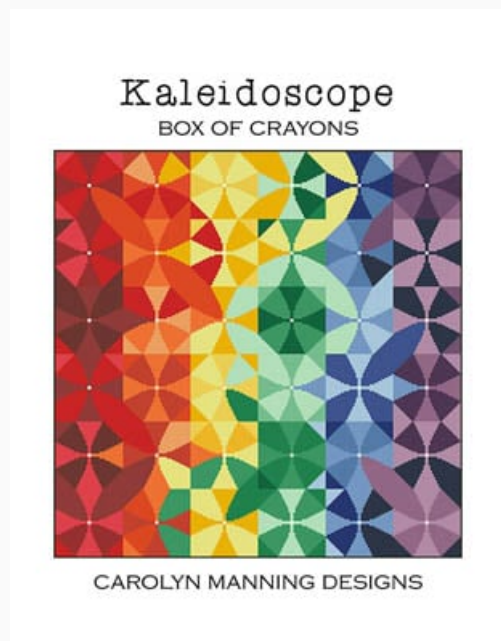

Cross Stitch Charts

Box Of Crayons

da: CM Designs

Modello: SCHHOF19-2067

Box Of Crayons
Stitch Count: 242w x 242h

Price: € 17.47 (incl. VAT)