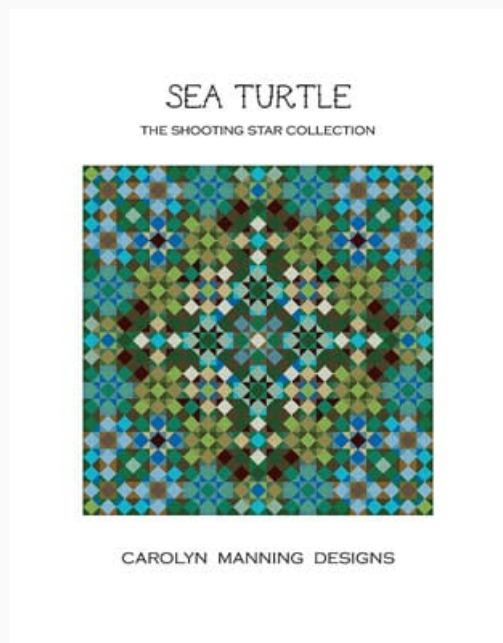

Cross Stitch Charts

Sea Turtle

da: CM Designs

Modello: SCHHOF21-1066

Sea Turtle
Stitch Count: 189w x 189h

Price: € 9.98 (incl. VAT)