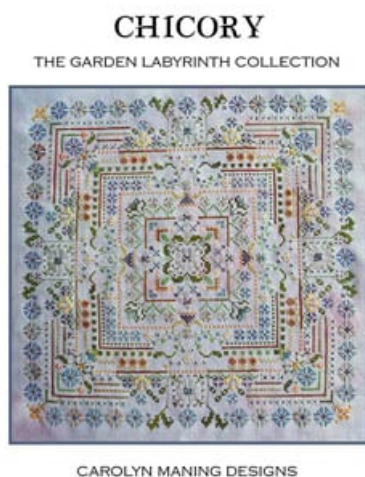

Cross Stitch Charts

Chicory (Garden Labyrinth Collection)

da: CM Designs

Modello: SCHHOF18-2087

Chicory (Garden Labyrinth Collection)
Stitch Count: 163w x 163h

Price: € 17.47 (incl. VAT)