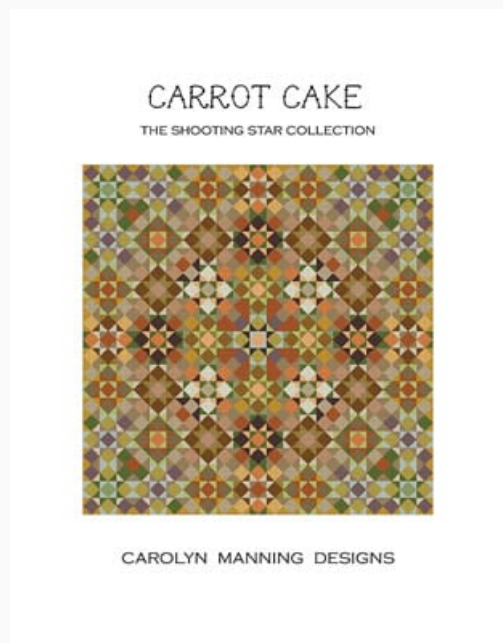

## Carrot Cake

da: CM Designs

Modello: SCHHOF20-2942

Carrot Cake  
Stitch Count: 189w x 189h

**Price: € 9.98** (incl. VAT)

Cross Stitch Charts