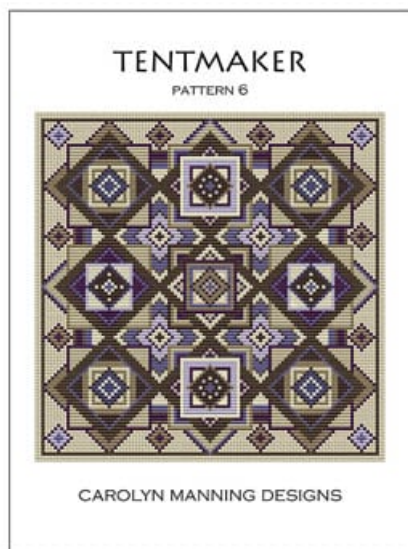

Cross Stitch Charts

Tentmaker 6

da: CM Designs

Modello: SCHHOF21-1374

Tentmaker 6
Stitch Count: 107w x 107h

Price: € 9.98 (incl. VAT)