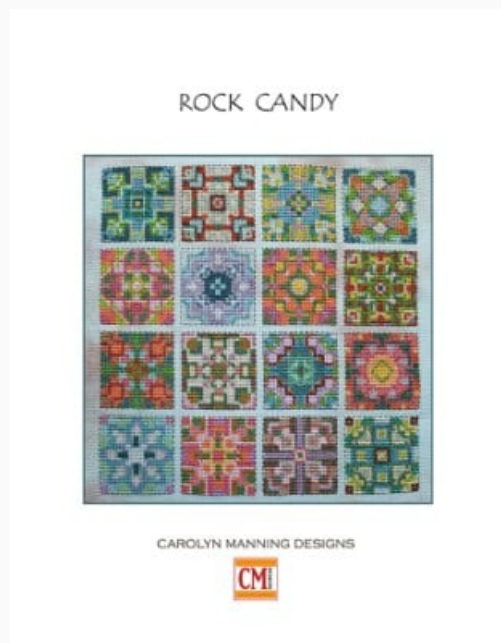

Cross Stitch Charts

Rock Candy

da: CM Designs

Modello: SCHHOF22-2224

Rock Candy
Stitch Count: 28w x 28h

Price: € 9.98 (incl. VAT)