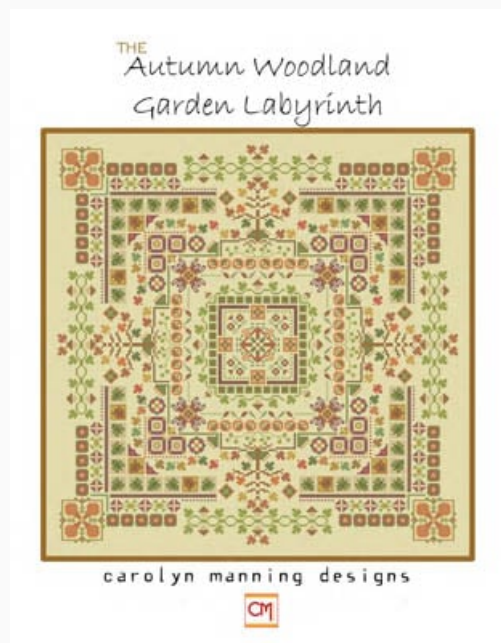

Cross Stitch Charts

Autumn Woodland Garden Labyrinth

da: CM Designs

Modello: SCHHOF18-1760

Autumn Woodland Garden Labyrinth
Stitch Count: 222w x 222h

Price: € 18.72 (incl. VAT)