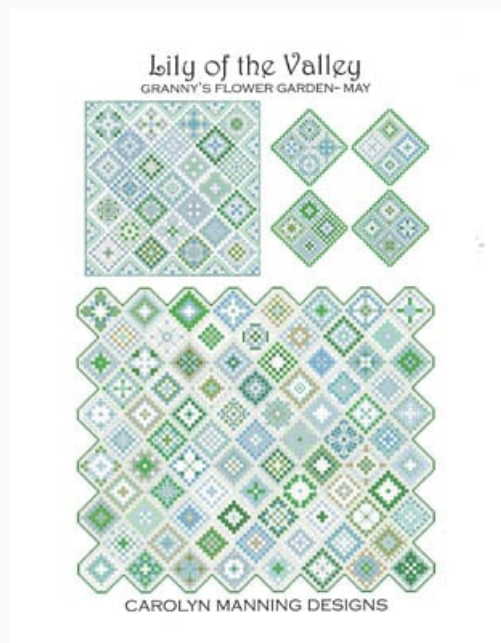

Cross Stitch Charts

Lily Of The Valley

da: CM Designs

Modello: SCHHOF20-1919

Lily Of The Valley

Price: € 14.97 (incl. VAT)