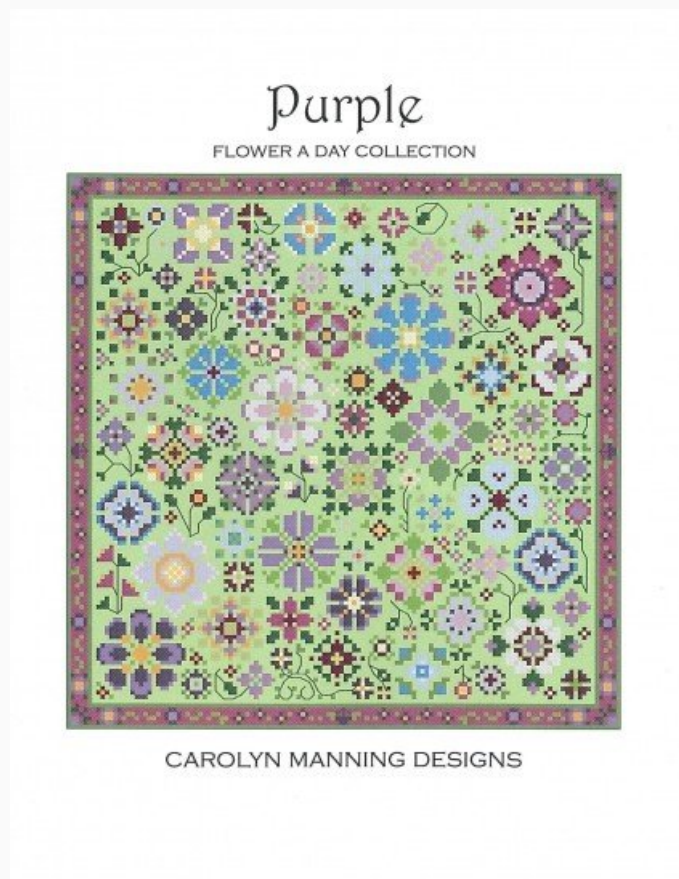

Cross Stitch Charts

Purple - Flower A Day

da: CM Designs

Modello: SCHHOF19-2662

Purple - Flower A Day
Stitch Count: 130w x 130h

Price: € 9.36 (incl. VAT)