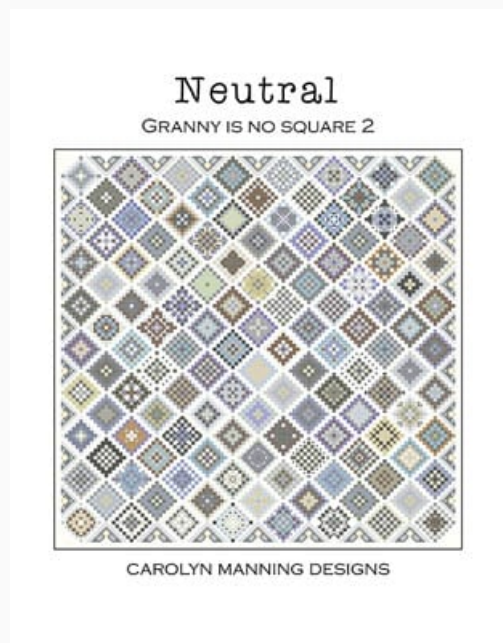

Cross Stitch Charts

Neutral

da: CM Designs

Modello: SCHHOF19-2091

Neutral
Stitch Count: 218w x 218h

Price: € 9.98 (incl. VAT)