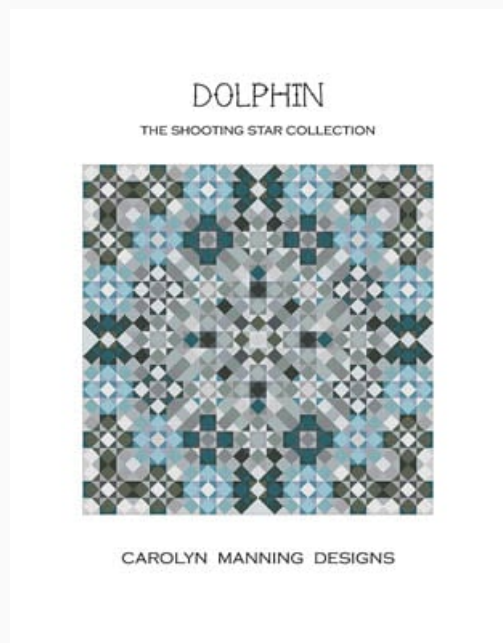

Cross Stitch Charts

Dolphin

da: CM Designs

Modello: SCHHOF21-1064

Dolphin
Stitch Count: 189w x 189h

Price: € 9.98 (incl. VAT)