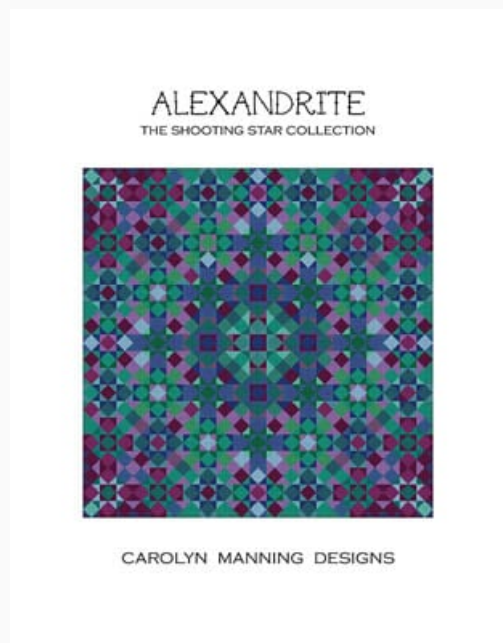

Cross Stitch Charts

Alexandrite

da: CM Designs

Modello: SCHHOF20-2539

Alexandrite
Stitch Count: 189w x 189h

Price: € 9.98 (incl. VAT)