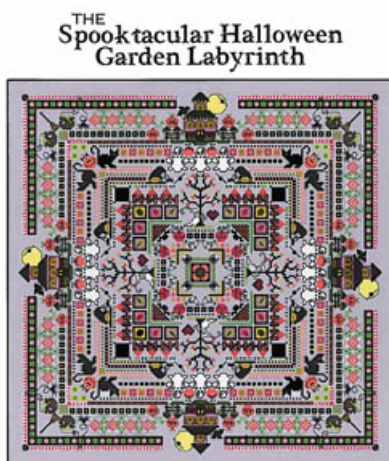

## Spooktacular Halloween

da: CM Designs

CAROLYN MANNING DESIGNS

Modello: SCHHOF18-2312

Spooktacular Halloween  
Stitch Count: 207w x 207h

**Price: € 18.72** (incl. VAT)

Cross Stitch Charts