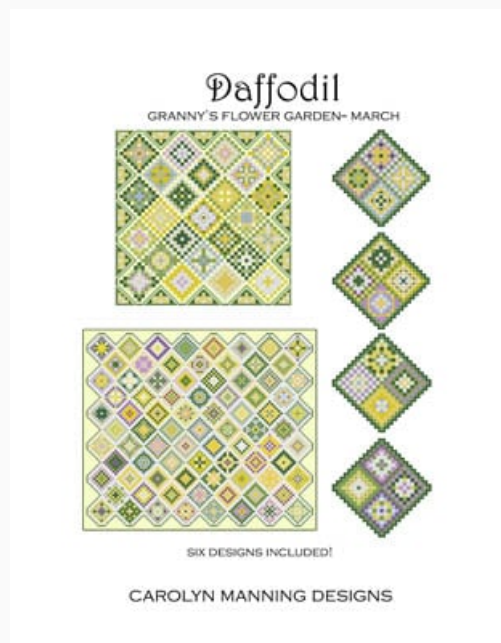

Cross Stitch Charts

Daffodil

da: CM Designs

Modello: SCHHOF20-1719

Daffodil

Price: € 14.97 (incl. VAT)