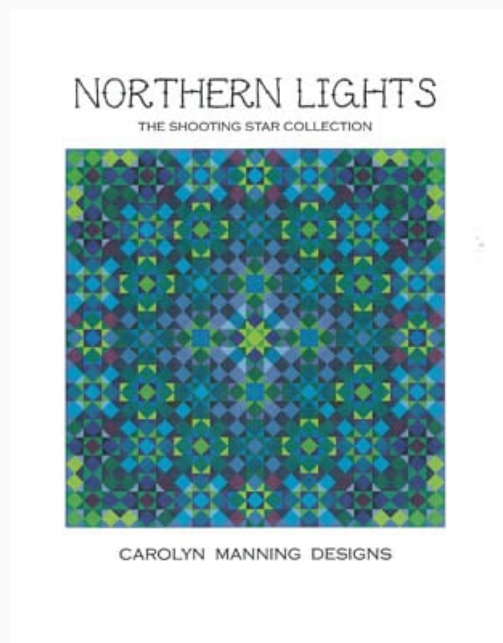

Cross Stitch Charts

Northern Lights

da: CM Designs

Modello: SCHHOF20-1917

Northern Lights
Stitch Count: 189w x 189h

Price: € 9.98 (incl. VAT)