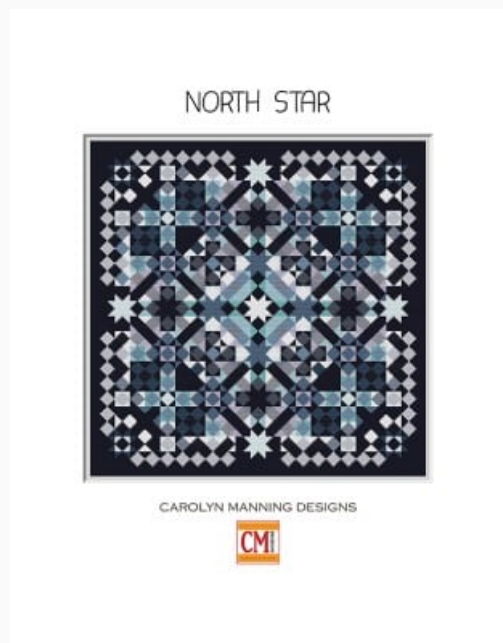

Cross Stitch Charts

North Star

da: CM Designs

Modello: SCHHOF22-2156

North Star
Stitch Count: 189w x 189h

Price: € 9.98 (incl. VAT)