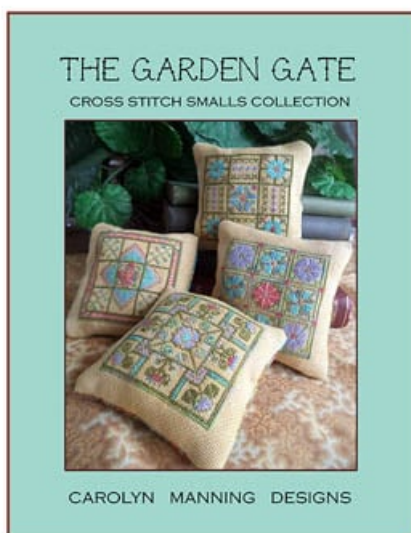

Cross Stitch Charts

Garden Gate Smalls

da: CM Designs

Modello: SCHHOF18-2823

Garden Gate Smalls
Stitch Count: 57w x 57h

Price: € 16.22 (incl. VAT)