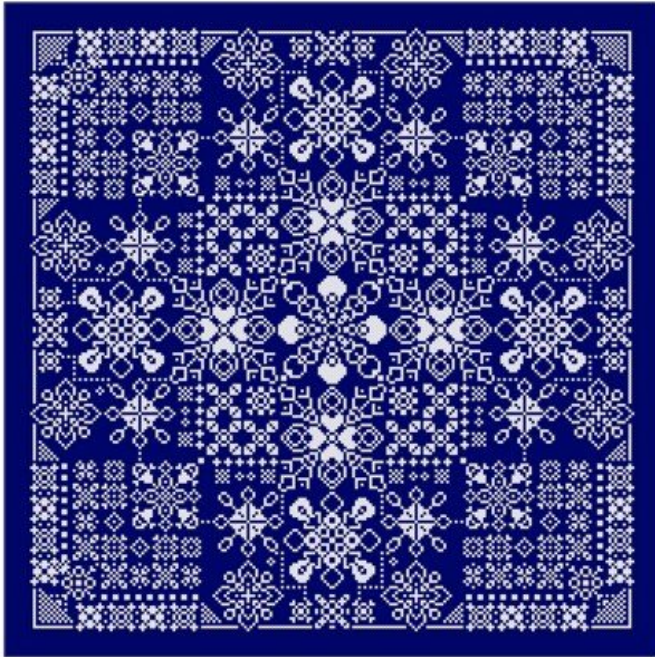

Cross Stitch Charts

Snowflake Sampler

da: CM Designs

Modello: SCHHOF20-1564

Snowflake Sampler

Stitch Count: 212w x 212h

Price: € 16.22 (incl. VAT)