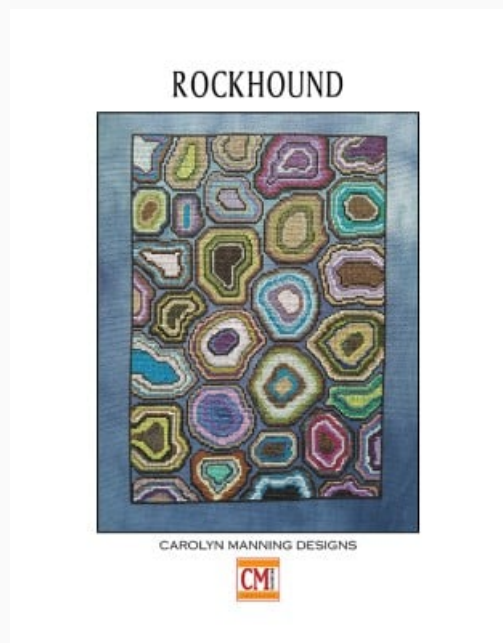

Cross Stitch Charts

Rockhound

da: CM Designs

Modello: SCHHOF21-2301

Rockhound
Stitch Count: 116w x 169h

Price: € 14.97 (incl. VAT)