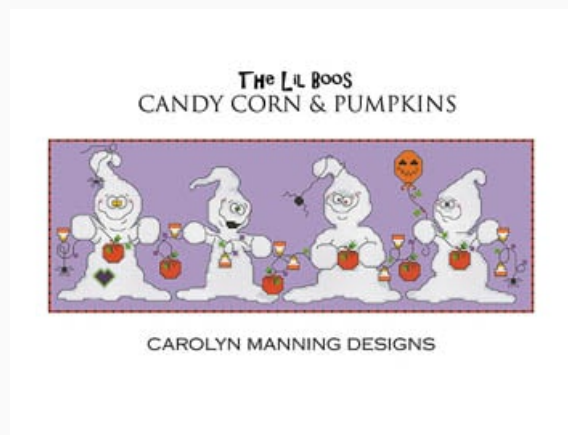

Cross Stitch Charts

Candy Corn & Pumpkins

da: CM Designs

Modello: SCHHOF19-2480

Candy Corn & Pumpkins
Stitch Count: 213w x 76h

Price: € 9.98 (incl. VAT)