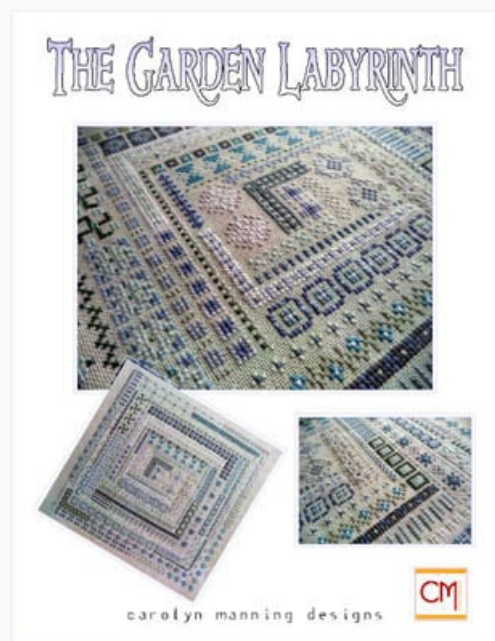

Cross Stitch Charts

Garden Labyrinth, The (Winter)

da: CM Designs

Modello: SCHHOF16-2084

Garden Labyrinth, The (Winter)

Price: € 12.48 (incl. VAT)