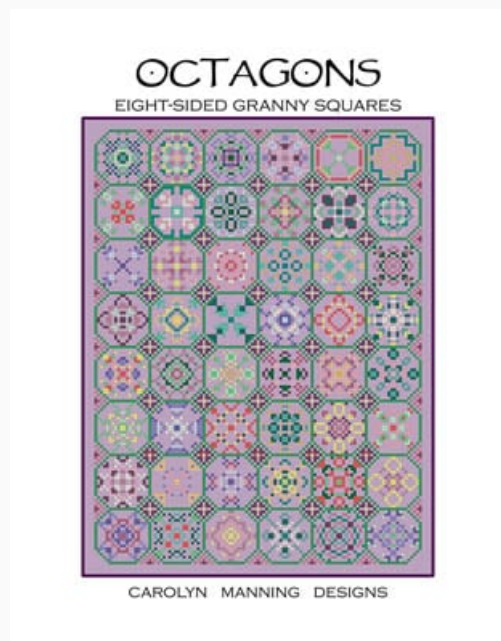

Cross Stitch Charts

Octagons - Eight Sided GrannySquares

da: CM Designs

Modello: SCHHOF18-2309

Octagons - Eight Sided GrannySquares
Stitch Count: 115w x 153h

Price: € 16.22 (incl. VAT)