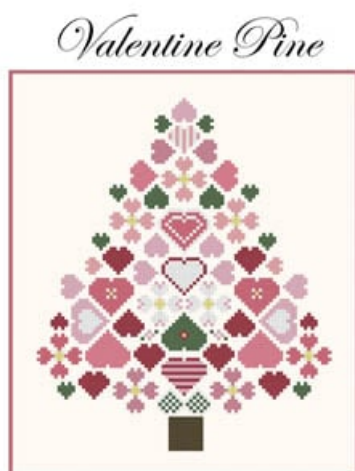

Cross Stitch Charts

Valentine Pine

da: CM Designs

CAROLYN MANNING DESIGNS

Modello: SCHHOF20-1092

Valentine Pine
Stitch Count: 101w x 118h

Price: € 9.36 (incl. VAT)