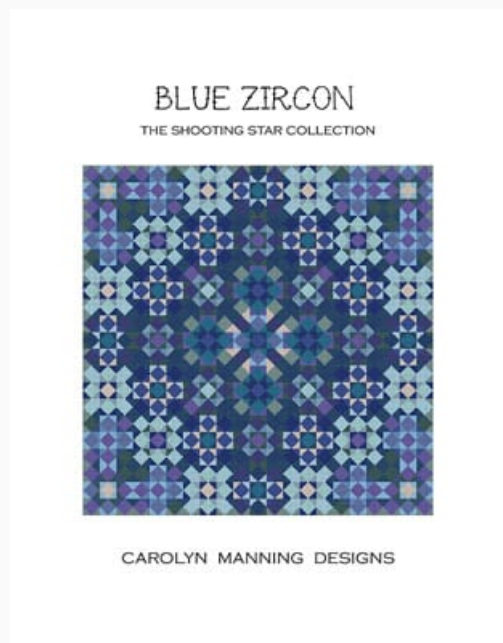

Cross Stitch Charts

Blue Zircon

da: CM Designs

Modello: SCHHOF20-2538

Blue Zircon
Stitch Count: 189w x 189h

Price: € 9.98 (incl. VAT)