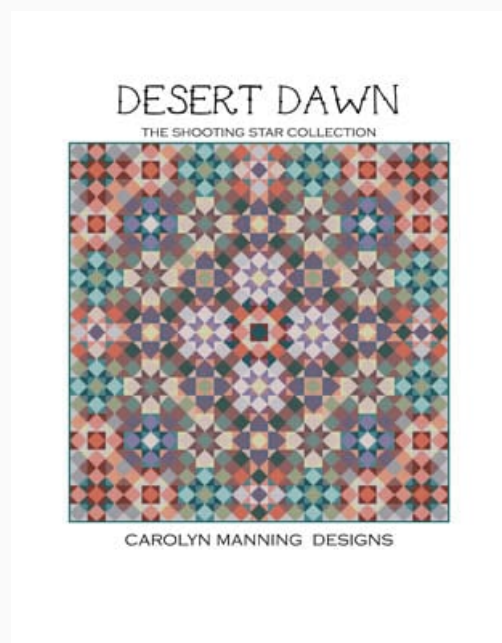

Cross Stitch Charts

Desert Dawn

da: CM Designs

Modello: SCHHOF20-1871

Desert Dawn
Stitch Count: 189w x 189h

Price: € 9.98 (incl. VAT)