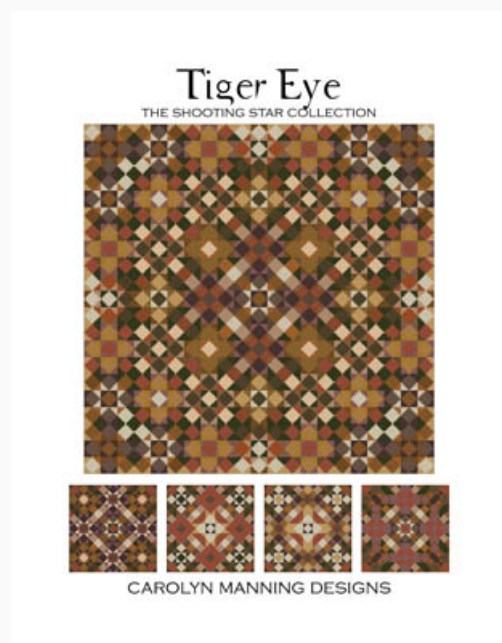

Cross Stitch Charts

Tiger Eye

da: CM Designs

Modello: SCHHOF20-2317

Tiger Eye
Stitch Count: 189w x 189h

Price: € 14.97 (incl. VAT)