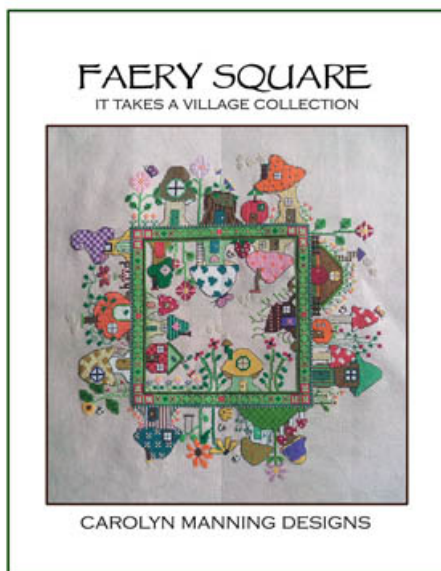

Cross Stitch Charts

Faery Square

da: CM Designs

Modello: SCHHOF18-2824

Faery Square
Stitch Count: 179w x 182h

Price: € 16.22 (incl. VAT)