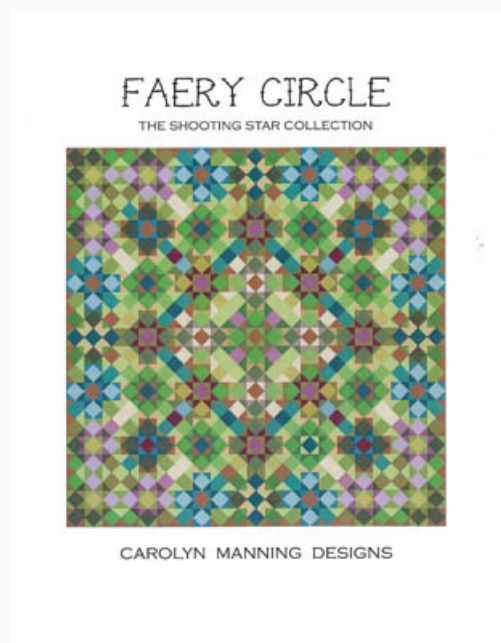

Cross Stitch Charts

Faery Circle

da: CM Designs

Modello: SCHHOF20-1916

Faery Circle
Stitch Count: 189w x 189h

Price: € 9.98 (incl. VAT)