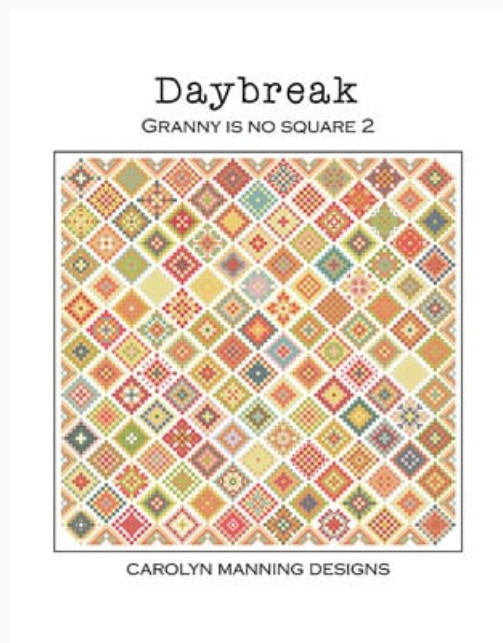

## Daybreak

da: CM Designs

Modello: SCHHOF19-2068

Daybreak  
Stitch Count: 182w x 182h

**Price: € 9.98** (incl. VAT)

Cross Stitch Charts