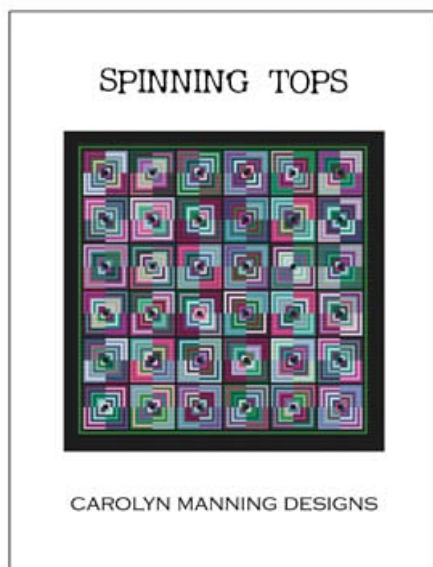

Cross Stitch Charts

Spinning Tops

da: CM Designs

Modello: SCHHOF21-1770

Spinning Tops
Stitch Count: 119w x 199h

Price: € 8.73 (incl. VAT)