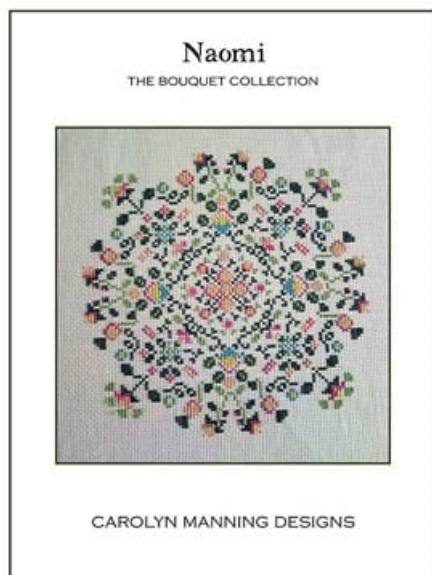

Cross Stitch Charts

Naomi

da: CM Designs

Modello: SCHHOF21-2123

Naomi
Stitch Count: 100w x 100h

Price: € 9.98 (incl. VAT)