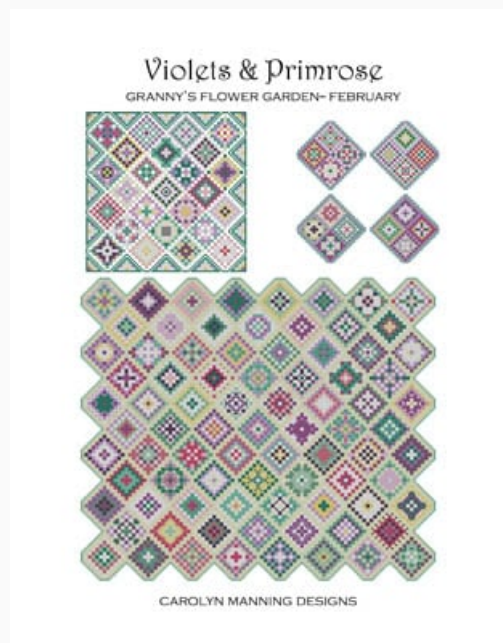

Cross Stitch Charts

Violets & Primrose - Granny'sGarden February

da: CM Designs

Modello: SCHHOF20-1260

Violets & Primrose - Granny'sGarden February

Price: € 14.97 (incl. VAT)