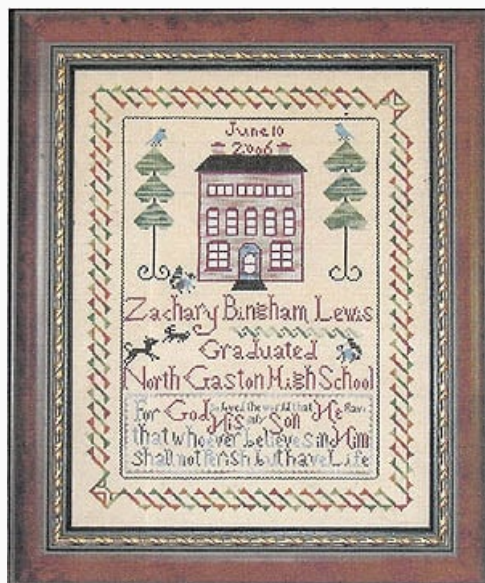

Cross Stitch Charts

Graduation Day

da: Praiseworthy Stitches

Modello: SCHHOF07-1557

Graduation Day

Price: € 14.97 (incl. VAT)

Cross Stitch Charts

Sweet Baby Sampler

da: Praiseworthy Stitches

Modello: SCHHOF08-1823

Sweet Baby Sampler

Price: € 9.98 (incl. VAT)

Cross Stitch Charts

Pattern Packs: Strawberry at Last!

da: Praiseworthy Stitches

Modello: SCHPRA-STRAWBERRY