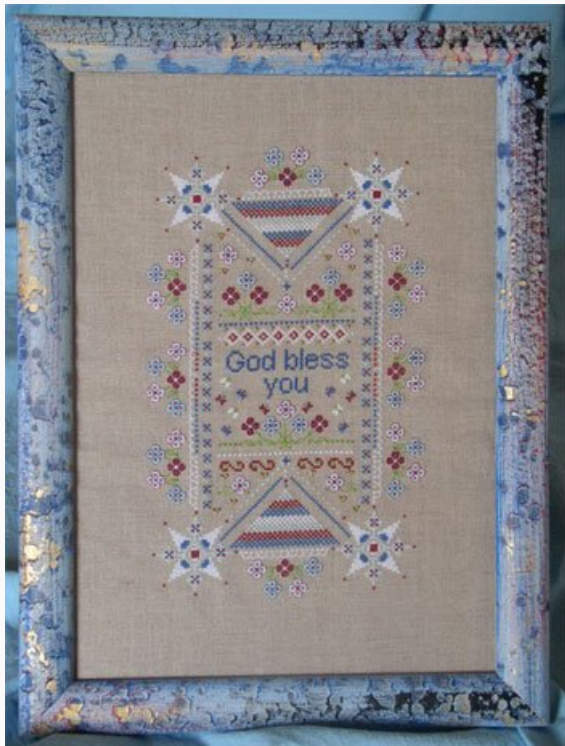

Cross Stitch Charts

Garden Peace

da: Mingiustitch

Modello: SCHMG-GP

From an Italian Designer (Marinella Paoletti) this design with warm colours.
Stitches: 109x175. Dimension: 17,5cm. x 28cm. if stitched on Linen 12thr/cm. fabric.