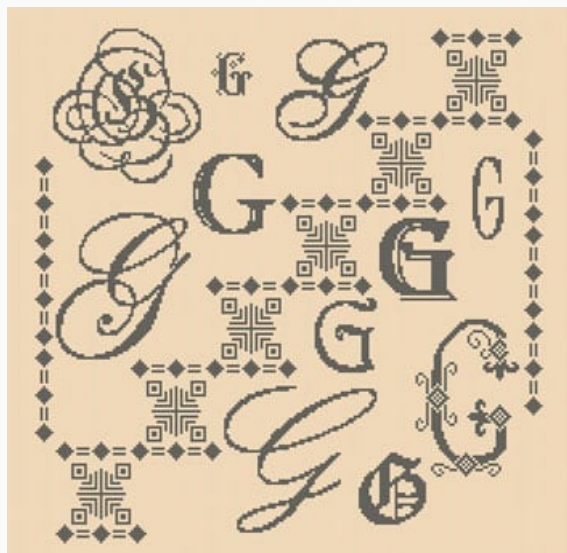

## Blue Tablecloth

da: Paola Alessio Barello

Modello: SCHPFS-PB104DD

From Paola Barello this elegant design for a tablecloth.

**Price: € 3.50** (incl. VAT)

Cross Stitch Charts

## Sampler Letter G

da: Paola Alessio Barello

Modello: SCHPFS-PB140

From Paola Barello a sampler series dedicated to all the letters.

Stitches: 196 x 193

**Price: € 4.50** (incl. VAT)

Cross Stitch Charts