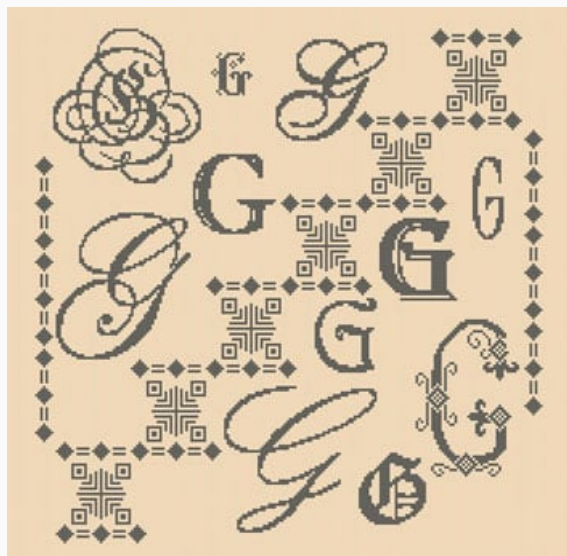

Cross Stitch Charts

Sampler Letter G

da: Paola Alessio Barello

Modello: SCHPFS-PB140DD

From Paola Barello a sampler series dedicated to all the letters.

Stitches: 196 x 193

Herewith enclosed you'll also find some motifs to add to your sampler or to use in other works. If you decide to add some of these motifs to the letters, **DO NOT** stitch all the letters at once. Stitch one at a time, and then add the motif that you have chosen in order to calculate the space that the new motif will take.

Price: € 2.50 (incl. VAT)