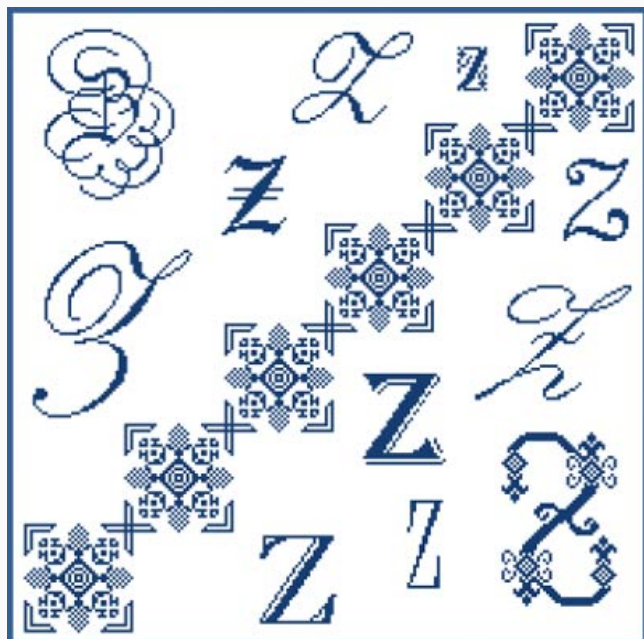

Cross Stitch Charts

Sampler Letter Z

da: Paola Alessio Barello

Modello: SCHPFS-PB156DD

From Paola Barello a sampler series dedicated to all the letters.

Stitches: 207 x 207.

Herewith enclosed you'll also find some motifs to add to your sampler or to use in other works. If you decide to add some of these motifs to the letters, **DO NOT** stitch all the letters at once. Stitch one at a time, and then add the motif that you have chosen in order to calculate the space that the new motif will take.

Price: € 2.50 (incl. VAT)