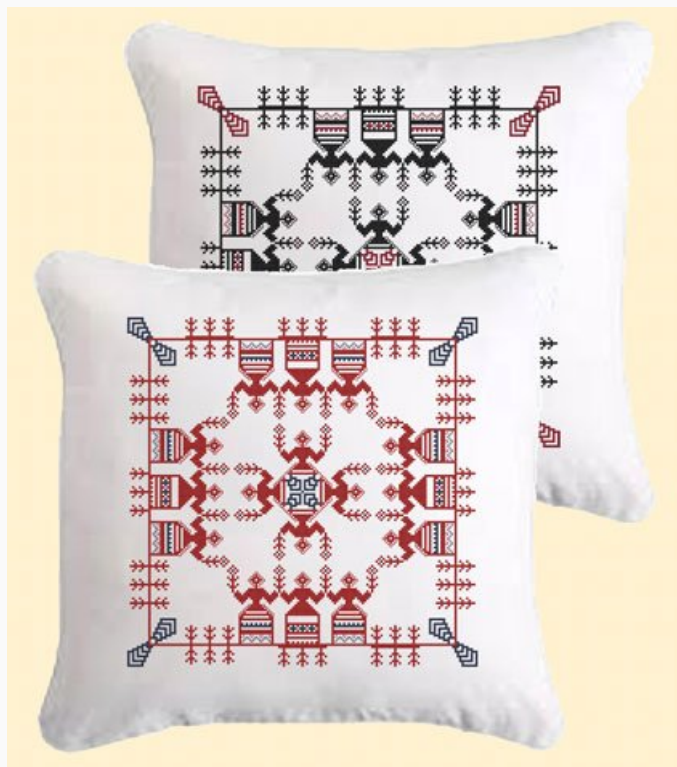

Cross Stitch Charts

Cushion: Russia

da: Paola Alessio Barello

Modello: SCHPFS-PB182DD

Cuscino Russia.
Stitch Count: 151 x 151

Price: € 3.95 (incl. VAT)

Materials list: In the following page you will find the list of materials needed to complete the work.