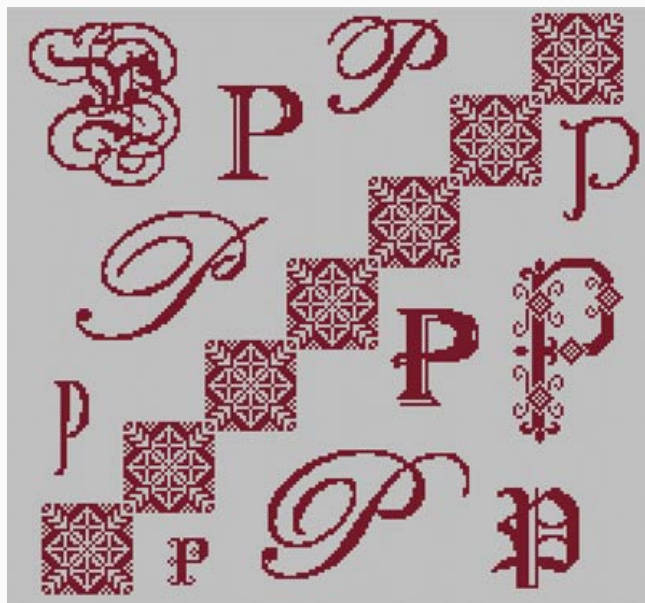

Cross Stitch Charts

Sampler Letter P

da: Paola Alessio Barello

Modello: SCHPFS-PB143DD

From Paola Barello a sampler series dedicated to all the letters.

Stitches: 190 x 185.

Herewith enclosed you'll also find some motifs to add to your sampler or to use in other works. If you decide to add some of these motifs to the letters, **DO NOT** stitch all the letters at once. Stitch one at a time, and then add the motif that you have chosen in order to calculate the space that the new motif will take.

Price: € 2.50 (incl. VAT)