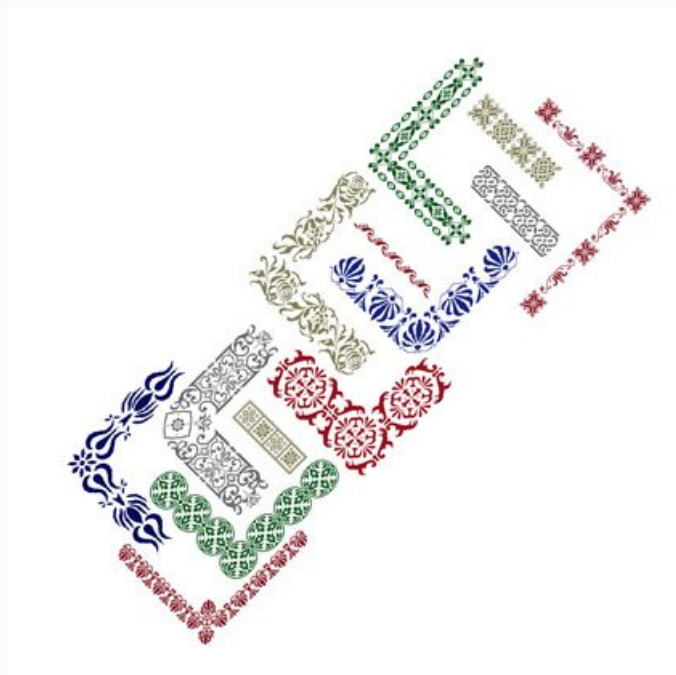

Cross Stitch Charts

Collection of Borders 1

da: Paola Alessio Barello

Modello: SCHPFS-PB194DD

Collection of Borders 1
PDF contains charts for the creation of 13 borders
drawn by Paola
Please Note: Borders illustrated on the cover are
not necessarily part of the charts in this packet.

Price: € 3.90 (incl. VAT)