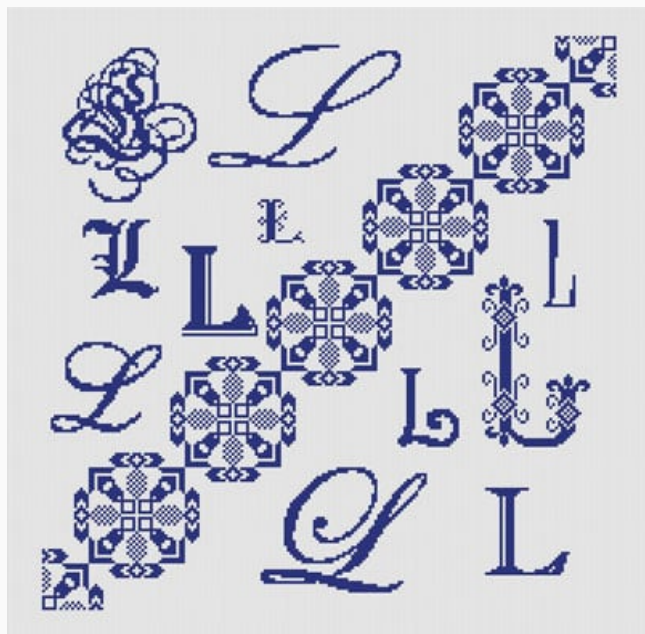

Cross Stitch Charts

Sampler Letter L

da: Paola Alessio Barello

Modello: SCHPFS-PB141DD

From Paola Barello a sampler series dedicated to all the letters.

Stitches: 197 x 197.

Herewith enclosed you'll also find some motifs to add to your sampler or to use in other works. If you decide to add some of these motifs to the letters, **DO NOT** stitch all the letters at once. Stitch one at a time, and then add the motif that you have chosen in order to calculate the space that the new motif will take.

Price: € 2.50 (incl. VAT)