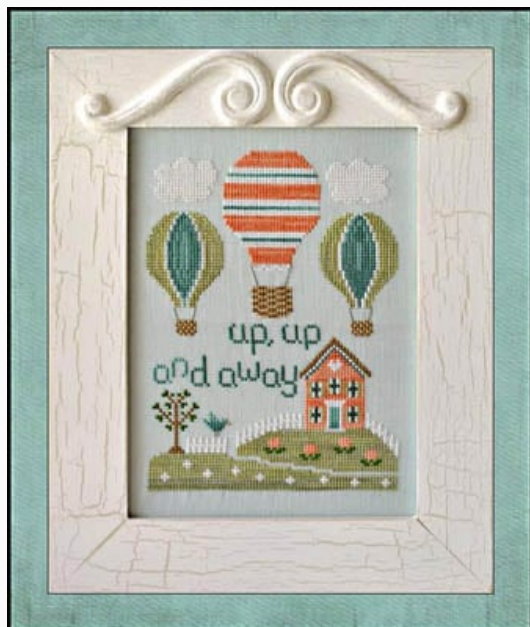

Cross Stitch Charts

Up Up And Away

da: Country Cottage Needleworks

Modello: SCHHOF13-2133

Up Up And Away
Stitch count: 81w x 107h

Price: € 10.61 (incl. VAT)

Materials list: In the following page you will find the list of materials needed to complete the work.