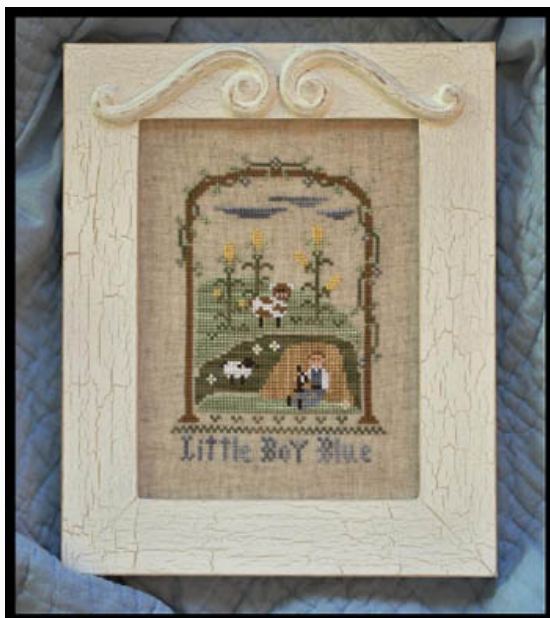

 DMC Mouliné B5200

 Simply Shaker:

Liberty

 Simply Shaker:

Rhubarb

Cross Stitch Charts

Little Boy Blue

da: Country Cottage Needleworks

Modello: SCHHOF10-1056

Little Boy Blue

Price: € 8.11 (incl. VAT)

Cross Stitch Charts

Spring Social: Pretty Pink House

da: Country Cottage Needleworks

Modello: SCHCCNW-HOF12-2305

This thread pack comes with the chart (from Country Cottage of Needleworks) and enough silk (from Crescent Colours) to stitch the design on 28 count linen or 14 count aida, and measures 47 stitches wide by 90 stitches high. If you plan to stitch the entire collection on one piece of fabric, the finished stitch count will be 239 wide by 90 high.

Price: € 17.47 (incl. VAT)

Cross Stitch Charts

Spring Social: Lovebird Couple

da: Country Cottage Needleworks

Modello: SCHCCNW-HOF12-2306

This thread pack comes with the chart (from Country Cottage of Needleworks) and enough silk (from Crescent Colours) to stitch the design on 28 count linen or 14 count aida, and measures 47 stitches wide by 90 stitches high. If you plan to stitch the entire collection on one piece of fabric, the finished stitch count will be 239 wide by 90 high.