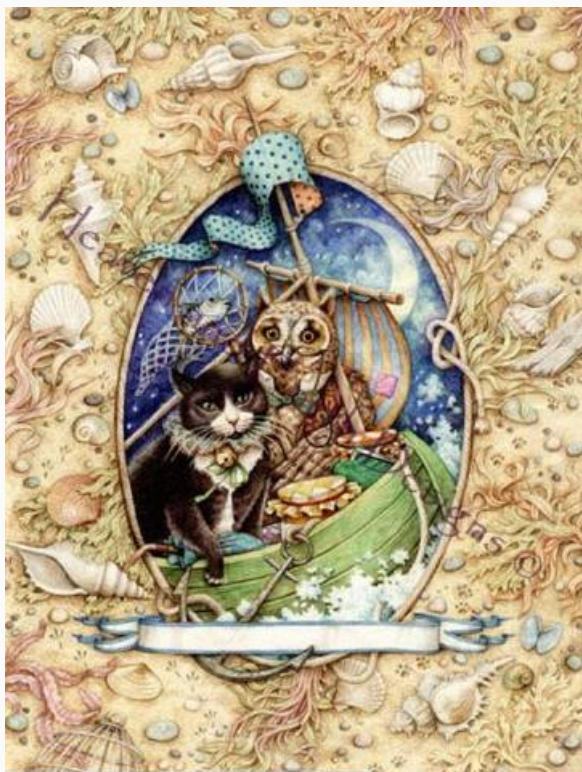

## The Annunciation

da: Heaven and Earth Designs

Modello: SCHHAE-JCHAE129605

James C Christensen: The Annunciation

**Price: € 7.49** (incl. VAT)

Cross Stitch Charts

## Yvonne Gilbert: The Owl and the Pussycat

da: Heaven and Earth Designs

Modello: SCHHAE-fowl

Yvonne Gilbert: The Owl and the Pussycat

**Price: € 18.72** (incl. VAT)

Cross Stitch Charts