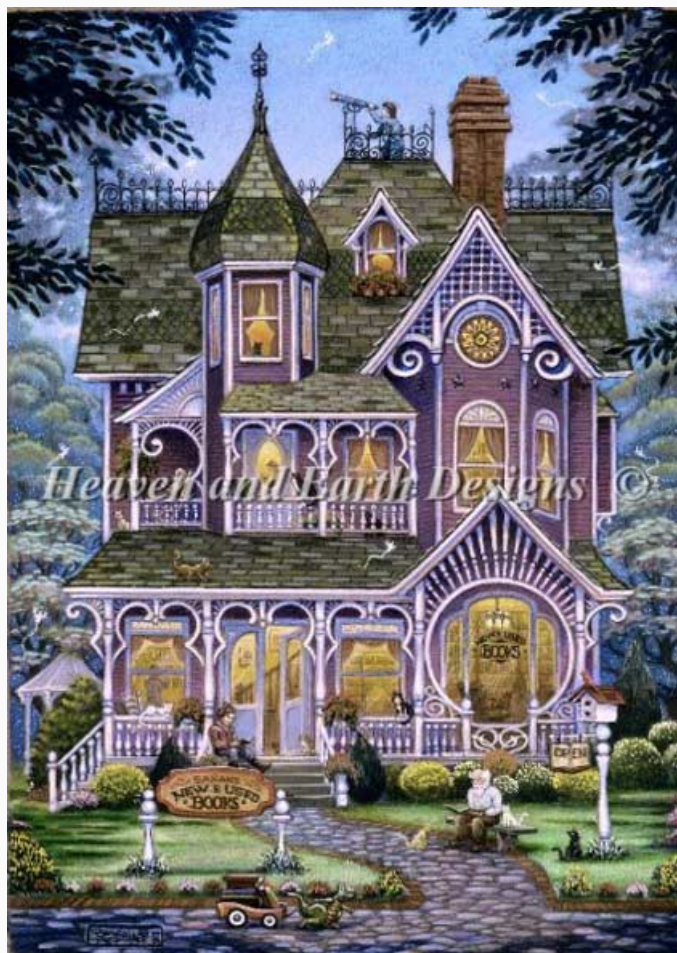

Cross Stitch Charts

Village Bookstore

da: Heaven and Earth Designs

Modello: SCHHAE-HOF13-2111

Village Bookstore
Designed by Randal Spangler ©

Price: € 26.20 (incl. VAT)