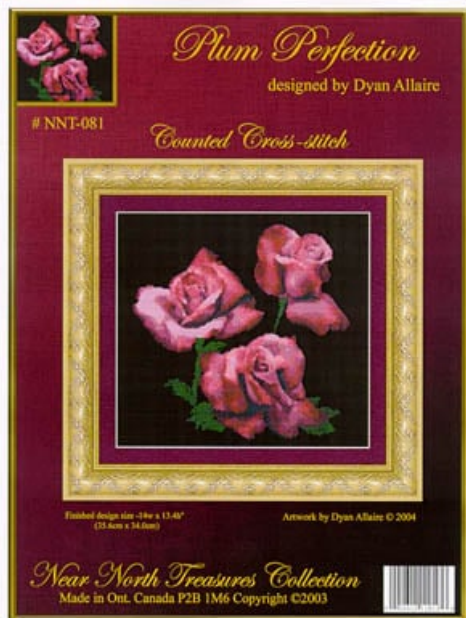

Blue

Cross Stitch Charts

Plum Perfection

da: Kustom Krafts

Modello: SCHHOF04-2305

Plum Perfection

Price: € 18.72 (incl. VAT)

Cross Stitch Charts