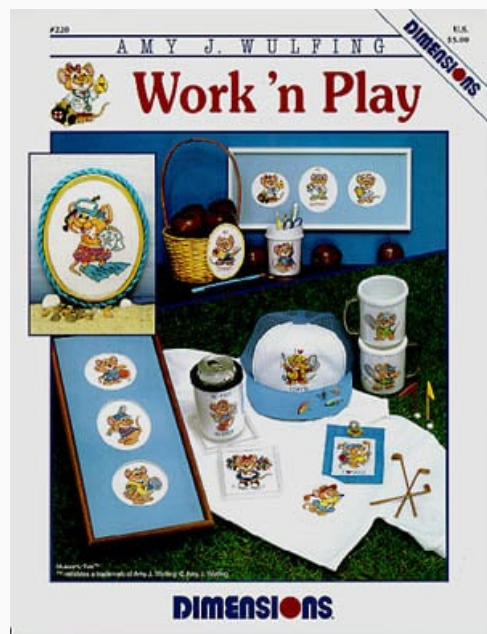

Cross Stitch Charts

White Night

da: Dimensions

Modello: SCHHOF98-2057

White Night
Designed by Jon Van Zyle

Price: € 2.90 (incl. VAT)

Cross Stitch Charts

Work N Play

da: Dimensions

Modello: SCHHOF95-693

Work N Play
Designed by Amy J. Wulfing

Price: € 3.62 (incl. VAT)

Cross Stitch Charts

Freedom Eagle

da: Dimensions

Modello: SCHHOF05-1408