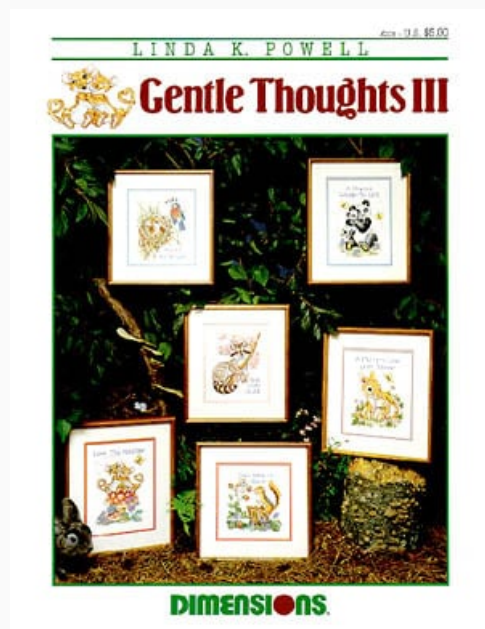

Cross Stitch Charts

Gentle Thoughts III

da: Dimensions

Modello: SCHHOF95-681

Gentle Thoughts III
Designed by Linda K. Powell

Price: € 3.62 (incl. VAT)