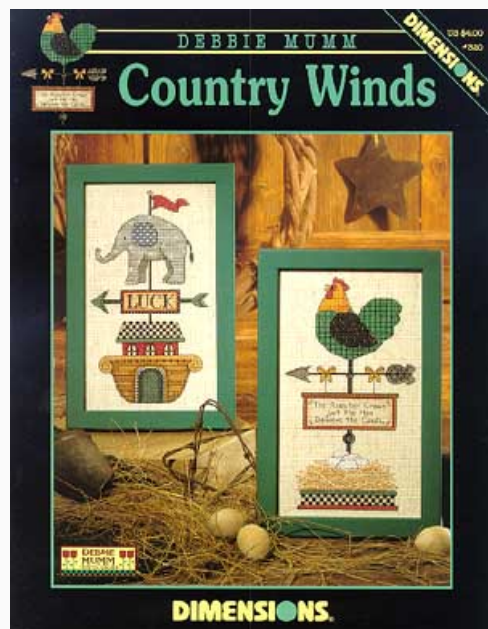

Cross Stitch Charts

Country Ark

da: Dimensions

Modello: SCHHOF95-692

Country Ark
Designed by Susan Winget

Price: € 2.53 (incl. VAT)

Cross Stitch Charts

Country Winds

da: Dimensions

Modello: SCHHOF00-2242

Country Winds
Designed by Debbie Mumm

Price: € 2.90 (incl. VAT)

Cross Stitch Charts

Family Pairs

da: Dimensions

Modello: SCHHOF95-699