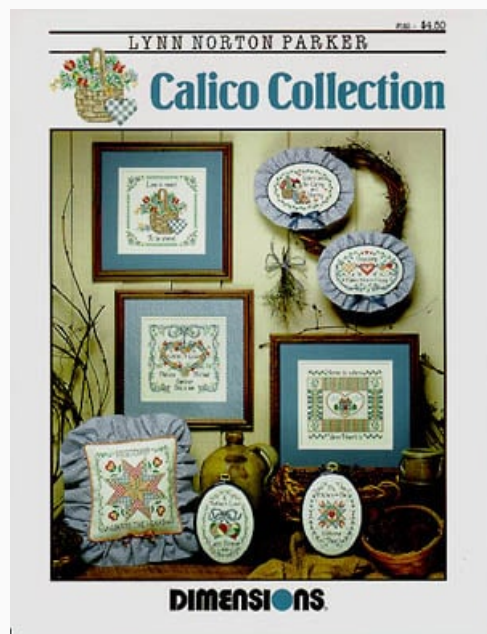

da: Dimensions

Modello: SCHHOF97-1444

Calico ABC's
Designed by Victoria Howard

Price: € 2.90 (incl. VAT)

Cross Stitch Charts

Calico Collection

da: Dimensions

Modello: SCHHOF95-655