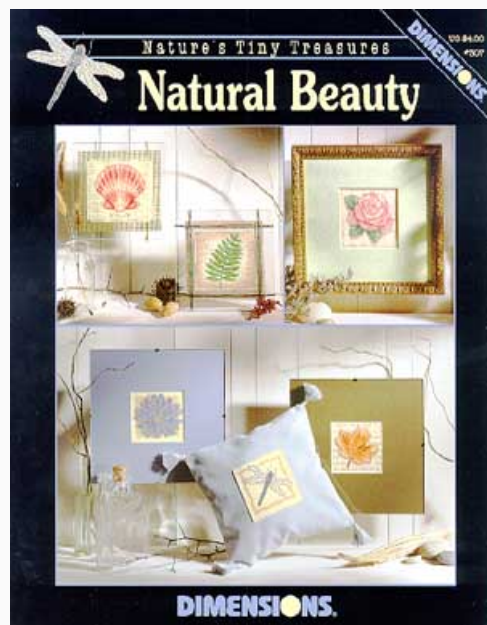

Price: € 3.62 (incl. VAT)

Cross Stitch Charts

Herb Bouquet

da: Dimensions

Modello: SCHHOF00-2003

Herb Bouquet
Designed by Ellen Blonder

Price: € 2.90 (incl. VAT)

Cross Stitch Charts

Natural Beauty

da: Dimensions

Modello: SCHHOF99-2596

Natural Beauty
Nature's Tiny Treasures

Price: € 2.90 (incl. VAT)

Cross Stitch Charts

O Great Spirit

da: Dimensions