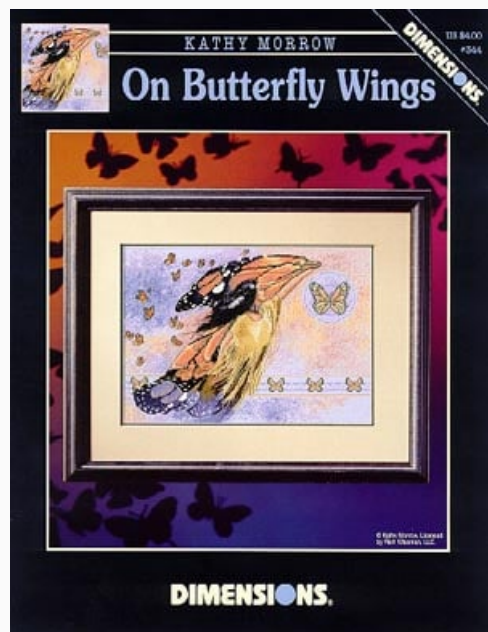

Modello: SCHHOF97-1184

O Great Spirit
Designed by Linda K. Powell

Price: € 2.90 (incl. VAT)

Cross Stitch Charts

On Butterfly Wings

da: Dimensions

Modello: SCHHOF03-1305

On Butterfly Wings
Designed by Kathy Morrow
Stitch Count: 182 x 133