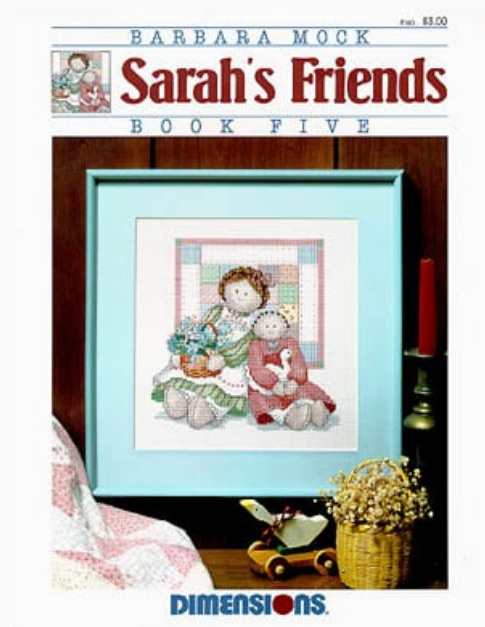

Cross Stitch Charts

Pastel Ponies

da: Dimensions

Modello: SCHHOF00-2002

Pastel Ponies
Designed by Susan McChesney

Price: € 2.90 (incl. VAT)

Cross Stitch Charts

Sarah

da: Dimensions

Modello: SCHHOF95-625

Sarah
Designed by Barbara Mock

Price: € 2.17 (incl. VAT)

Cross Stitch Charts

Sweet Inspirations

da: Dimensions

Modello: SCHHOF960-1655