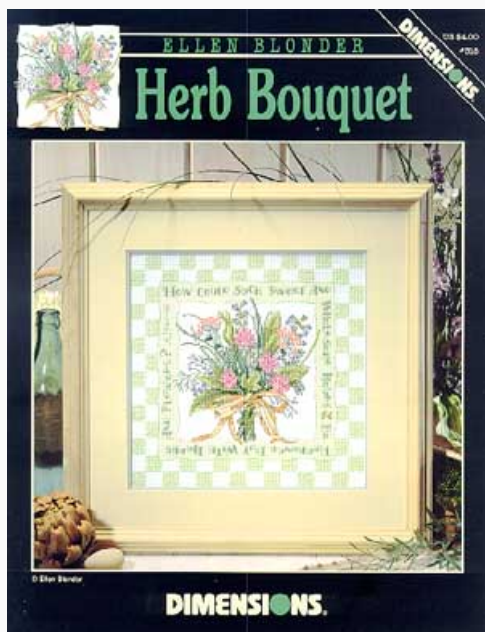

Family Pairs - Waste canvas fashions
Designed by Barbara Mock

Price: € 2.59 (incl. VAT)

Cross Stitch Charts

Gentle Thoughts III

da: Dimensions

Modello: SCHHOF95-681

Gentle Thoughts III
Designed by Linda K. Powell

Price: € 3.62 (incl. VAT)

Cross Stitch Charts

Herb Bouquet

da: Dimensions

Modello: SCHHOF00-2003

Herb Bouquet
Designed by Ellen Blonder

Price: € 2.90 (incl. VAT)

Cross Stitch Charts