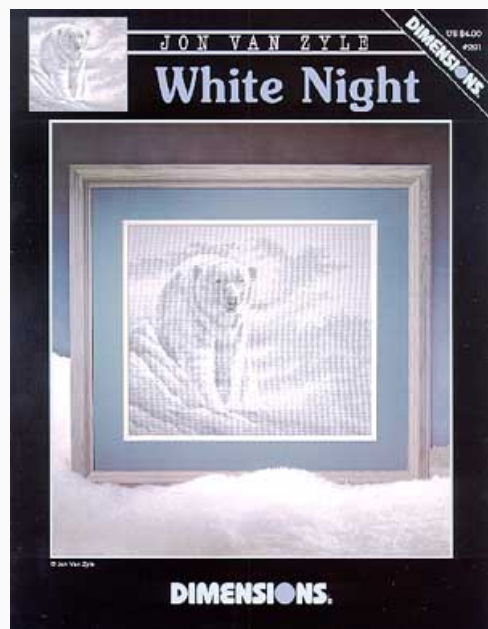

Cross Stitch Charts

White Night

da: Dimensions

Modello: SCHHOF98-2057

White Night
Designed by Jon Van Zyle

Price: € 2.90 (incl. VAT)

Cross Stitch Charts

Work N Play