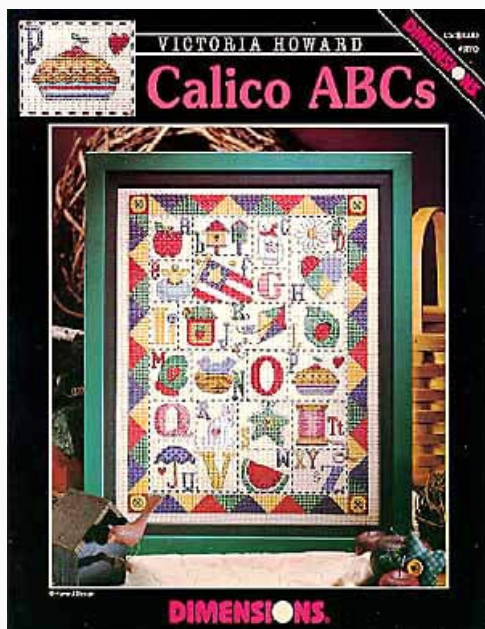

Cross Stitch Charts

Buttons N Bows

da: Dimensions

Modello: SCHHOF95-658

Buttons N Bows
Designed by Barbara Mock

Price: € 2.53 (incl. VAT)

Cross Stitch Charts

Calico ABC's

da: Dimensions

Modello: SCHHOF97-1444

Calico ABC's
Designed by Victoria Howard

Price: € 2.90 (incl. VAT)

Cross Stitch Charts

Calico Collection

da: Dimensions

Modello: SCHHOF95-655