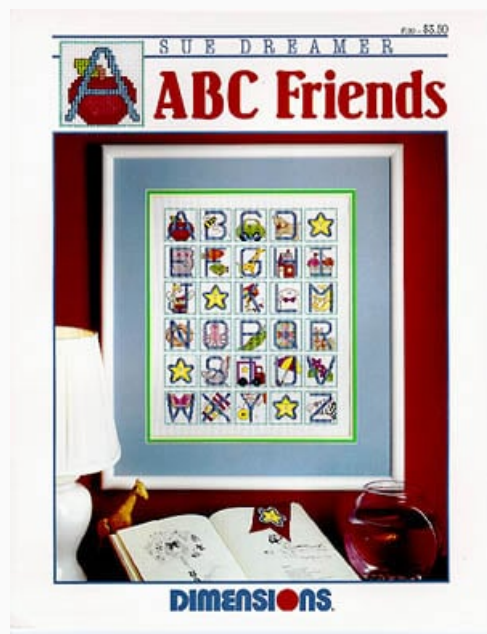

Cross Stitch Charts

ABC Friends

da: Dimensions

Modello: SCHHOF95-672

ABC Friends
Designed by Sue Dreamer

Price: € 2.53 (incl. VAT)