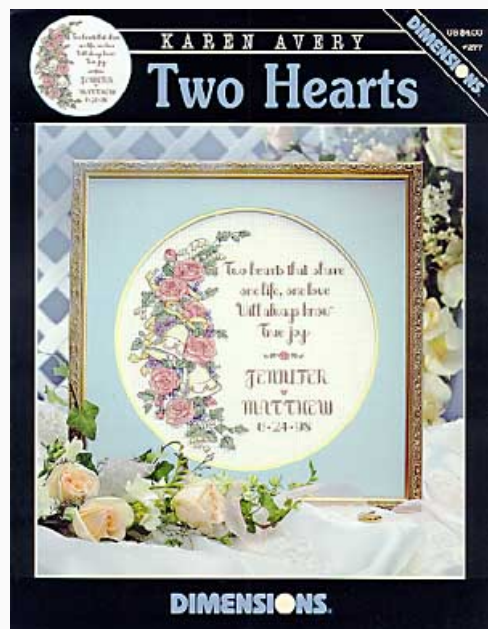

da: Dimensions

Modello: SCHHOF95-625

Sarah
Designed by Barbara Mock

Price: € 2.17 (incl. VAT)

Cross Stitch Charts

Sweet Inspirations

da: Dimensions

Modello: SCHHOF960-1655

Sweet Inspirations
Designed by Marjorie Sarnat

Price: € 2.59 (incl. VAT)

Cross Stitch Charts

Tender Threads

da: Dimensions

Modello: SCHHOF98-1375

Tender Threads
Designed by Ellen Stouffer

Price: € 2.85 (incl. VAT)

Cross Stitch Charts

Two Hearts

da: Dimensions

Modello: SCHHOF97-2369

Two Hearts
Designed by Karen Avery

Price: € 2.90 (incl. VAT)

Cross Stitch Charts

We Share The World