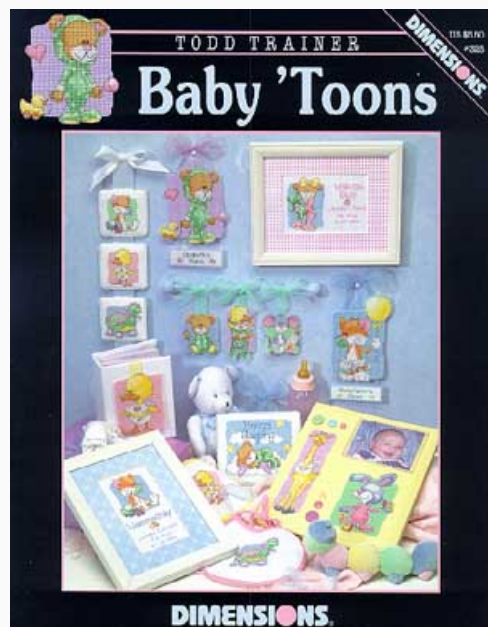

da: Dimensions

Modello: SCHHOF95-672

ABC Friends
Designed by Sue Dreamer

Price: € 2.53 (incl. VAT)

Cross Stitch Charts

Baby Toons

da: Dimensions

Modello: SCHHOF01-1472