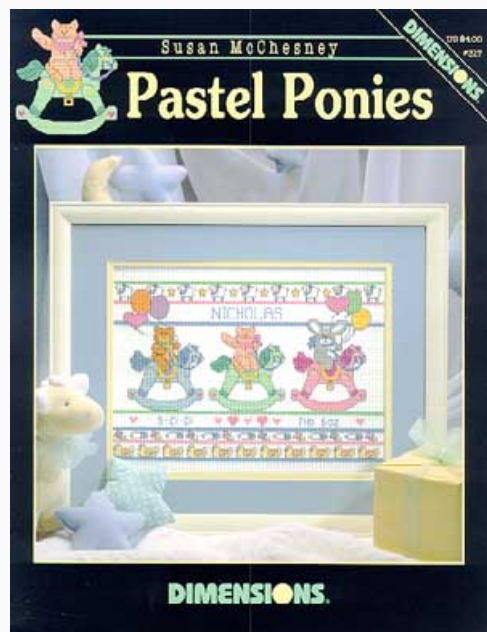

Cross Stitch Charts

Pastel Ponies

da: Dimensions

Modello: SCHHOF00-2002

Pastel Ponies
Designed by Susan McChesney

Price: € 2.90 (incl. VAT)

Cross Stitch Charts

Sarah