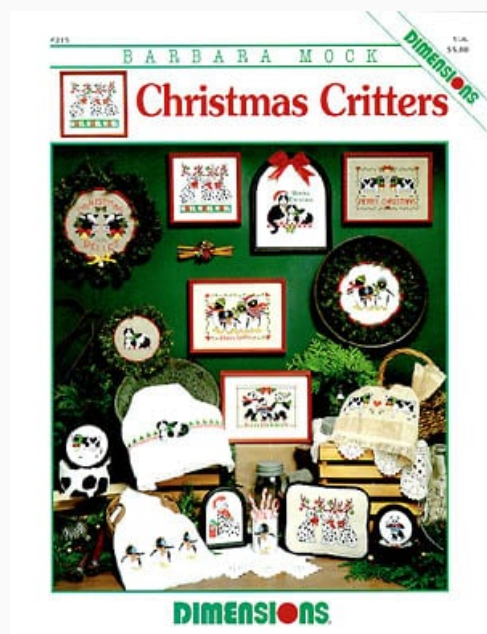

Cross Stitch Charts

Christmas Critters

da: Dimensions

Modello: SCHHOF95-688

Christmas Critters
Designed by Barbara Mock

Price: € 3.62 (incl. VAT)