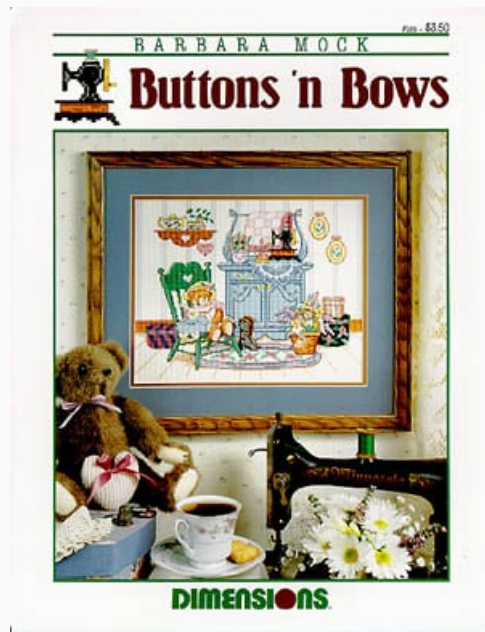

Cross Stitch Charts

Buttons N Bows

da: Dimensions

Modello: SCHHOF95-658

Buttons N Bows
Designed by Barbara Mock

Price: € 2.53 (incl. VAT)

Cross Stitch Charts

Calico ABC's