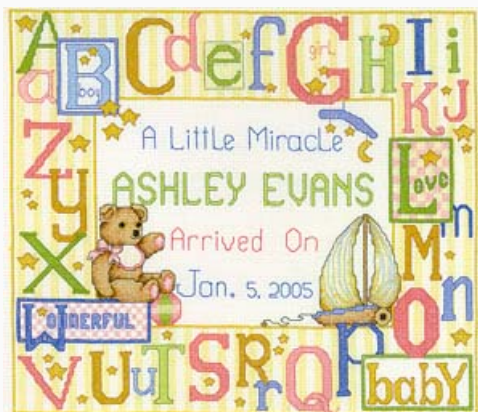

Cross Stitch Charts

Little Miracle, A

da: Bobbie G Designs

Modello: SCHHOF04-2864

Little Miracle, A
Stitches 140x168

Price: € 9.98 (incl. VAT)

Materials list: In the following page you will find the list of materials needed to complete the work.