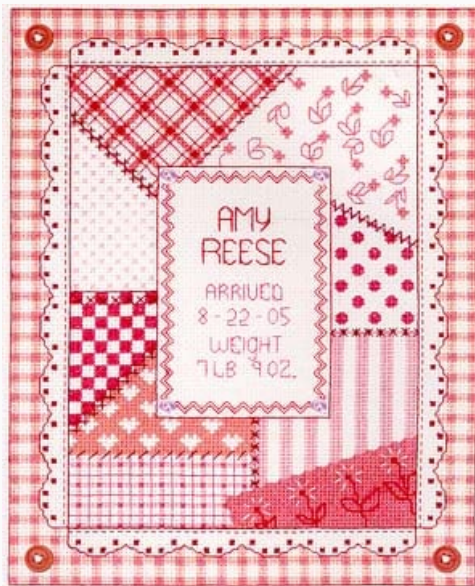

Cross Stitch Charts

It`s A Girl

da: Bobbie G Designs

Modello: SCHHOF04-3292

It`s A Girl. Stitch count: 104 x 126.

Price: € 10.61 (incl. VAT)

Materials list: In the following page you will find the list of materials needed to complete the work.