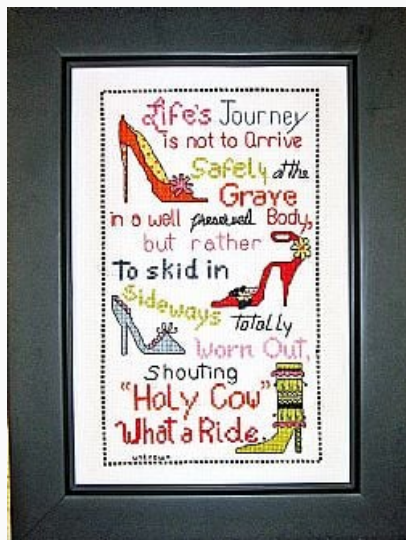

Cross Stitch Charts

Life`s Journey

da: Bobbie G Designs

Modello: SCHHOF09-2029

Life`s Journey

Price: € 7.49 (incl. VAT)