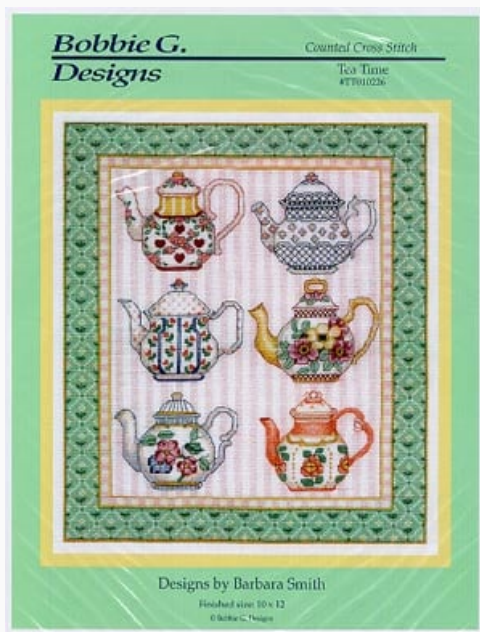

Cross Stitch Charts

Tea Time

da: Bobbie G Designs

Modello: SCHHOF03-1045

Tea Time

Price: € 9.98 (incl. VAT)