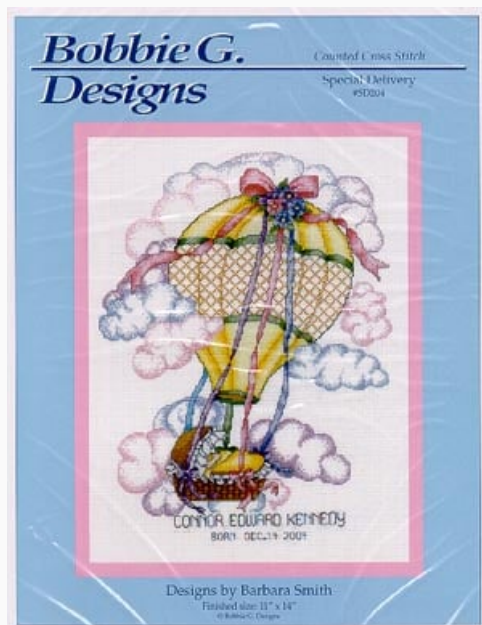

Cross Stitch Charts

Special Delivery

da: Bobbie G Designs

Modello: SCHHOF04-1925

Special Delivery

Price: € 9.98 (incl. VAT)

Materials list: In the following page you will find the list of materials needed to complete the work.