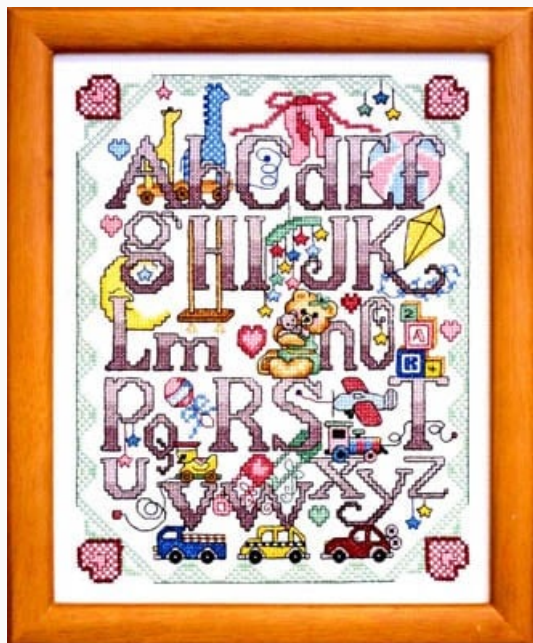

da: Bobbie G Designs

Modello: SCHHOF18-2192

Tis The Season
Stitch Count: 59w x 154h

Price: € 18.72 (incl. VAT)

Cross Stitch Charts

Witchy Wacky Accessories

da: Bobbie G Designs

Modello: SCHHOF18-2321

Witchy Wacky Accessories
Stitch Count: 72w x 99h

Price: € 12.48 (incl. VAT)

Cross Stitch Charts

Sweet Baby Sampler

da: Bobbie G Designs

Modello: SCHHOF18-2424

Sweet Baby Sampler
Stitch Count: 100w x 128h

Price: € 18.72 (incl. VAT)