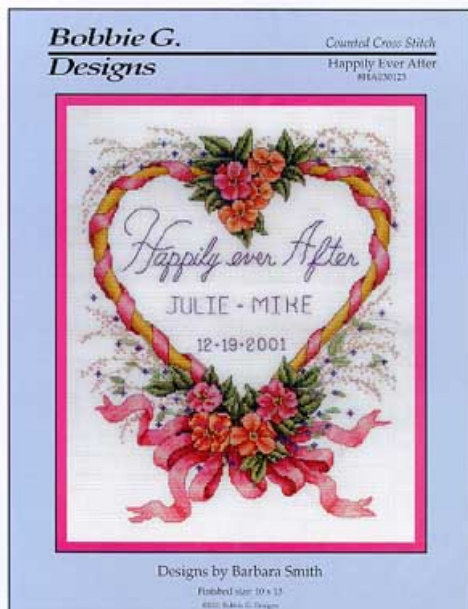

da: Bobbie G Designs

Modello: SCHHOF03-1966

Grow Old With Me

Price: € 9.98 (incl. VAT)

Cross Stitch Charts

Happily Ever After

da: Bobbie G Designs

Modello: SCHHOF01-1948