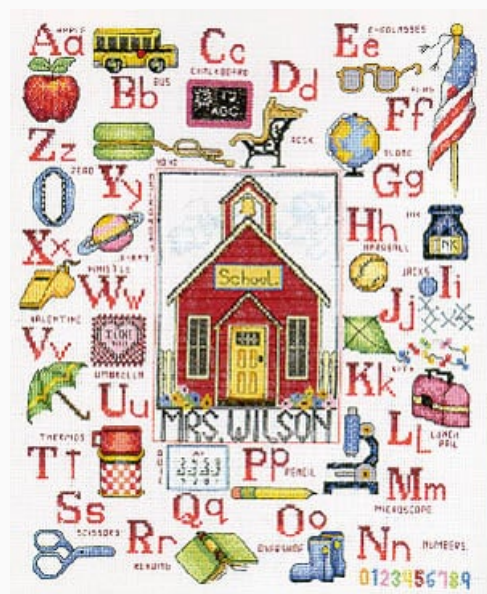

Cross Stitch Charts

My Teacher

da: Bobbie G Designs

Modello: SCHHOF05-1824

My Teacher

Price: € 9.98 (incl. VAT)