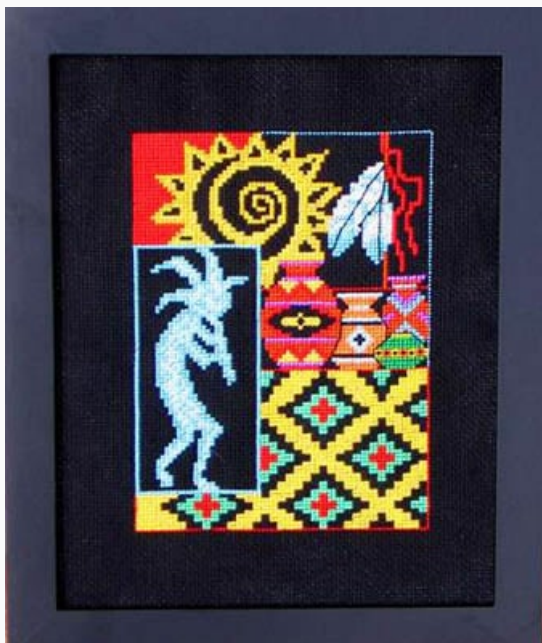

Cross Stitch Charts

Spirits Of The Southwest II

da: Bobbie G Designs

Modello: SCHHOF11-1018

Spirits Of The Southwest II

Price: € 7.49 (incl. VAT)