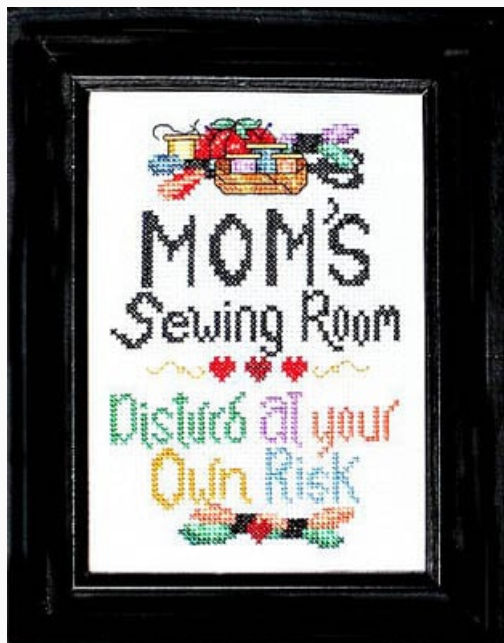

Cross Stitch Charts

Mom`s Sewing Room

da: Bobbie G Designs

Modello: SCHHOF13-2332

Mom`s Sewing Room

Price: € 7.49 (incl. VAT)