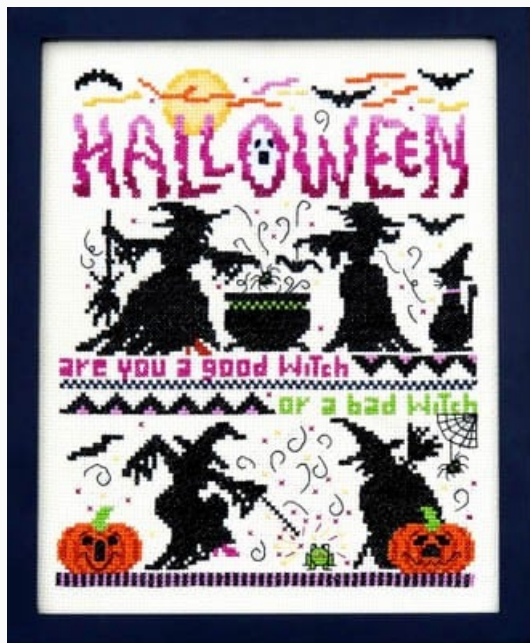

Cross Stitch Charts

Good Witch

da: Bobbie G Designs

Modello: SCHHOF17-1732

Good Witch
Stitch Count: 124h x 98w

Price: € 18.72 (incl. VAT)