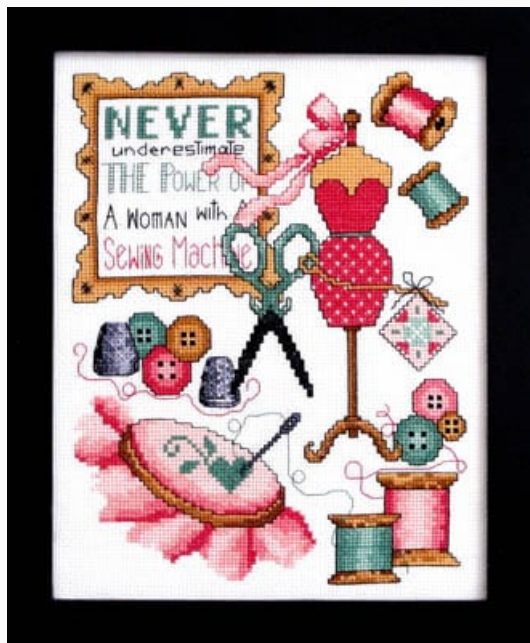

Price: € 12.48 (incl. VAT)

Cross Stitch Charts

Southwest Spirits

da: Bobbie G Designs

Modello: SCHHOF21-1710

Southwest Spirits
Stitch Count: 70w x 98h

Price: € 12.48 (incl. VAT)

Cross Stitch Charts

My Country Quilts

da: Bobbie G Designs

Modello: SCHHOF21-1711

My Country Quilts
Stitch Count: 58w x 86h

Price: € 12.48 (incl. VAT)

Cross Stitch Charts

Never

da: Bobbie G Designs

Modello: SCHHOF21-2020

Never

Stitch Count: 98w x 125h

Price: € 12.48 (incl. VAT)

Cross Stitch Charts

Recipe

da: Bobbie G Designs

Modello: SCHHOF21-2101