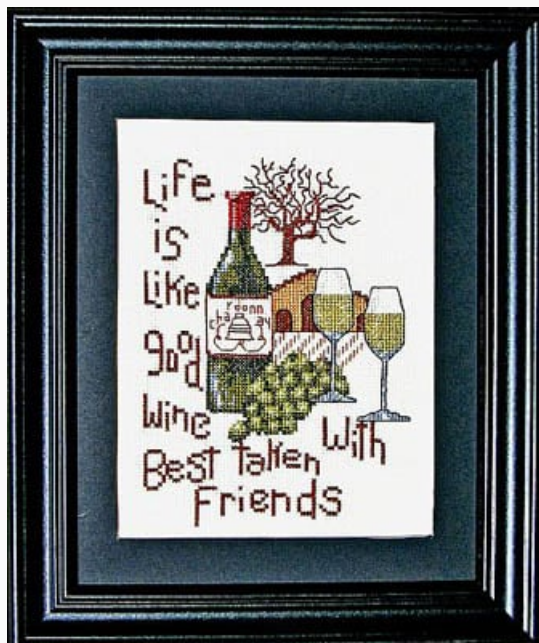

Cross Stitch Charts

Life`s Journey

da: Bobbie G Designs

Modello: SCHHOF09-2029

Life`s Journey

Price: € 7.49 (incl. VAT)

Cross Stitch Charts

Good Wine Good Friends

da: Bobbie G Designs

Modello: SCHHOF09-2636

Good Wine Good Friends

Price: € 4.99 (incl. VAT)

Cross Stitch Charts

Aged Wine

da: Bobbie G Designs

Modello: SCHHOF10-1046

Aged Wine

Price: € 7.49 (incl. VAT)

Cross Stitch Charts

Stockings Were Hung, The

da: Bobbie G Designs

Modello: SCHHOF10-2614

Stockings Were Hung, The

Price: € 7.49 (incl. VAT)